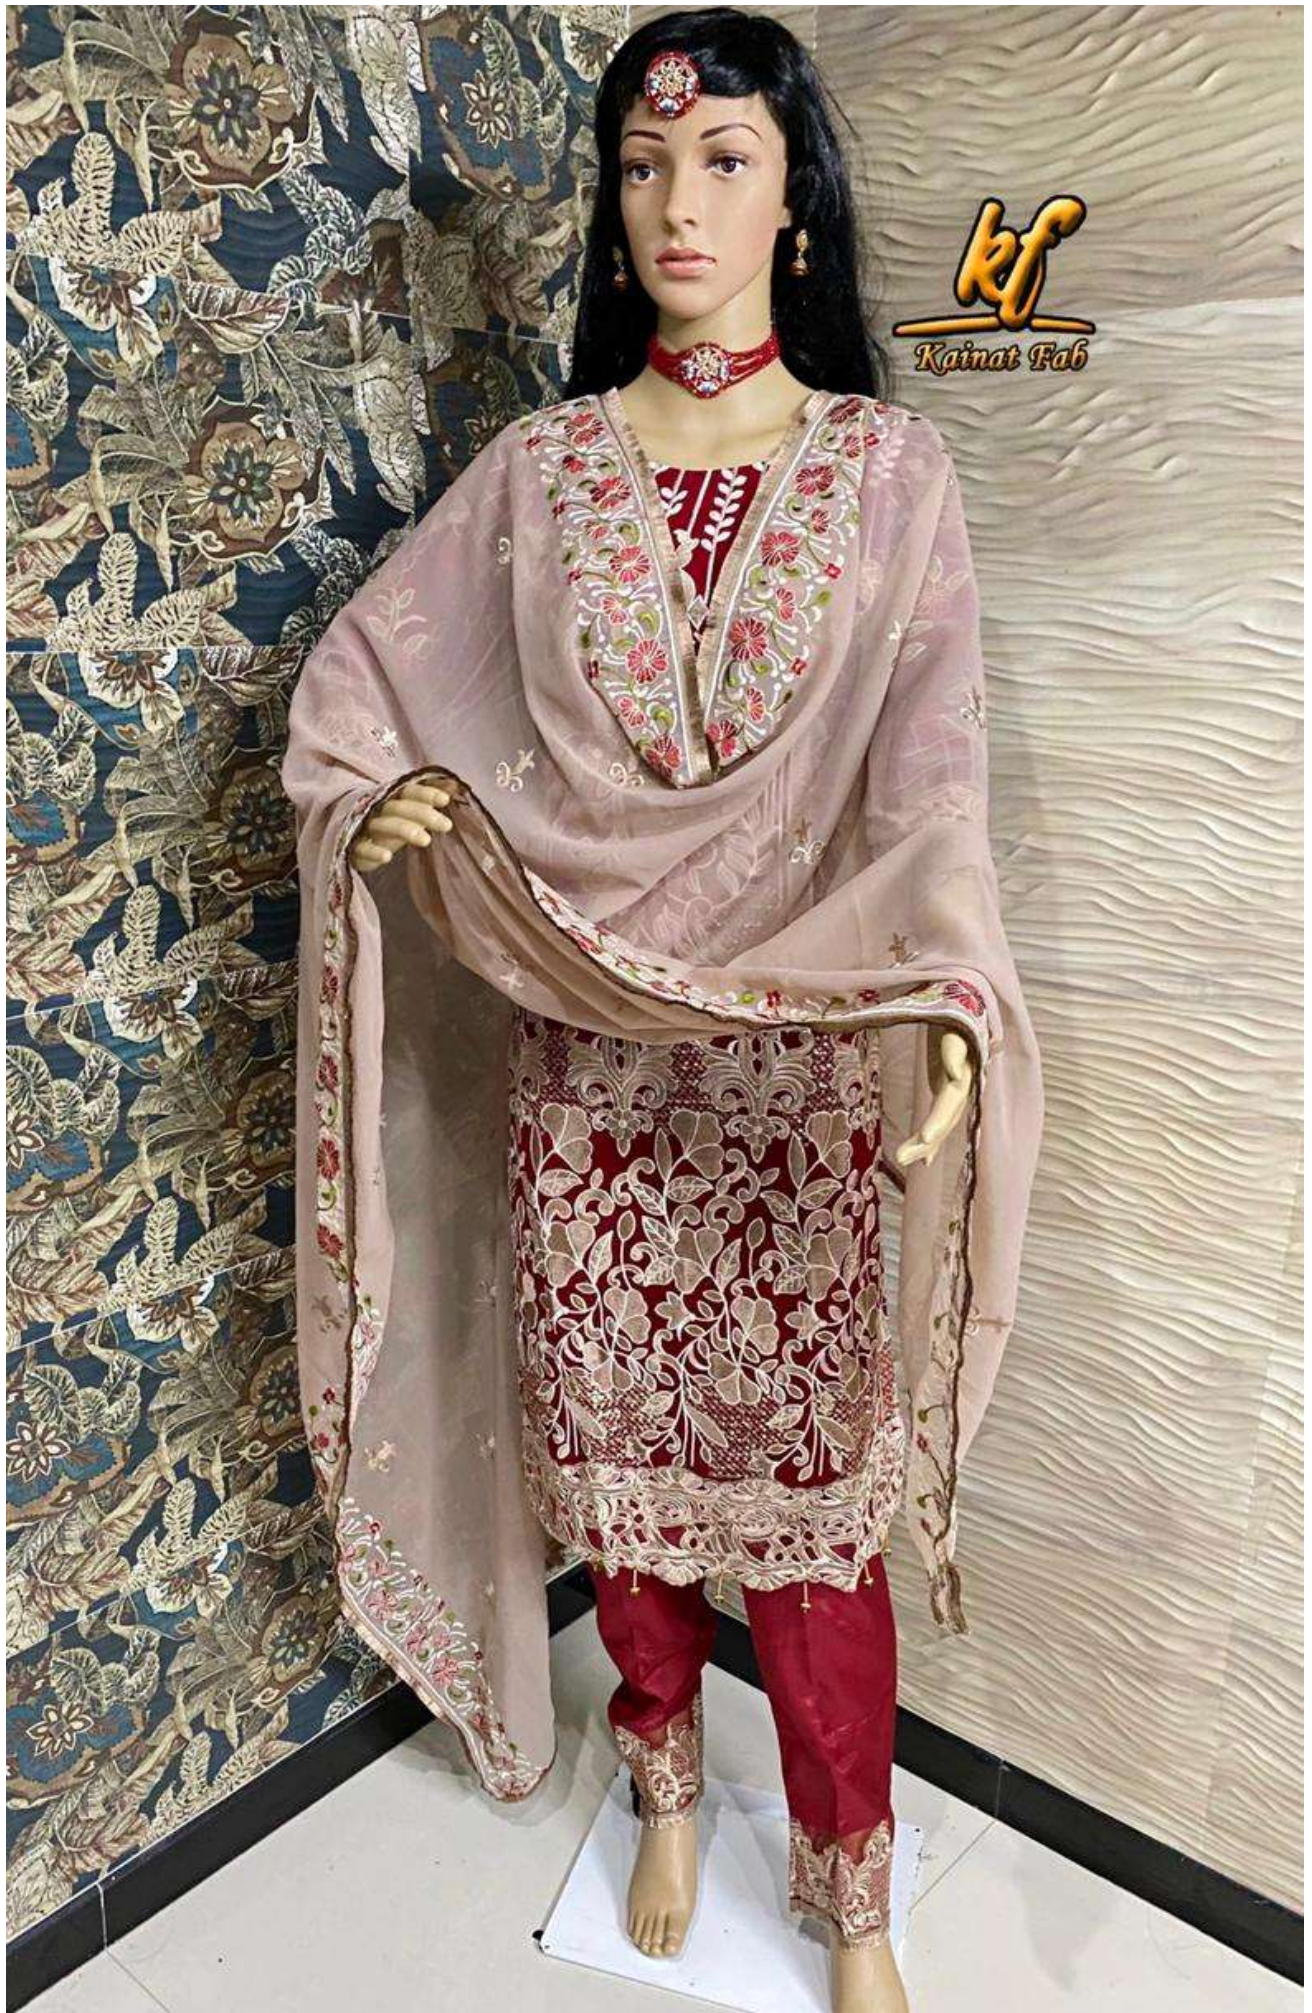

**KF**  
Kainat Fab

## Ramsa Rangoon

Top: Georgette With Heavy  
Embroidery

Inner & Bottom:- Heavy Santoon

Dupatta: Georgette With  
Embroidery

**KF**  
Kainat Fab