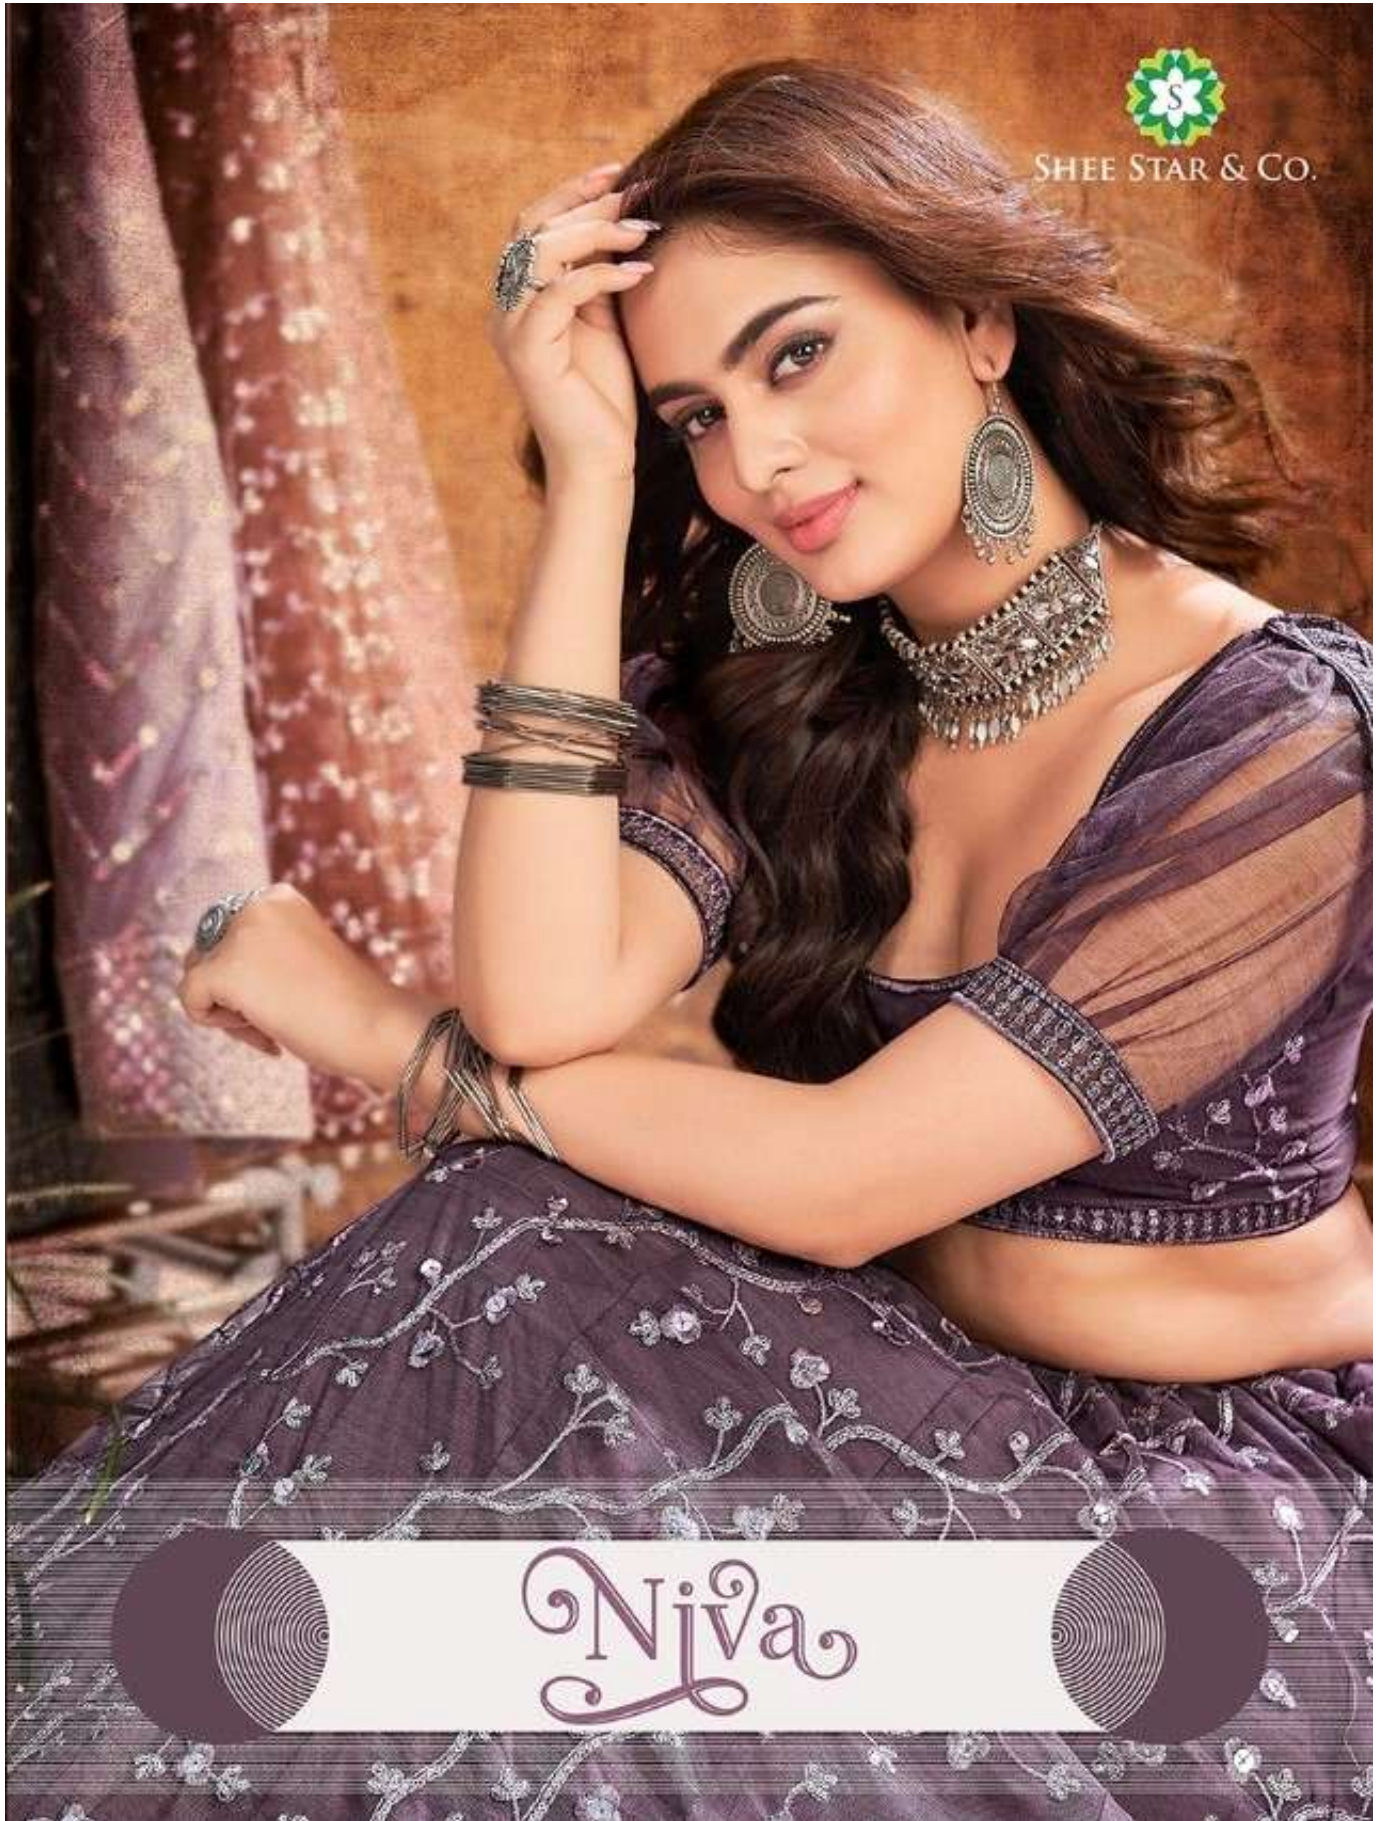

SHEE STAR & CO.

Niva