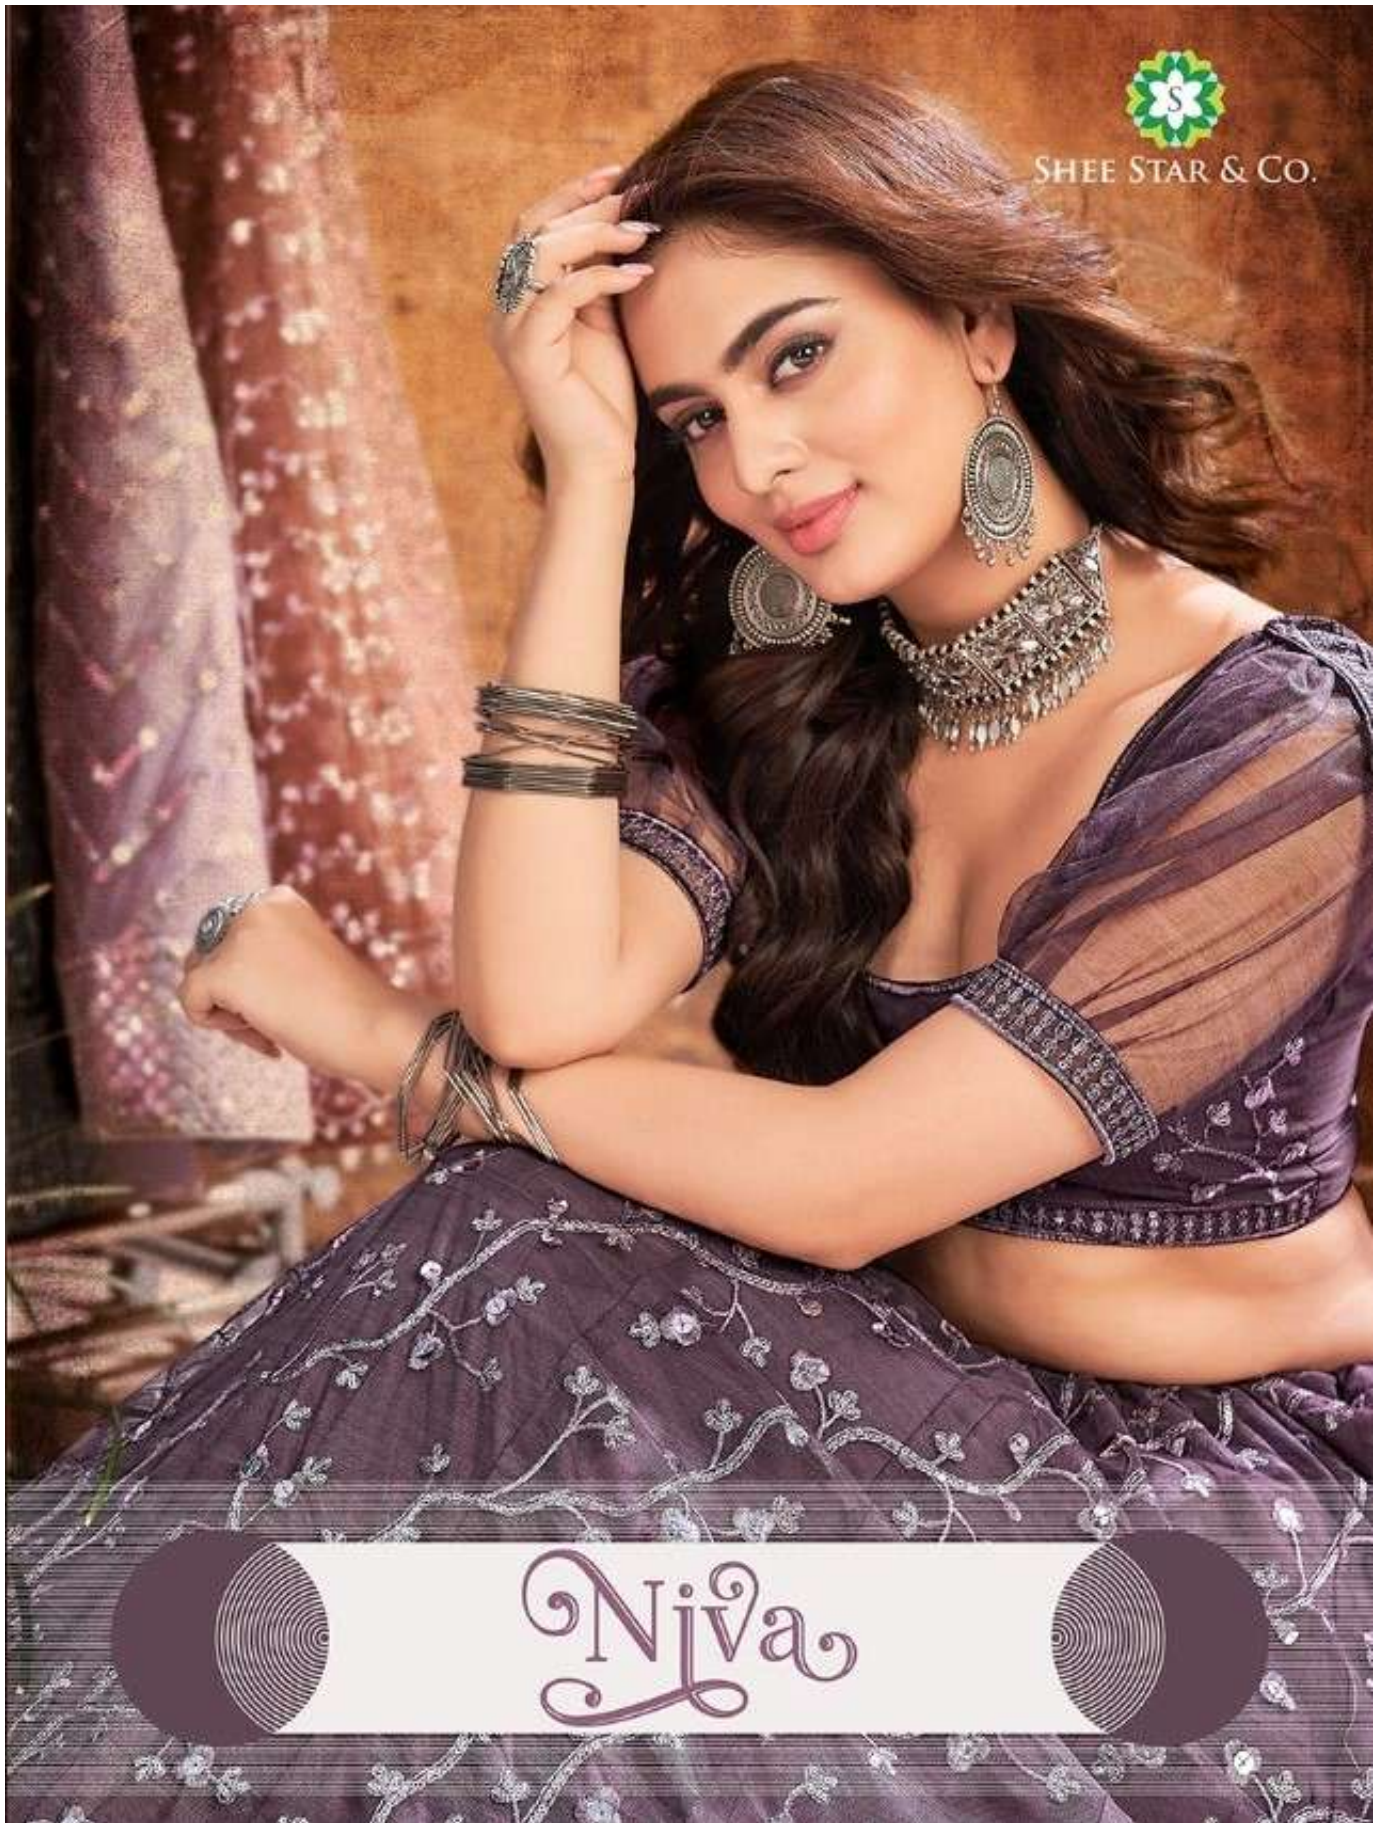

SHEE STAR & CO.

Niva