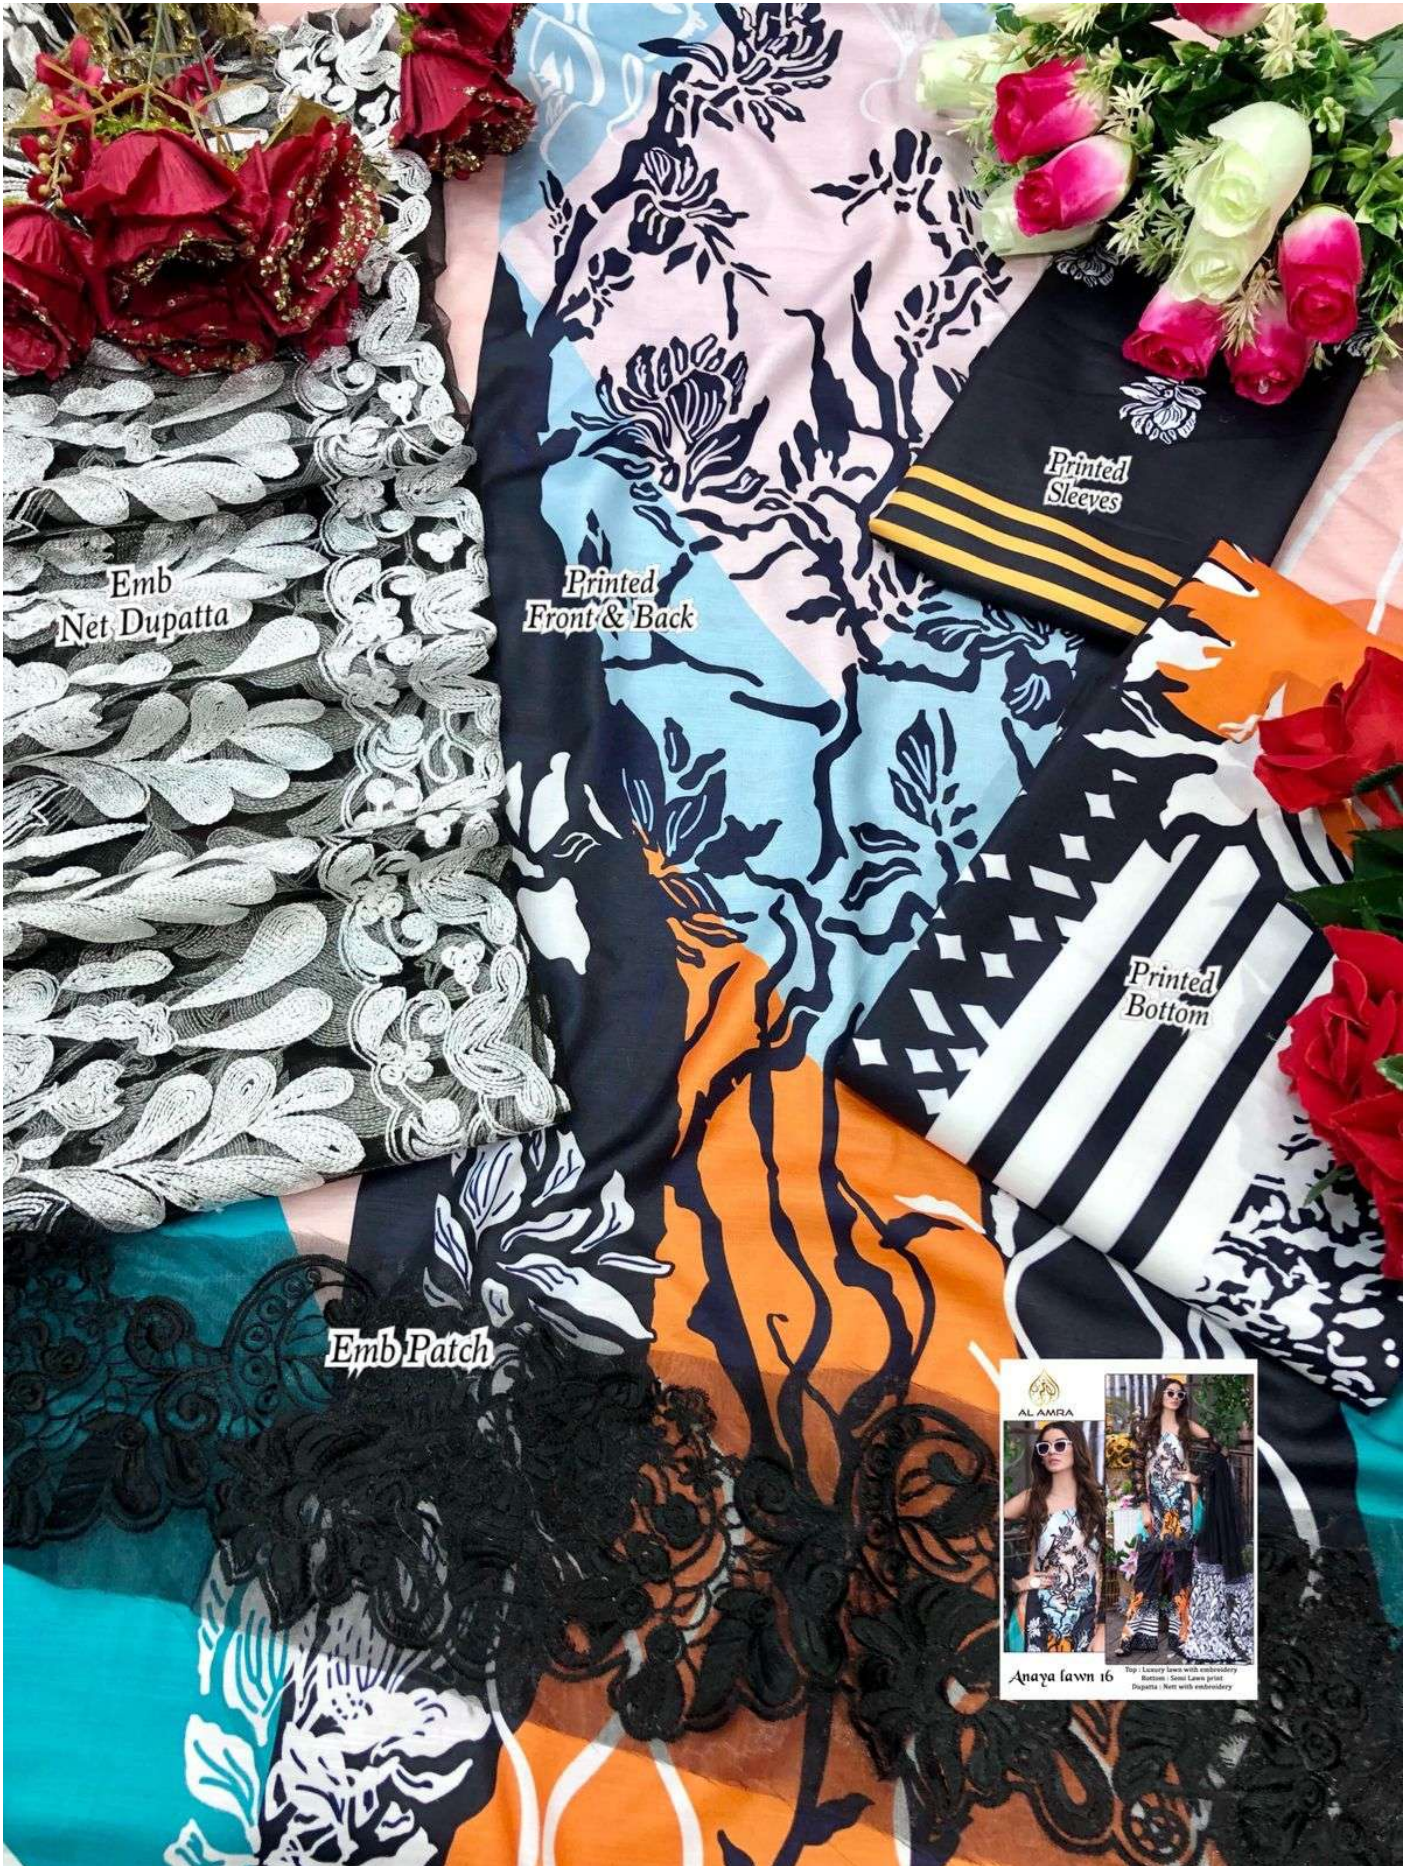

Emb
Net Dupatta

Printed
Front & Back

Printed
Sleeves

Printed
Bottom

Emb Patch