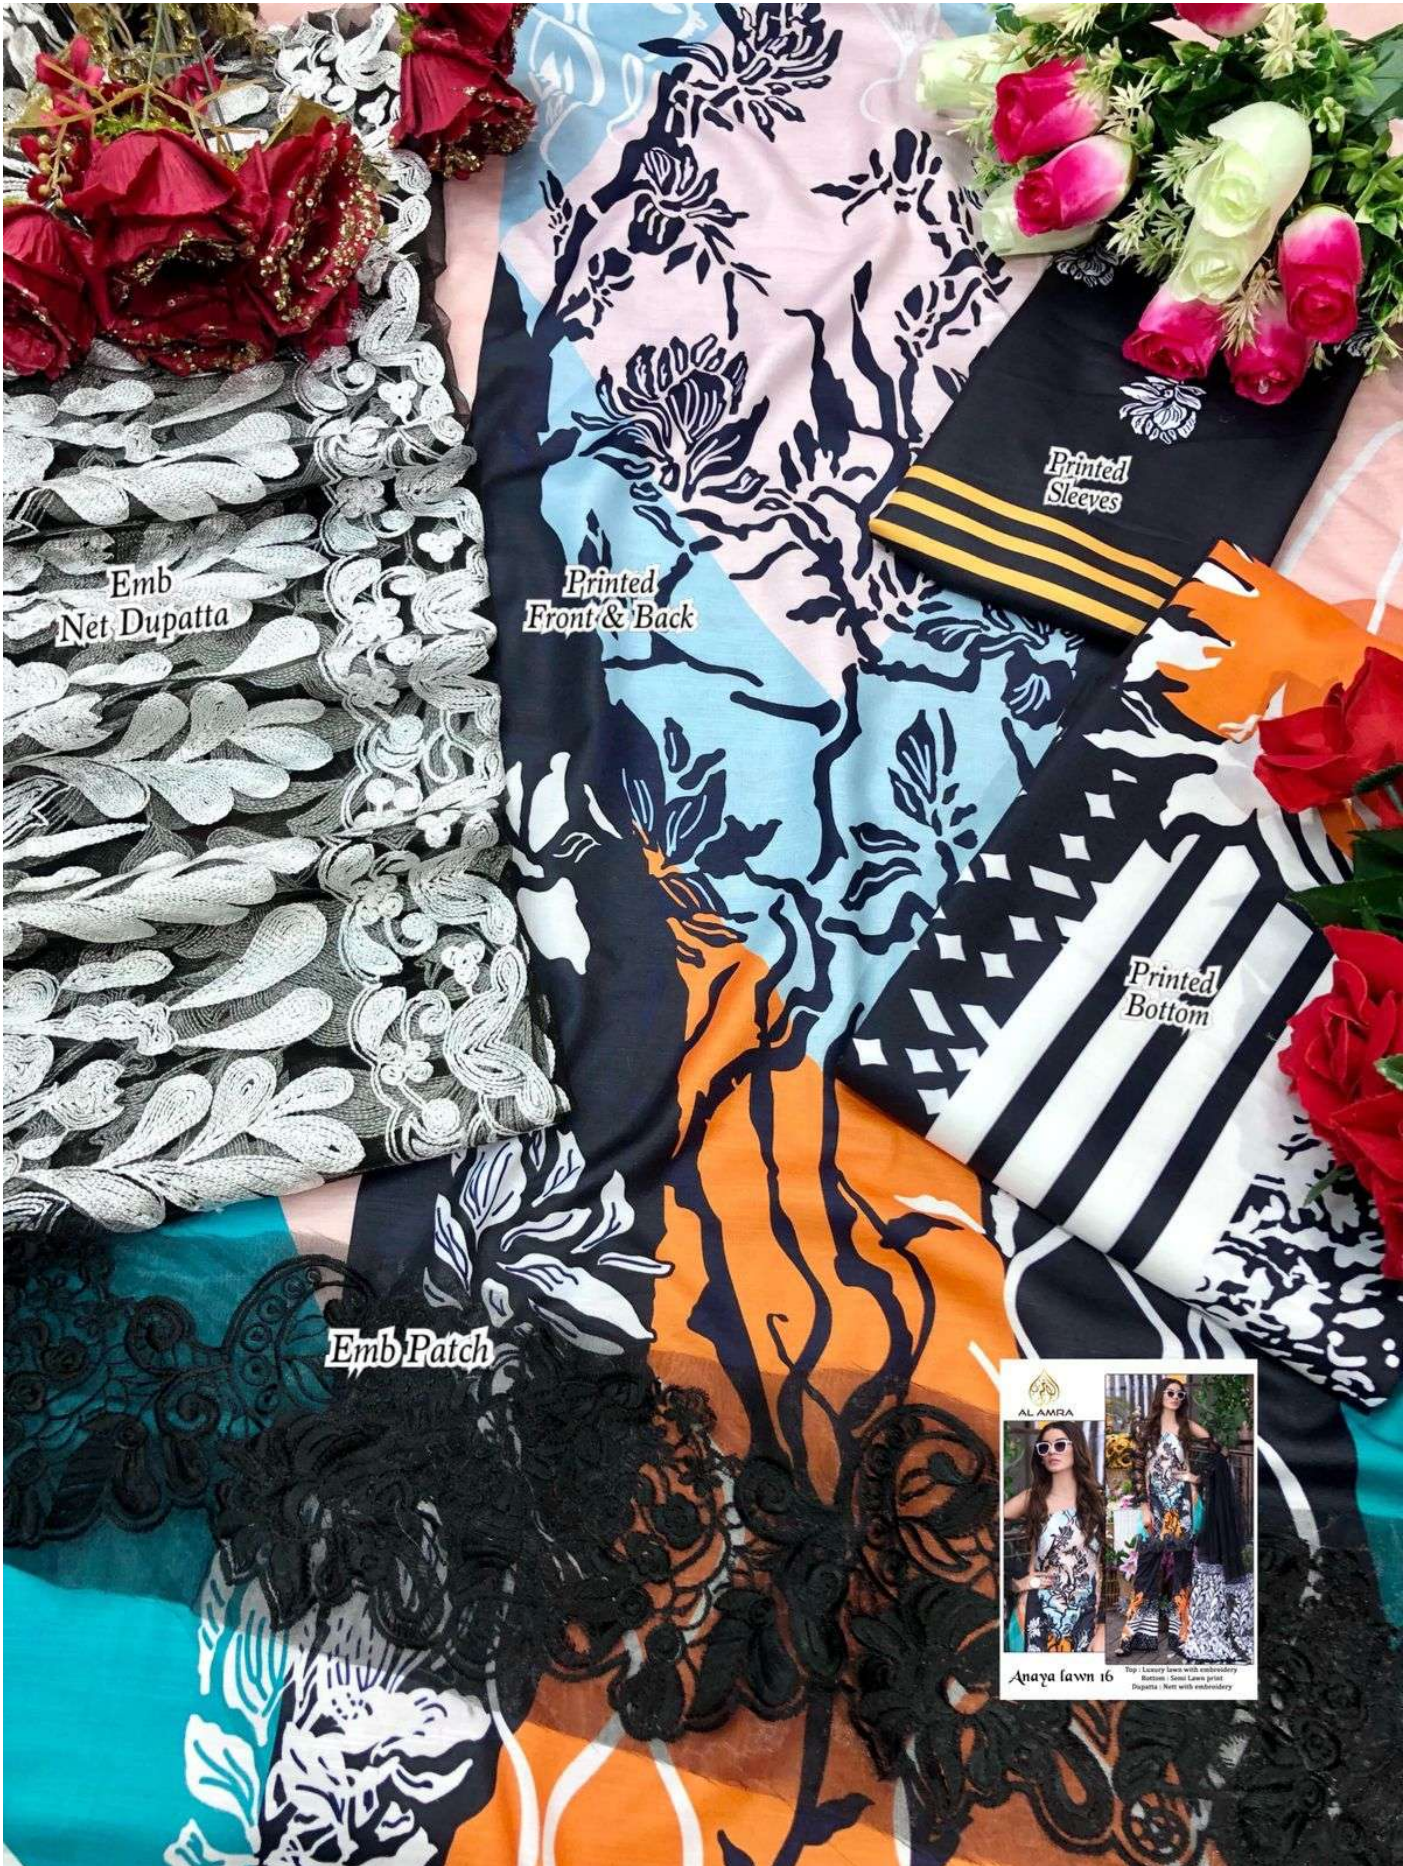

AL AMRA

*Anaya lawn 16*

Top : Luxury lawn with embroidery

Bottom : Semi Lawn print

Dupatta : Nett with embroidery

AL AMRA

*Anaya lawn 16*

Top : Luxury lawn with embroidery

Bottom : Semi Lawn print

Dupatta : Nett with embroidery

Emb  
Net Dupatta

Printed  
Front & Back

Printed  
Sleeves

Printed  
Bottom

Emb Patch

AL AMRA

Anaya lawn 16

Tip - Luxury lawn with embroidery  
Bottom - Silk Lawn print  
Dupatta - Net with embroidery