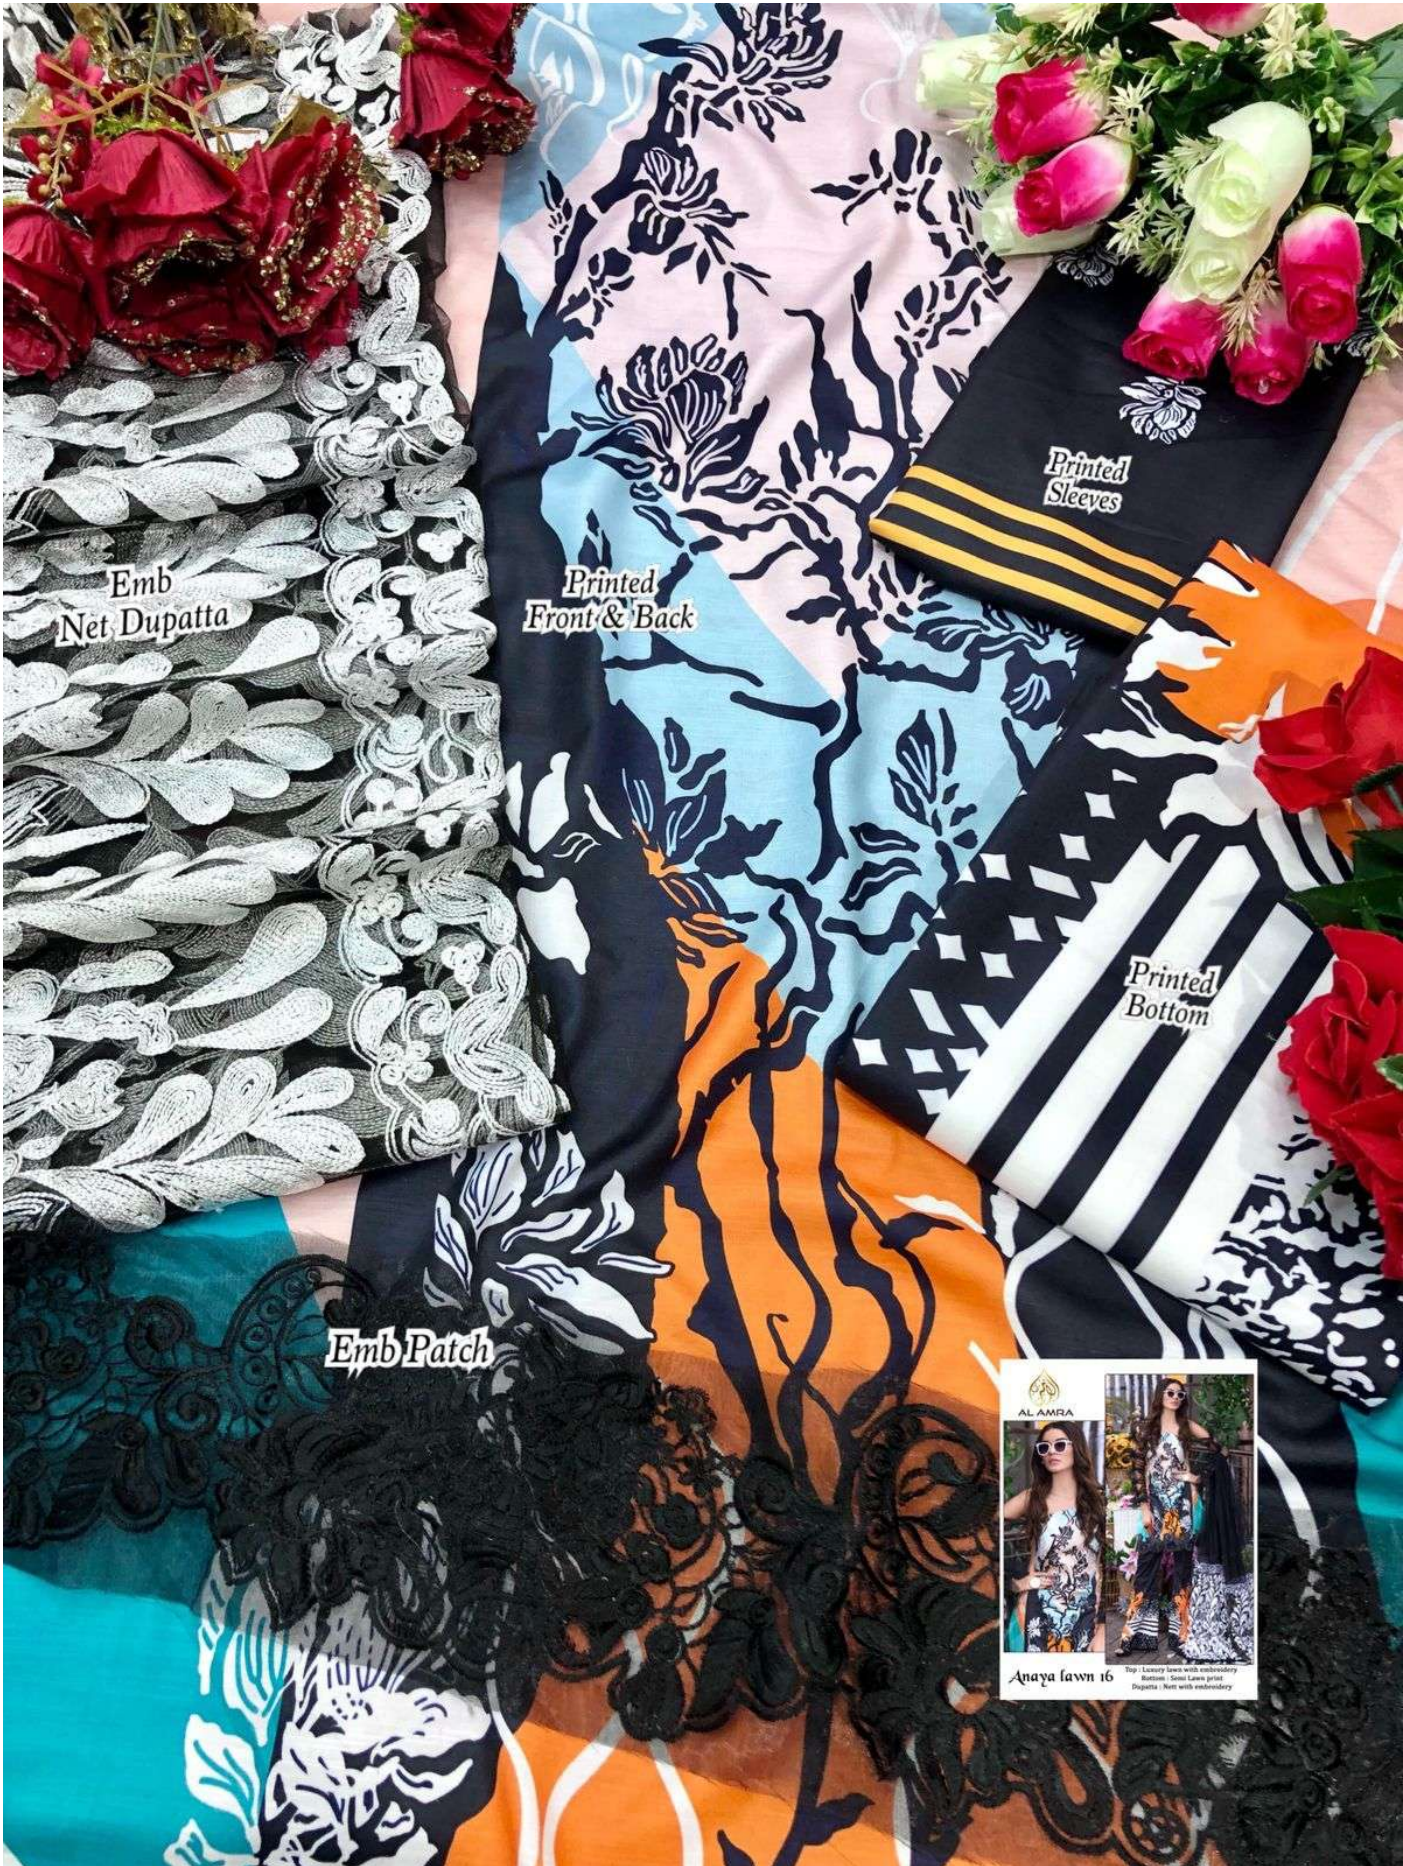

Alanya lawn 16

Emb
Net Dupatta

Printed
Front & Back

Printed
Sleeves

Printed
Bottom

Emb Patch