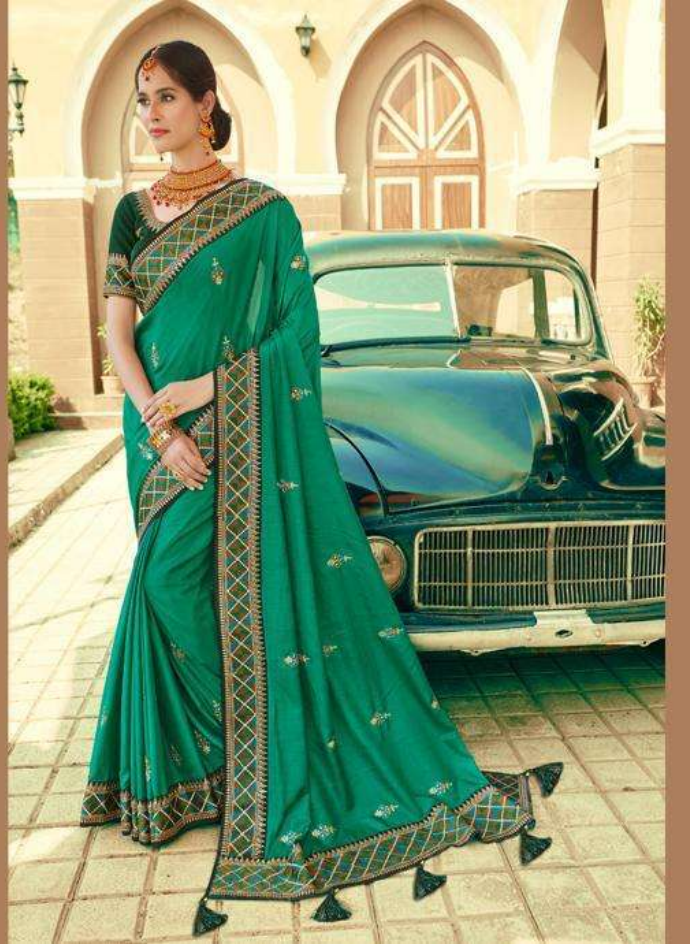

GREEN DOLA SILK SAREE HAVING
EMBROIDERED BUTTI AND GREEN
RAW SILK EMBROIDERED LACE,
PAIRED WITH EMBROIDERED BOTTLE
GREEN RAW SILK BLOUSE

Code.No :- 4210