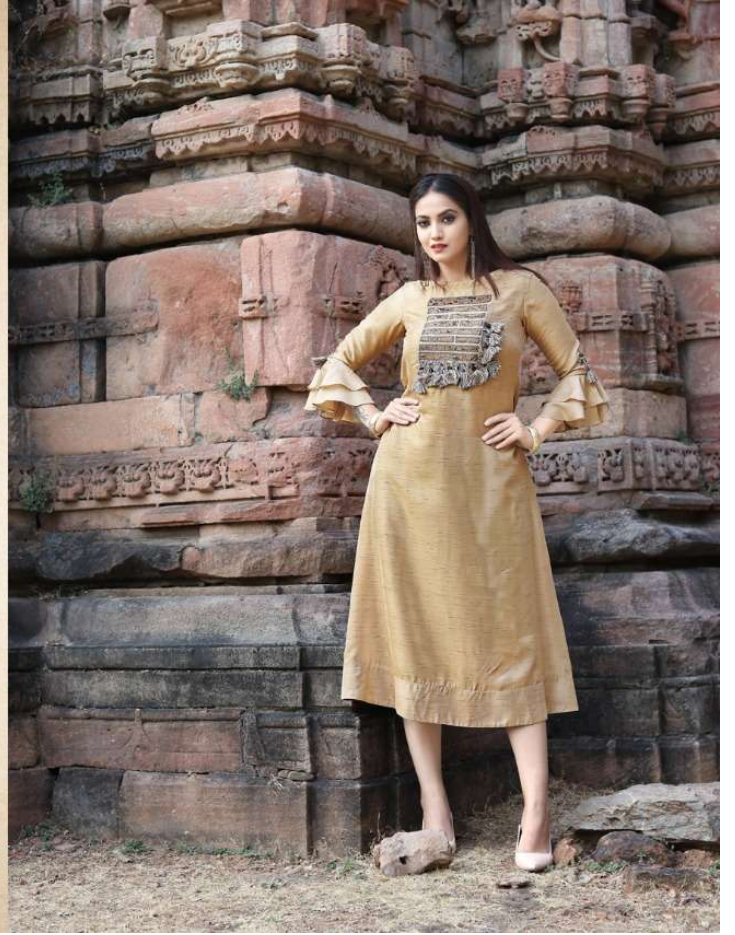

ASHMI[®]
Creation
Visit us at: www.ashmi-creation.com

Simran

AN
Look
ELEGANT

Showing the same
designer elegance in the best dress

D.NO.101

STYLISH
elegance

A lovely traditional avatar
that has no rival.

D.NO.103

D.NO.104

TIMELESS
trends
Add colour to your outfit, sparkle with
this fabulous design TIMELESS

D.NO.105

AN
look
ELEGANT
Wearing this saree
characterizes elegance in the latest design

D.NO.107

D.NO.108

D.NO.101