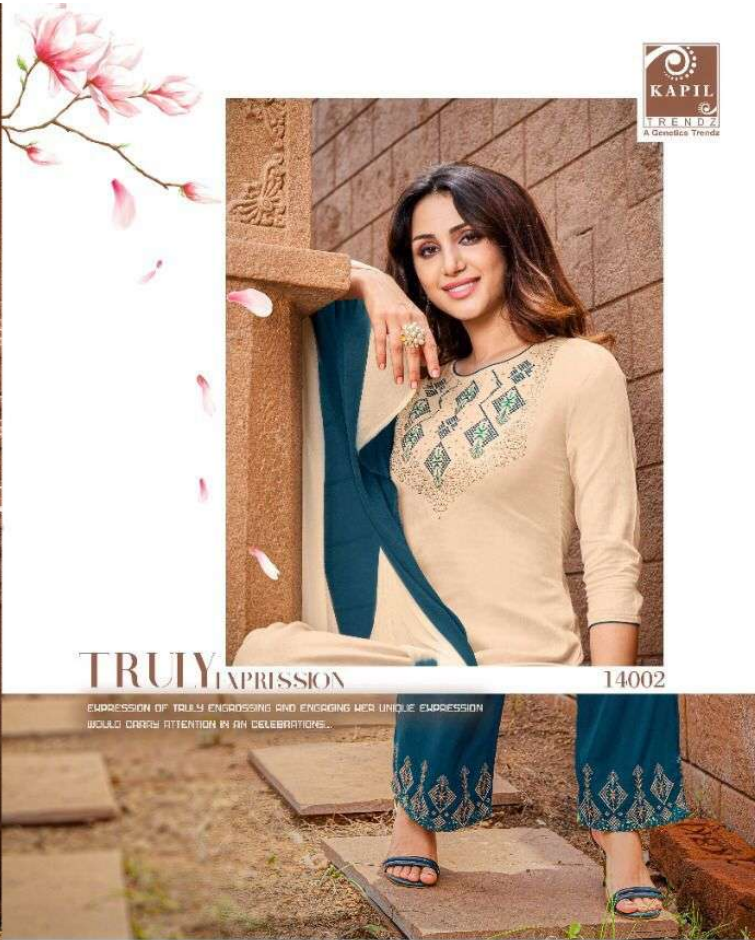

BOOSTER

CHARISMATIC CHARM

ON HER LIPS SMILES, ON HER EYES
LIES ALL THE BEAUTY AND GRACE
EVERYONE WISHES HER FOR SUCH BEAUTIFUL CHARM...

14001

KAPIL
TRENDS
A Genesico Trends

TRUIXPRESSION

14002

EXPRESSION OF TRULY ENGROSSING AND ENGAGING HER UNIQUE EXPRESSION
WOULD CARRY ATTENTION IN AN CELEBRATIONS...

BEING GRACFUL

14004

ELEGANCE TOUCH

A TOUCH OF ELEGANCE CELEBRATE YOUR INDIVIDUALITY WITH LUSCIOUS DESIGNS IN SENSATIONAL HUES.

14005

The block contains a close-up of the red shawl with floral embroidery at the hem and the black top with a red floral embroidered V-neckline. There are also some pink flower petals scattered around the text.