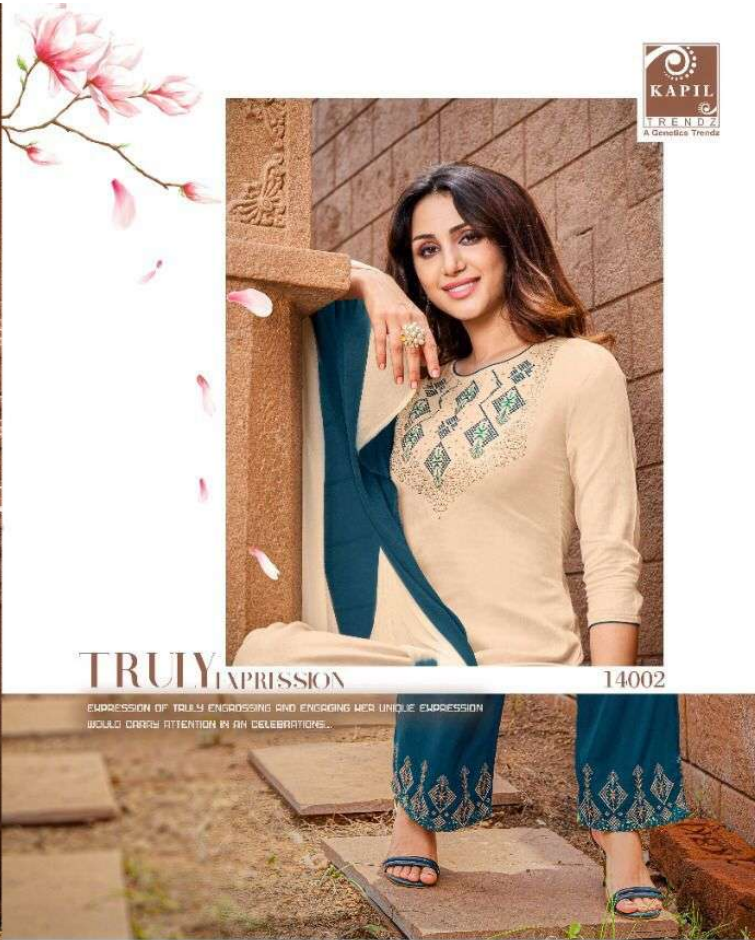

KAPIL
TRENDS
A Genesico Trends

TRUIXPRESSION

14002

EXPRESSION OF TRULY ENGROSSING AND ENGAGING HER UNIQUE EXPRESSION
WOULD CARRY ATTENTION IN AN CELEBRATIONS...