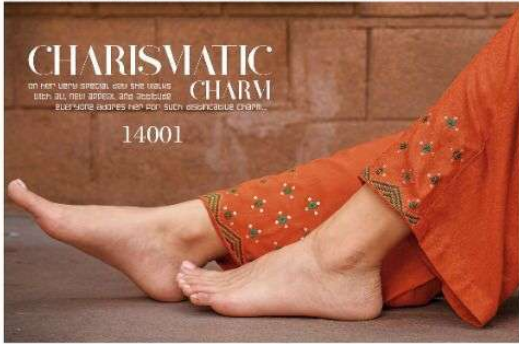

CHARISMATIC CHARM

14001