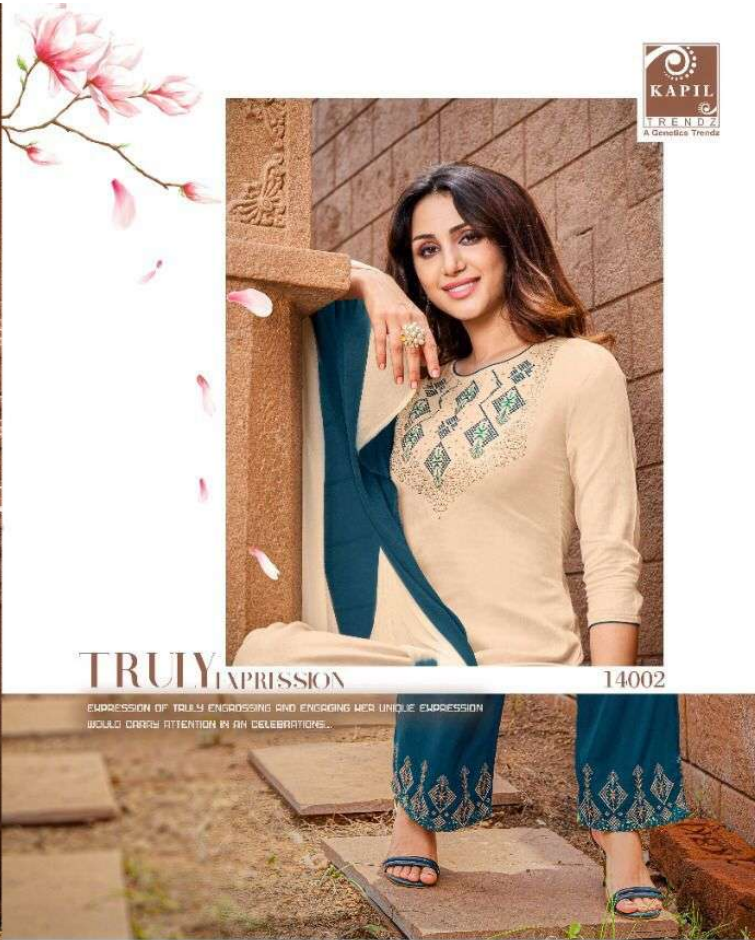

BOOSTER

TRUIXPRESSION

14002

EXPRESSION OF TRULY ENGROSSING AND ENGAGING HER UNIQUE EXPRESSION
WOULD CARRY ATTENTION IN AN CELEBRATIONS...

SENSUOUS

Small text below: Small models describe around the latest from the Sensuous Collection.

14005

The block contains a close-up of the red shawl with floral embroidery at the hem and the black top with a red floral embroidered V-neckline. The background is white with pink flower petals scattered around.