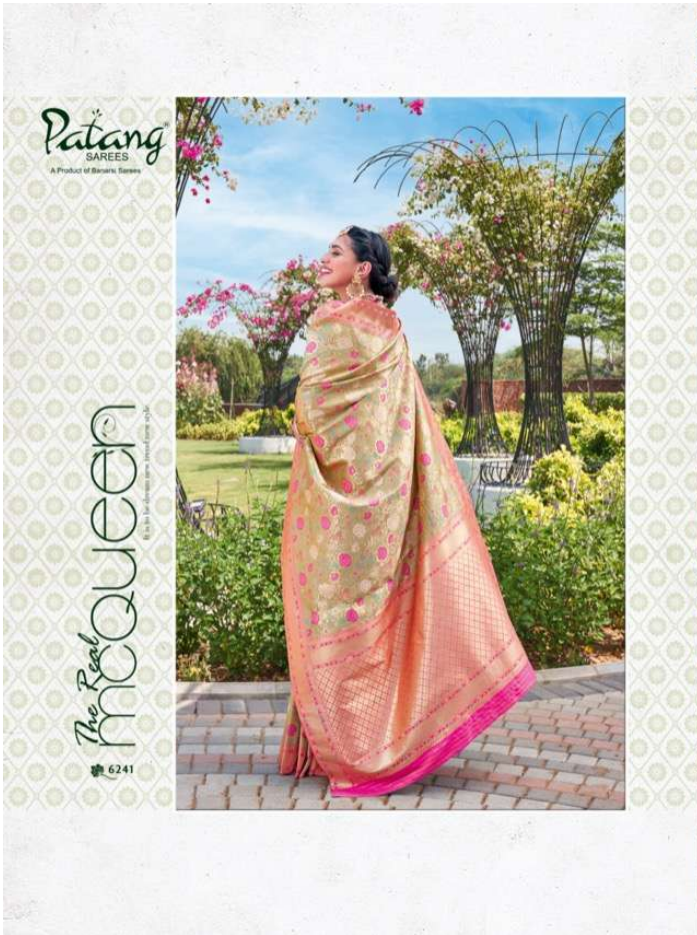

stay stylish with this easy
eye attire

Establishing new outlook for trends and fashion 6242

Patang
SAREES
A Product of Banarsi Sarees

stay stylish with this easy
eye attire

Establishing new outlook for trends and fashion 6242

Patang
SAREES
A Product of Banarsi Sarees

Patang
SAREES
A Product of Banarasi Sarees

This Saree is selected with care so that they make any lady wearing it look enchanting & adorable. You have to do is follow the print, which will be your new effect.

Patang
SAREES

*Step up
Bold*
MONOCHROME

6247

In pursuit of
Perfection

Women, both past and present, who changed the course of history and placed their feet for the greater whole. Men, the patriots and explorers, driven by a vision of what was possible.