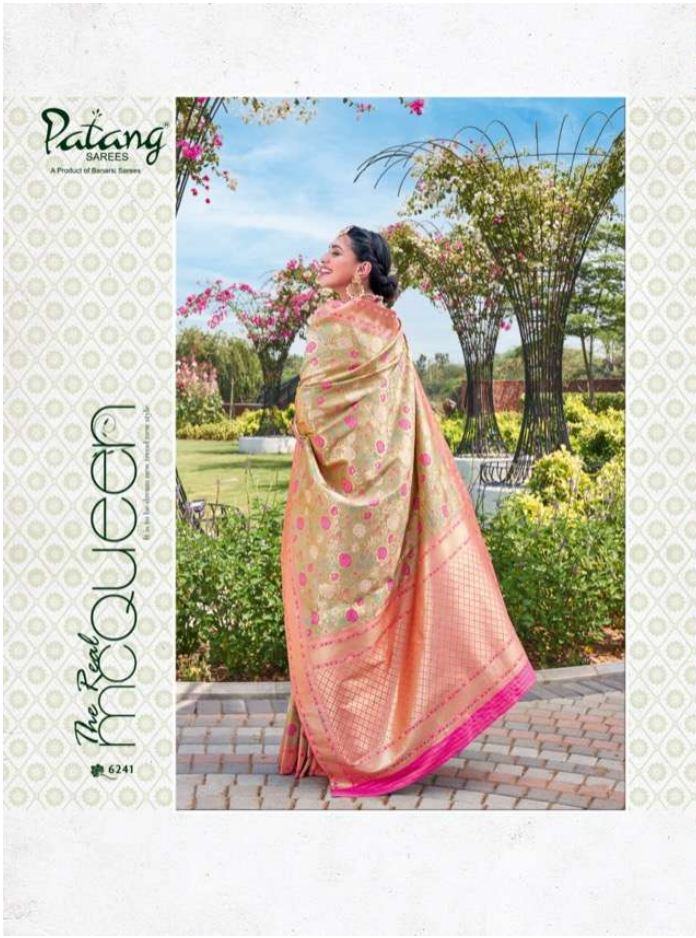

stay stylish with this easy  
**eye attire**

Establishing new outlook for trends and fashion 6242

**Patang**  
SAREES  
A Product of Banarsi Sarees

stay stylish with the easy  
**eye attire**

Establishing new outlook for trends and fashion

6242

**Patang**  
SAREES  
A Product of Banarsi Sarees

Patang  
SAREES  
A Product of Banarasi Sarees

This Saree is selected with care so that they make any lady wearing it look enchanting & adorable. You have to do is follow the print, which will be your new effect.