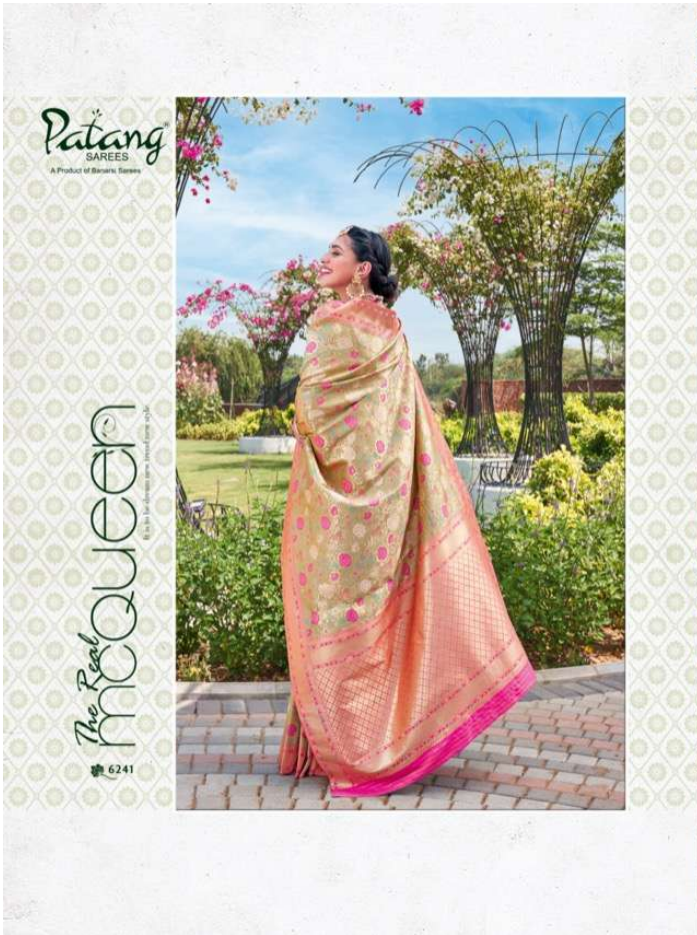

stay stylish with this easy  
**eye attire**

Establishing new outlook for trends and fashion 6242

**Patang**  
SAREES  
A Product of Banarsi Sarees

stay stylish with this easy  
**eye attire**

Establishing new outlook for trends and fashion

6242

**Patang**  
SAREES  
A Product of Banarsi Sarees

Patang  
SAREES  
A Product of Banarasi Sarees

This Saree is selected with care so that they make any lady wearing it look enchanting & adorable. You have to do is follow the print, which will be your new effect.