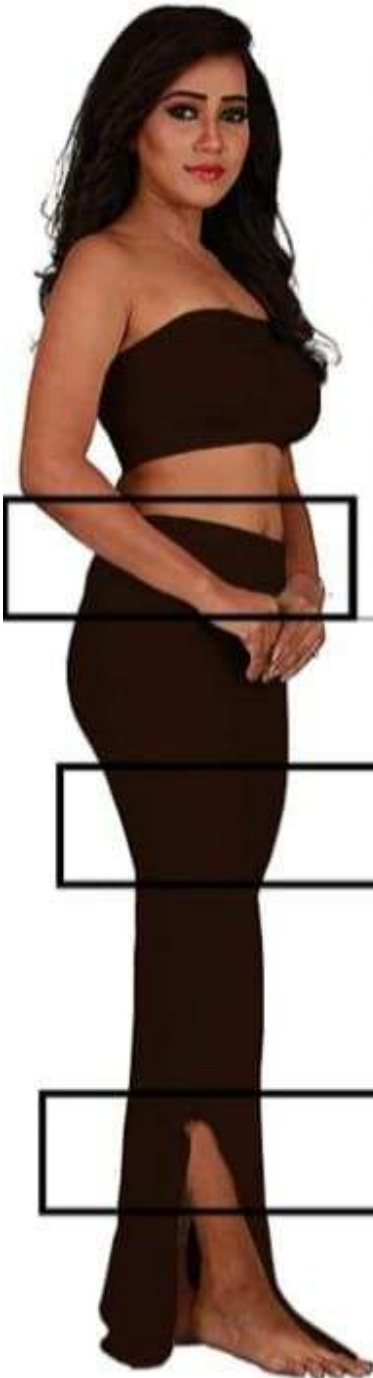

Size Chart of the Product

Label size	India	UK	Waist	Hip (in inches)
S	S	10	28 Inches 71 cm	35-36 Inches 89-91 cm
M	M	12	30 Inches 76 cm	37-38 Inches 94-97 cm
L	L	14	32 Inches 81 cm	39-40 Inches 99-102 cm
XL	XL	16	34 Inches 86 cm	41-42 Inches 104-107 cm
XXL	XXL	18	36 Inches 91 cm	43-44 Inches 109-112 cm
3XL	3XL	20	38 Inches 97 cm	45-47 Inches 114-119 cm

Length: 39 inches

waist

Waist Belt

Strong elastic waistband to hold saree weight

Hip

Completely seamless product
Targeted compression to smoothen tummy, hips and thighs

Side Slit

Side Slit for Easy movement

Mermaid fit to define your curves