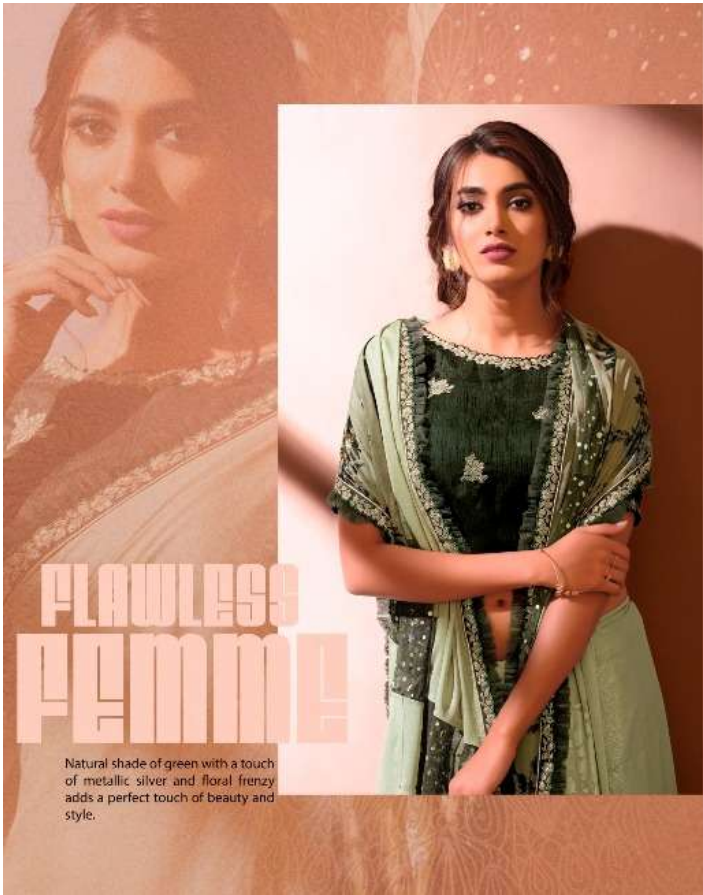

# ARTSY DETAILS

Keep the runway spirit abundant in this saree in vibrant hue and textures and fur-detailings.

# FLAWLESS FEMME

Natural shade of green with a touch of metallic silver and floral frenzy adds a perfect touch of beauty and style.

# PRETTY PERFECT

Like a breath of fresh, this pretty pink floral embedded design exudes elegance, sass and newness.

NORITA

SCAN THE CODE WITH GOOGLE LENS TO WATCH AN EXCLUSIVE PREVIEW OF THE DESIGN

41010  
FABRIC: SATIN GEORGETTE

# CONTEMPORARY ARTISTRY

The lustrous fabric, the crushed-input and the added transparency makes a strong case for modern-day saree.

**MODERN  
NEW**

Dress an understated glam in this deep mauve saree with florals and subtle shimmer and unusual pattern.