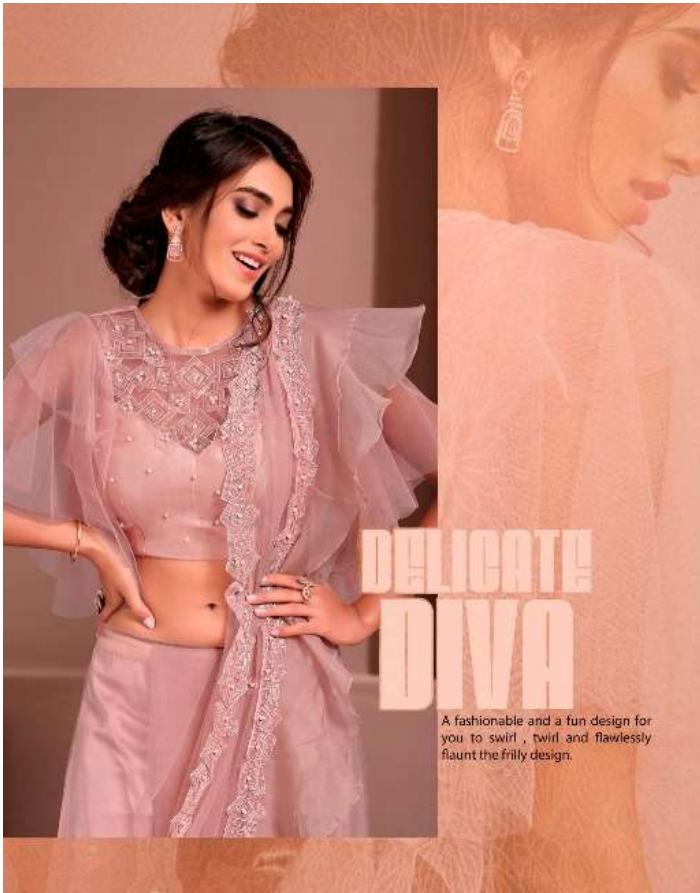

# ARTSY DETAILS

Keep the runway spirit abundant in this saree in vibrant hue and textures and fur-detailings.

41004

# FLAWLESS FEMME

Natural shade of green with a touch of metallic silver and floral frenzy adds a perfect touch of beauty and style.

# PRETTY PERFECT

Like a breath of fresh, this pretty pink floral embedded design exudes elegance, sass and newness.

NORITA

SCAN THE CODE WITH GOOGLE LENS TO WATCH AN EXCLUSIVE PREVIEW OF THE DESIGN

41010  
FABRIC: SATIN GEORGETTE

# CONTEMPORARY ARTISTRY

The lustrous fabric, the crushed-input and the added transparency makes a strong case for modern-day saree.

**MODERN  
NEW**

Dress an understated glam in this deep mauve saree with florals and subtle shimmer and unusual pattern.