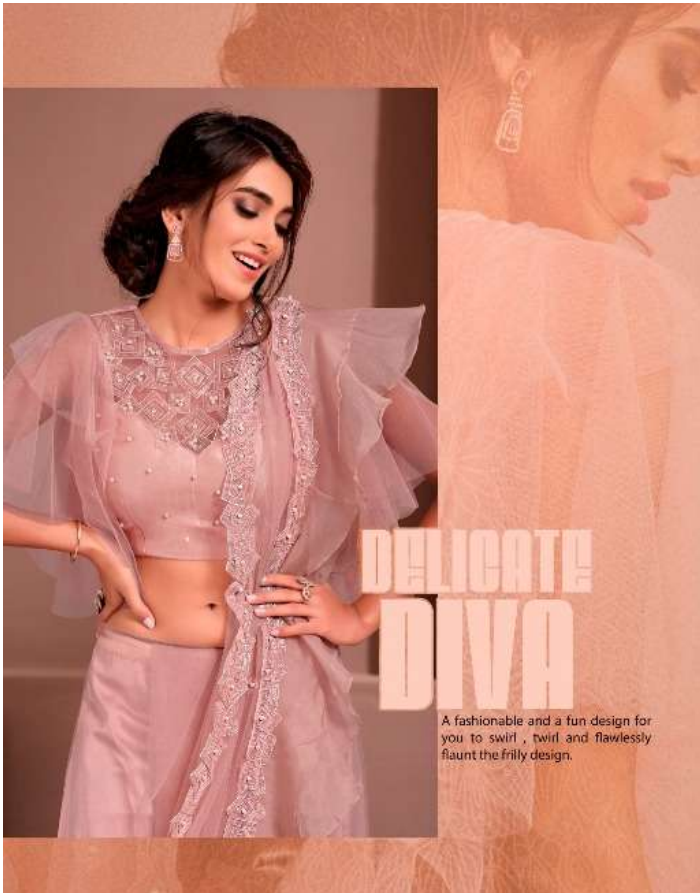

DELICATE DIVA

A fashionable and a fun design for you to swirl , twirl and flawlessly flaunt the frilly design.