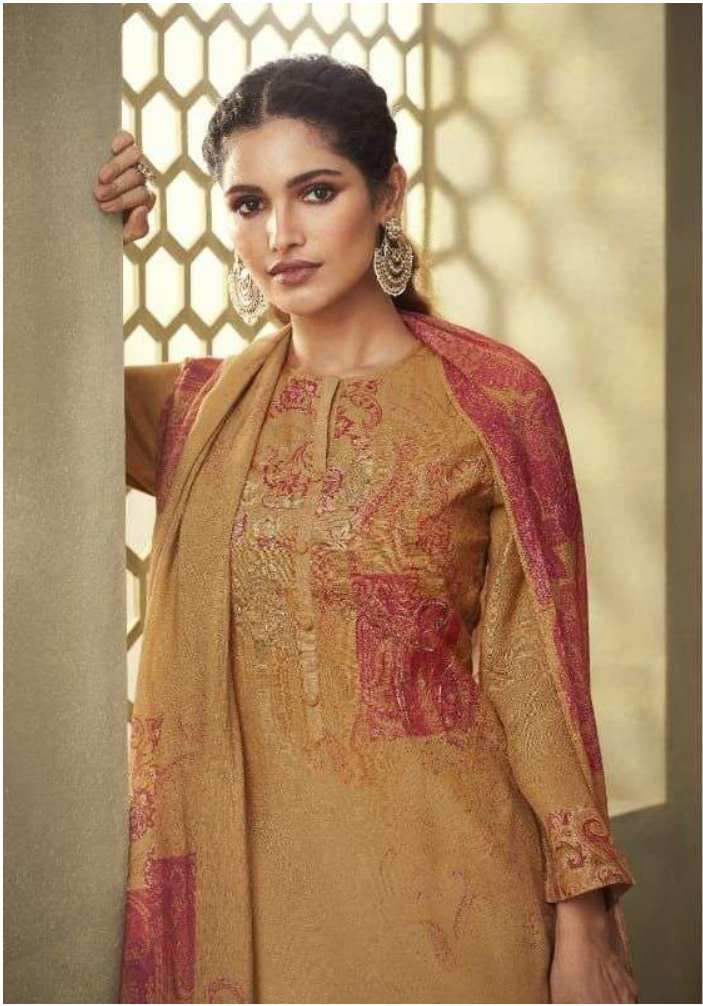

SARG®

Shikara

908

SARG®

938

946

SARG®

988

973 - 964

DESCRIPTION

TOP - CASHMIRI SILK DIGITAL PRINT WITH HAND WORK

BOTTOM - MULBERRY SATIN

DUPATTA - PURE MUSLIN SILK DUPATTA DIGITAL PRINTED

RATE

{ **RS, 1895/-** }

TOTAL SUITS = 8 TOTAL AMOUNT - 15160/- AVG. RATE - 1895/-