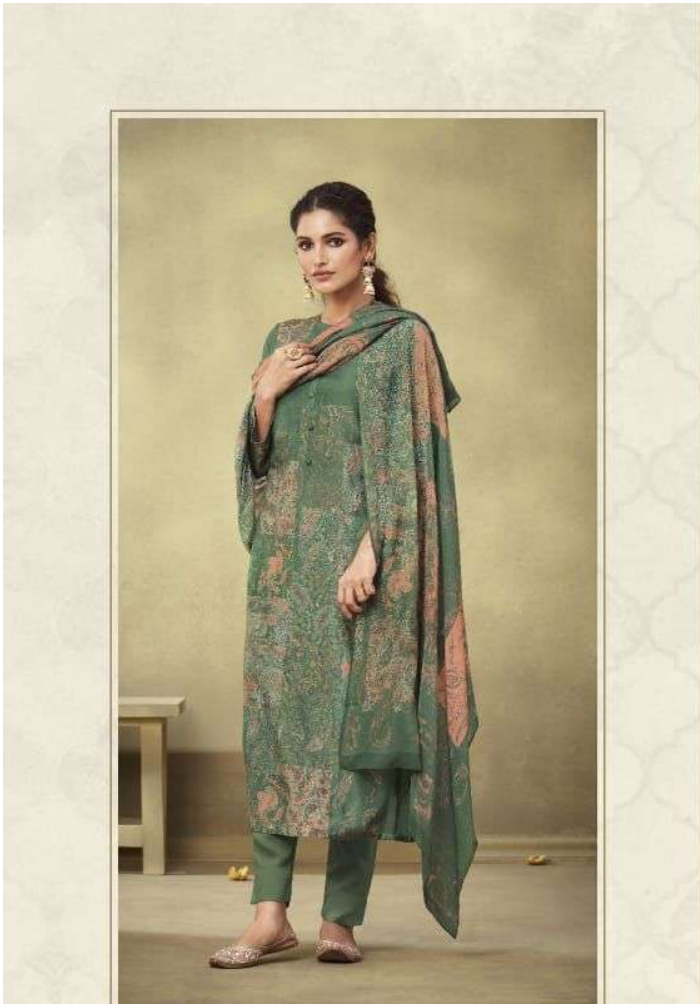

SARG®

Shikara

908

SARG®

938

946

SARG®

988

973 - 964

DESCRIPTION

TOP - CASHMIRI SILK DIGITAL PRINT WITH HAND WORK

BOTTOM - MULBERRY SATIN

DUPATTA - PURE MUSLIN SILK DUPATTA DIGITAL PRINTED

RATE

{ **RS, 1895/-** }

TOTAL SUITS = 8 TOTAL AMOUNT - 15160/- AVG. RATE - 1895/-