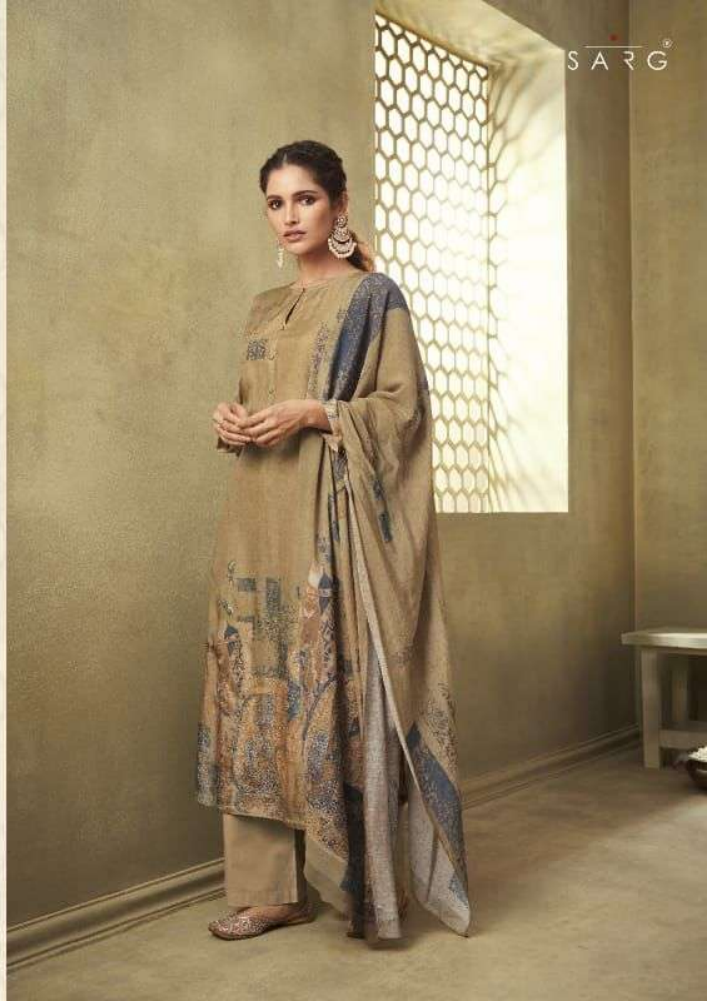

SARG®

Shikara

908

SARG®

938

946

SARG®

988

973 - 964

DESCRIPTION

TOP - CASHMIRI SILK DIGITAL PRINT WITH HAND WORK

BOTTOM - MULBERRY SATIN

DUPATTA - PURE MUSLIN SILK DUPATTA DIGITAL PRINTED

RATE

{ **RS, 1895/-** }

TOTAL SUITS = 8 TOTAL AMOUNT - 15160/- AVG. RATE - 1895/-