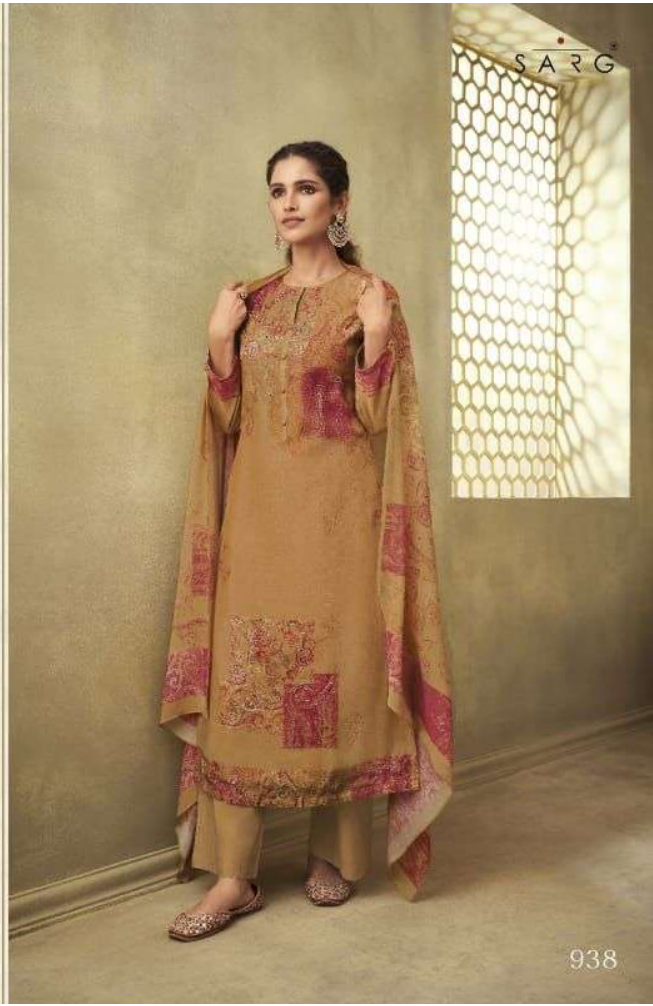

SARG®

Shikara

908

SARG®

938

946

SARG®

988

973 - 964

DESCRIPTION

TOP - CASHMIRI SILK DIGITAL PRINT WITH HAND WORK

BOTTOM - MULBERRY SATIN

DUPATTA - PURE MUSLIN SILK DUPATTA DIGITAL PRINTED

RATE

{ **RS, 1895/-** }

TOTAL SUITS = 8 TOTAL AMOUNT - 15160/- AVG. RATE - 1895/-