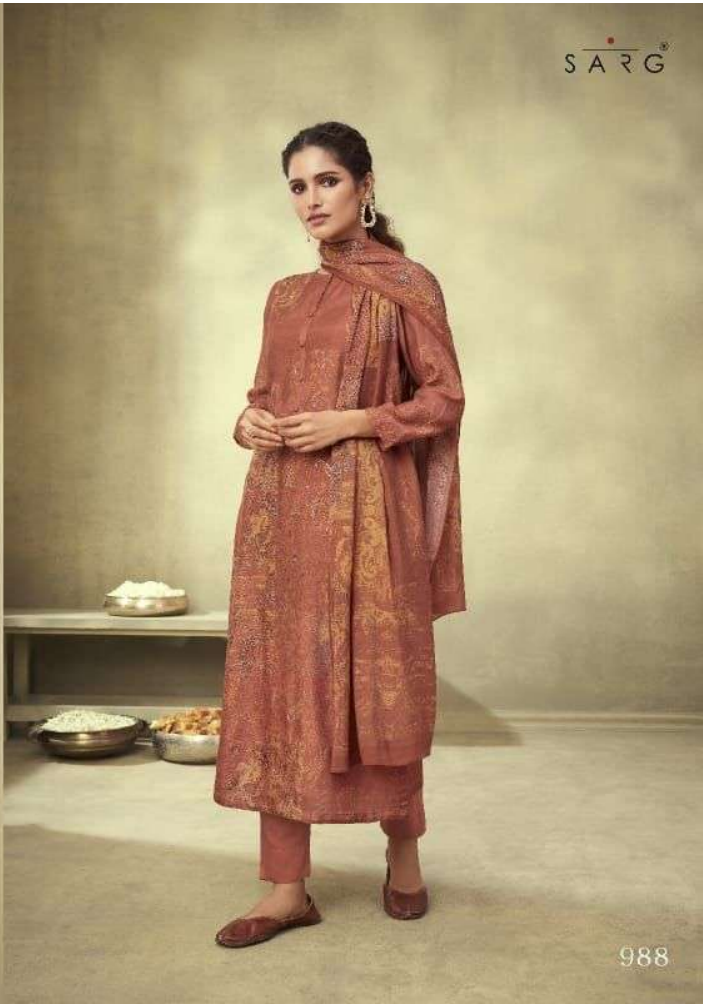

SARG®

Shikara

908

SARG®

938

946

SARG®

988

973 - 964

DESCRIPTION

TOP - CASHMIRI SILK DIGITAL PRINT WITH HAND WORK

BOTTOM - MULBERRY SATIN

DUPATTA - PURE MUSLIN SILK DUPATTA DIGITAL PRINTED

RATE

{ **RS, 1895/-** }

TOTAL SUITS = 8 TOTAL AMOUNT - 15160/- AVG. RATE - 1895/-