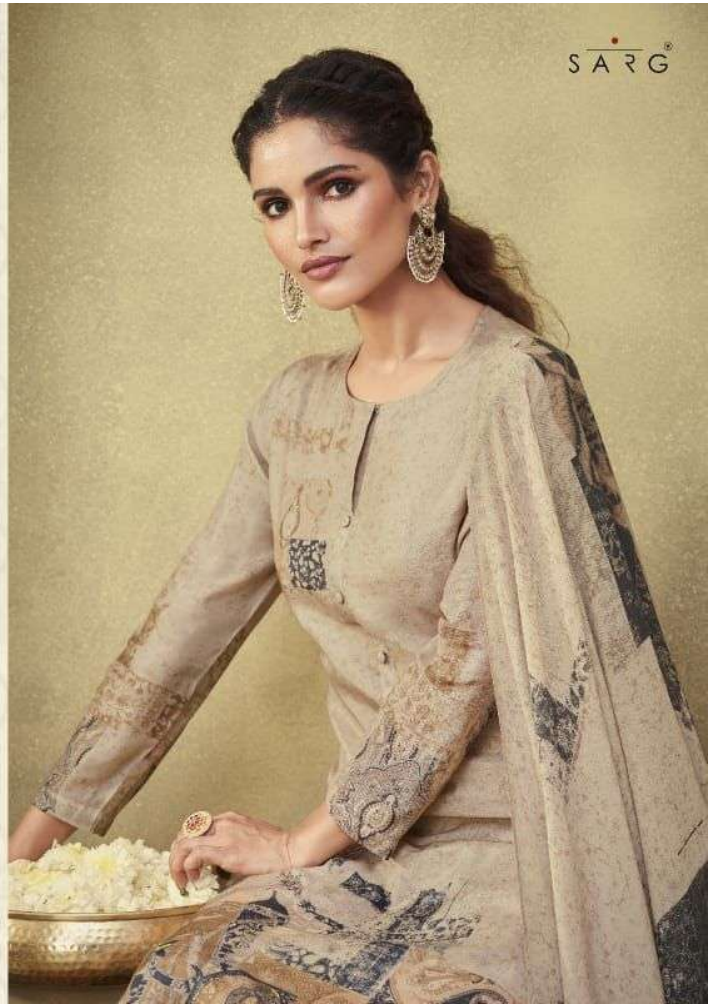

SARG®

Shikara

908

SARG®

938

946

SARG®

988

973 - 964

DESCRIPTION

TOP - CASHMIRI SILK DIGITAL PRINT WITH HAND WORK

BOTTOM - MULBERRY SATIN

DUPATTA - PURE MUSLIN SILK DUPATTA DIGITAL PRINTED

RATE

{ **RS, 1895/-** }

TOTAL SUITS = 8 TOTAL AMOUNT - 15160/- AVG. RATE - 1895/-