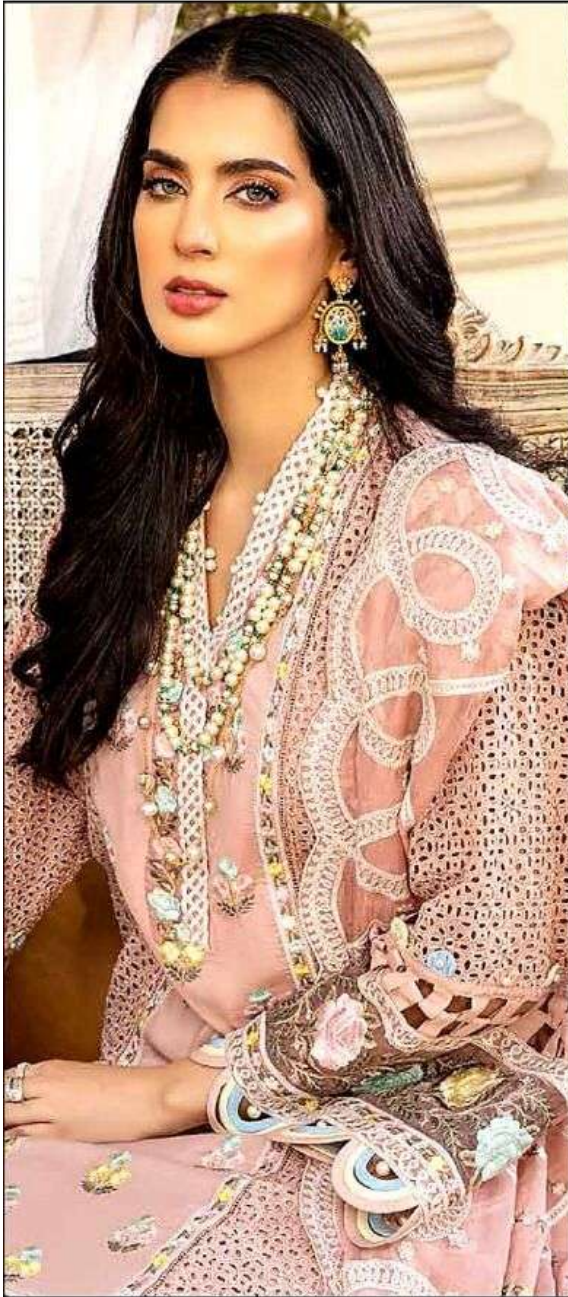

AL AMRA

Anaya lawn 19

Top : Cambric cotton with embroidery
Bottom : Semi lawn
Dupatta : Butterfly nett with embroidery

AL AMRA

Anaya lawn 19

Top : Cambric cotton with embroidery
Bottom : Semi lawn
Dupatta : Butterfly nett with embroidery

Emb Sleeves

Patch

Emb Net Dupatta

Patch

Emb Front

Bottom

Patch

Alanya lawn 19
Top - Cambric cotton with embroidery
Bottom - Semi lawn
Dupatta - Butterfly net with embroidery