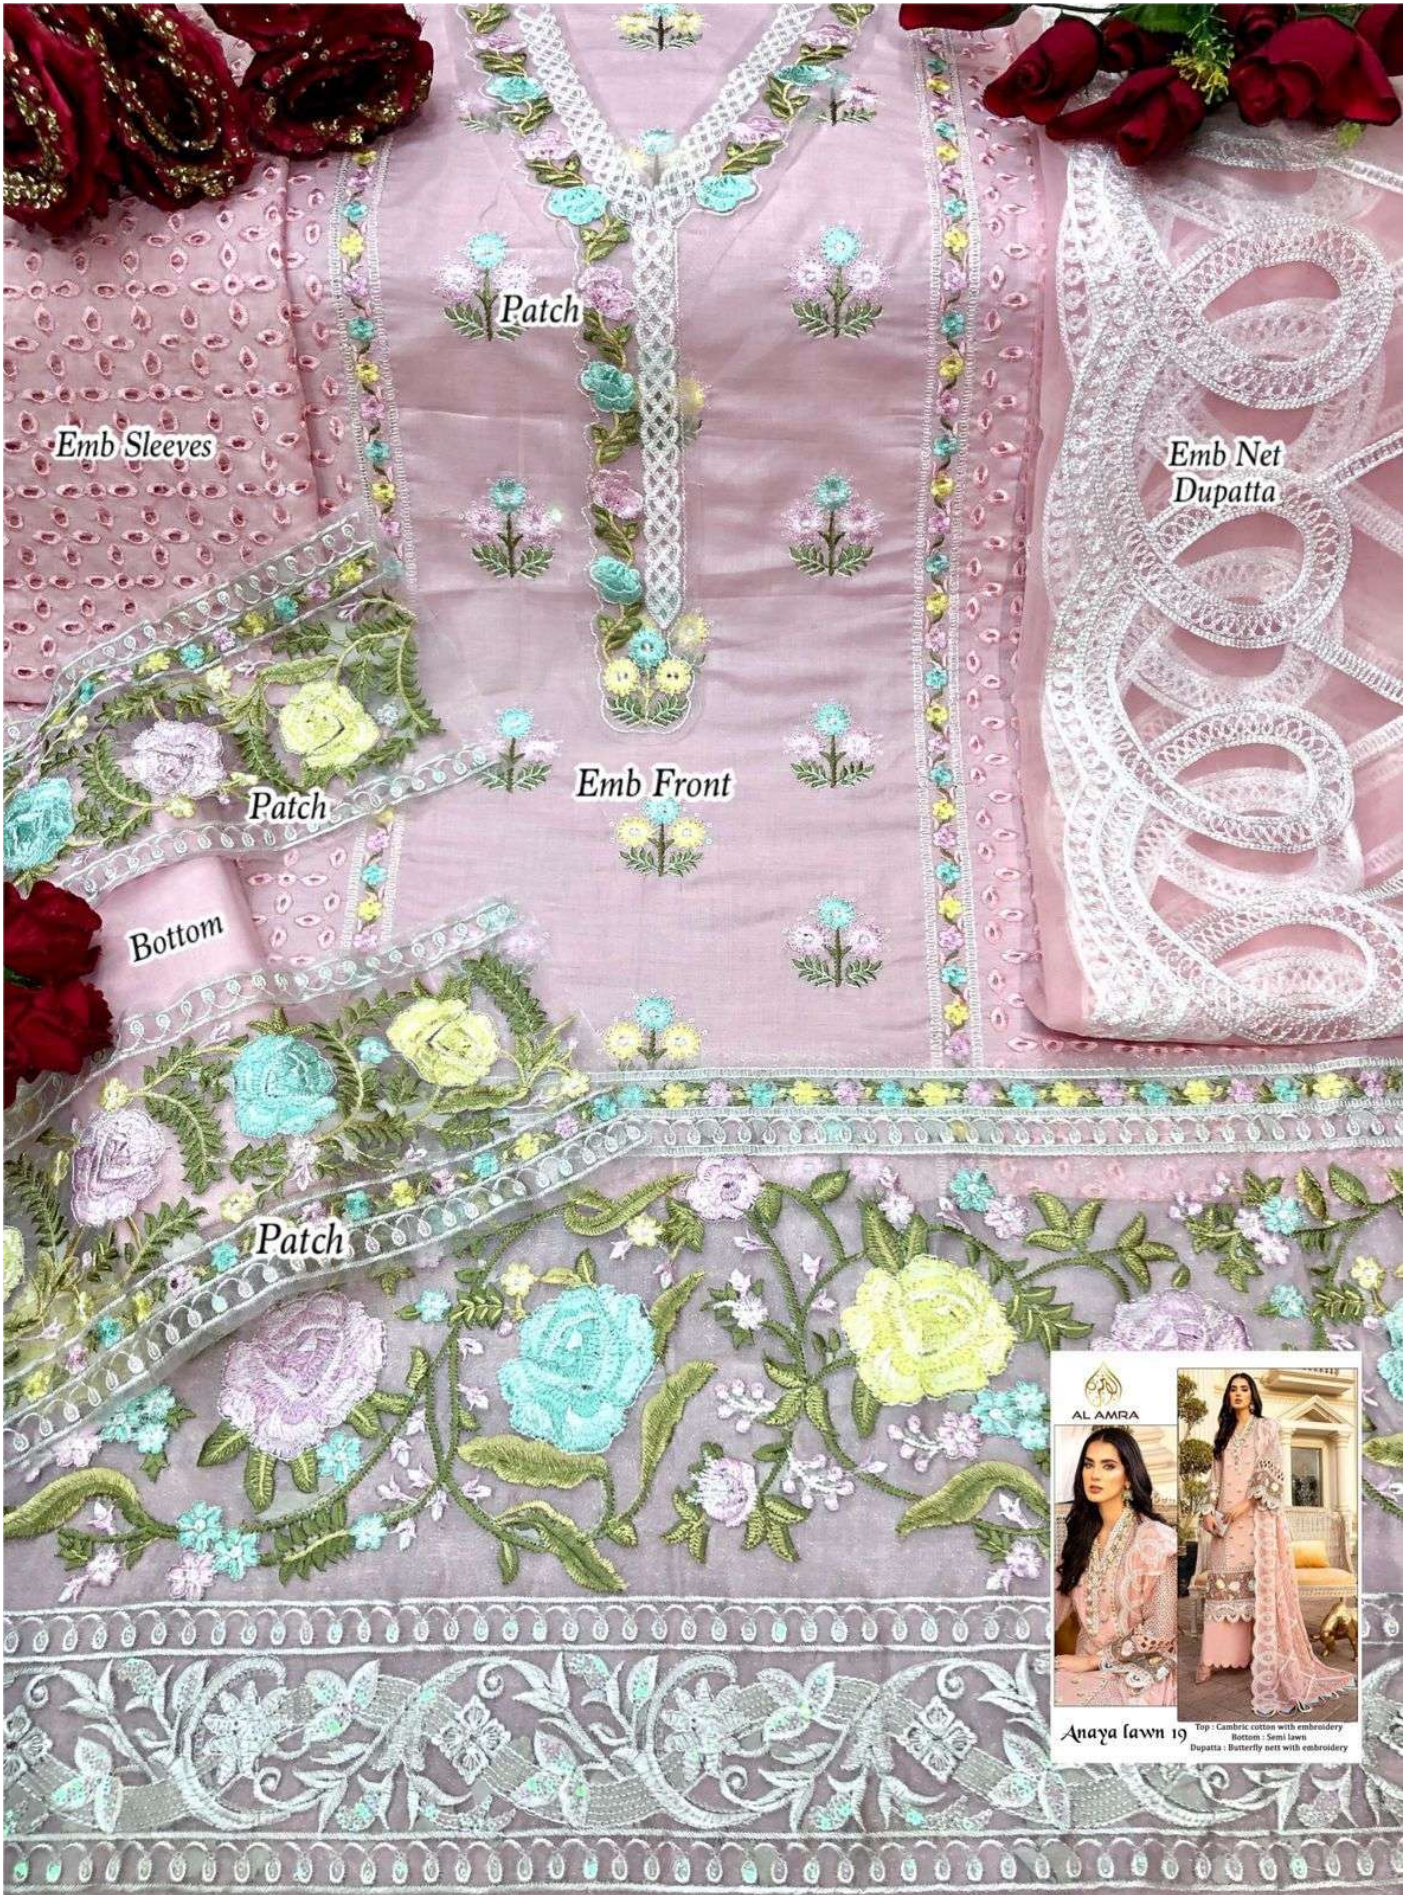

Emb Sleeves

Patch

Emb Net Dupatta

Patch

Emb Front

Bottom

Patch