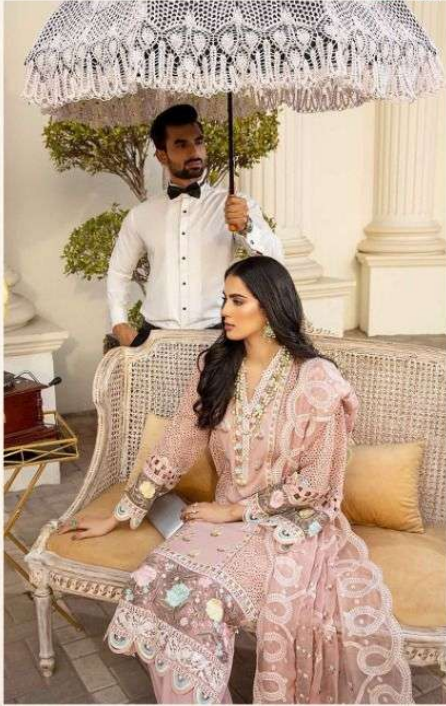

SANA SAFINAZ

**MUZLIN**

VOL-02

AIROZ™  
FABR

SANA SAFINAZ  
MUZLIN™  
VOL-02

D.NO. 4003

AIROZ<sup>TM</sup>  
FABR

AIROZ<sup>TM</sup>  
FABR

D.NO. 4003

D.NO. 4004

SANA SAFINAZ  
**MUZLIN**  
VOL-02

HELLO TO EVERYONE

PRESENT NEW LOOKING AND STYLISH PRINTED DESINGS

SANA SAFINAZ  
**MUZLIN**  
VOL-02

D.NO.	TOP	BOTTOM	DUPATTA
4003	PASHMINA WITH EMBROIDERY WORK	PASHMINA	PASHMINA SHOLL
4004	PASHMINA WITH EMBROIDERY WORK	PASHMINA	PASHMINA SHOLL