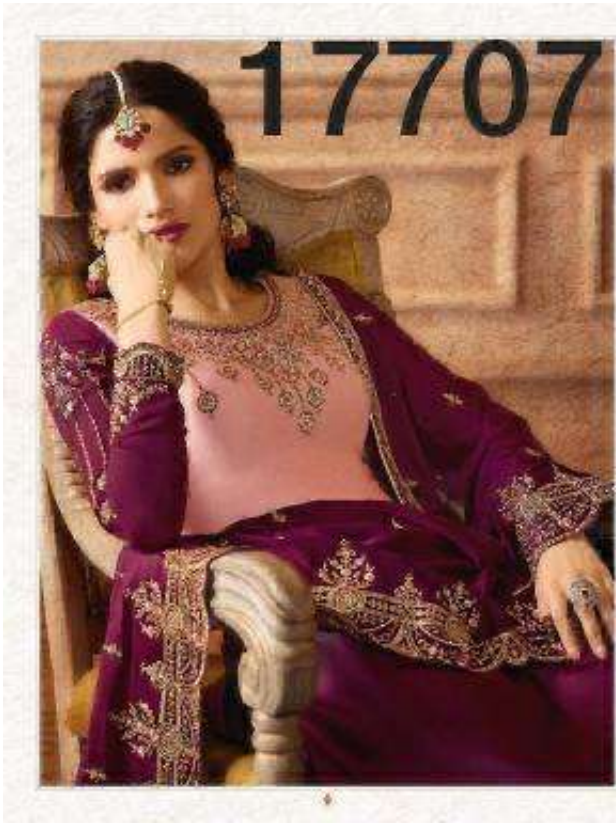

802

zubeeda

Z-802

zubeda™
DESIGNED TO BE LOVED

603

Strut in the Sunshine with confidence. Allow lines to command your wardrobe
D.NO. 003

802

zubeeda

Z-802

15401

zubeda

zubeda
15404

16001

zubeda

16001

17704

ZUBEDA MIX COLLECTION BY ZUBEDA PRICELIST

D. NO.	PRICE (RS.)
603	1999/-
802	1695/-
15401	1395/-
15404	1395/-
15603	1695/-
16001	1370/-
17202	2110/-
17703	1795/-
17704	1795/-
17707	1795/-
TOTAL	Rs.17044/-