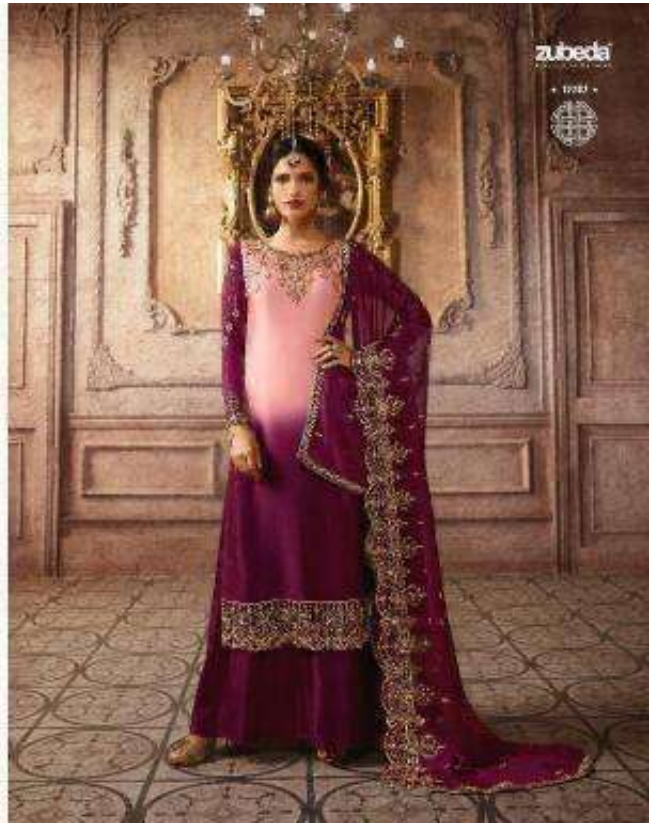

802

zubeeda

Z-802

zubeda™
DESIGNED TO BE LOVED

603

Strut in the Sunshine with confidence. Allow lines to command your wardrobe
D.NO. 003

802

zubeeda

Z-802

15401

zubeda

zubeda
15404
12406

16001

zubeda

16001

17704

ZUBEDA MIX COLLECTION BY ZUBEDA PRICELIST

D. NO.	PRICE (RS.)
603	1999/-
802	1695/-
15401	1395/-
15404	1395/-
15603	1695/-
16001	1370/-
17202	2110/-
17703	1795/-
17704	1795/-
17707	1795/-
TOTAL	Rs.17044/-