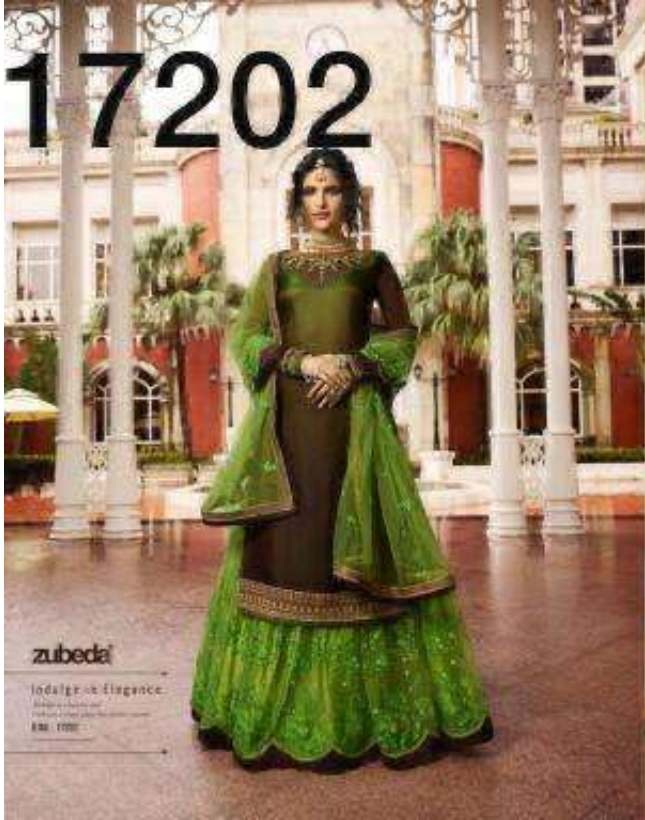

802

zubeeda

Z-802

zubeda™
DESIGNED TO BE LOVED

603

Strut in the Sunshine with confidence. Allow lines to command your wardrobe
D.NO. 003

802

zubeeda

Z-802

15401

zubeda

zubeda
15404
12406

16001

zubeda

16001

17704

ZUBEDA MIX COLLECTION BY ZUBEDA PRICELIST

D. NO.	PRICE (RS.)
603	1999/-
802	1695/-
15401	1395/-
15404	1395/-
15603	1695/-
16001	1370/-
17202	2110/-
17703	1795/-
17704	1795/-
17707	1795/-
TOTAL	Rs.17044/-