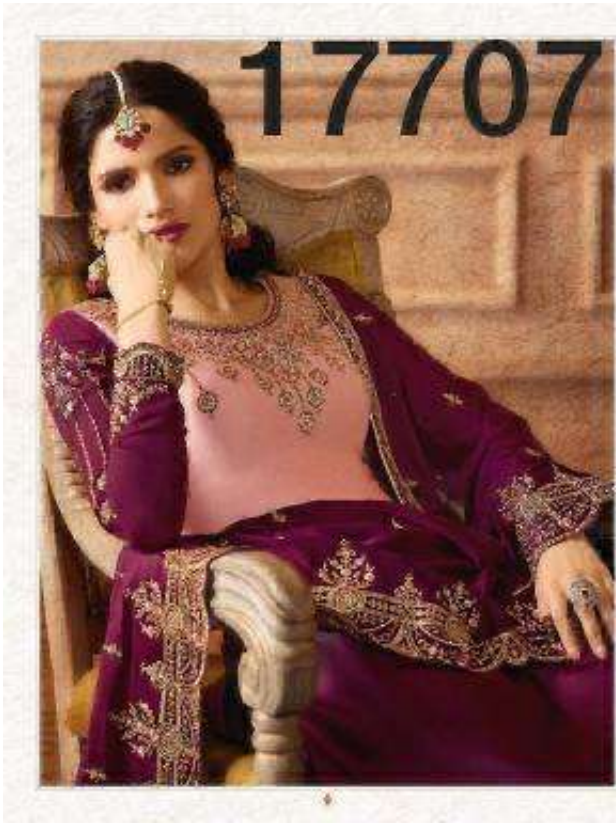

802

zubeeda

Z-802

zubeda™
DESIGNED TO BE LOVED

603

Strut in the Sunshine with confidence. Allow lines to command your wardrobe
D.NO. 003

802

zubeeda

Z-802

15401

zubeda

zubeda
15404
12406

16001

zubeda

16001

17704

ZUBEDA MIX COLLECTION BY ZUBEDA PRICELIST

D. NO.	PRICE (RS.)
603	1999/-
802	1695/-
15401	1395/-
15404	1395/-
15603	1695/-
16001	1370/-
17202	2110/-
17703	1795/-
17704	1795/-
17707	1795/-
TOTAL	Rs.17044/-