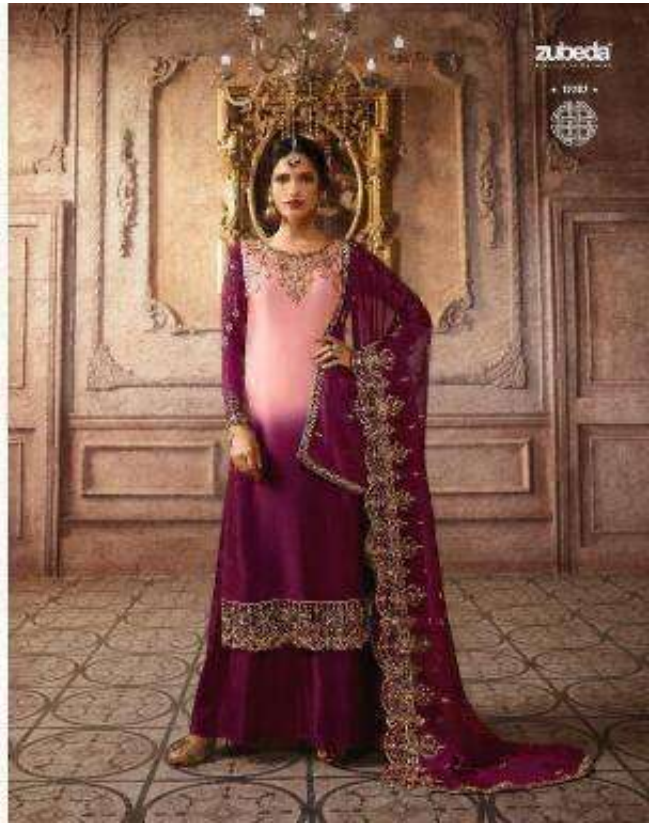

802

zubeeda

Z-802

zubeda™
DESIGNED TO BE LOVED

603

Strut in the Sunshine with confidence. Allow lines to command your wardrobe
D.NO. 003

802

zubeeda

Z-802

15401

zubeda

zubeda
15404

16001

zubeda

16001

17704

ZUBEDA MIX COLLECTION BY ZUBEDA PRICELIST

D. NO.	PRICE (RS.)
603	1999/-
802	1695/-
15401	1395/-
15404	1395/-
15603	1695/-
16001	1370/-
17202	2110/-
17703	1795/-
17704	1795/-
17707	1795/-
TOTAL	Rs.17044/-