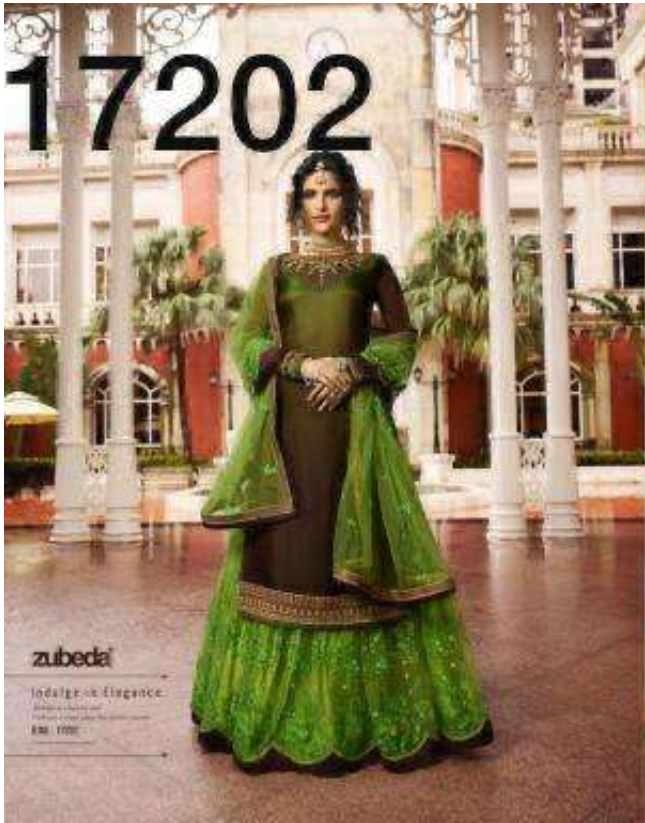

802

zubeeda

Z-802

zubeda™
DESIGNED TO BE LOVED

603

Strut in the Sunshine with confidence. Allow lines to command your wardrobe
D.NO. 003

802

zubeeda

Z-802

15401

zubeda

zubeda
15404

16001

zubeda

16001

17704

ZUBEDA MIX COLLECTION BY ZUBEDA PRICELIST

D. NO.	PRICE (RS.)
603	1999/-
802	1695/-
15401	1395/-
15404	1395/-
15603	1695/-
16001	1370/-
17202	2110/-
17703	1795/-
17704	1795/-
17707	1795/-
TOTAL	Rs.17044/-