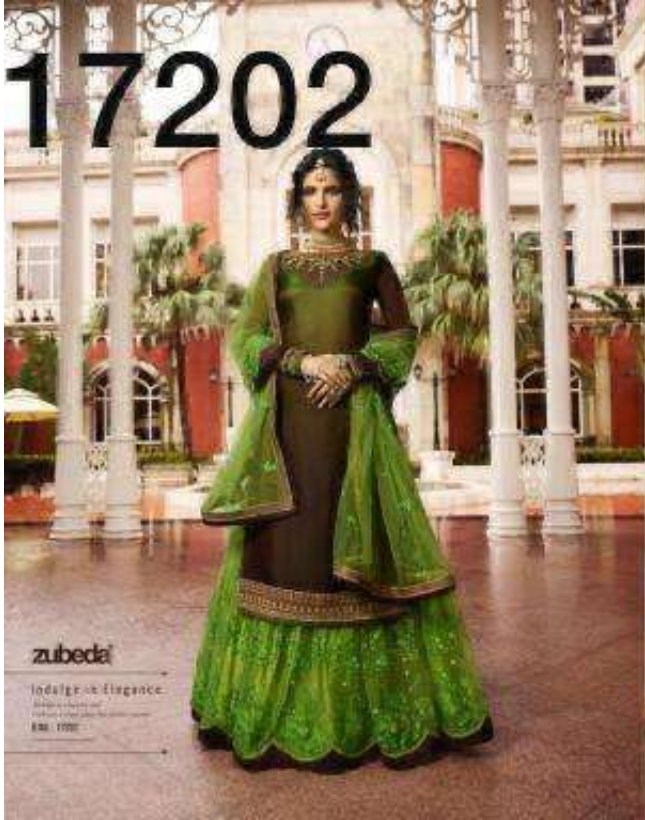

802

zubeeda

Z-802

zubeda™
DESIGNED TO BE LOVED

603

Strut in the Sunshine with confidence. Allow lines to command your wardrobe
D.NO. 003

802

zubeeda

Z-802

15401

zubeda

16001

zubeda

16001

17704

ZUBEDA MIX COLLECTION BY ZUBEDA PRICELIST