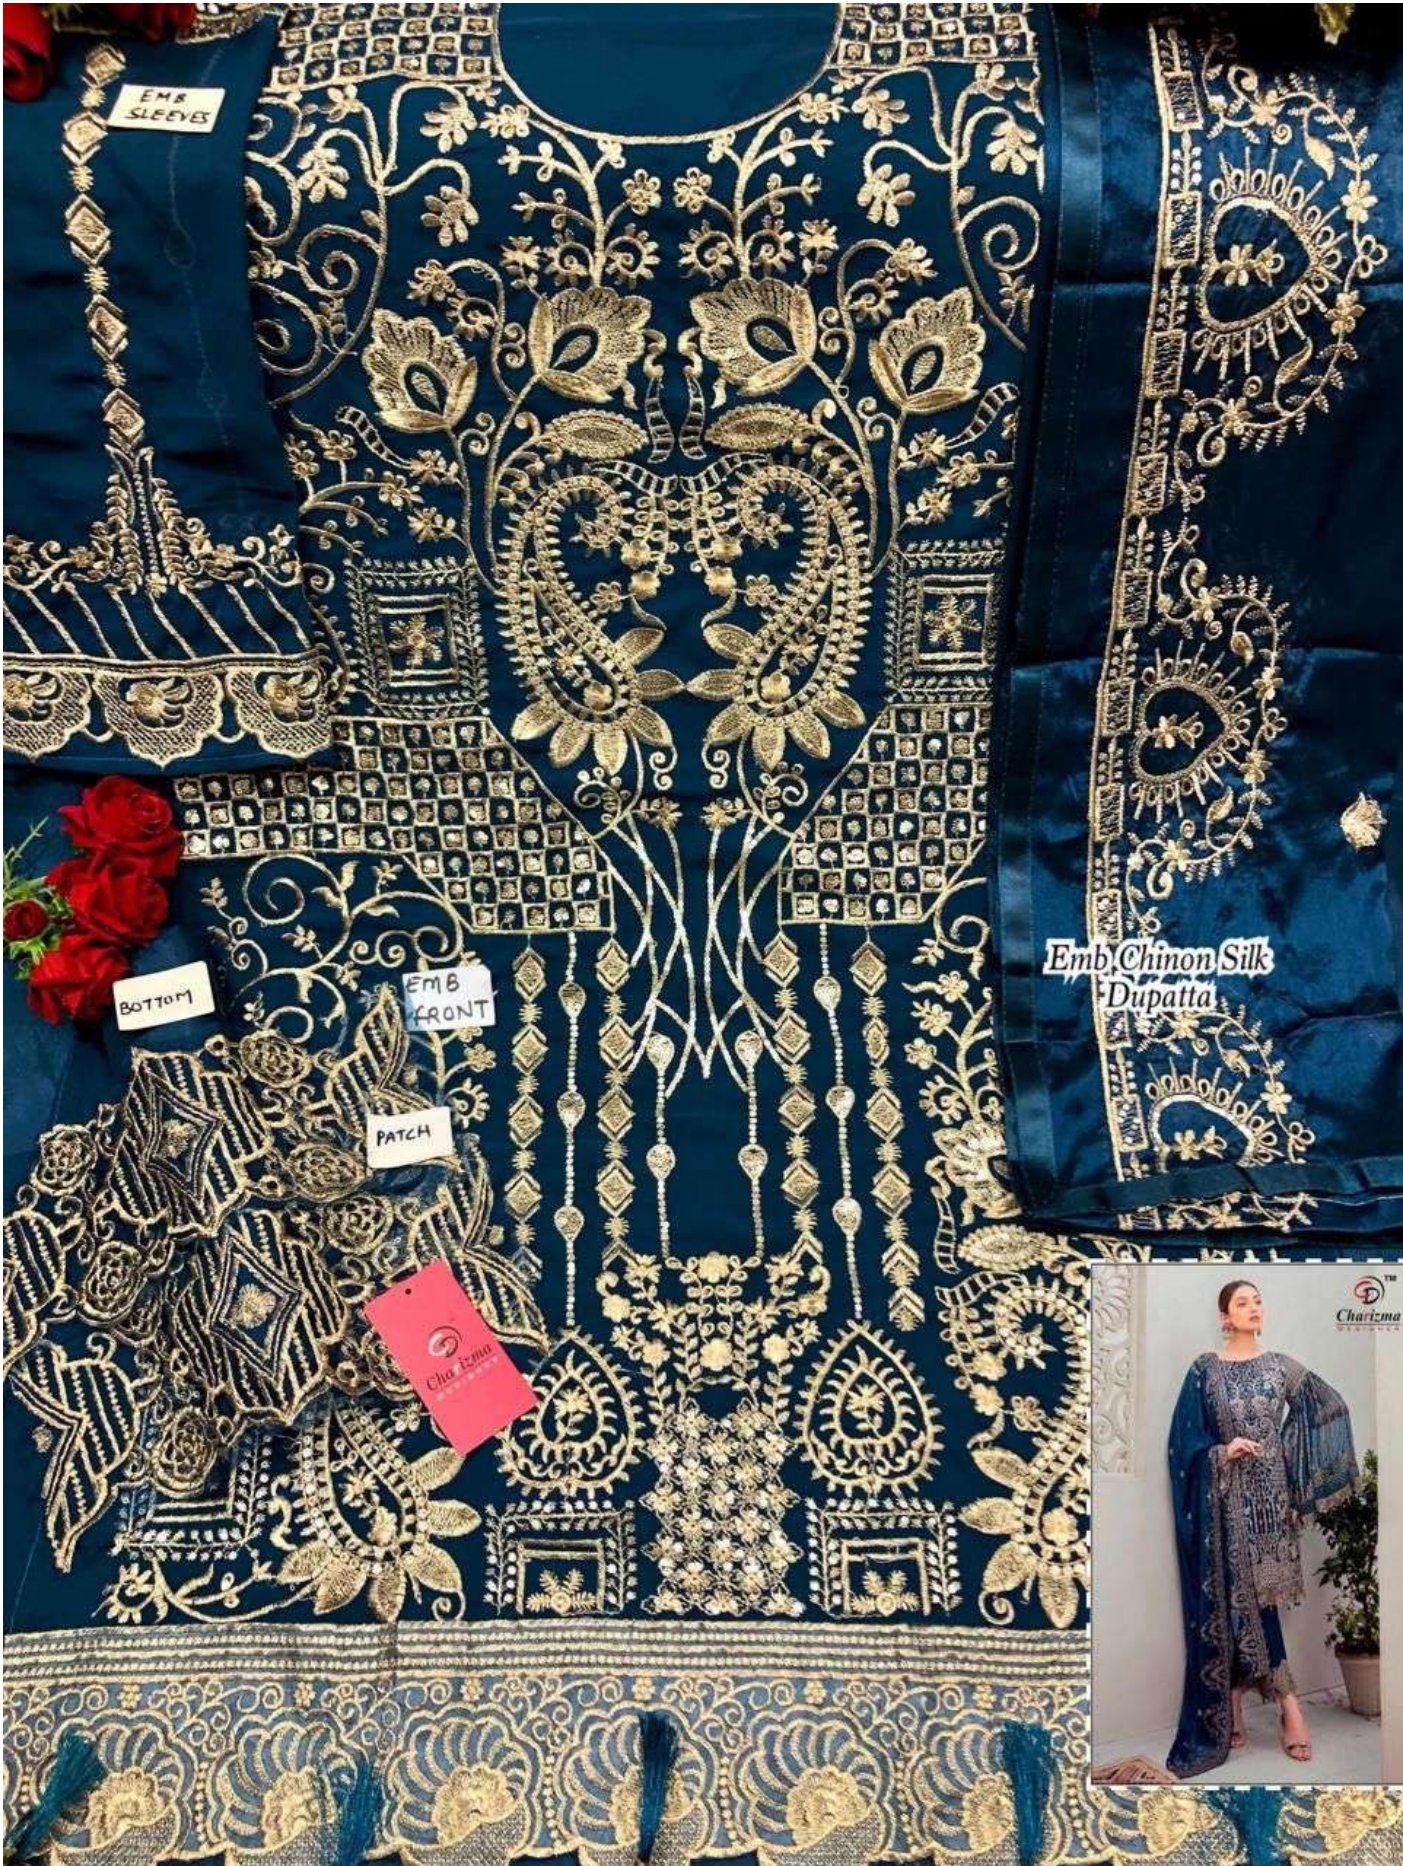

EMB SLEEVES

BOTTOM

EMB FRONT

PATCH

Charizma

Emb. Chiron Silk Dupatta