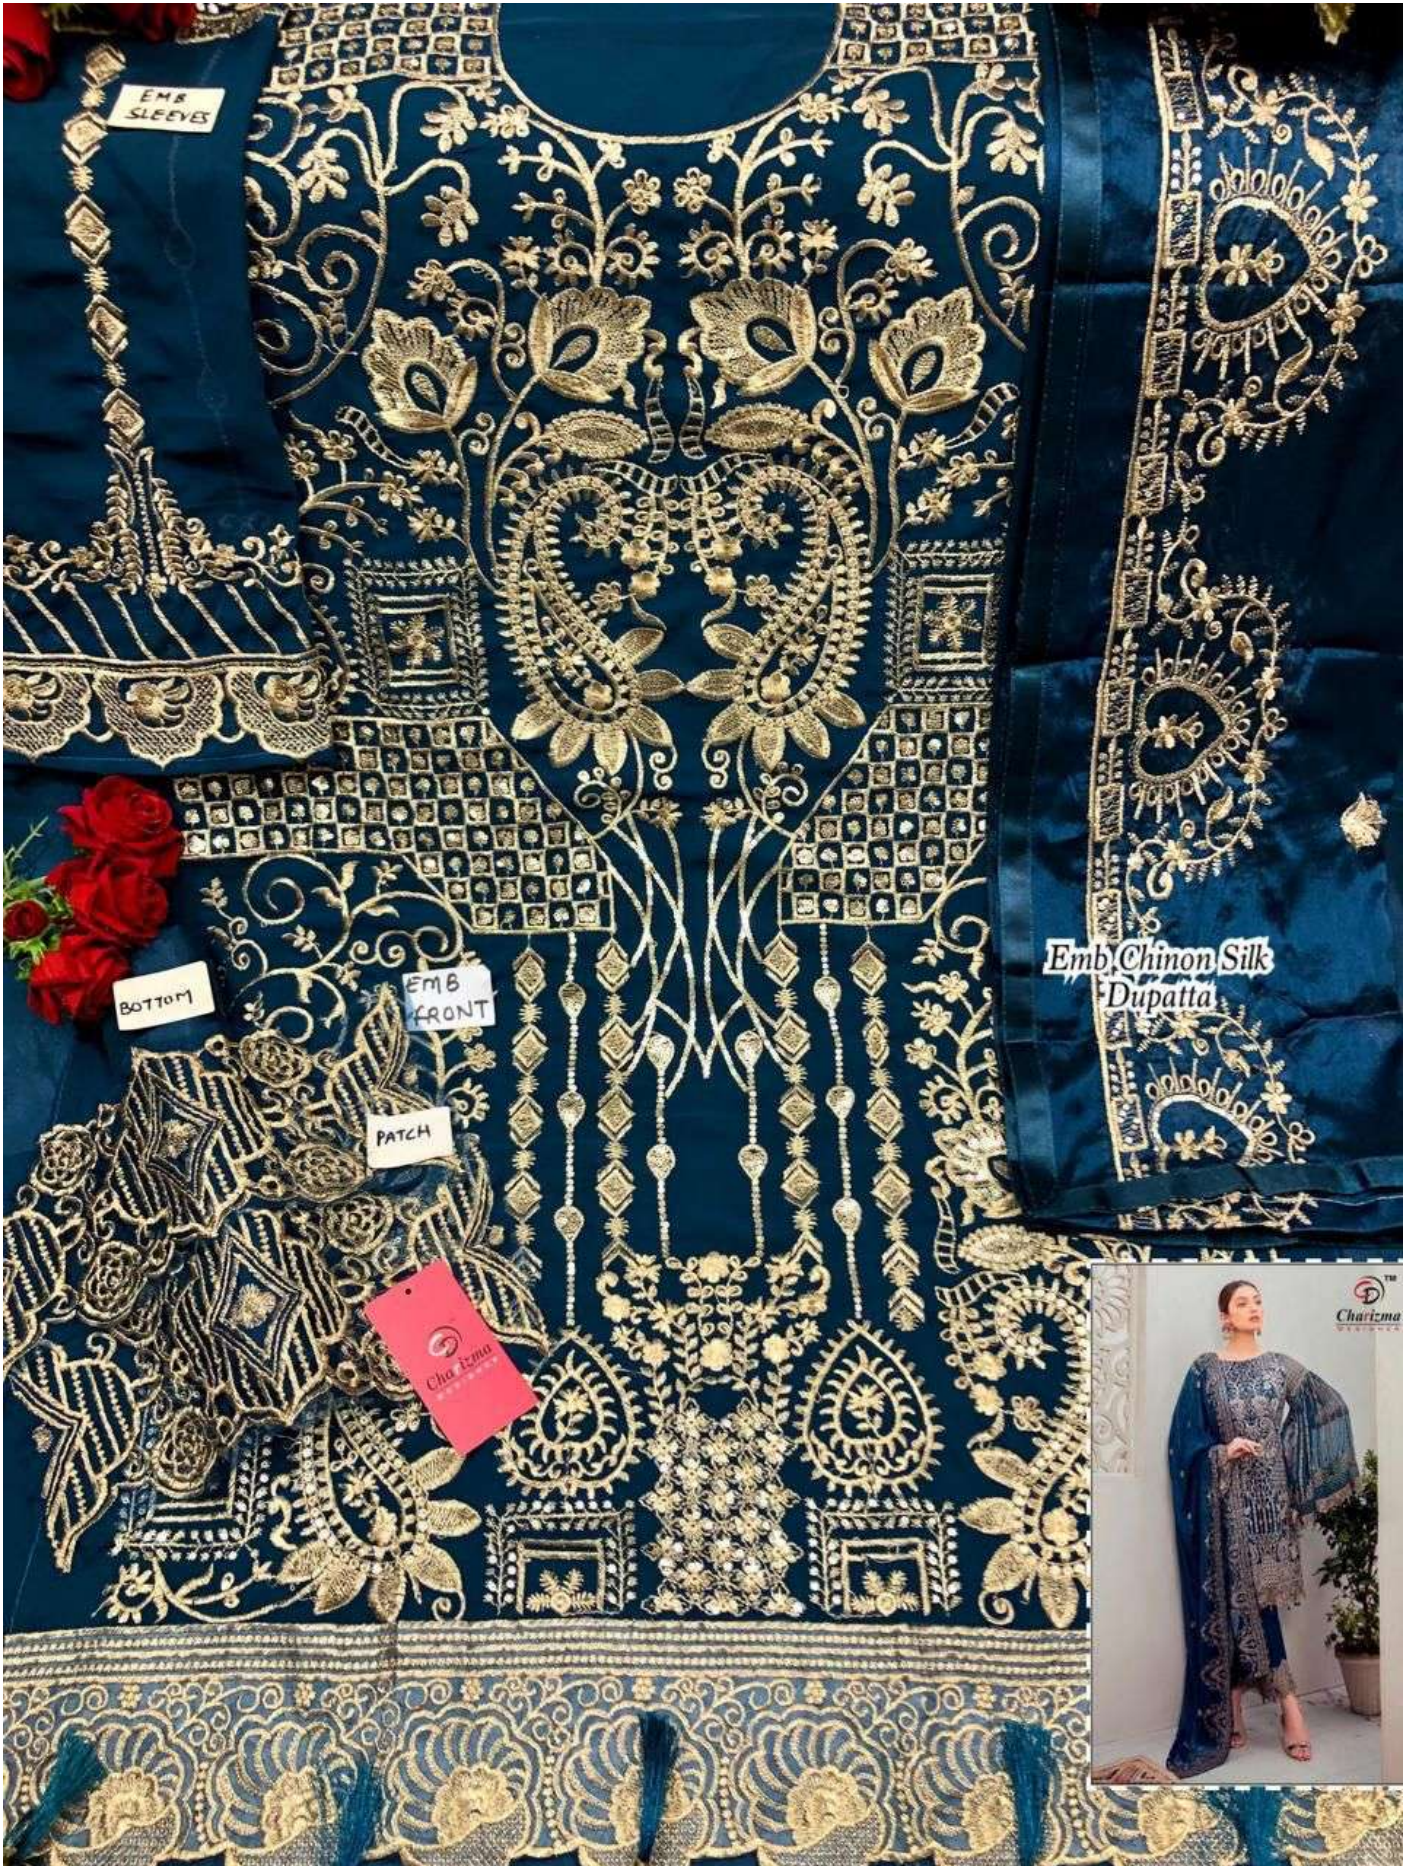

SPLENDOUR
womaniya

90006

Charizma
DESIGNER

EMB SLEEVES

BOTTOM

EMB FRONT

PATCH

Charizma