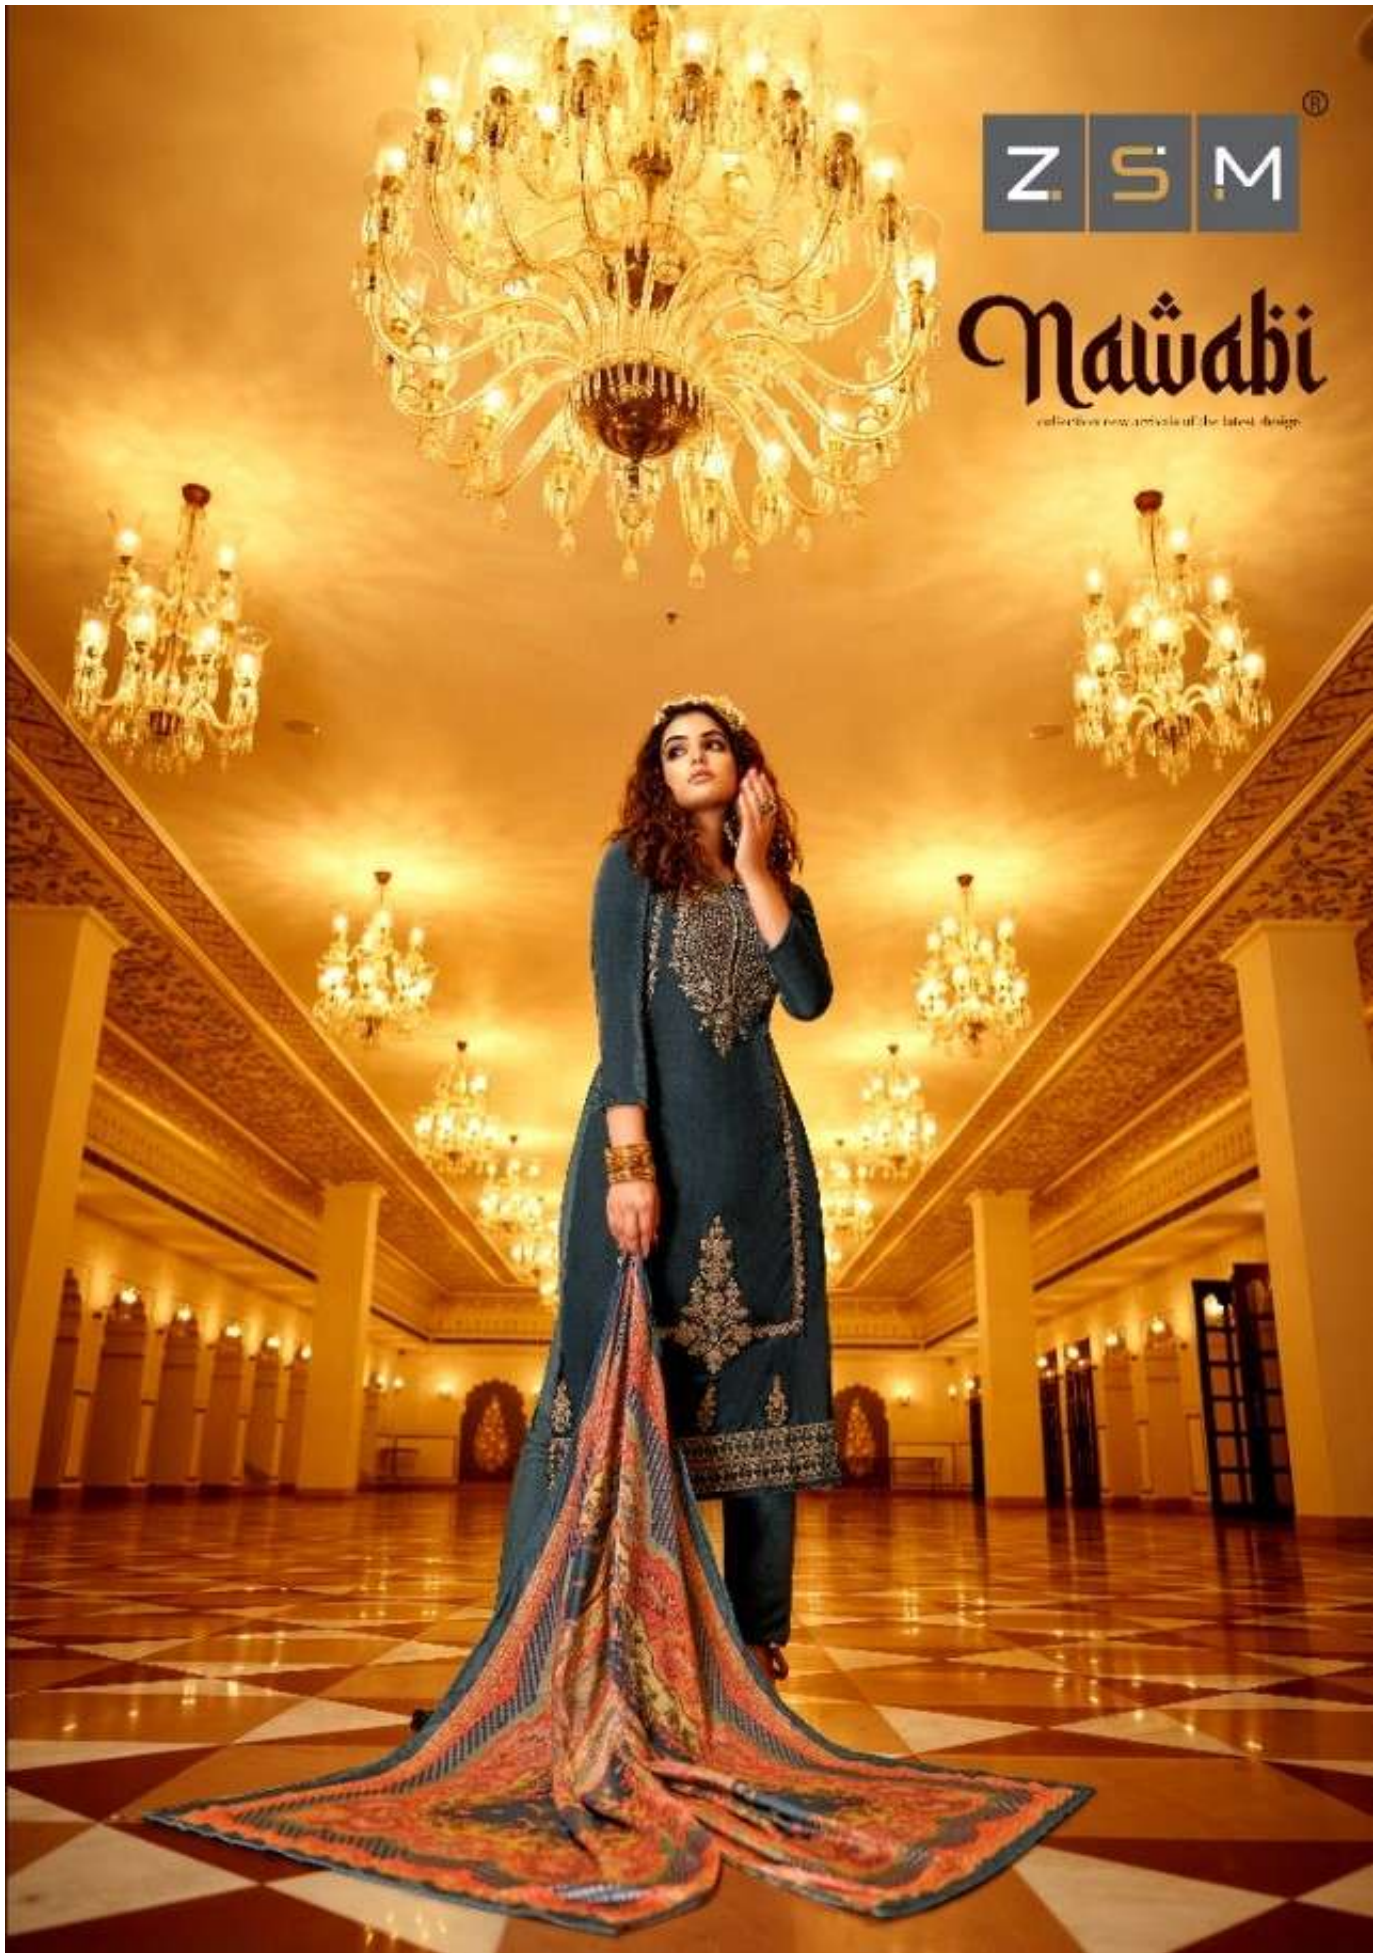

Z S M®

Nawabi

collection of new arrivals of the latest design.