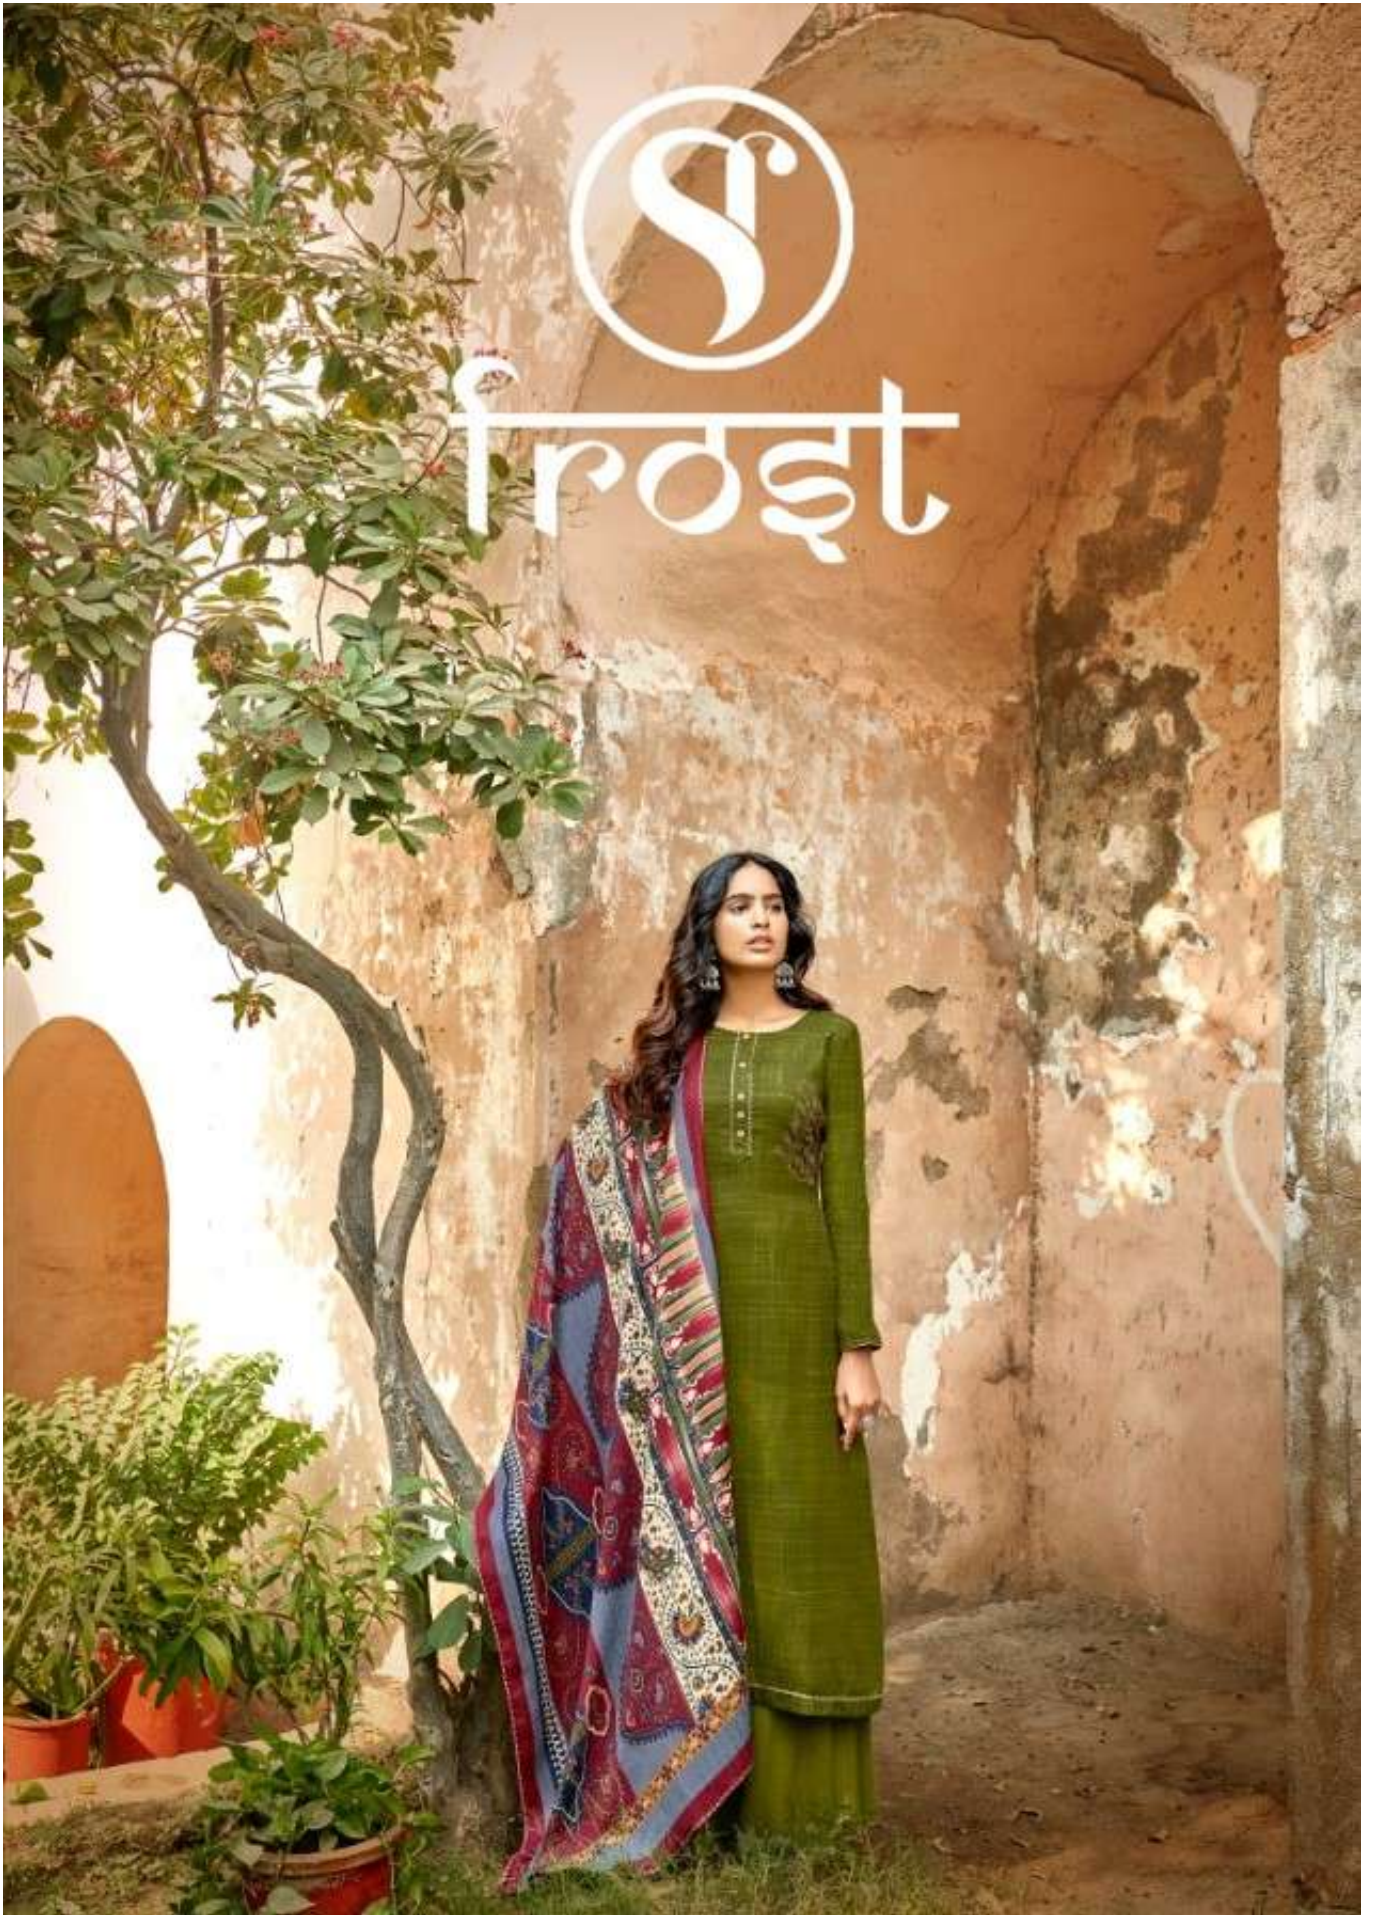

First

When she looked into a mirror and felt so beautiful when she forgives the
blame and all the shame, when she speaks to herself.

1005

A subtle elegance and classy piece of grace is therefore a perfect duo of
hues and a flawless example of gullam.

1006

A subtle elegance and classy piece of grace is therefore a perfect duo of
lean and a flawless example of gulfair.

1007

The lady of magical aura, the lady with irresistible vibrant glance, the lady with conventional silhouettes, she lady with her own Shringar.