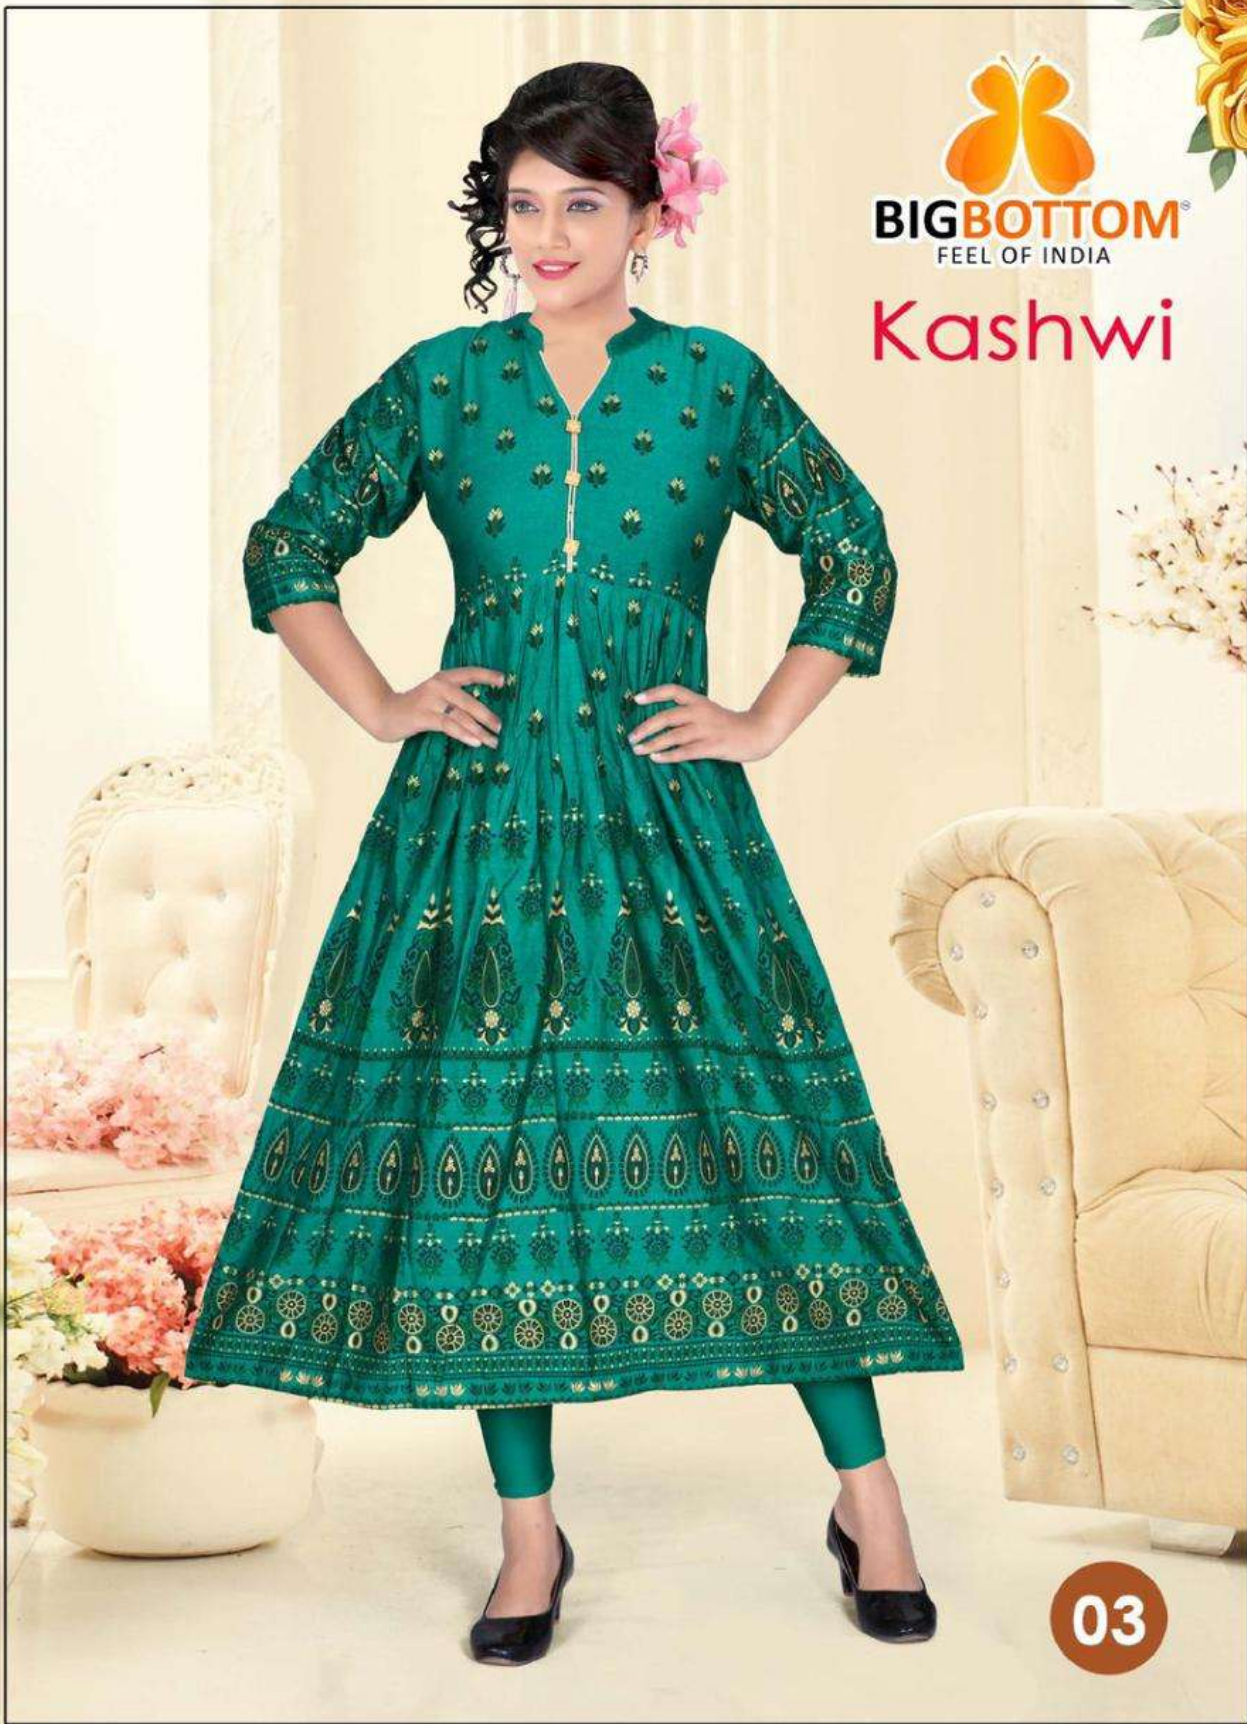

BIGBOTTOM®
FEEL OF INDIA

Kashwi

03