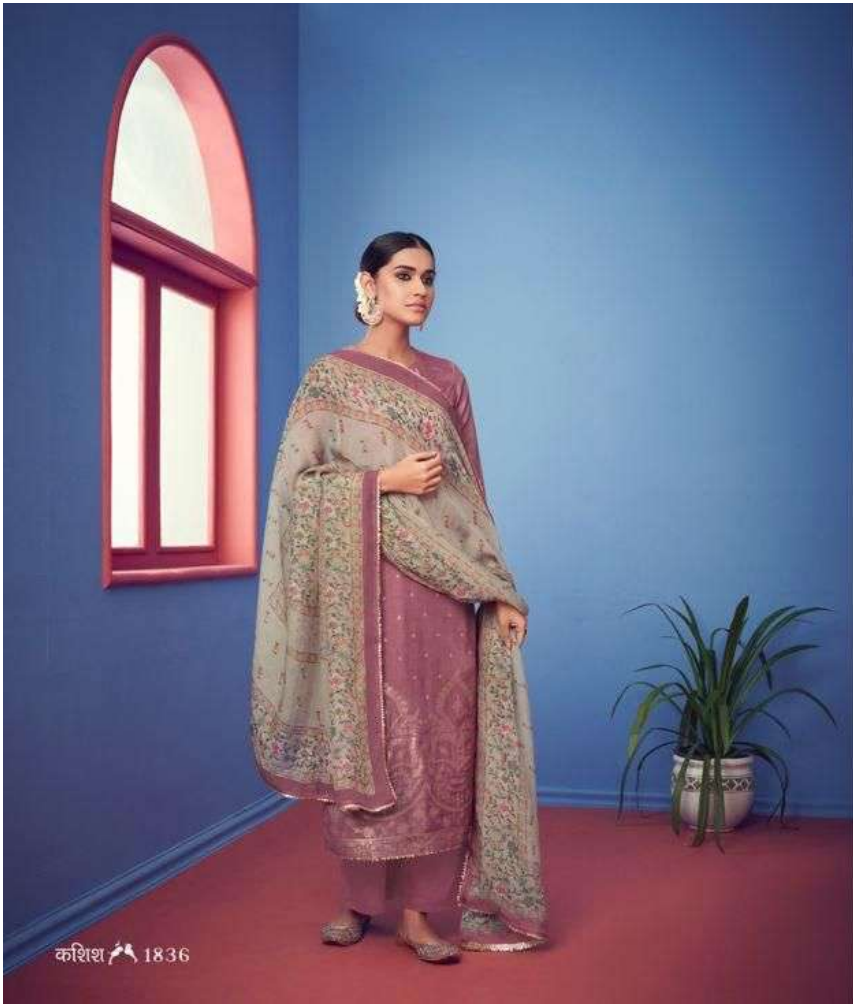

S A R G[®]

कशिश
K A S H I S H

कशिश 1820

1836

1830

1820

1848

1824

1842

SARG®
कशिश
KASHISH

RATE LIST

H S N CODE - 540824

DESIGN NO

1836	1824
1830	1820
1848	1842

DESCRIPTION

TOP - FANCY JACQUARD FRONT WITH PURE RUSSIAN SILK
BACK SLEEVE & FANCY LACE
BOTTOM - MUSLIN SILK HEAVY
DUPATTA - PURE ORGANZA SILK DIGITAL PRINT WITH LACE