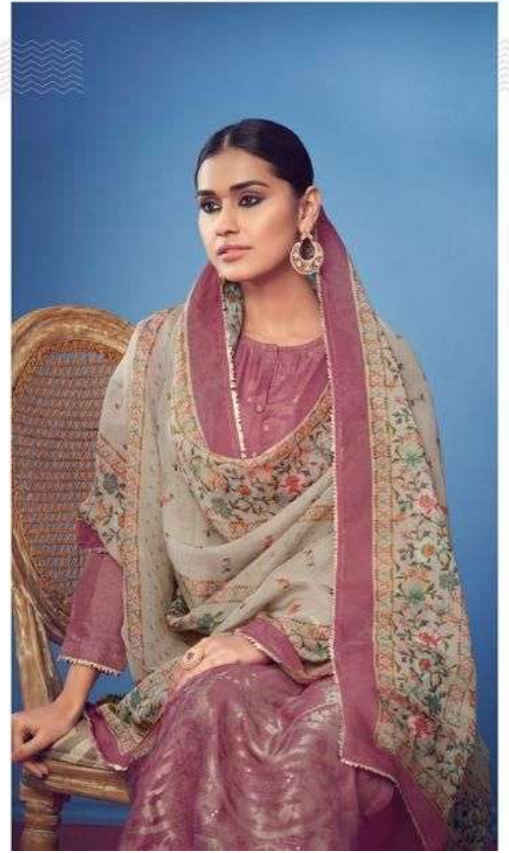

S A R G[®]

कशिश
K A S H I S H

कशिश 1820

1836

1830

1820

1848

1824

1842

SARG®
कशिश
KASHISH

RATE LIST

H S N CODE - 540824

DESIGN NO

1836	1824
1830	1820
1848	1842

DESCRIPTION

TOP - FANCY JACQUARD FRONT WITH PURE RUSSIAN SILK
BACK SLEEVE & FANCY LACE
BOTTOM - MUSLIN SILK HEAVY
DUPATTA - PURE ORGANZA SILK DIGITAL PRINT WITH LACE