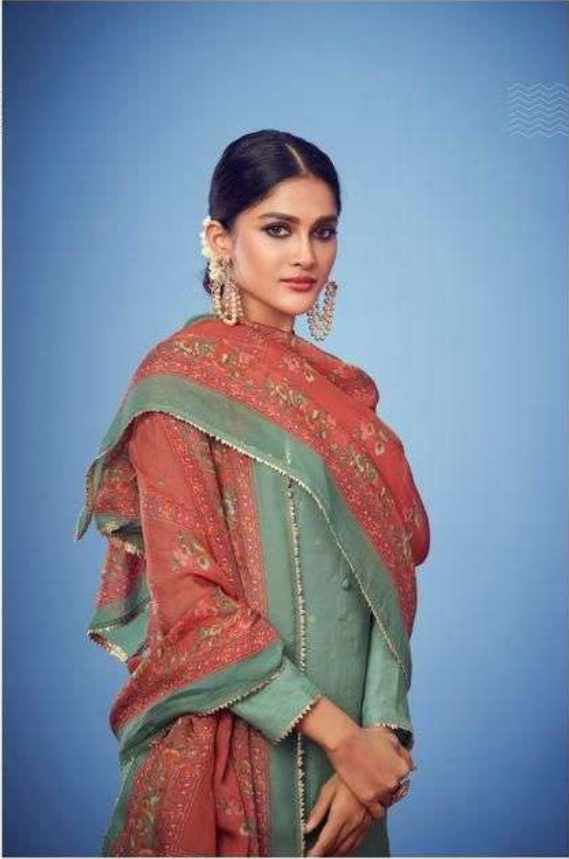

S A R G[®]

कशिश
K A S H I S H

कशिश 1820

SARG®

कशिश 1830

1836

1830

1820

1836	1824
1830	1820
1848	1842

DESCRIPTION

TOP - FANCY JACQUARD FRONT WITH PURE RUSSIAN SILK
BACK SLEEVE & FANCY LACE
BOTTOM - MUSLIN SILK HEAVY
DUPATTA - PURE ORGANZA SILK DIGITAL PRINT WITH LACE

{ RATE }
{ **RS, 2095/-** }