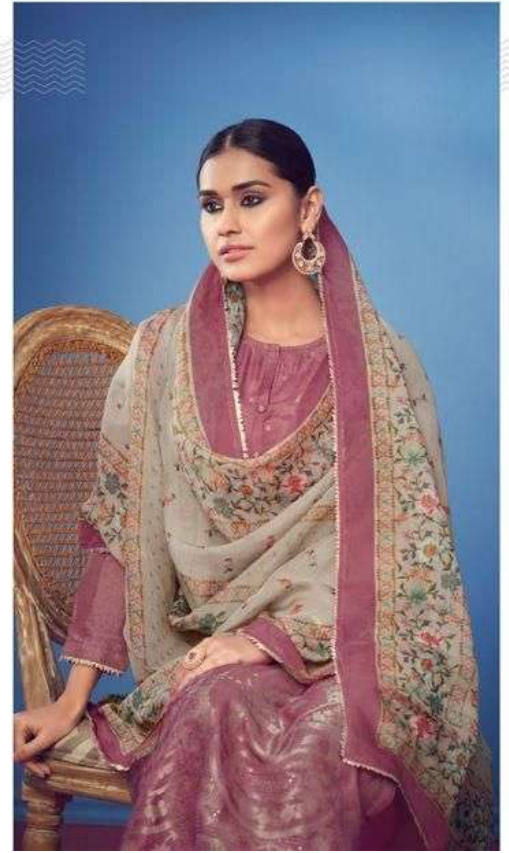

S A R G[®]

कशिश
K A S H I S H

कशिश 1820

SARG®

कशिश 1830

1836

1830

1820

1836	1824
1830	1820
1848	1842

DESCRIPTION

TOP - FANCY JACQUARD FRONT WITH PURE RUSSIAN SILK
BACK SLEEVE & FANCY LACE
BOTTOM - MUSLIN SILK HEAVY
DUPATTA - PURE ORGANZA SILK DIGITAL PRINT WITH LACE

{ RATE }
{ **RS, 2095/-** }