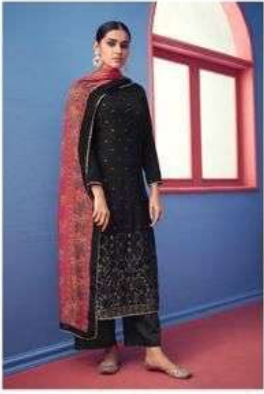

S A R G[®]

कशिश
K A S H I S H

कशिश 1820

1836

1830

1820

1848

1824

1842

SARG®
कशिश
KASHISH

RATE LIST

H S N CODE - 540824

DESIGN NO

1836	1824
1830	1820
1848	1842

DESCRIPTION

TOP - FANCY JACQUARD FRONT WITH PURE RUSSIAN SILK
BACK SLEEVE & FANCY LACE
BOTTOM - MUSLIN SILK HEAVY
DUPATTA - PURE ORGANZA SILK DIGITAL PRINT WITH LACE