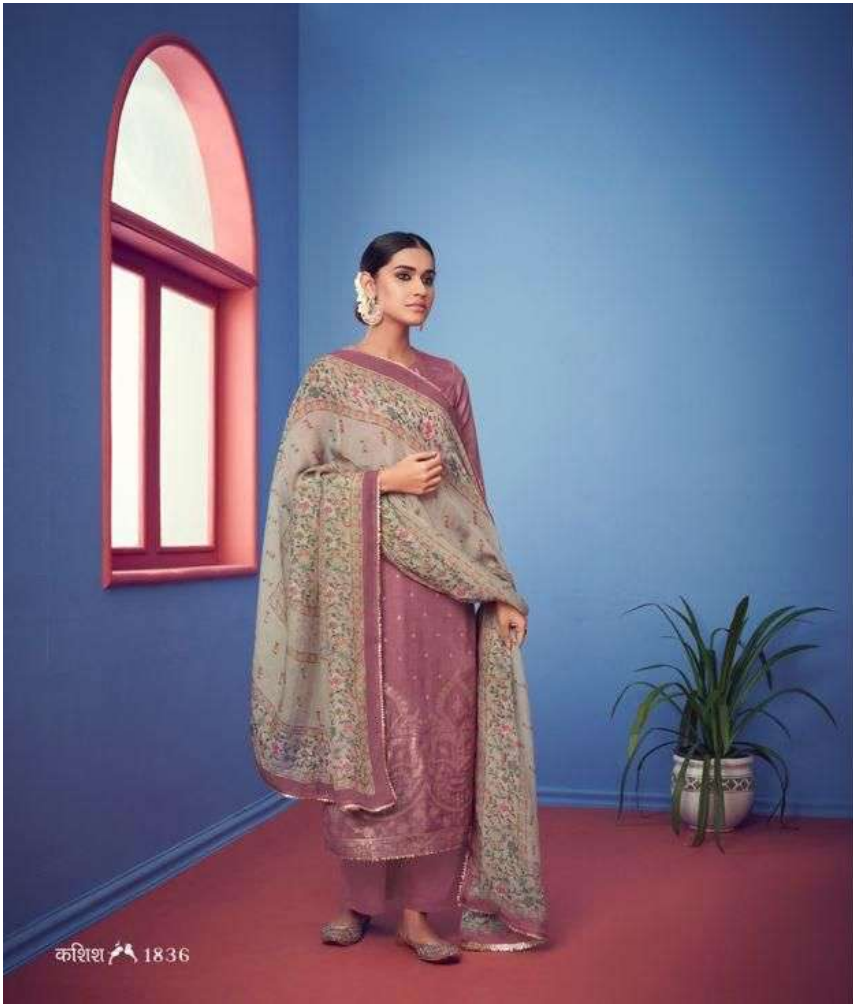

S A R G[®]

कशिश
K A S H I S H

कशिश 1820

SARG®

कशिश 1830

1836

1830

1820

1836	1824
1830	1820
1848	1842

DESCRIPTION

TOP - FANCY JACQUARD FRONT WITH PURE RUSSIAN SILK
BACK SLEEVE & FANCY LACE
BOTTOM - MUSLIN SILK HEAVY
DUPATTA - PURE ORGANZA SILK DIGITAL PRINT WITH LACE

{ RATE }
{ **RS, 2095/-** }