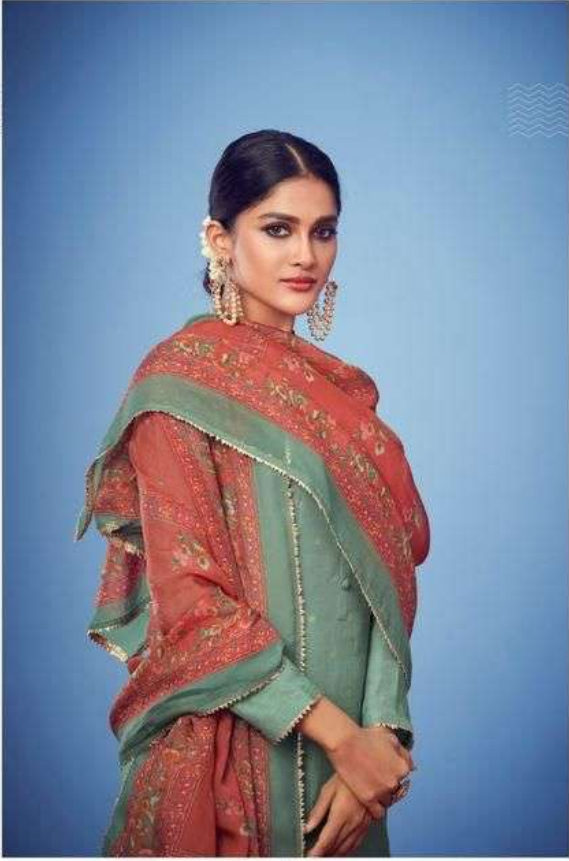

S A R G[®]

कशिश
K A S H I S H

कशिश 1820

1836

1830

1820

1848

1824

1842

SARG®
कशिश
KASHISH

RATE LIST

H S N CODE - 540824

DESIGN NO

1836	1824
1830	1820
1848	1842

DESCRIPTION

TOP - FANCY JACQUARD FRONT WITH PURE RUSSIAN SILK
BACK SLEEVE & FANCY LACE
BOTTOM - MUSLIN SILK HEAVY
DUPATTA - PURE ORGANZA SILK DIGITAL PRINT WITH LACE