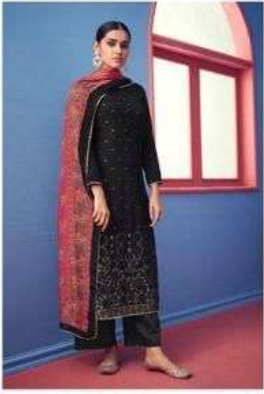

S A R G[®]

कशिश
K A S H I S H

कशिश 1820

SARG®

कशिश 1830

1836

1830

1820

1836	1824
1830	1820
1848	1842

DESCRIPTION

TOP - FANCY JACQUARD FRONT WITH PURE RUSSIAN SILK
BACK SLEEVE & FANCY LACE
BOTTOM - MUSLIN SILK HEAVY
DUPATTA - PURE ORGANZA SILK DIGITAL PRINT WITH LACE

{ RATE }
{ **RS, 2095/-** }