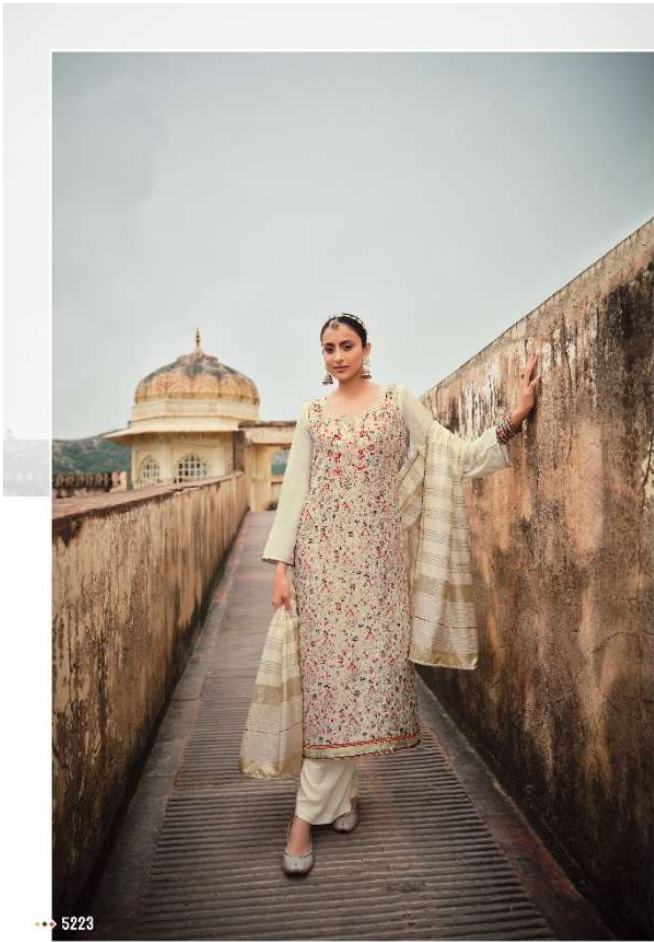

JASHNN

VOL-4

KAMA

*** 5220 ***

♦♦ 5221 ♦♦

KARMA
REACTIVELY
... 5222 ...

••• 5224 •••

*** 5226 ***

BOTTOM: PURE SANTOON

TOTAL SUITS: 7 FULL SET AMOUNT: 20965 AVG. AMOUNT 2995