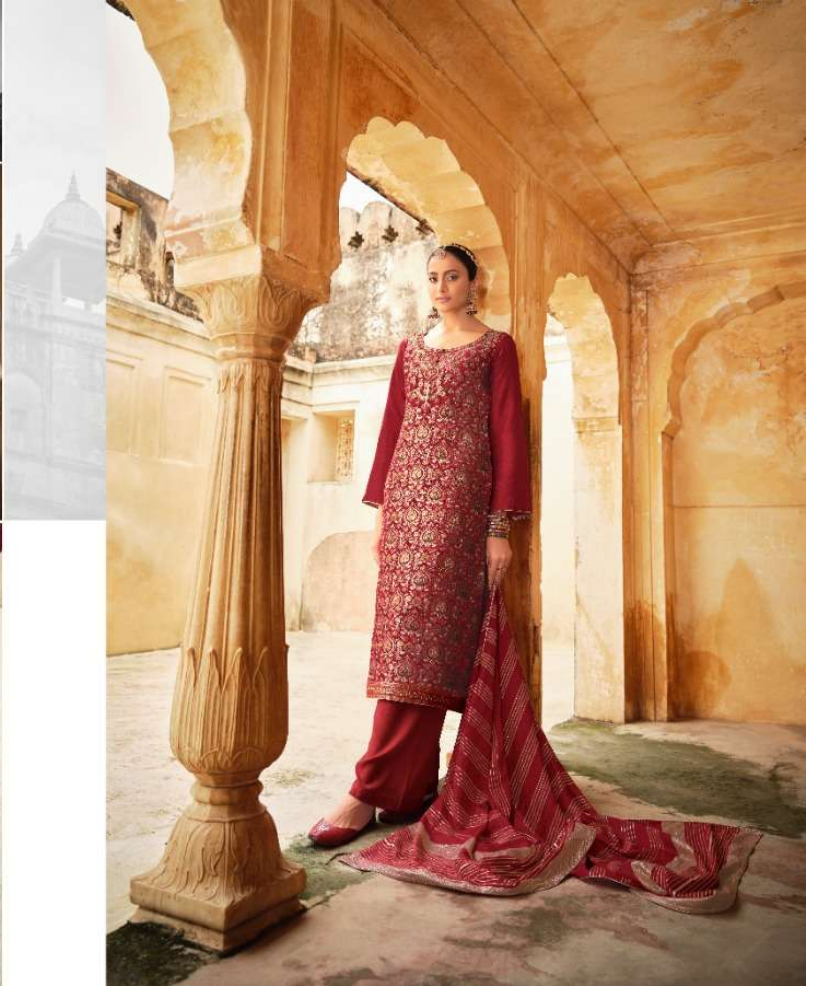

JASHNN

VOL-4

KAMA

*** 5220 ***

♦♦ 5221 ♦♦

KARMA
REACTIVELY
... 5222 ...

••• 5224 •••

*** 5226 ***

BOTTOM: PURE SANTOON

TOTAL SUITS: 7 FULL SET AMOUNT: 20965 AVG. AMOUNT 2995