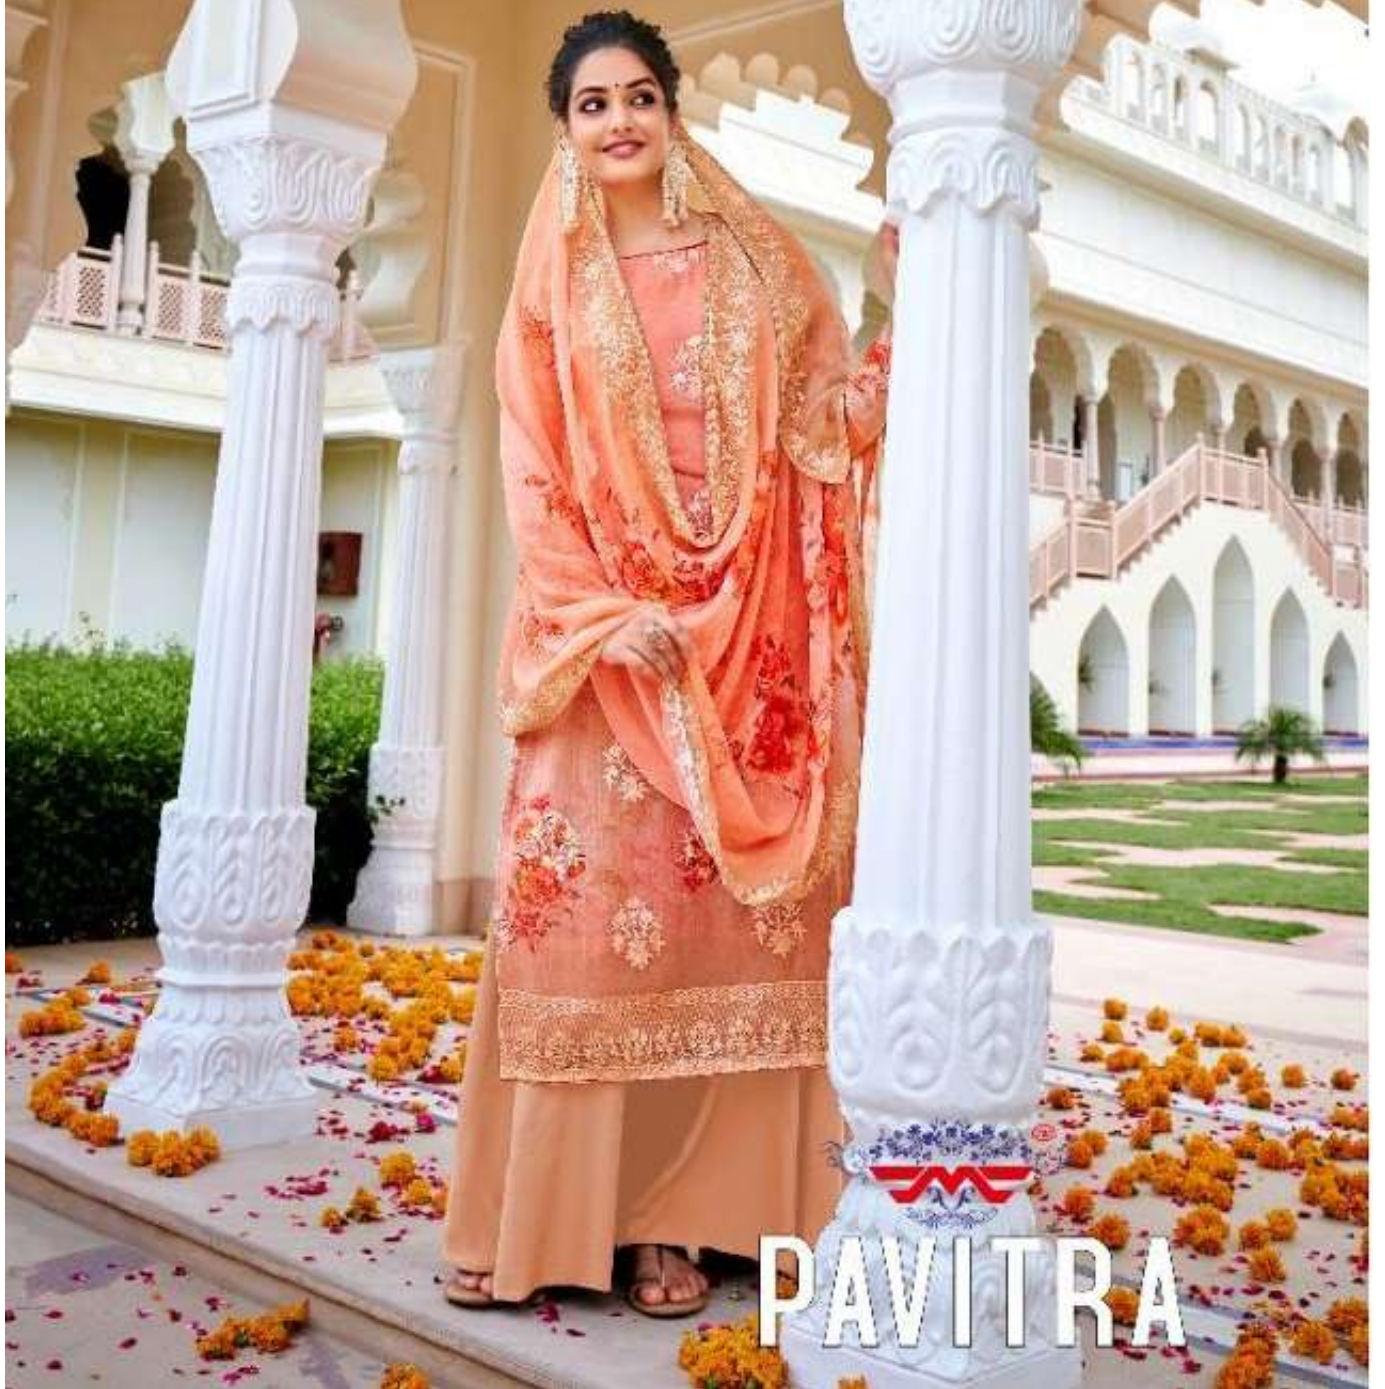

# MOON

*Rise*

**PAVITRA**

Mayur FABRICS

3402

The collection to celebrate her existence, she inherits uncountable of emotions; she is calm, she is pure, she is wanderer and she is fierce!

Mayur FABRICS

3404

"The one who holds elegance with her subtle choices;  
she is a trendsetter."

3401

3402

3403

3404

3405

3406