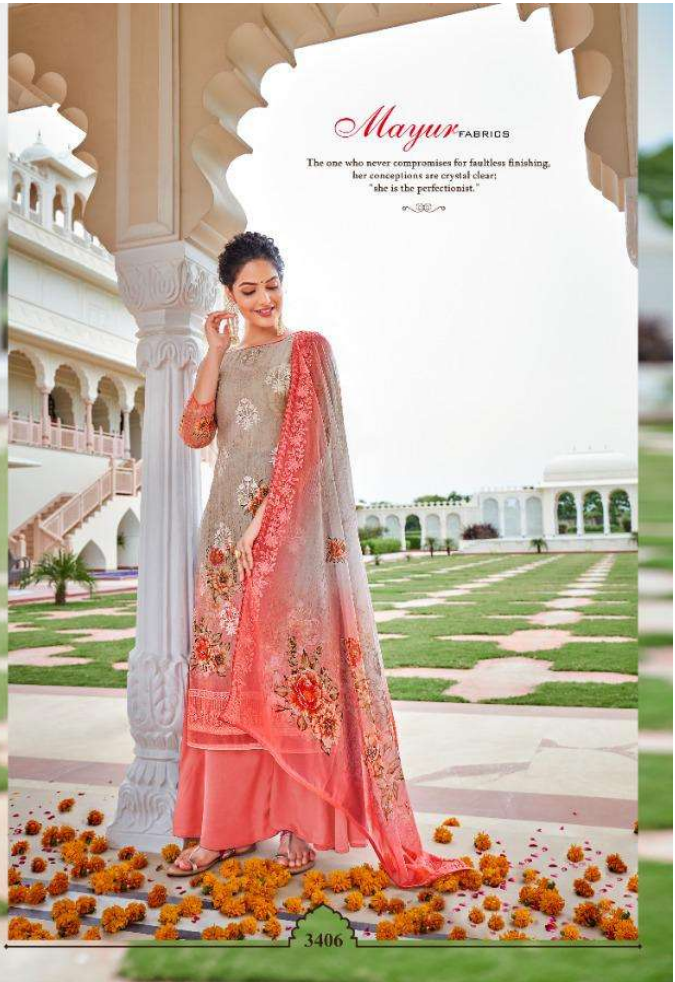

# MOON

*Rise*

**PAVITRA**

Mayur FABRICS

3402

The collection to celebrate her existence, she inherits uncountable of emotions; she is calm, she is pure, she is wanderer and she is fierce!

Mayur FABRICS

3404

"The one who holds elegance with her subtle choices;  
she is a trendsetter."

3401

3402

3403

3404

3405

3406