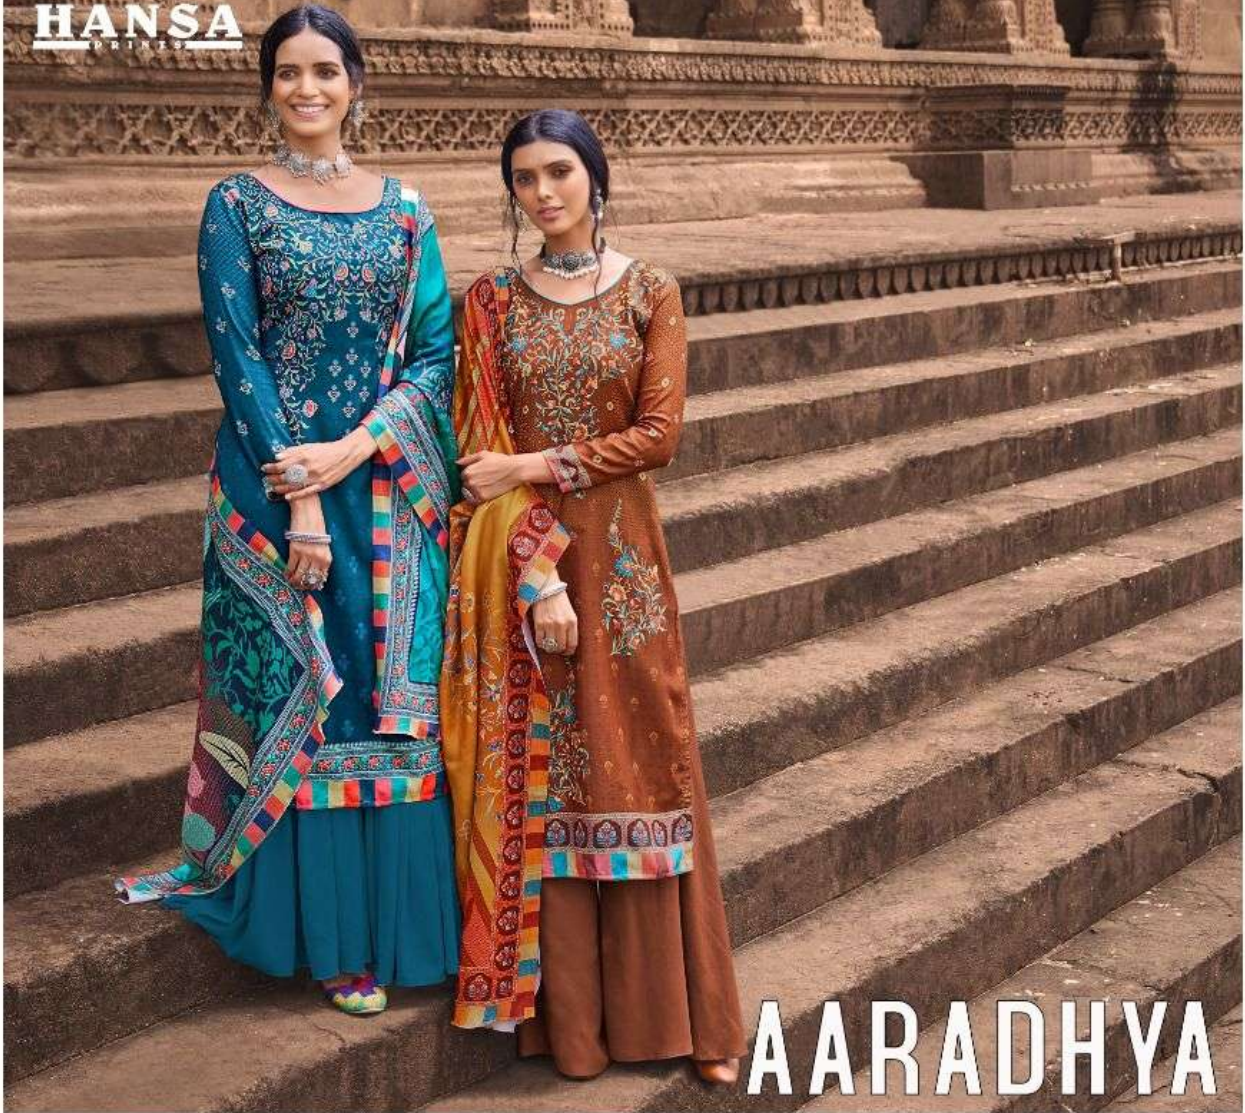

HIDAYA

HANSA
LIFESTYLE

AARADHYA

TOP	PASHMINA DIGITAL PRINT WITH WORK
BOTTOM	PASHMINA DAYED
DUPPATA	ACRYLIC PASHMINA DIGITAL PRINT

HANSA

|| Classy Choice ||

You're exactly on the right track for picking up your trendy ethnic look
while you choose it from collection Hansa.