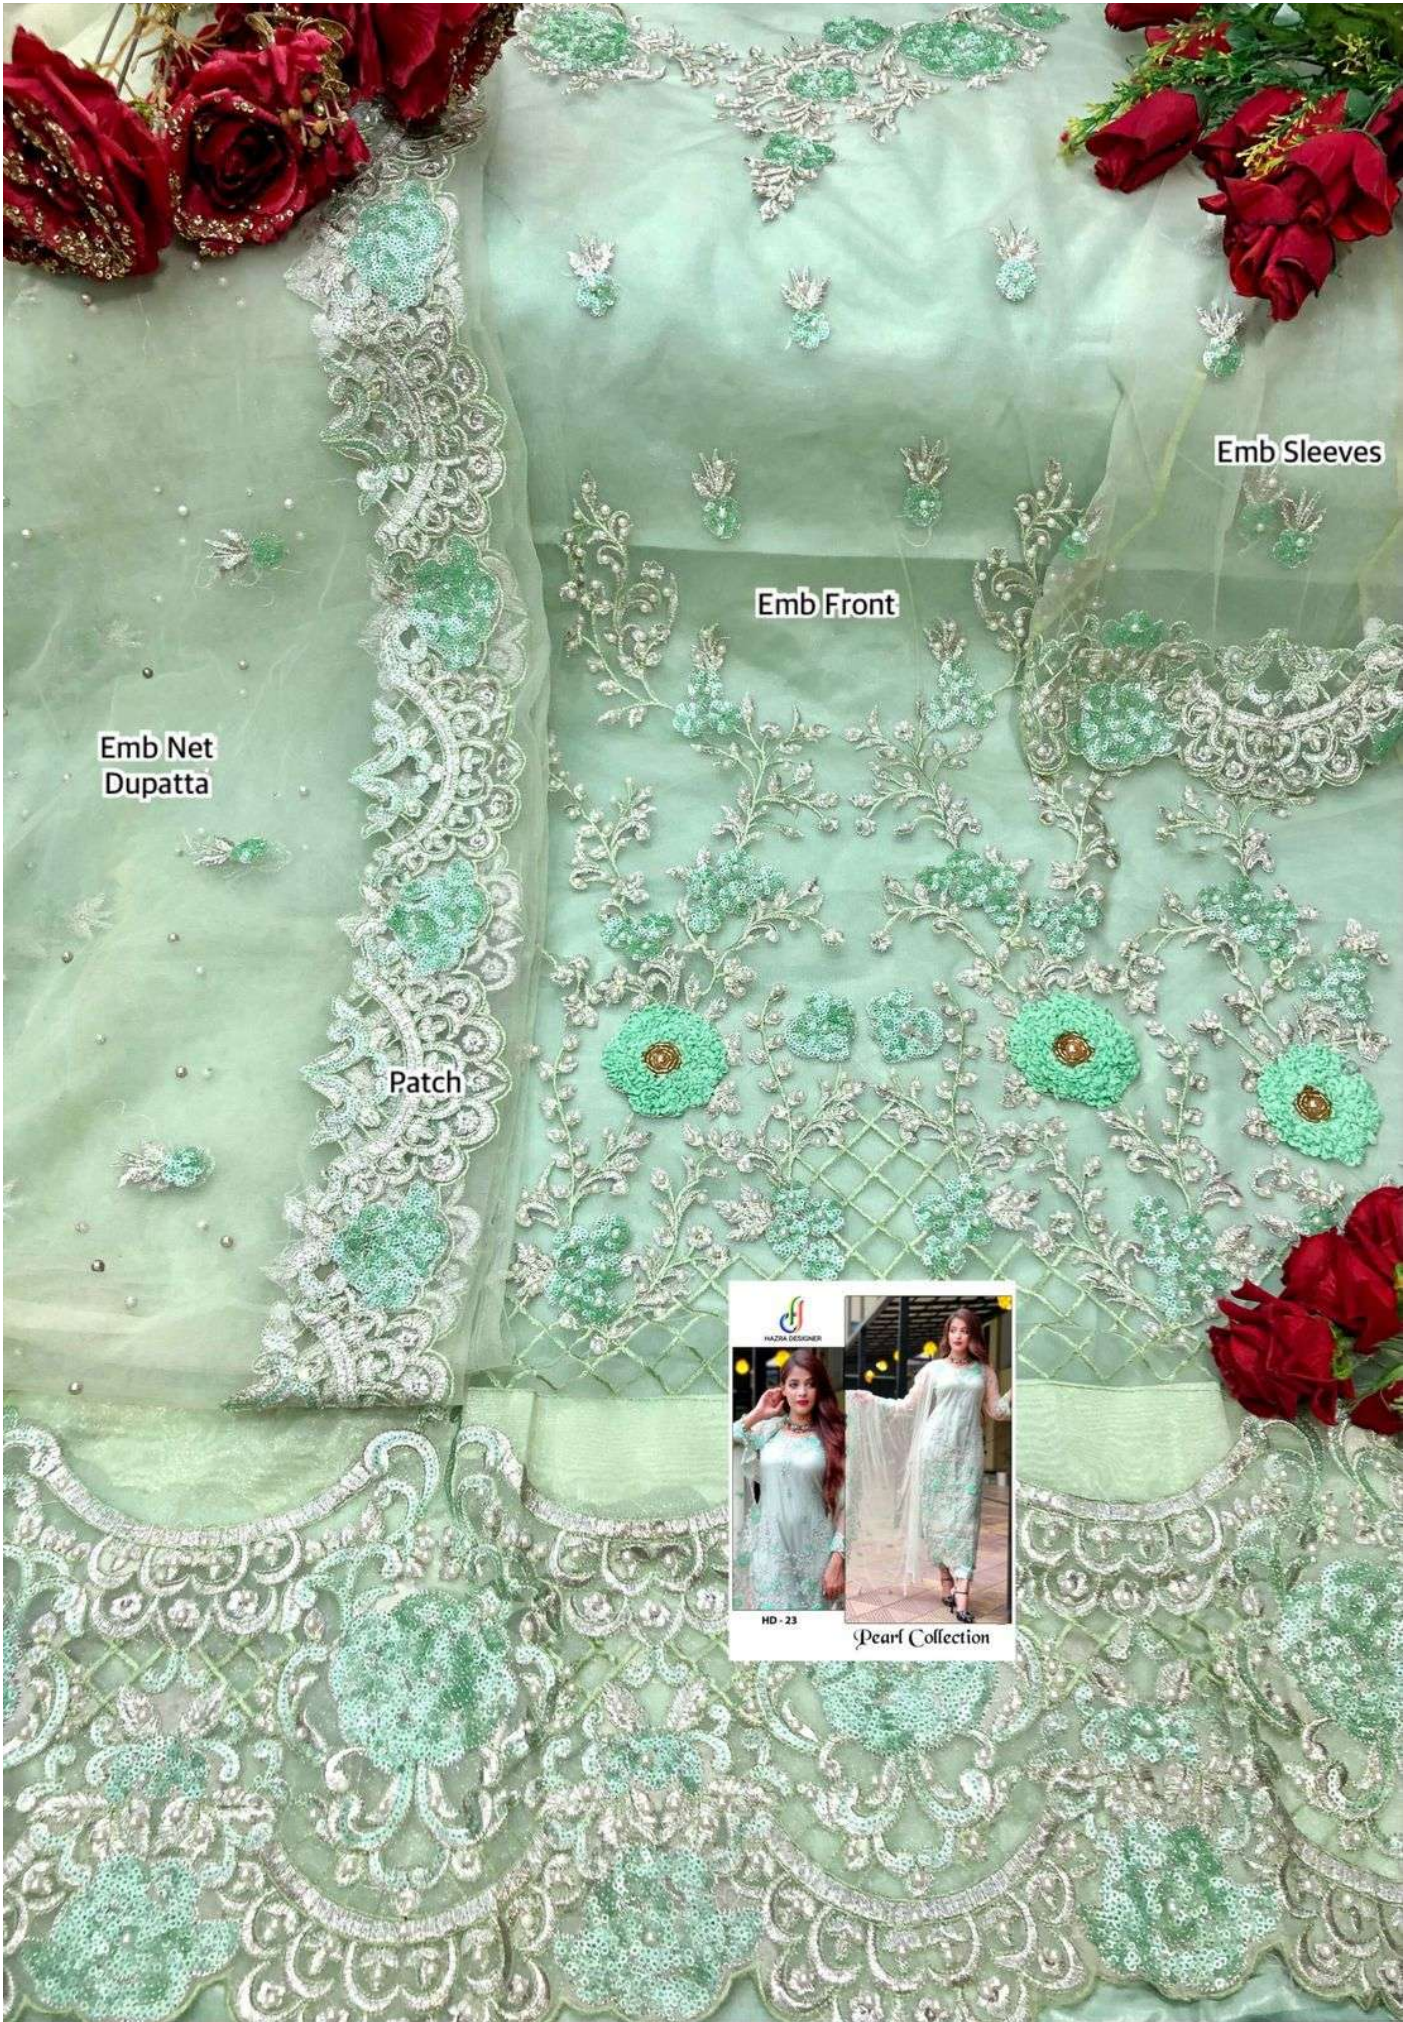

HAZRA DESIGNER

HD - 23

Pearl Collection

HAZRA DESIGNER

HD - 23

Pearl Collection

Emb Net Dupatta

Patch

Emb Front

Emb Sleeves