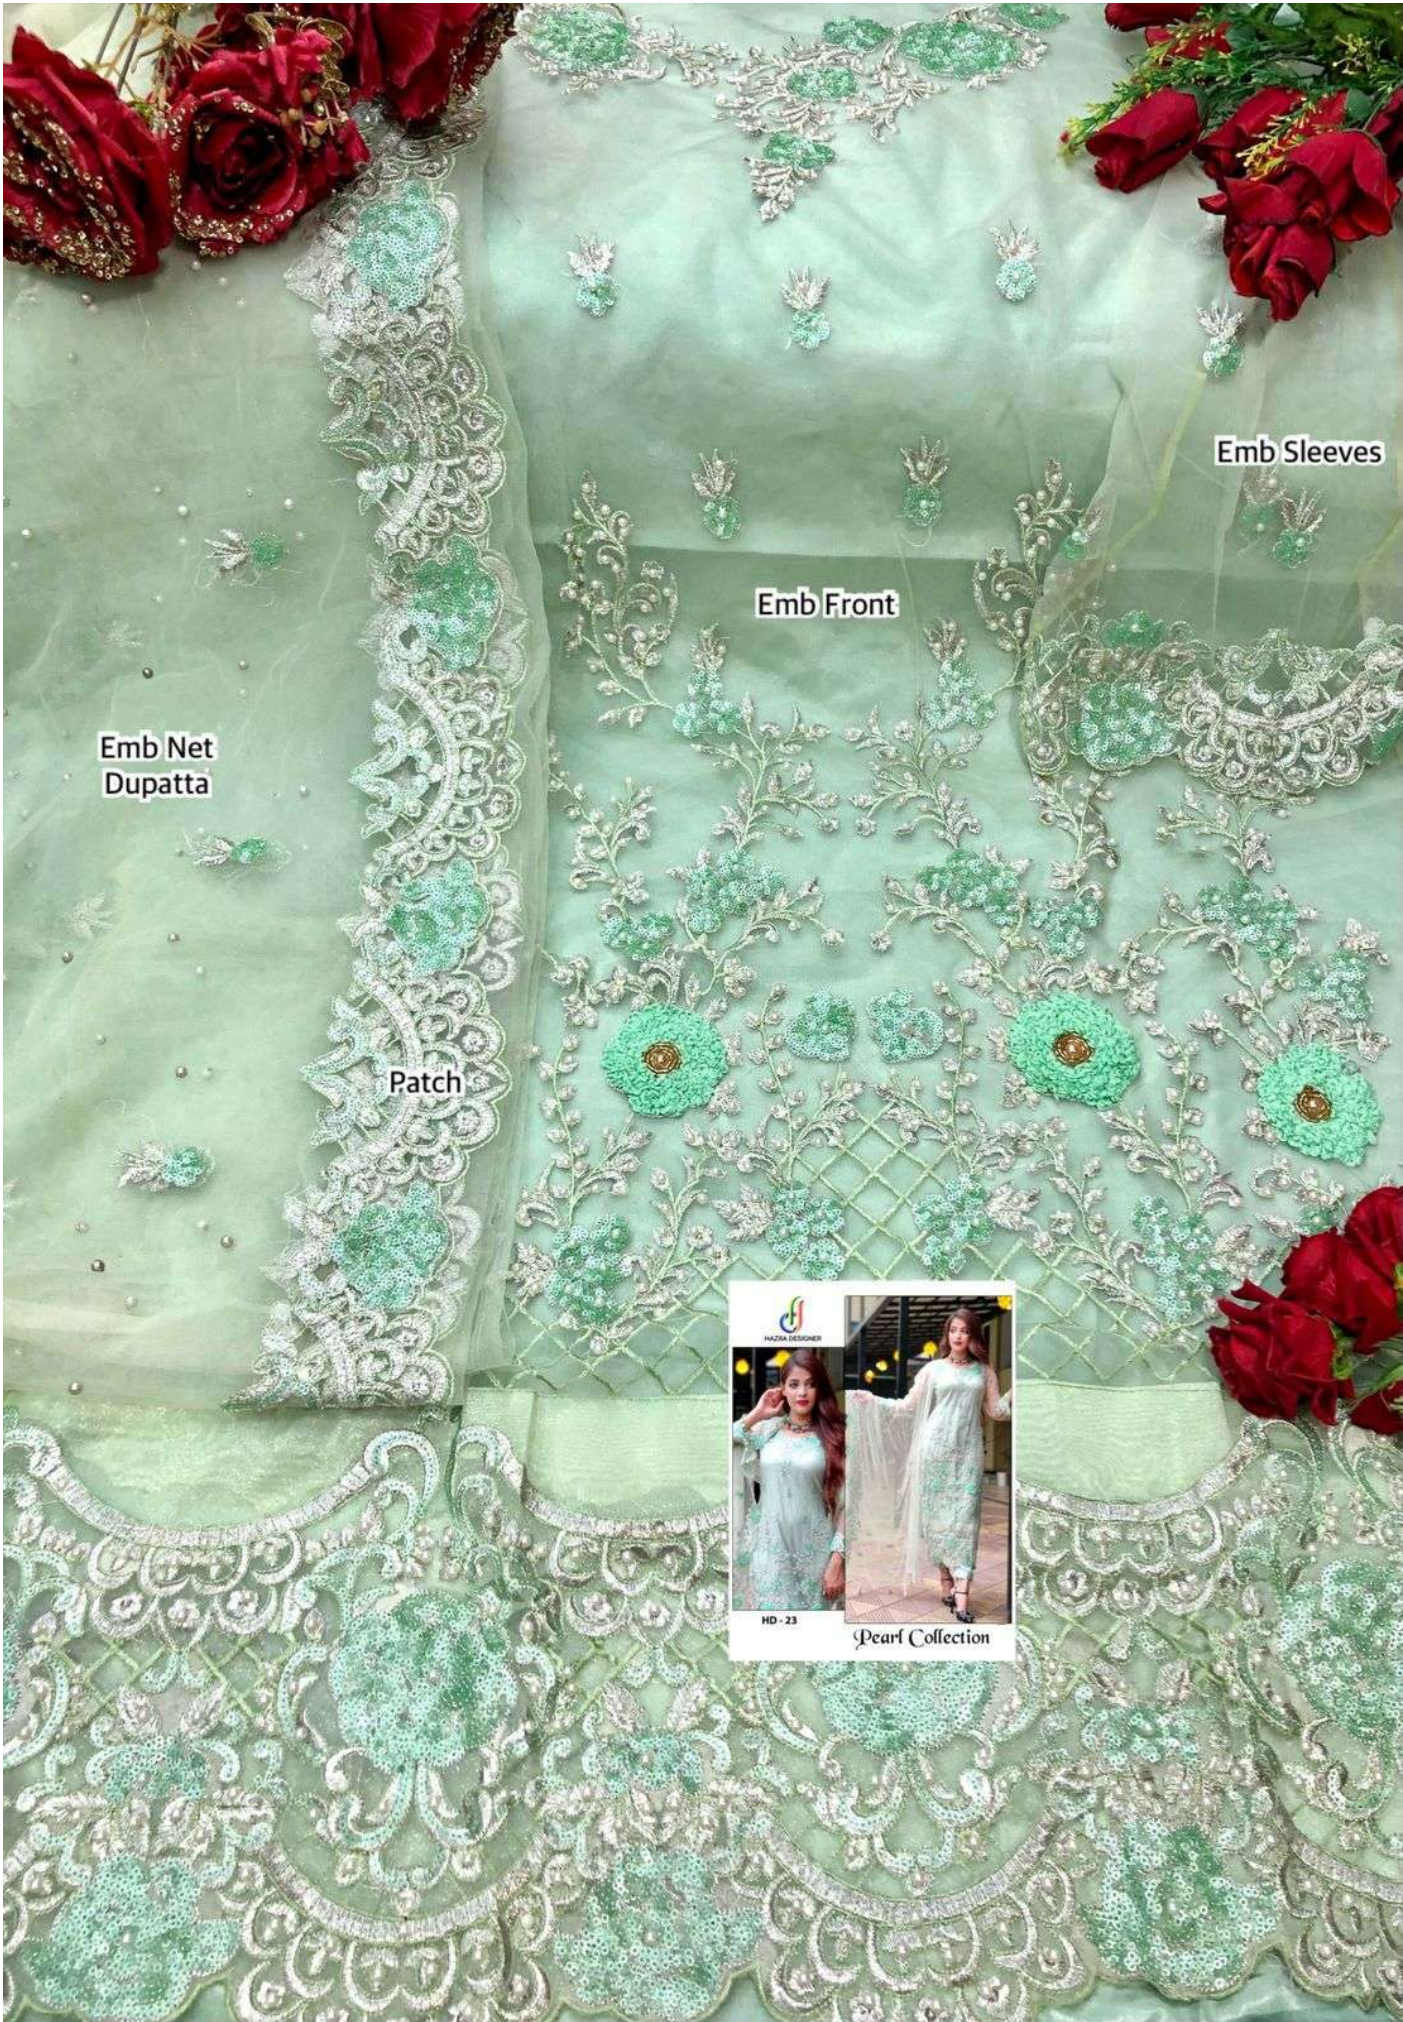

HAZRA DESIGNER

HD - 23

Pearl Collection

HAZRA DESIGNER

HD - 23

Pearl Collection

Emb Net Dupatta

Emb Sleeves

Emb Front

Patch