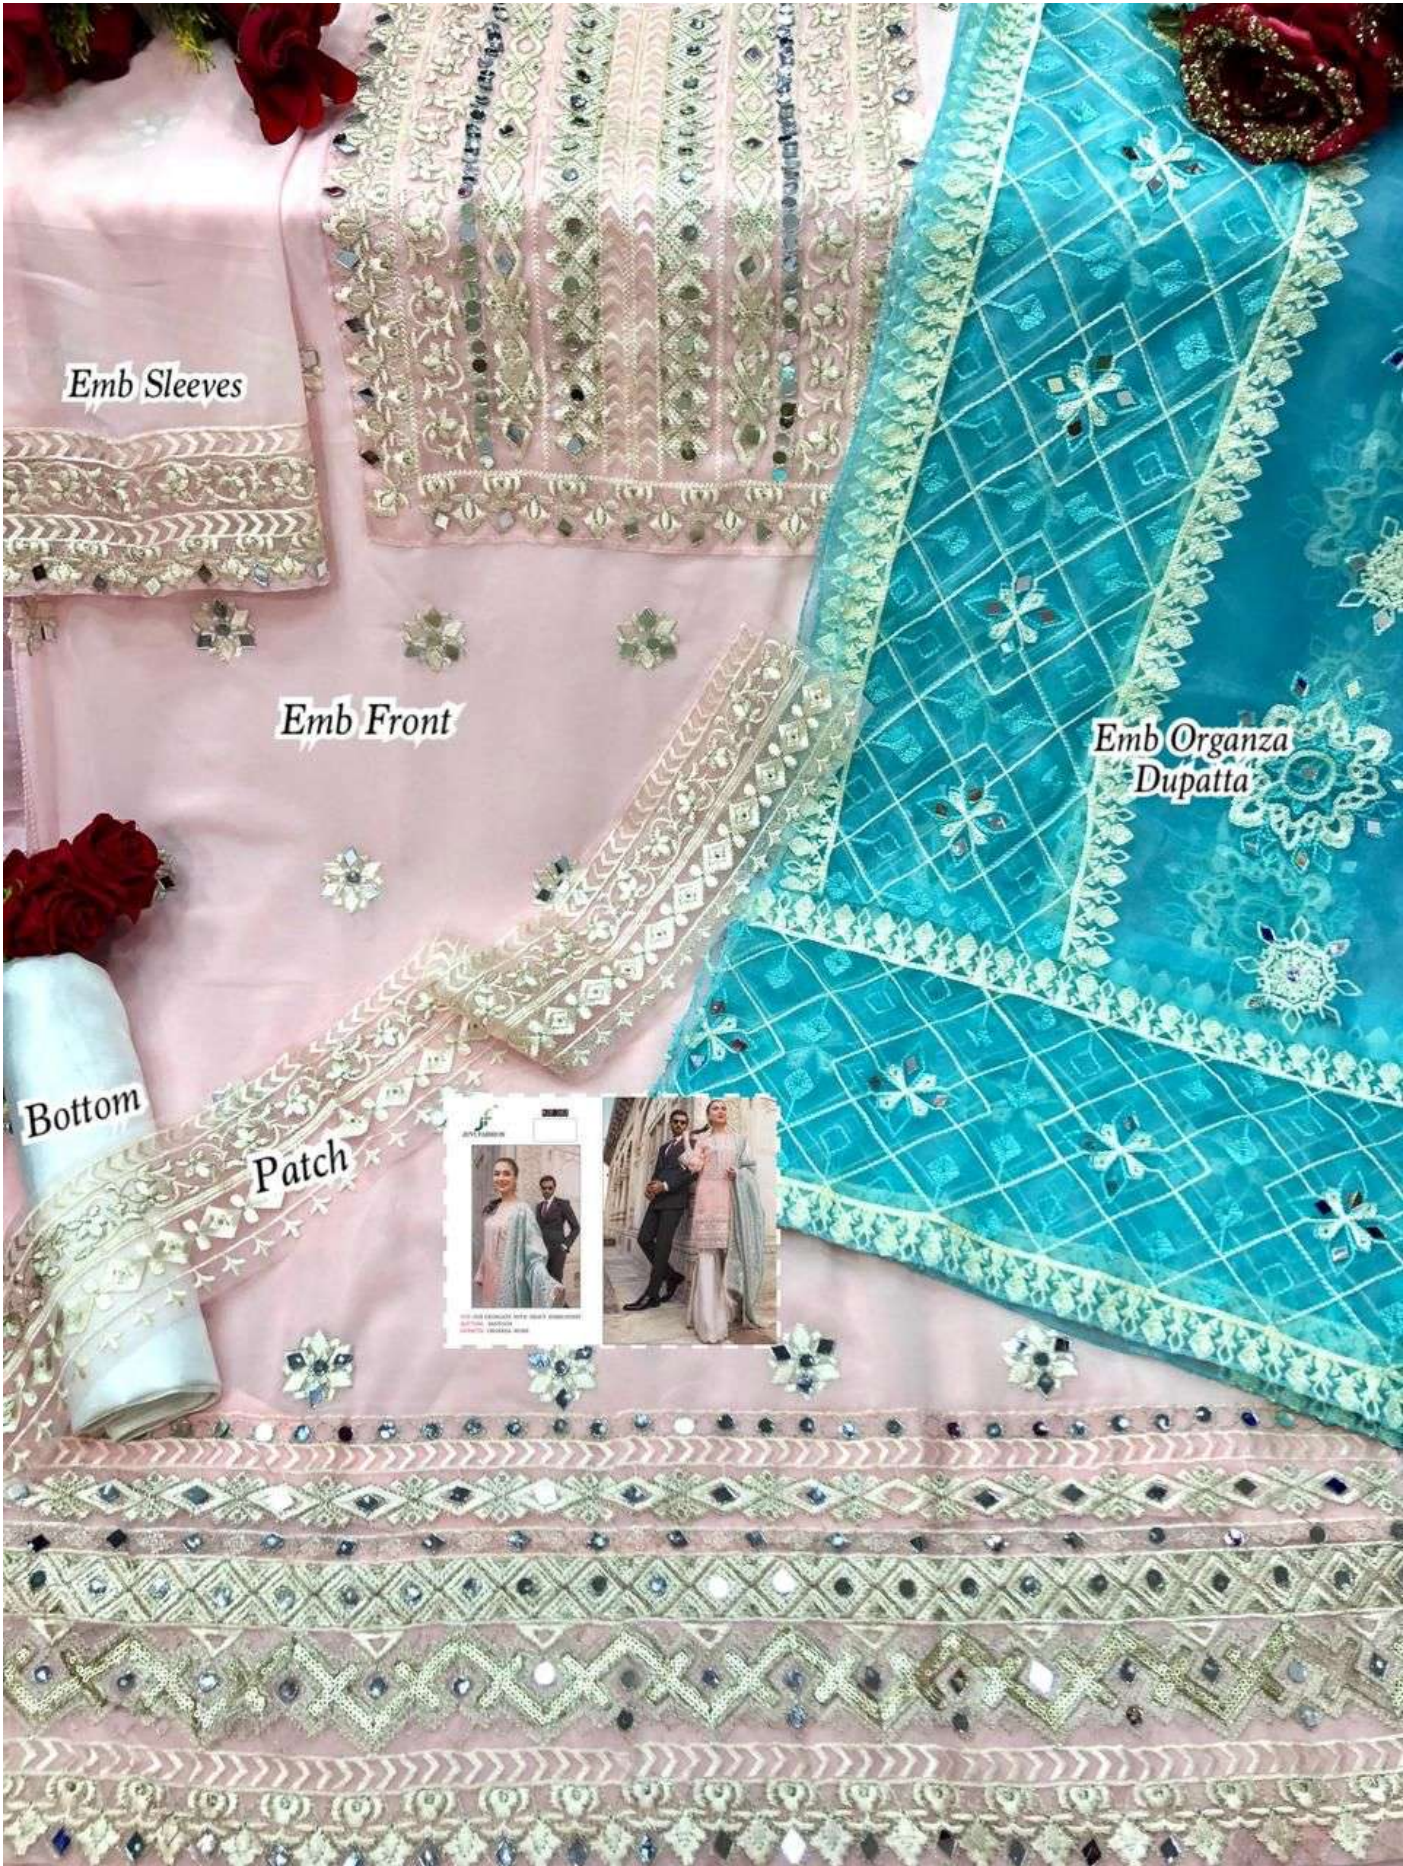

TOP- FOX GEORGATE WITH HEAVY EMBROIDERY
BOTTOM- SANTOON
DUPATTA - ORGENZA WORK

TOP- FOX GEORGATE WITH HEAVY EMBROIDERY
BOTTOM- SANTOON
DUPATTA - ORGENZA WORK

Emb Sleeves

Emb Front

Emb Organza Dupatta

Bottom