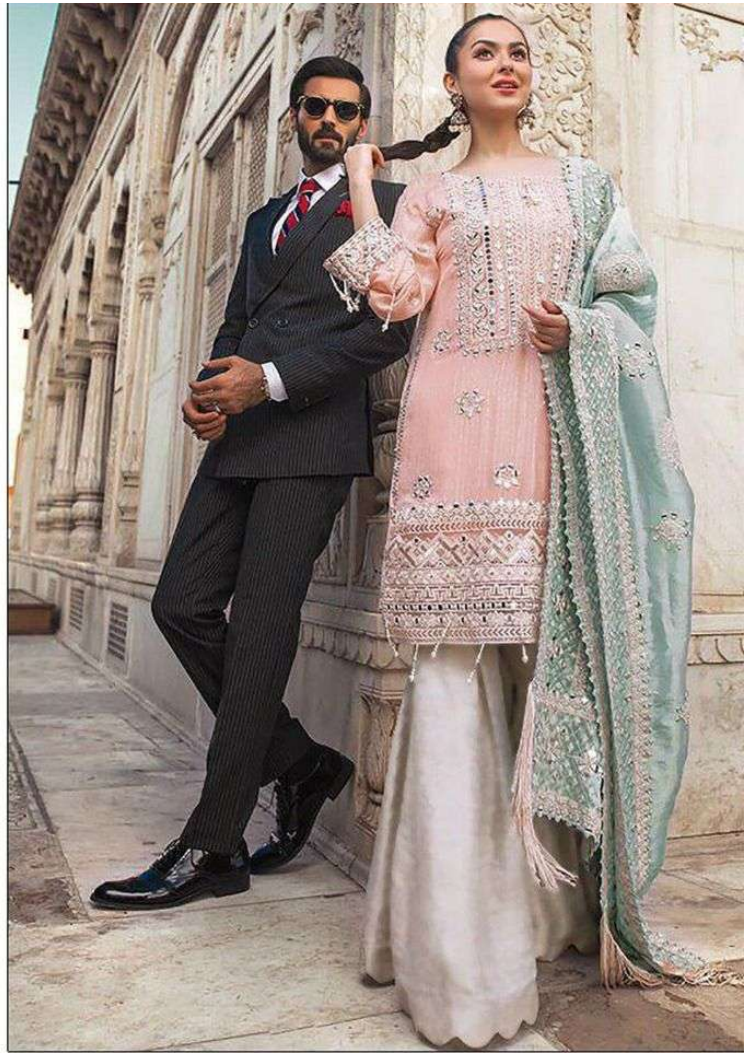

TOP- FOX GEORGATE WITH HEAVY EMBROIDERY
BOTTOM- SANTOON
DUPATTA - ORGENZA WORK

TOP- FOX GEORGATE WITH HEAVY EMBROIDERY
BOTTOM- SANTOON
DUPATTA - ORGENZA WORK

Emb Sleeves

Emb Front

Emb Organza Dupatta

Bottom