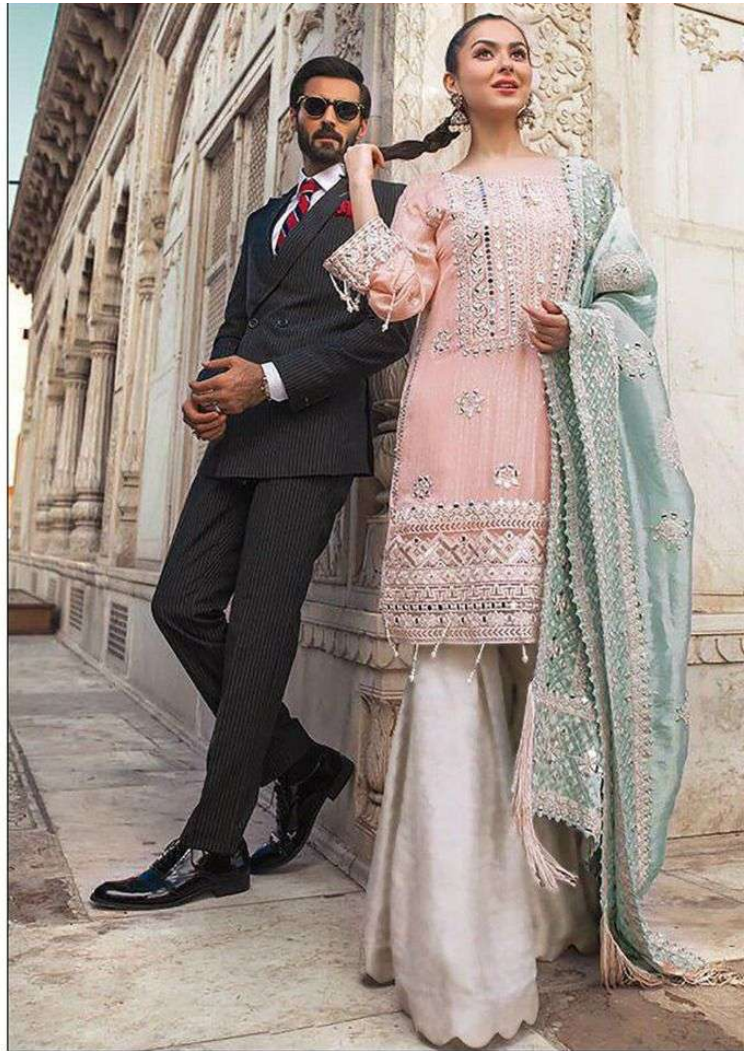

TOP- FOX GEORGATE WITH HEAVY EMBROIDERY
BOTTOM- SANTOON
DUPATTA - ORGENZA WORK

TOP- FOX GEORGATE WITH HEAVY EMBROIDERY
BOTTOM- SANTOON
DUPATTA - ORGENZA WORK

Emb Sleeves

Emb Front

Emb Organza Dupatta

Bottom