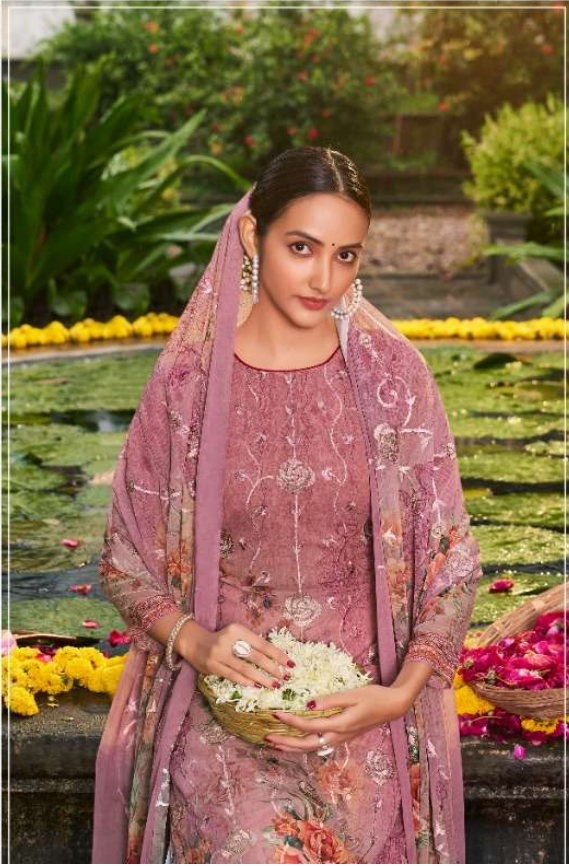

Mayur FABRICS

4707