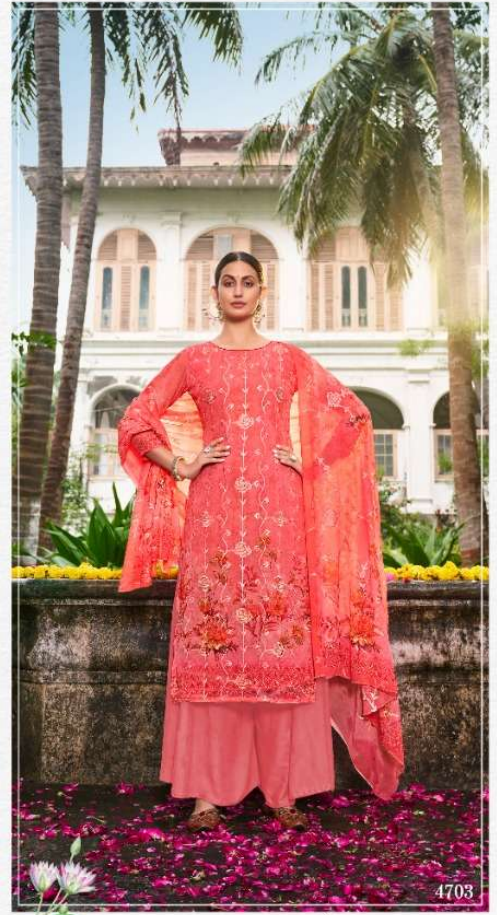

MOON

Rise

VRINDAVAN

MOON

Rise

VRINDAVAN

TOP	GEORGETTE DIGITAL PRINT WITH WORK
INNER	SANTOON DYED
BOTTOM	SANTOON DYED
DUPPATA	GEORGETTE DIGITAL PRINT WITH WORK

4708

Mayur FABRICS

4707

Mayur FABRICS

4706

4705 ◊

Mayur FABRICS

4702