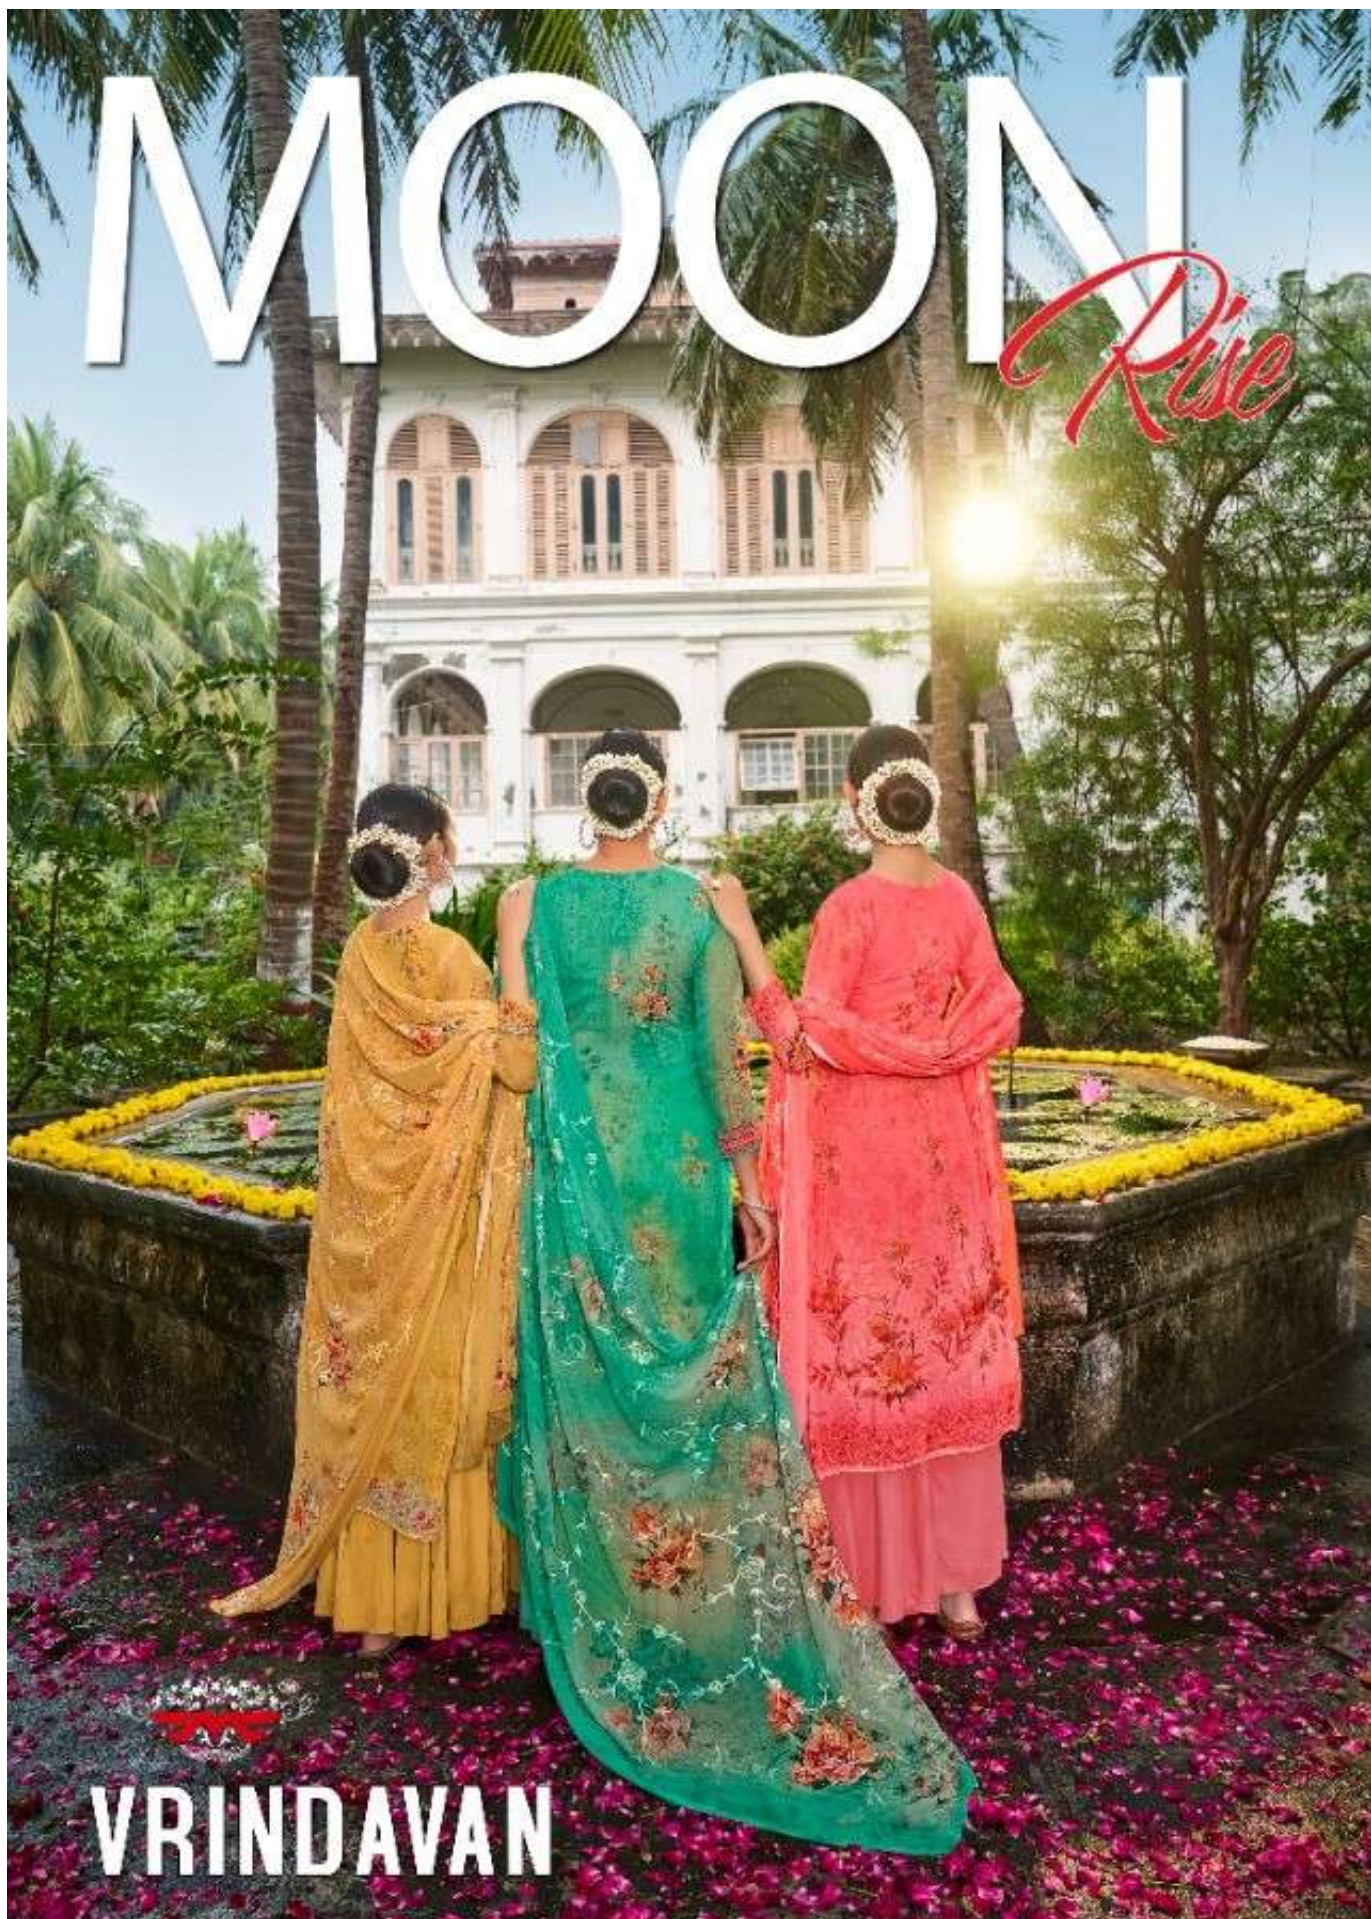

MOON

Rise

VRINDAVAN

MOON

Rise

VRINDAVAN

TOP	GEORGETTE DIGITAL PRINT WITH WORK
INNER	SANTOON DYED
BOTTOM	SANTOON DYED
DUPPATA	GEORGETTE DIGITAL PRINT WITH WORK

Mayur FABRICS