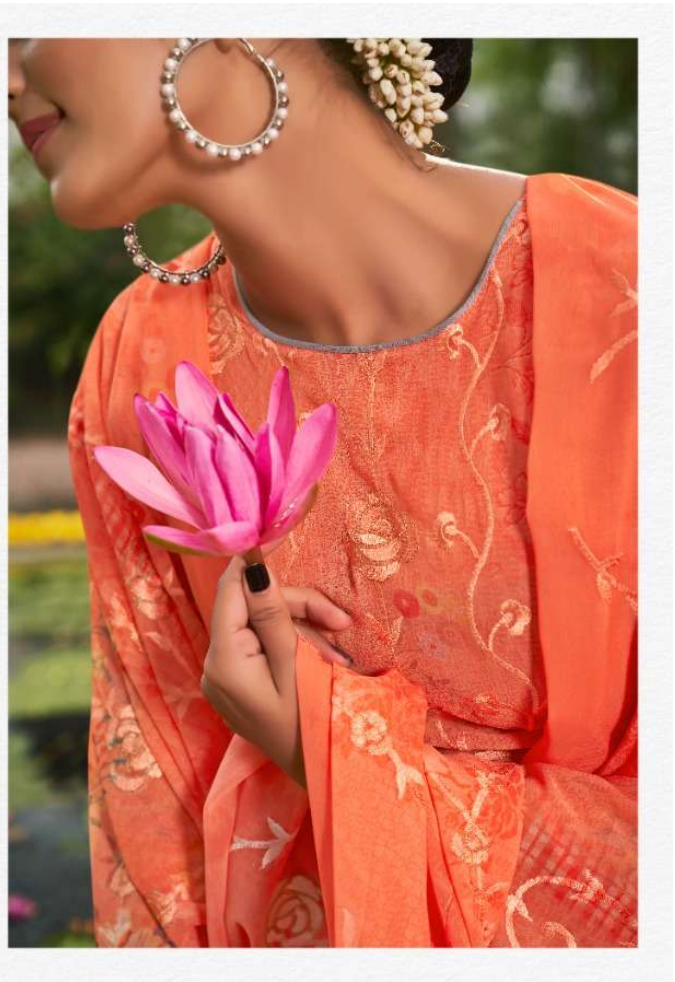

MOON

Rise

VRINDAVAN

MOON

Rise

VRINDAVAN

TOP	GEORGETTE DIGITAL PRINT WITH WORK
INNER	SANTOON DYED
BOTTOM	SANTOON DYED
DUPPATA	GEORGETTE DIGITAL PRINT WITH WORK

Mayur FABRICS