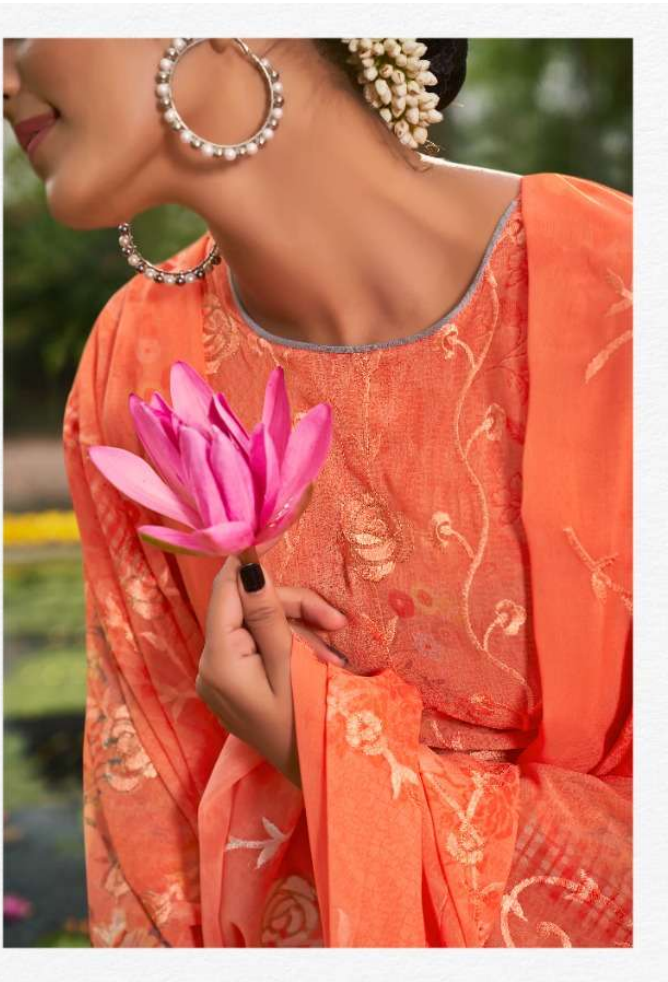

MOON

Rise

VRINDAVAN

MOON

Rise

VRINDAVAN

TOP	GEORGETTE DIGITAL PRINT WITH WORK
INNER	SANTOON DYED
BOTTOM	SANTOON DYED
DUPPATA	GEORGETTE DIGITAL PRINT WITH WORK

4708