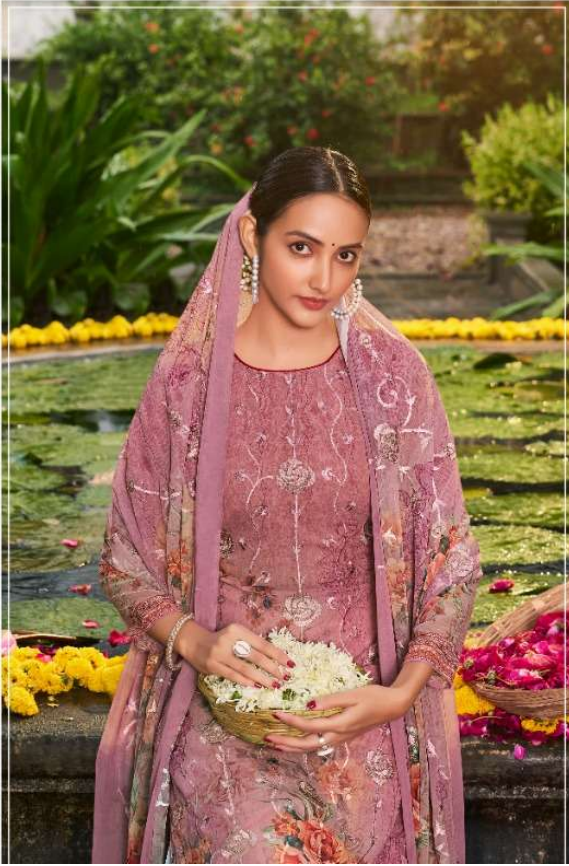

MOON

Rise

VRINDAVAN

MOON

Rise

VRINDAVAN

TOP	GEORGETTE DIGITAL PRINT WITH WORK
INNER	SANTOON DYED
BOTTOM	SANTOON DYED
DUPPATA	GEORGETTE DIGITAL PRINT WITH WORK

Mayur FABRICS