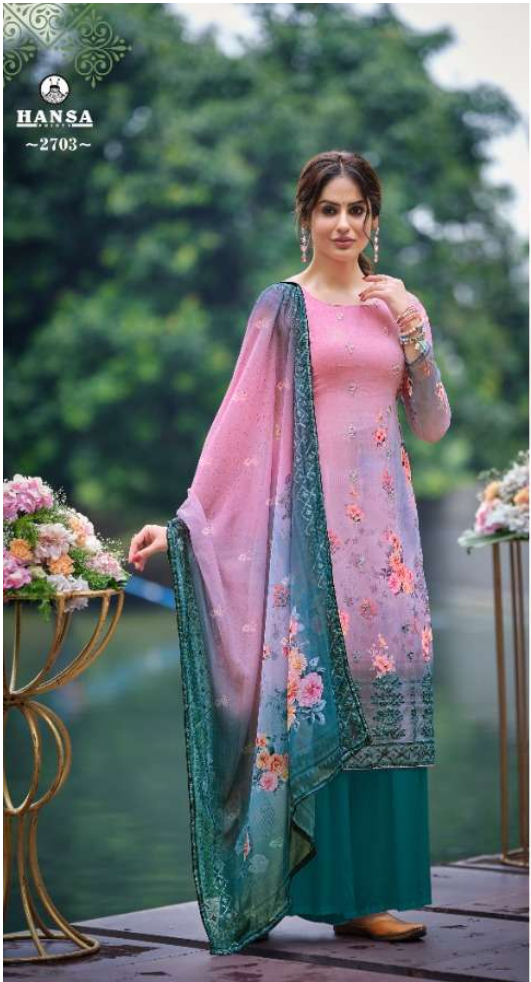

HANSA
FESTIVE

SAHELI

HUSNA

Area

HANSA
~2701~

HANSA
~2702~

HANSA
~2703~

HANSA
~2704~

~2701~

~2702~

~2703~

~2704~

~2705~

~2706~

HANSA
SHEER
SAREES

SAHELI

HUSNA
Area

TOP	GEORGETTE DIGITAL PRINT WITH WORK
INNER	SANTOON DYED
BOTTOM	SANTOON DYED
DUPPATA	GEORGETTE DIGITAL PRINT WITH WORK