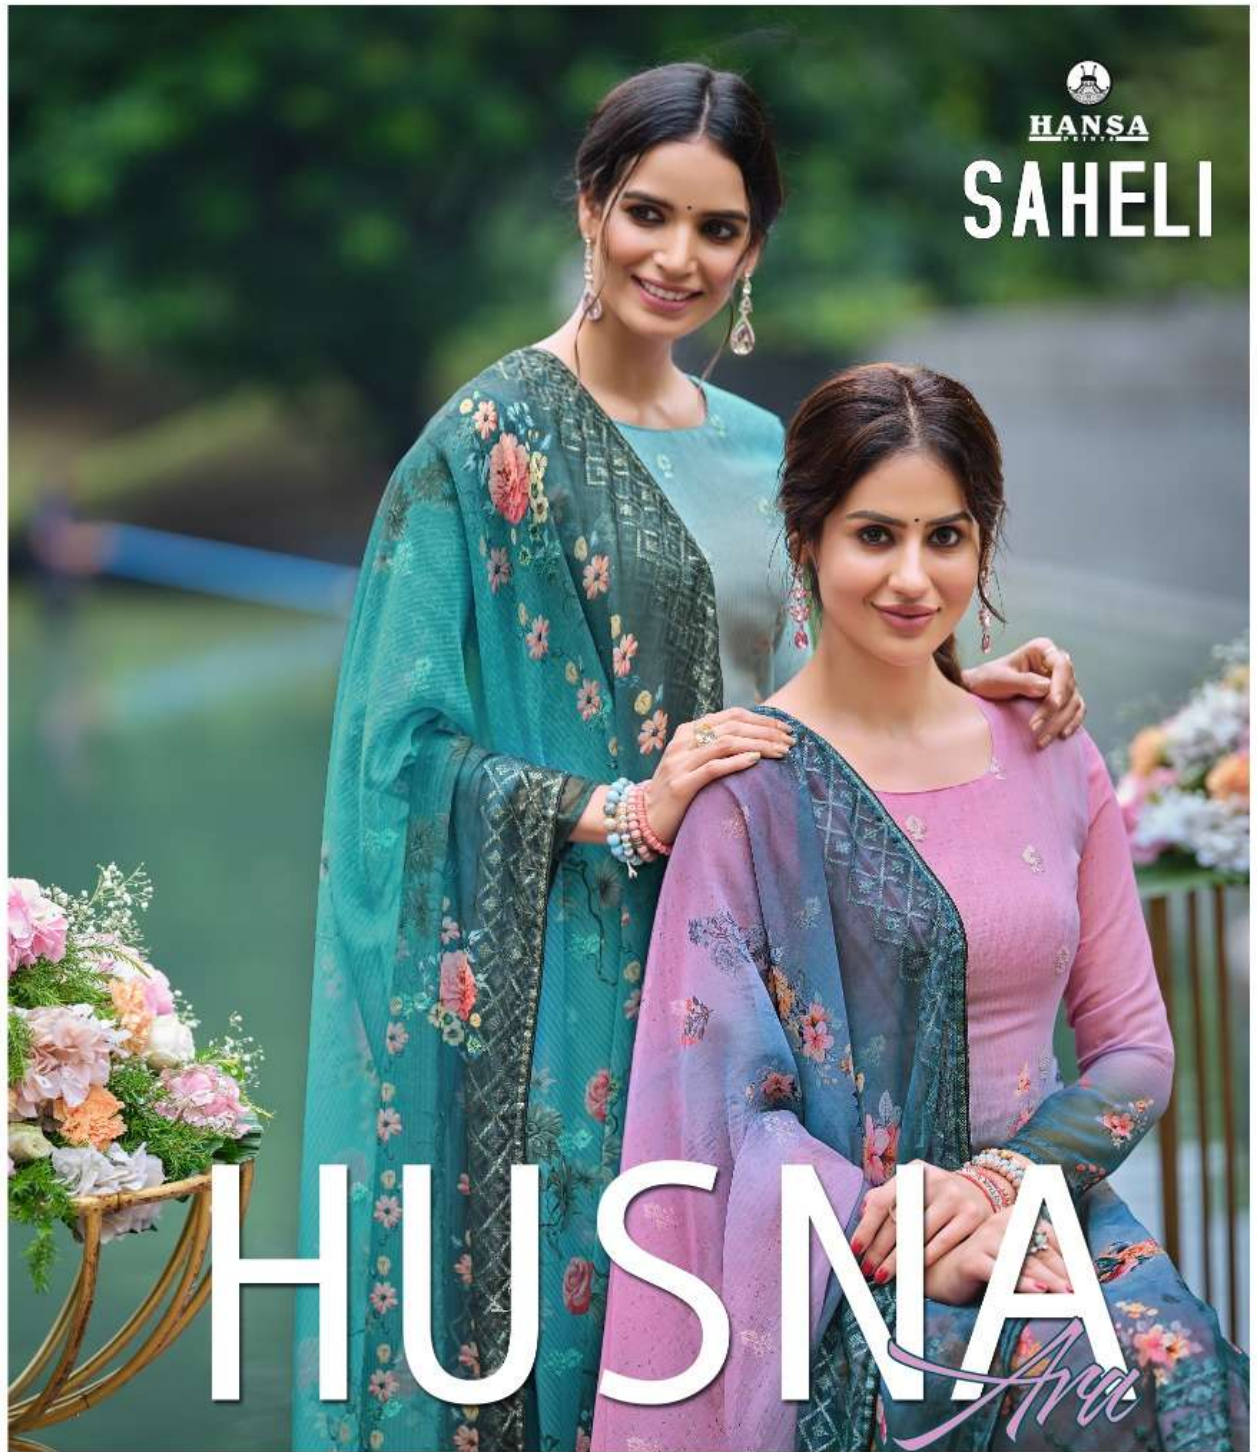

HANSA  
FABRICS

SAHELI

HUSNA

*Area*

HANSA  
~2703~

HANSA  
~2704~

~2701~

~2702~

~2703~

~2704~

~2705~

~2706~

HANSA  
SHEER  
SAREES

SAHELI

HUSNA  
*Arca*

TOP	GEORGETTE DIGITAL PRINT WITH WORK
INNER	SANTOON DYED
BOTTOM	SANTOON DYED
DUPPATA	GEORGETTE DIGITAL PRINT WITH WORK