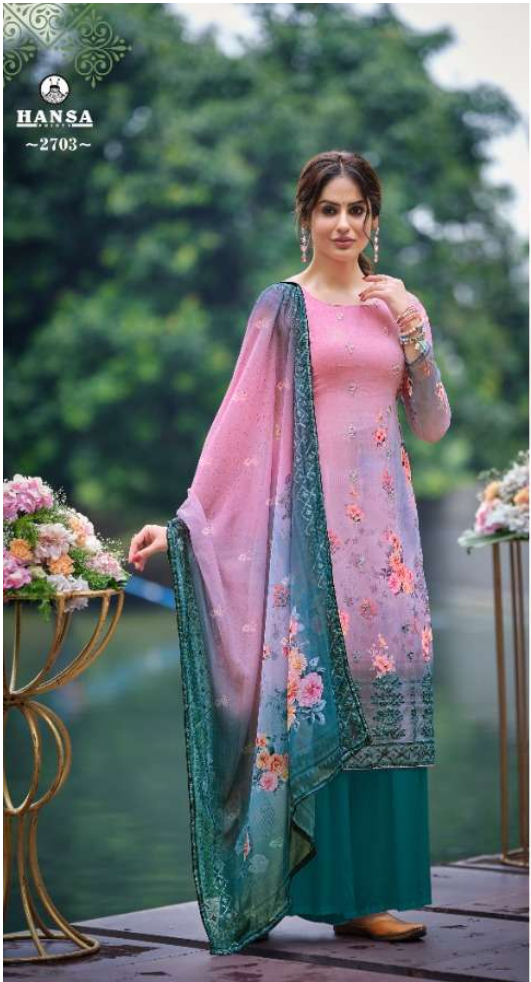

HANSA
FABRICS

SAHELI

HUSNA

Area

HANSA
~2701~

HANSA
~2702~

HANSA
~2703~

HANSA
~2704~

~2701~

~2702~

~2703~

~2704~

~2705~

~2706~

HANSA
SAREES

SAHELI

HUSNA
Arca

TOP	GEORGETTE DIGITAL PRINT WITH WORK
INNER	SANTOON DYED
BOTTOM	SANTOON DYED
DUPPATA	GEORGETTE DIGITAL PRINT WITH WORK