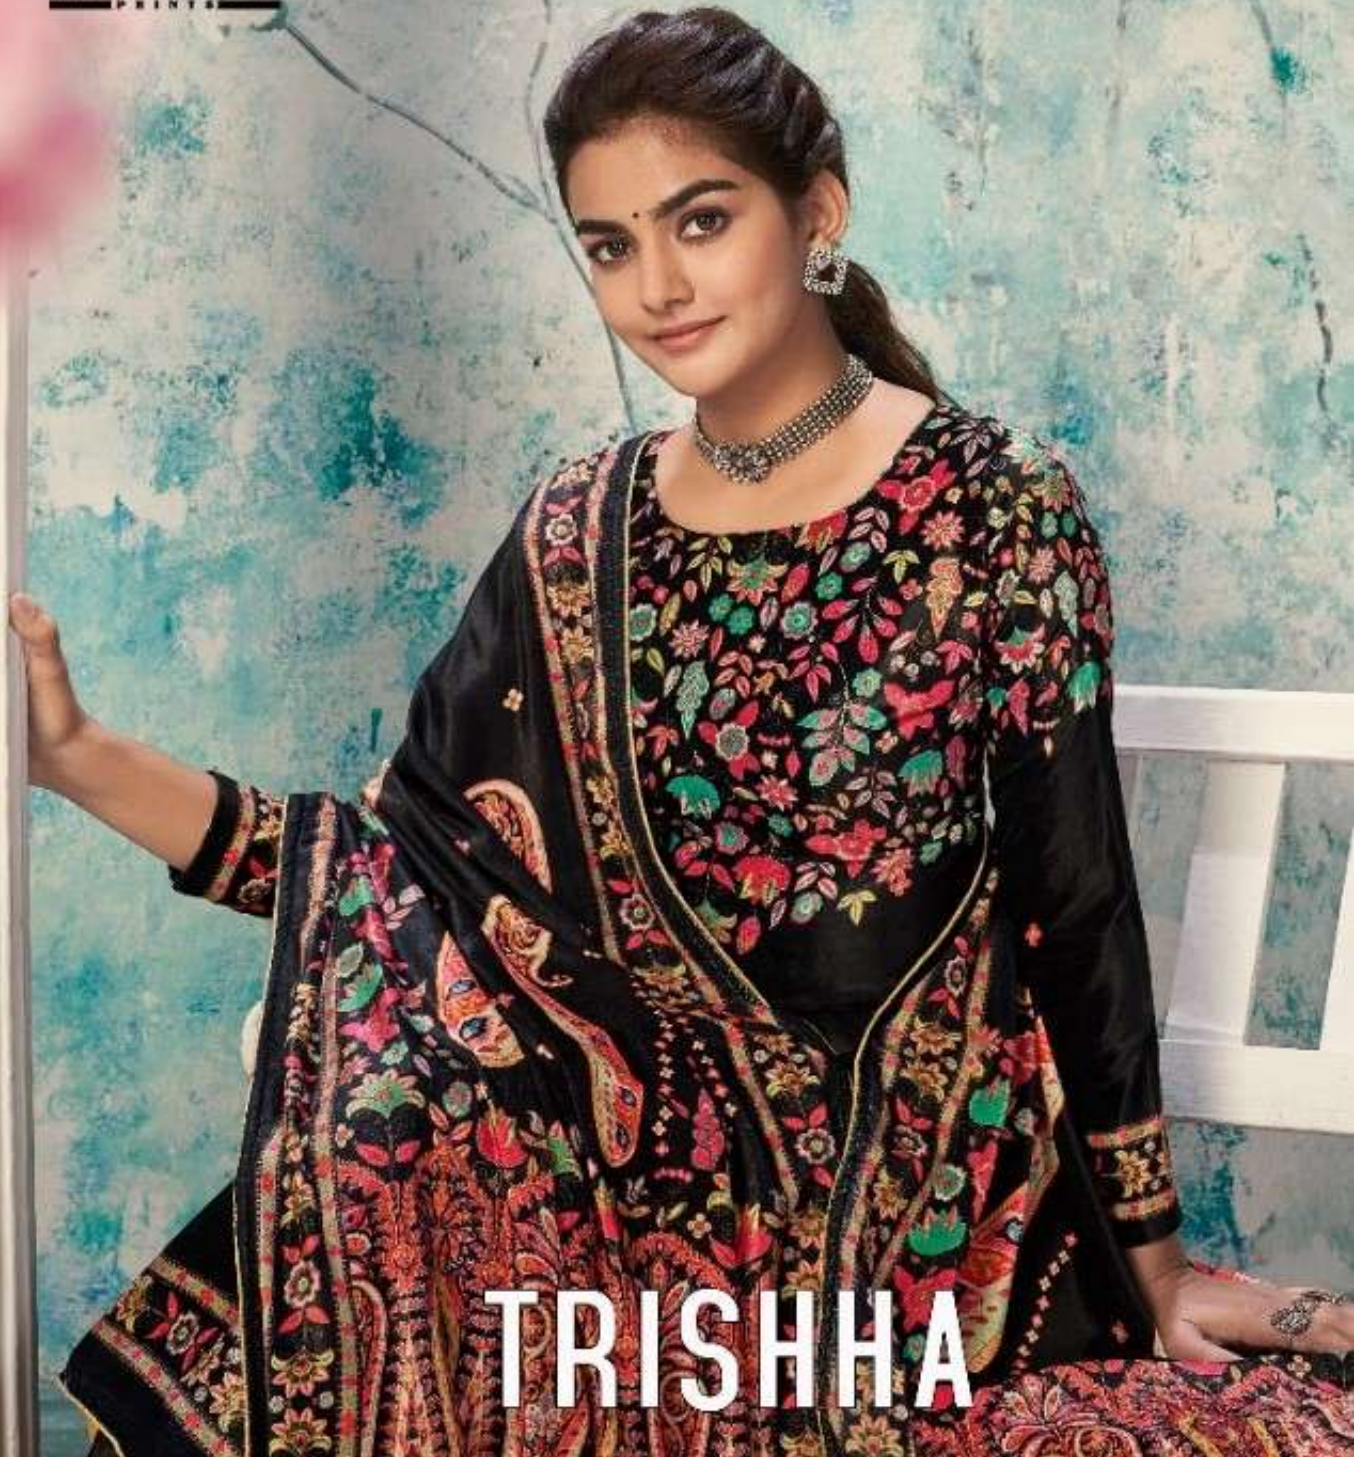

HUSNA

HANSA
PRINTS

Arca

TRISHHA