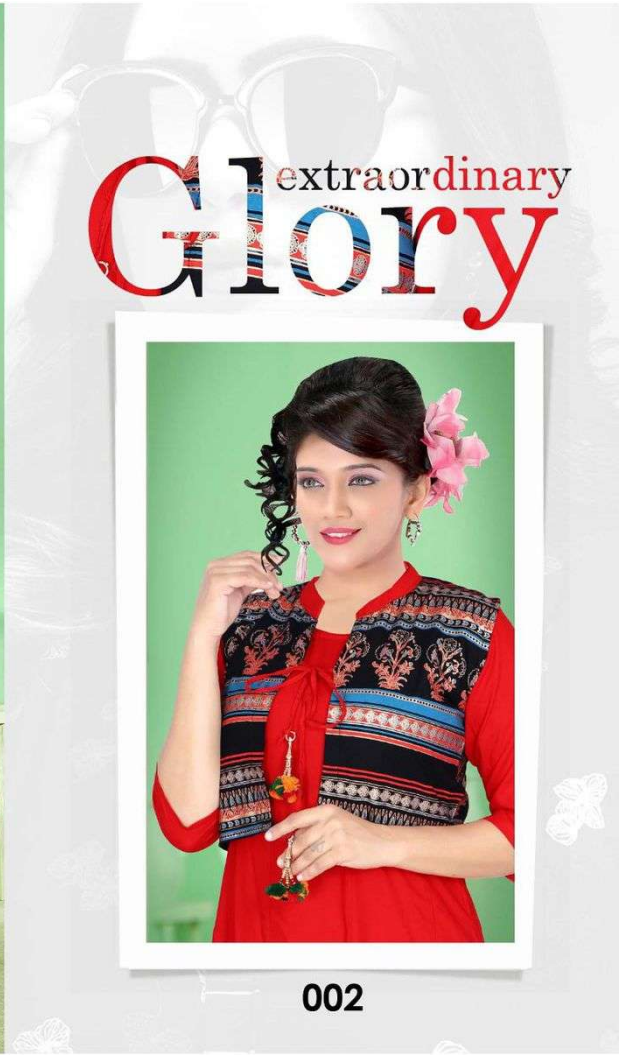

BIGBOTTOM
FEEL OF INDIA

GULABO

VOL-2

Fabric -Rayon with block print
Style-Flair with Jacket

M L XL XXL

001

TRADITIONAL clothing

BIGBOTTOM
FEEL OF INDIA
GULABO