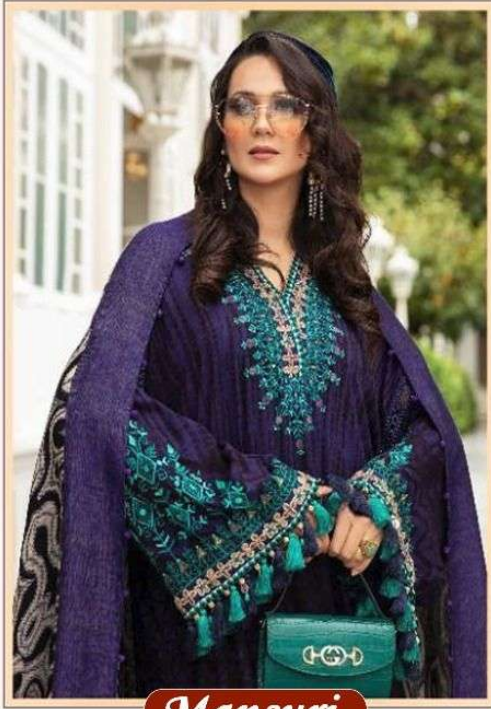

Vaayu

Mansuri

Vol-01

D-NO-11006