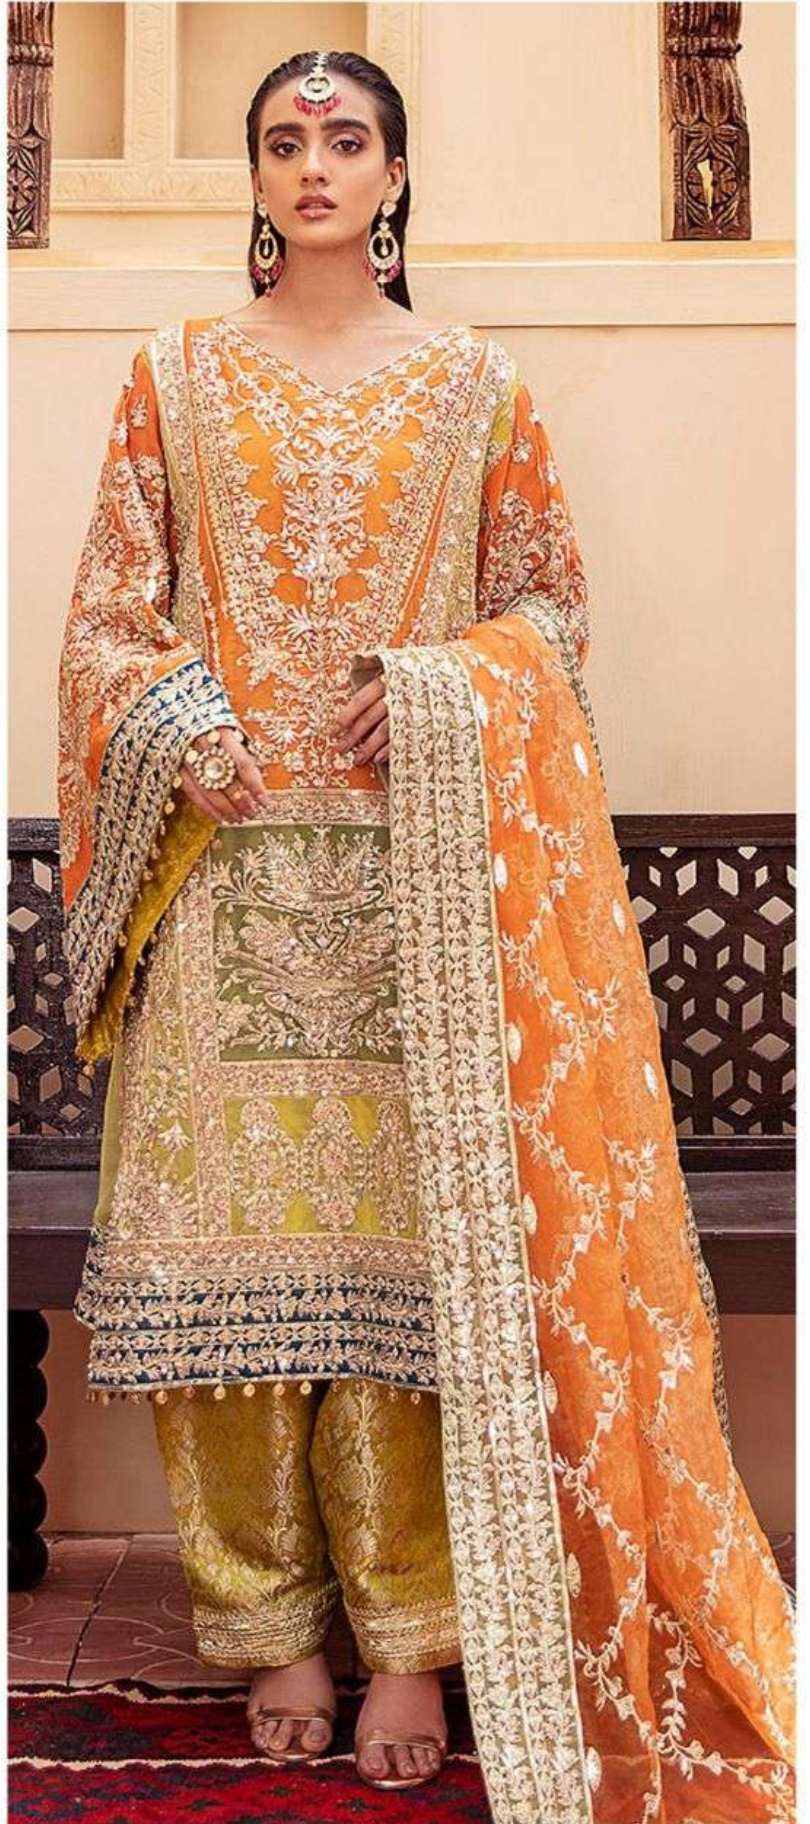

ASIM JOFA™

D.NO.
56068

TOP
ORGANZA HEAVY WORK
MULTICOLOURED SUIT

BOTTOM
BANARASI JEQRAD

DUPATTA
HEAVY ORGANZA DUPATTA
WITH EMBROIDERY WORK

ASIM JOFATM

D.NO.
56068

TOP
ORGANZA HEAVY WORK
MULTICOLOURED SUIT

BOTTOM
BANARASI JEQRAD

DUPATTA
HEAVY ORGANZA DUPATTA
WITH EMBROIDERY WORK

Heavy Emb
Organza Dupatta

Emb Sleeves

Heavy Emb
Front

Banarsi Jacquard
Bottom

ASIM JOFA®
 D.NO. 56068
 TOP
 ORGANZA HEAVY EMB
 MATCHING BOTTOM
 BOTTOM
 BANARSI JACQUARD
 DUPATTA
 HEAVY ORGANZA DUPATTA
 WITH EMBROIDERY WORK