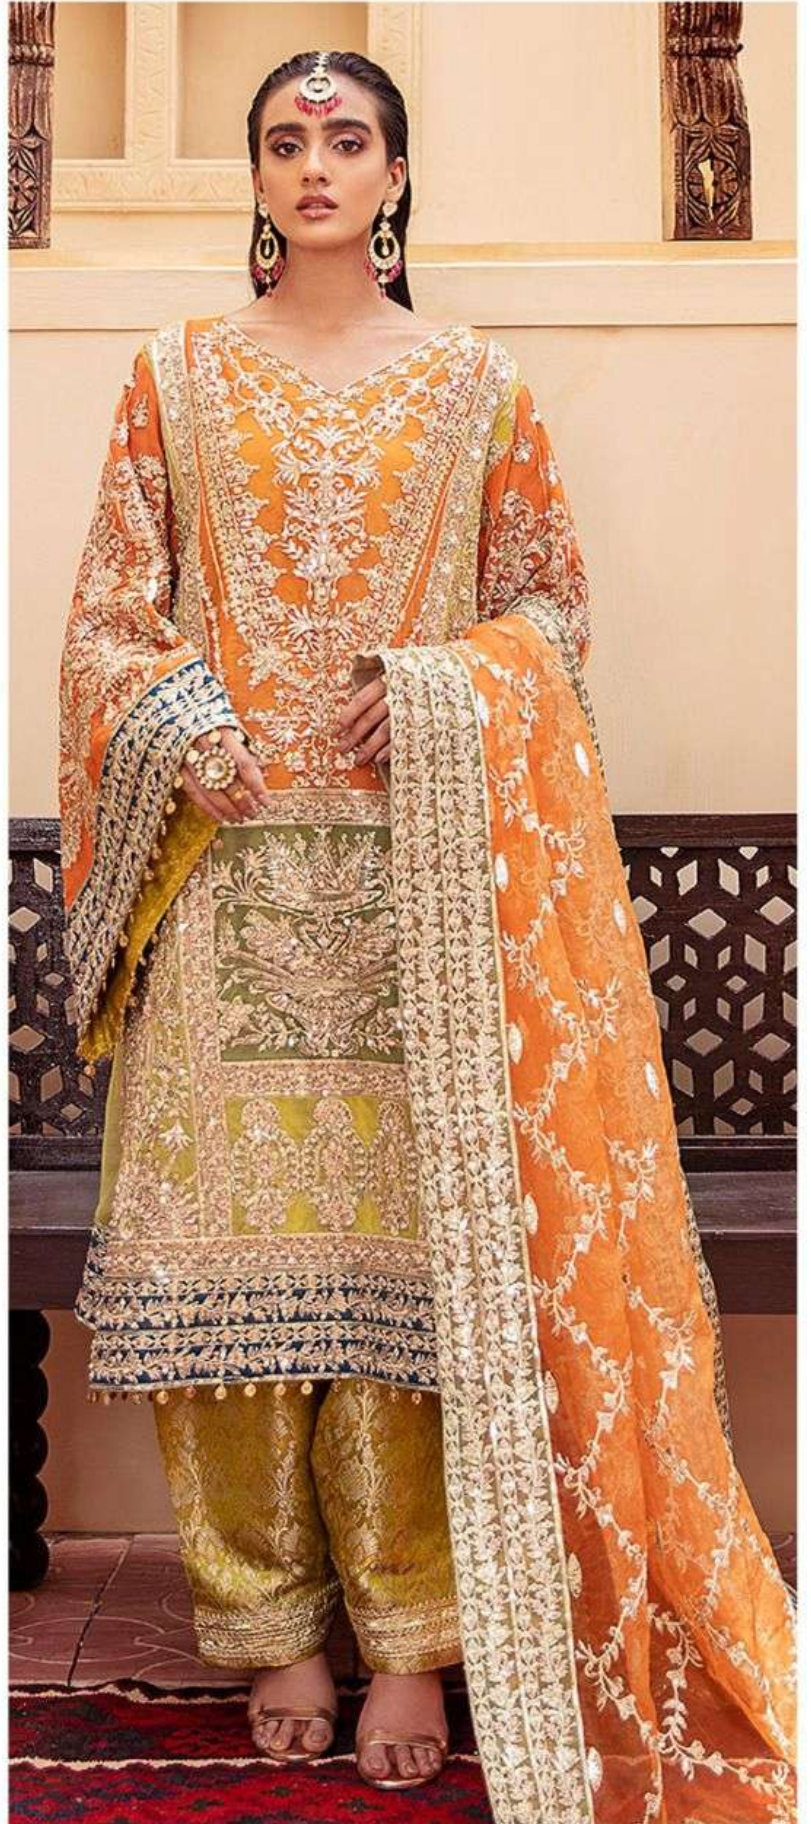

  
**ASIM JOFA**<sup>TM</sup>

**D.NO.**  
56068

**TOP**  
ORGANZA HEAVY WORK  
MULTICOLOURED SUIT

**BOTTOM**  
BANARASI JEQRAD

**DUPATTA**  
HEAVY ORGANZA DUPATTA  
WITH EMBROIDERY WORK

  
**ASIM JOFA**™

**D.NO.**  
56068

**TOP**  
ORGANZA HEAVY WORK  
MULTICOLOURED SUIT

**BOTTOM**  
BANARASI JEQRAD

**DUPATTA**  
HEAVY ORGANZA DUPATTA  
WITH EMBROIDERY WORK

Heavy Emb  
Organza Dupatta

Emb Sleeves

Heavy Emb  
Front

Banarsi Jacquard  
Bottom