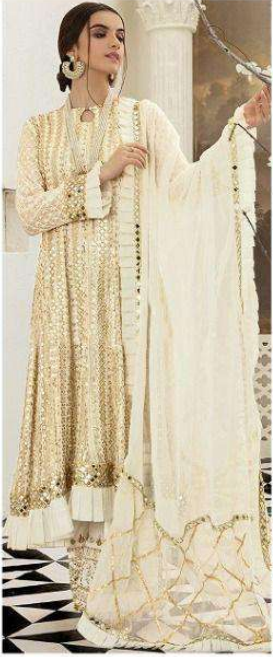

TOP - FOX GEORGETTE WITH
HEAVY EMBROIDERY
BOTTOM+INNER - HEAVY SHANTUN
WITH EMBROIDERY
DUPATTA-NAZNIN WITH EMBROIDERY
& FEEL

D.NO.1268 A