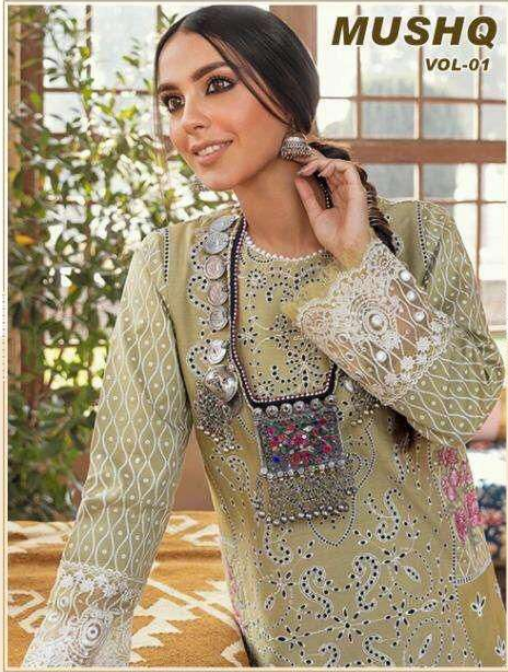

AMAZING GRACE

The Exclusive Pashmina Saree