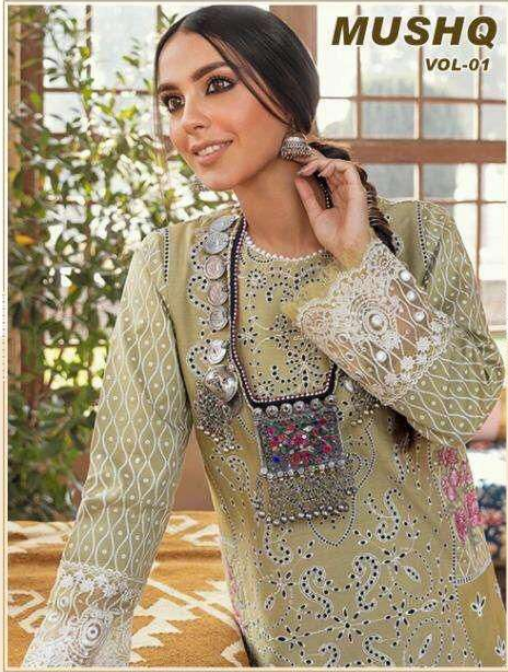

AMAZING GRACE

The Exclusive Pashmina Saree

MUSHQ
VOL-01

2142