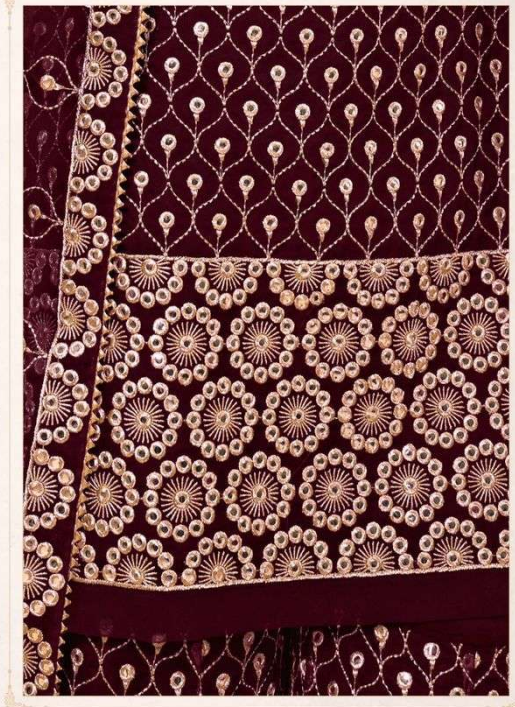

ALIZEH
BOLD & BEAUTIFUL