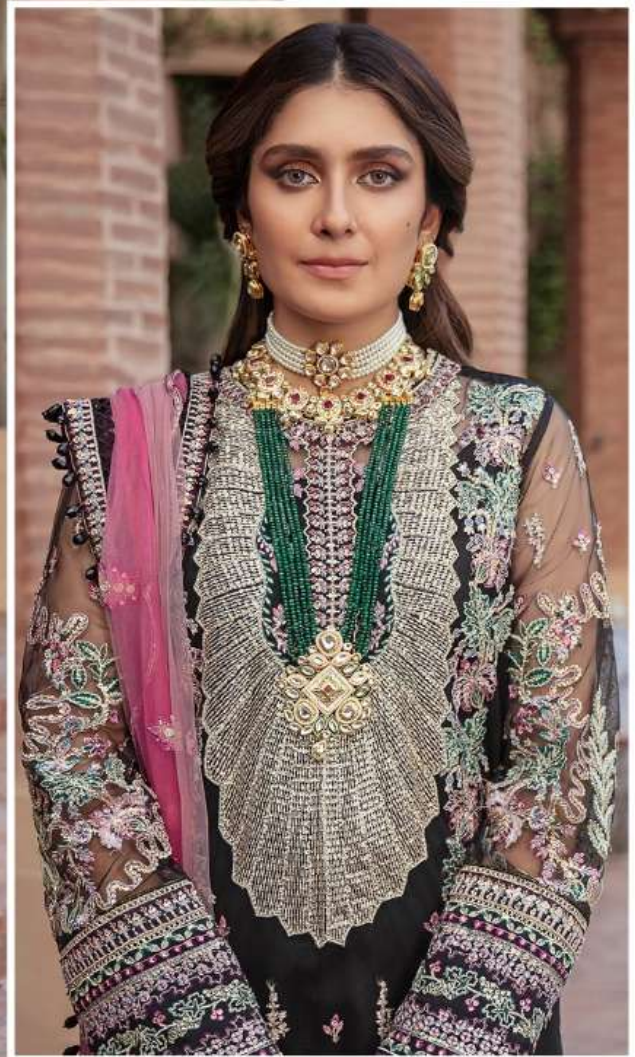

AFROZEH
VOL-2

NOOR®

14005

TOP

FOX GEORGETTE WITH
STYLISH WORK

BOTTOM-INNER
HEAVY SANTOON

DUPATTA
NET EMBROIDERY
WITH BORDER

AFROZEH
VOL-2

NOOR®

14004

TOP

FOX GEORGETTE WITH
STYLISH WORK

BOTTOM-INNER
HEAVY SANTOON

DUPATTA
NET EMBROIDERY
WITH BORDER

AFROZEH
VOL-2

NOOR®

14005

TOP

FOX GEORGETTE WITH
STYLISH WORK

BOTTOM-INNER
HEAVY SANTOON

DUPATTA
NET EMBROIDERY
WITH BORDER

AFROZEH
VOL-2

Noor®

14006

TOP

FOX GEORGETTE WITH
STYLISH WORK

BOTTOM-INNER
HEAVY SANTOON

DUPATTA
NET EMBROIDERY
WITH BORDER

NOOR®

AFROZEH

VOL-2

14004