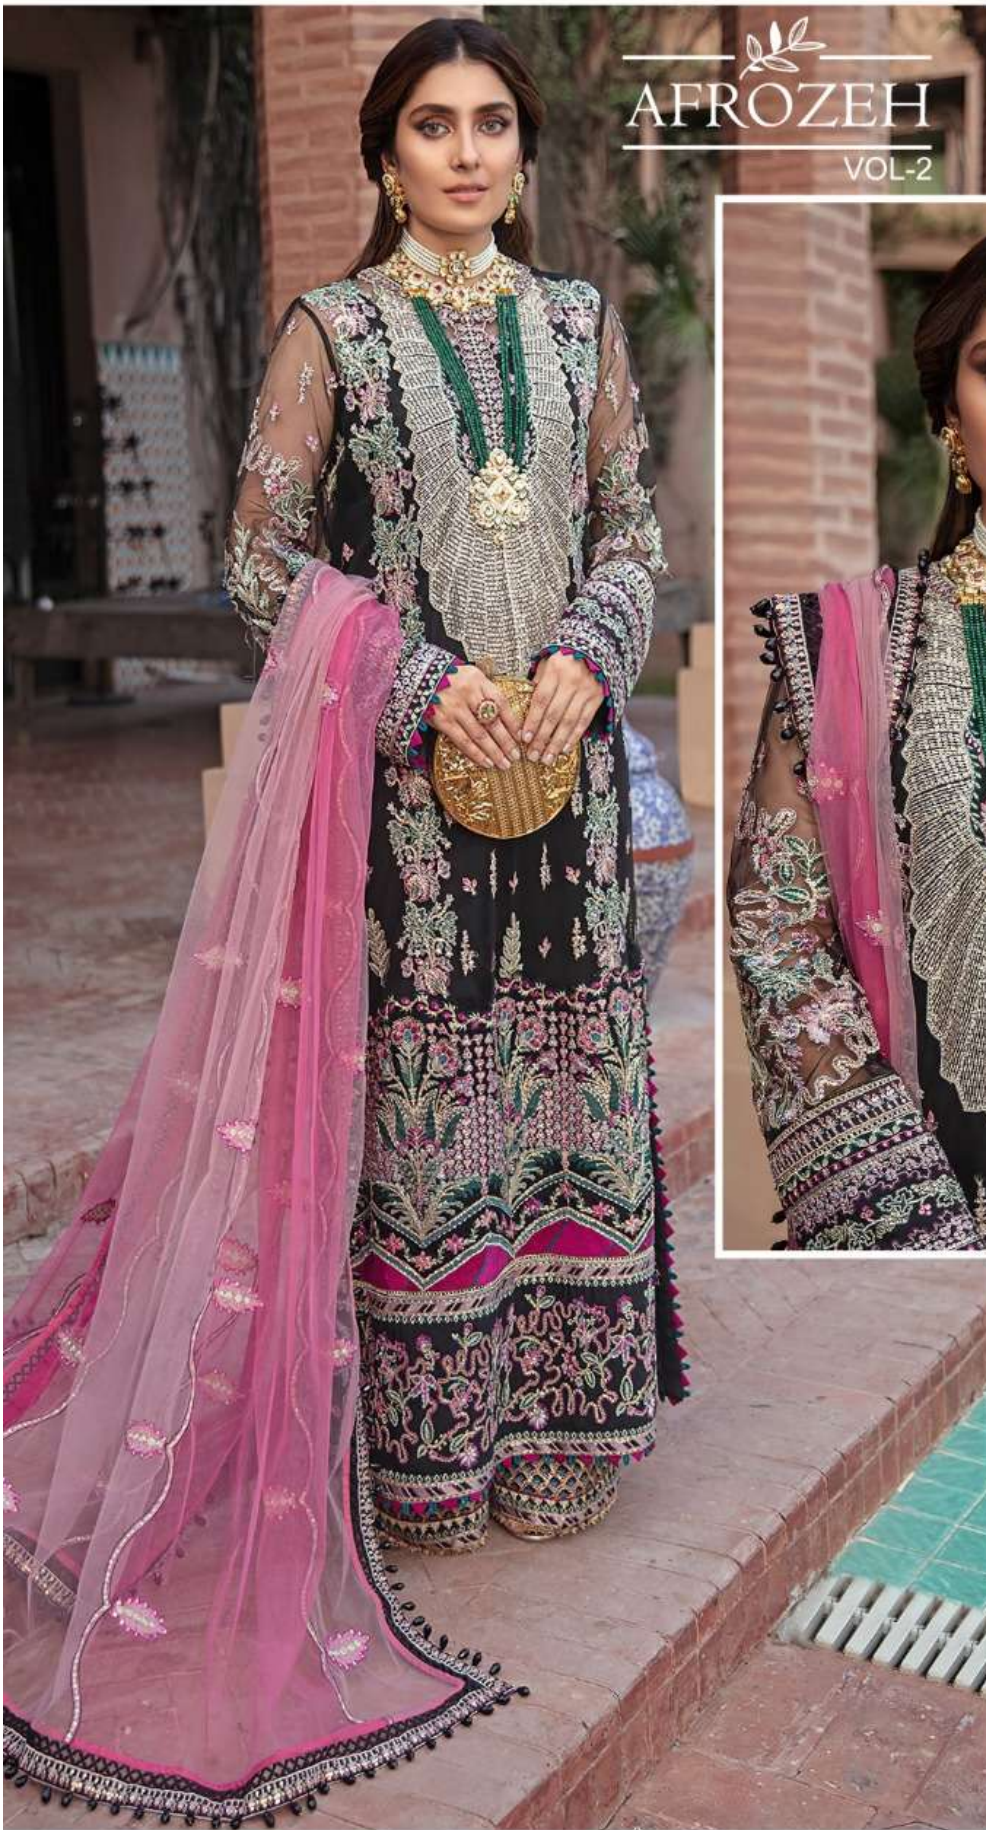

AFROZEH
VOL-2

NOOR®

14005

TOP

FOX GEORGETTE WITH
STYLISH WORK

BOTTOM-INNER
HEAVY SANTOON

DUPATTA
NET EMBROIDERY
WITH BORDER

AFROZEH
VOL-2

NOOR®

14004

TOP

FOX GEORGETTE WITH
STYLISH WORK

BOTTOM-INNER
HEAVY SANTOON

DUPATTA
NET EMBROIDERY
WITH BORDER

AFROZEH
VOL-2

NOOR®

14005

TOP

FOX GEORGETTE WITH
STYLISH WORK

BOTTOM-INNER
HEAVY SANTOON

DUPATTA
NET EMBROIDERY
WITH BORDER

AFROZEH
VOL-2

Noor®

14006

TOP

FOX GEORGETTE WITH
STYLISH WORK

BOTTOM-INNER
HEAVY SANTOON

DUPATTA
NET EMBROIDERY
WITH BORDER

NOOR®

AFROZEH

VOL-2

14004