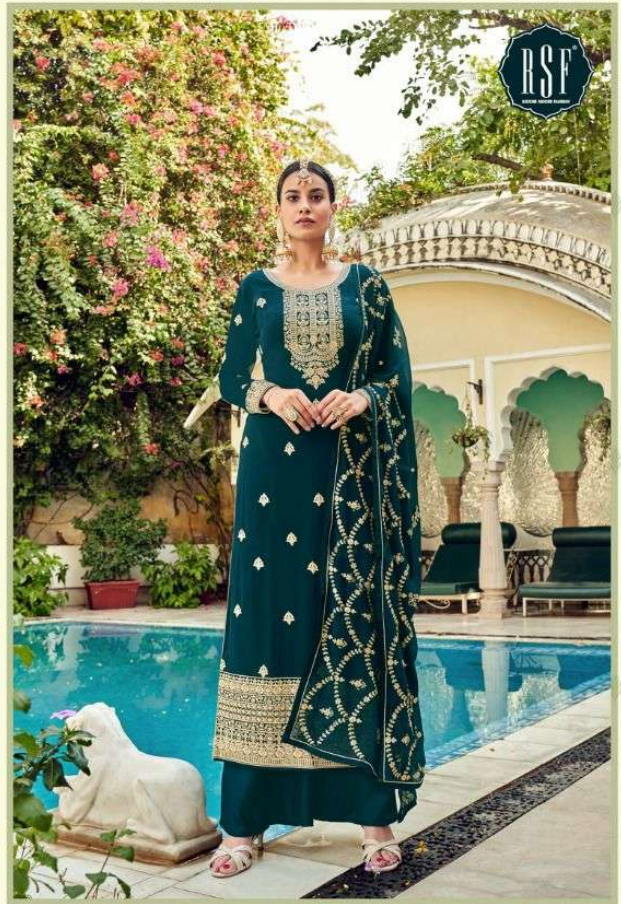

RAZZA

21401

21402

21403

21406

21401

21402

21403

# RAZZA

FROM RSF FASHIONS

TOP

PURE FAUX GEOGETTE WITH  
FULL WORK

INNER

SANTUN

BOTTOM

DULL SANTUN

DUPATTA

PURE CHINON SILK WITH  
HEAVY DUPATTA WORK