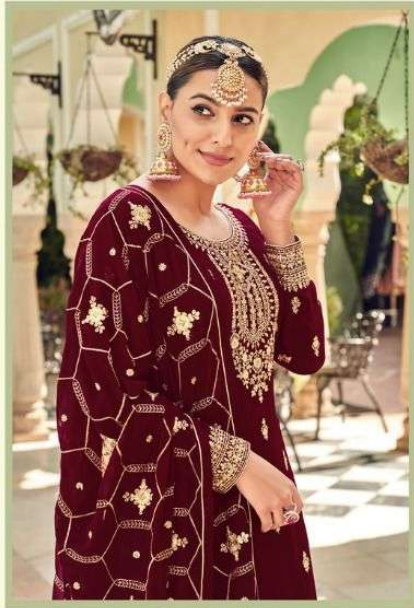

RAZZA

21401

21402

21403

21406

21401

21402

21403

21404

21405

21406

RAZZA

PRESENTING TO YOU OUR NEW CATALOGUE

RAZZA

FROM RSF FASHIONS

TOP

PURE FAUX GEOGETTE WITH
FULL WORK

INNER

SANTUN

BOTTOM

DULL SANTUN

DUPATTA

PURE CHINON SILK WITH
HEAVY DUPATTA WORK