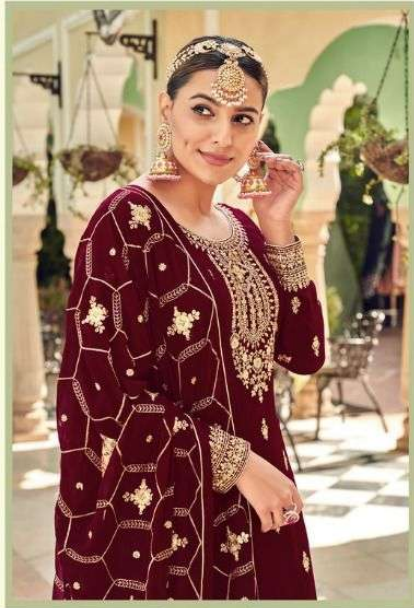

RAZZA

21401

21402

21403

21406

21401

21402

21403

# RAZZA

FROM RSF FASHIONS

TOP

PURE FAUX GEOGETTE WITH  
FULL WORK

INNER

SANTUN

BOTTOM

DULL SANTUN