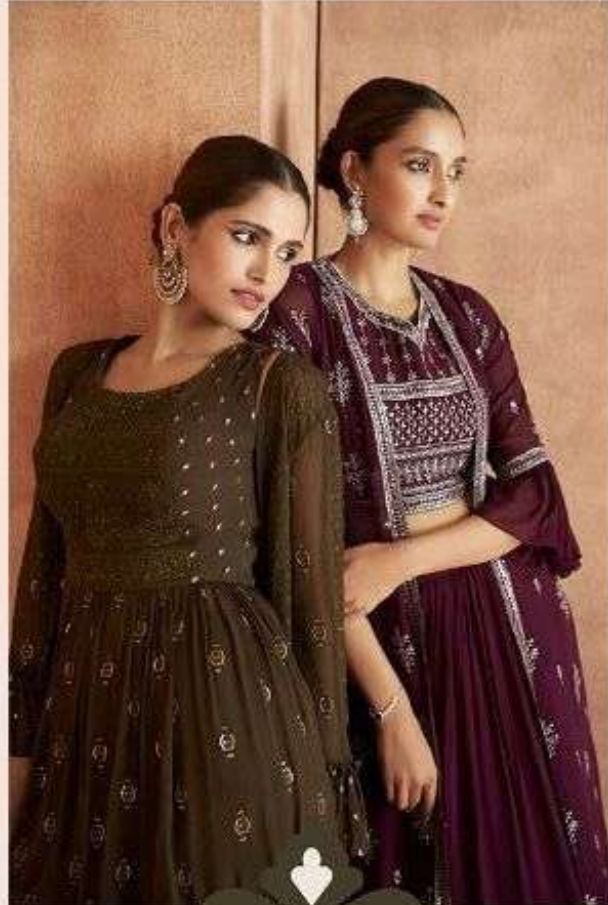

INSPIRE

SAYURI®
Designer

ATTIRES

SAYURI®
Designer

GLAMOROUS

D NO : 9101

STYLE ETERNAL

SAYURI®
Designer