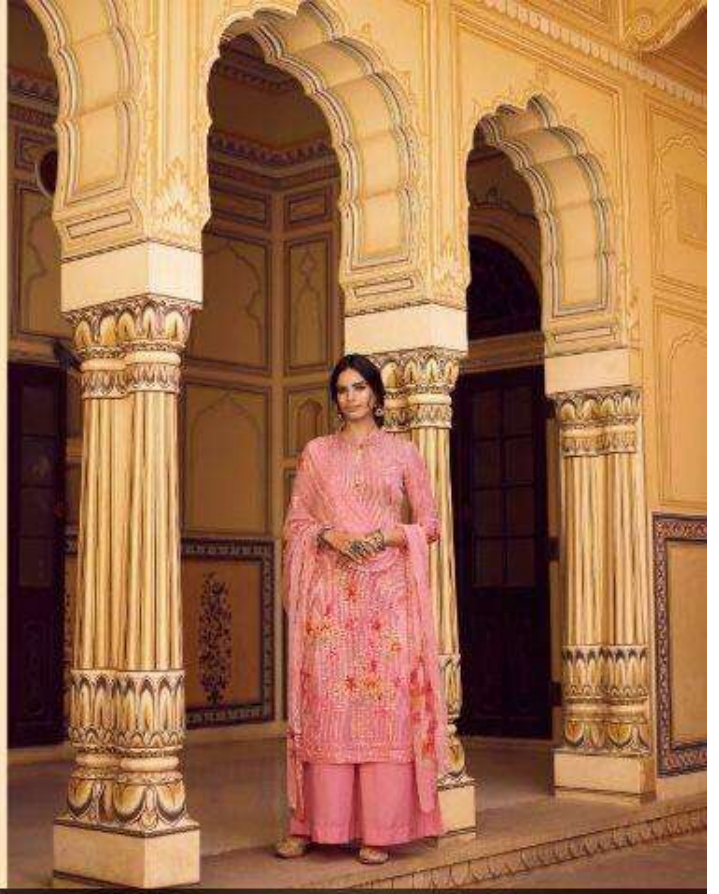

zubeda

22203

zubeda

22207

Aroma

RATE:-1795/-

TOP

Pure Gorgette Digital Print with Sequence work

DUPATTA

Pure with Sequence work & Digital Print

BOTTOM

Dull Santoon

Design No.	Product Name	Rate
22201 to 22207	AROMA	1795 /-
Total Suits	Total Amount	Average
07	12565/-	1795/-

ROSHNI INTERNATIONAL