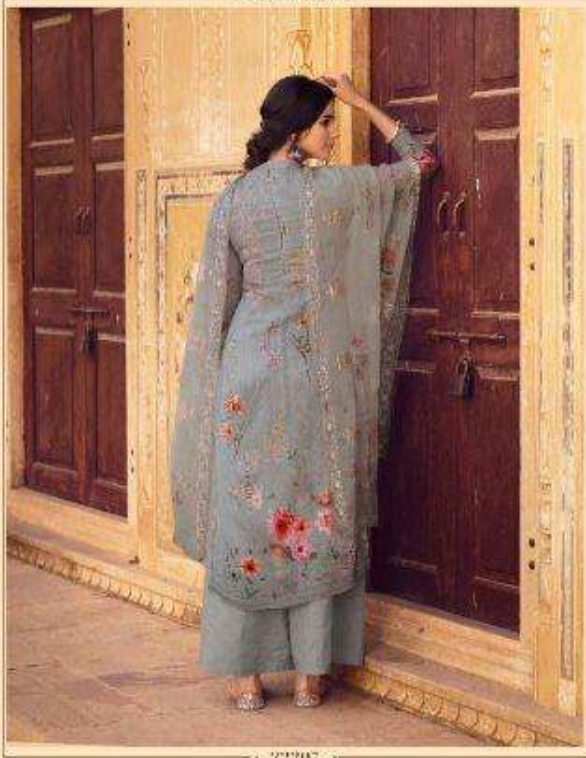

zubeda

22203

zubeda

22207

Aroma

RATE:-1795/-

TOP

Pure Gorgette Digital Print with Sequence work

DUPATTA

Pure with Sequence work & Digital Print

BOTTOM

Dull Santoon

Design No.	Product Name	Rate
22201 to 22207	AROMA	1795 /-
Total Suits	Total Amount	Average
07	12565/-	1795/-

ROSHNI INTERNATIONAL