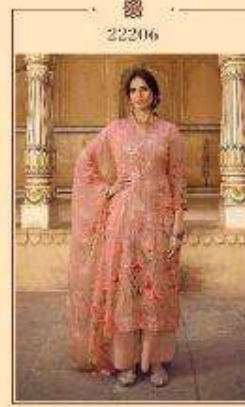

zubeda

22203

zubeda

22207

Aroma

RATE:-1795/-

TOP

Pure Gorgette Digital Print with Sequence work

DUPATTA

Pure with Sequence work & Digital Print

BOTTOM

Dull Santoon

Design No.	Product Name	Rate
22201 to 22207	AROMA	1795 /-
Total Suits	Total Amount	Average
07	12565/-	1795/-

ROSHNI INTERNATIONAL