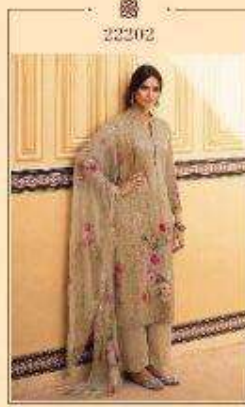

zubeda

22203

zubeda

22207

Aroma

RATE:-1795/-

TOP

Pure Gorgette Digital Print with Sequence work

DUPATTA

Pure with Sequence work & Digital Print

BOTTOM

Dull Santoon

Design No.	Product Name	Rate
22201 to 22207	AROMA	1795 /-
Total Suits	Total Amount	Average
07	12565/-	1795/-

ROSHNI INTERNATIONAL