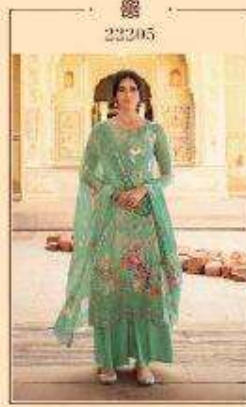

zubeda

22203

zubeda

22207

Aroma

RATE:-1795/-

TOP

Pure Gorgette Digital Print with Sequence work

DUPATTA

Pure with Sequence work & Digital Print

BOTTOM

Dull Santoon

Design No.	Product Name	Rate
22201 to 22207	AROMA	1795 /-
Total Suits	Total Amount	Average
07	12565/-	1795/-

ROSHNI INTERNATIONAL