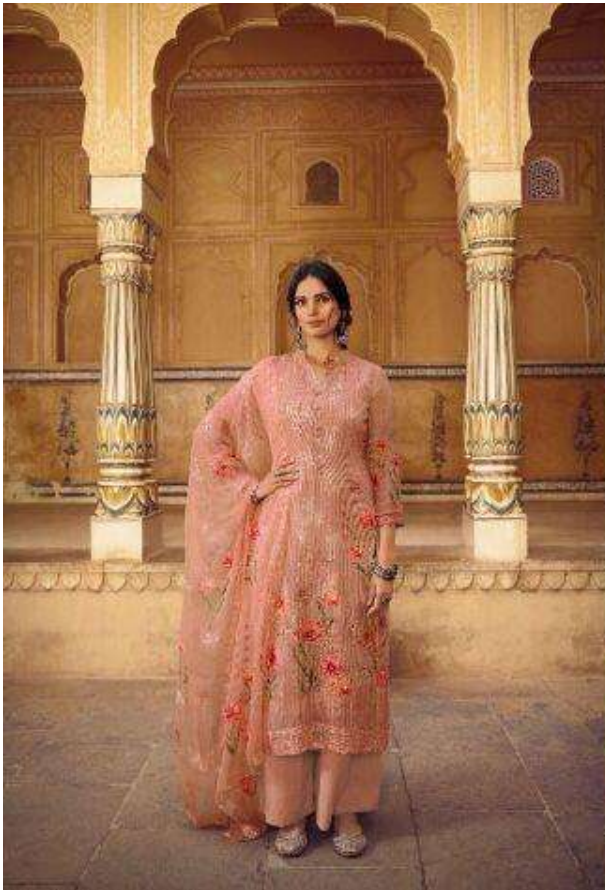

zubeda

22203

zubeda

22207

Aroma

RATE:-1795/-

TOP

Pure Gorgette Digital Print with Sequence work

DUPATTA

Pure with Sequence work & Digital Print

BOTTOM

Dull Santoon

Design No.	Product Name	Rate
22201 to 22207	AROMA	1795 /-
Total Suits	Total Amount	Average
07	12565/-	1795/-

ROSHNI INTERNATIONAL