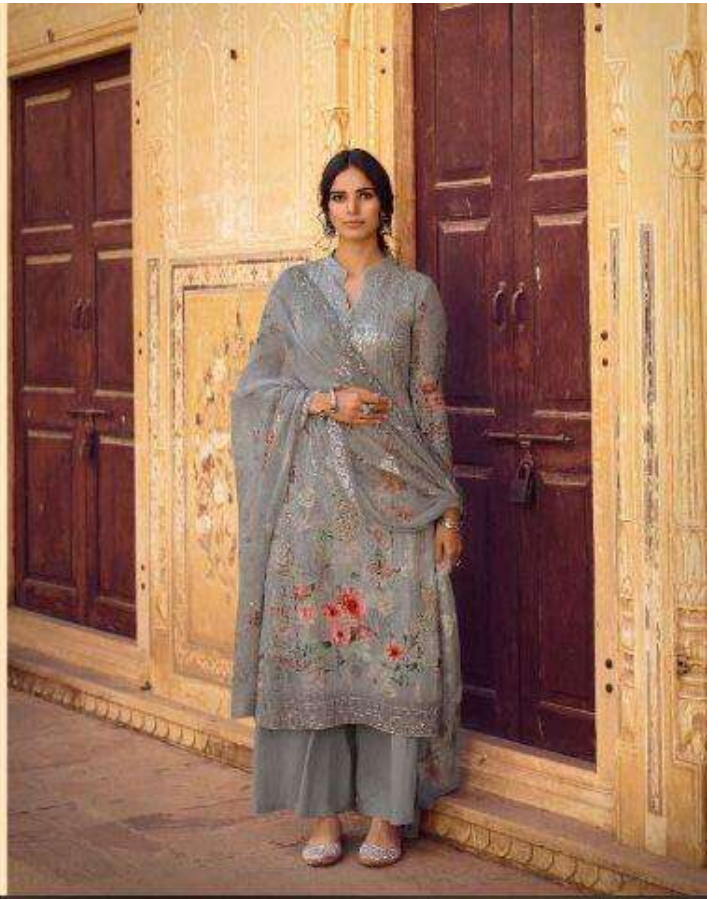

zubeda

22203

zubeda

22207

Aroma

RATE:-1795/-

TOP

Pure Gorgette Digital Print with Sequence work

DUPATTA

Pure with Sequence work & Digital Print

BOTTOM

Dull Santoon

Design No.	Product Name	Rate
22201 to 22207	AROMA	1795 /-
Total Suits	Total Amount	Average
07	12565/-	1795/-

ROSHNI INTERNATIONAL