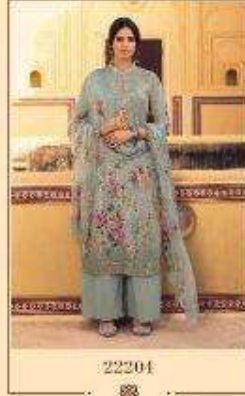

zubeda

22203

zubeda

22207

Aroma

RATE:-1795/-

TOP

Pure Gorgette Digital Print with Sequence work

DUPATTA

Pure with Sequence work & Digital Print

BOTTOM

Dull Santoon

Design No.	Product Name	Rate
22201 to 22207	AROMA	1795 /-
Total Suits	Total Amount	Average
07	12565/-	1795/-

ROSHNI INTERNATIONAL