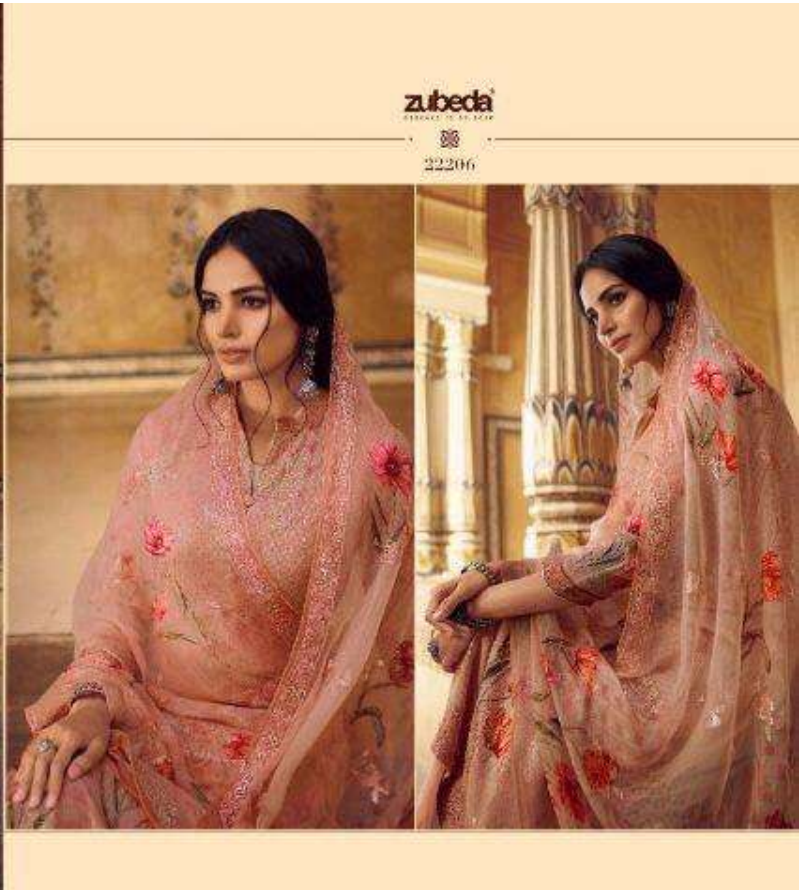

zubeda

22203

zubeda

22207

Aroma

RATE:-1795/-

TOP

Pure Gorgette Digital Print with Sequence work

DUPATTA

Pure with Sequence work & Digital Print

BOTTOM

Dull Santoon

Design No.	Product Name	Rate
22201 to 22207	AROMA	1795 /-
Total Suits	Total Amount	Average
07	12565/-	1795/-

ROSHNI INTERNATIONAL