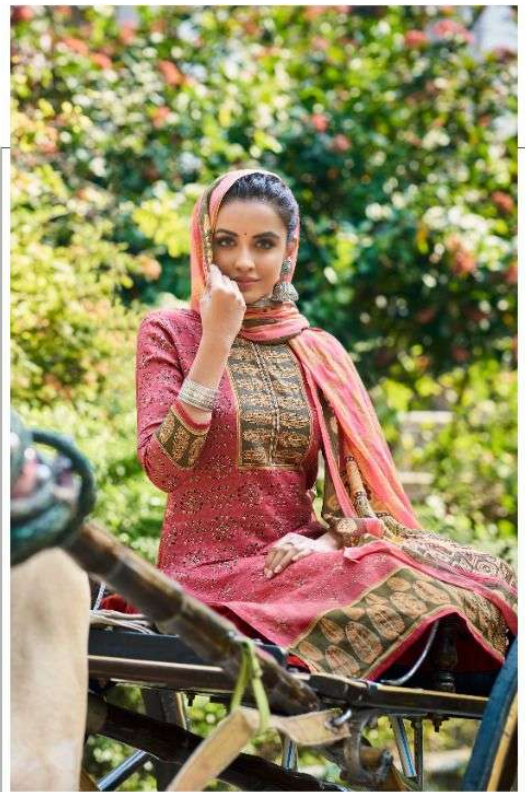

SAAVYA

CULTURE

••45002••

A FABULOUS FANTASY

Each piece is designed to fall, sway and shimmer in just the right way,
to bring out the your most beautiful self.

BEAUTIFUL

She is beautiful in her own ways; she is full of hopes and dreams!

There she is, the morning star. She shines first, she shines brightest, and she shines longest.
BRIGHT AND SHINE

15005

GRACE

She has force in her soul and grace in her heart

15006

She is A Dreamer, A Doer, A Thinker, She sees possibilities everywhere.
DREAMER