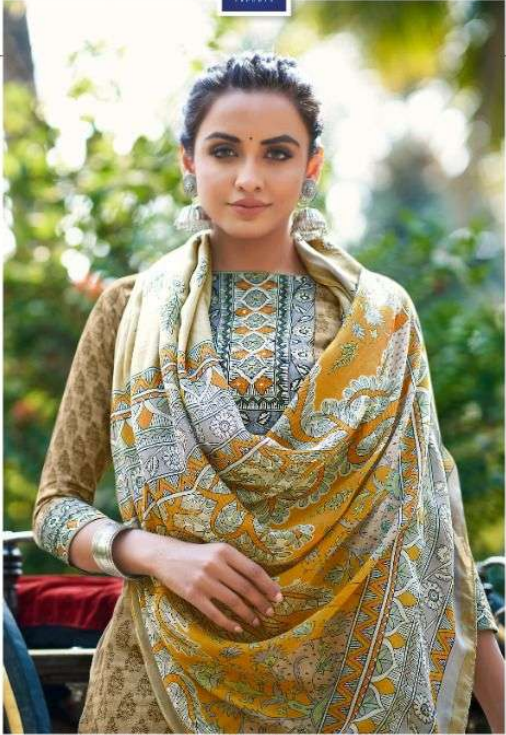

SAAVYA

CULTURE

••45002••

A FABULOUS FANTASY

Each piece is designed to fall, sway and shimmer in just the right way,
to bring out the your most beautiful self.

BEAUTIFUL

She is beautiful in her own ways; she is full of hopes and dreams!

15004

There she is, the morning star. She shines first, she shines brightest, and she shines longest.
BRIGHT AND SHINE

15005

GRACE

She has force in her soul and grace in her heart

15006

She is A Dreamer, A Doer, A Thinker, She sees possibilities everywhere.
DREAMER