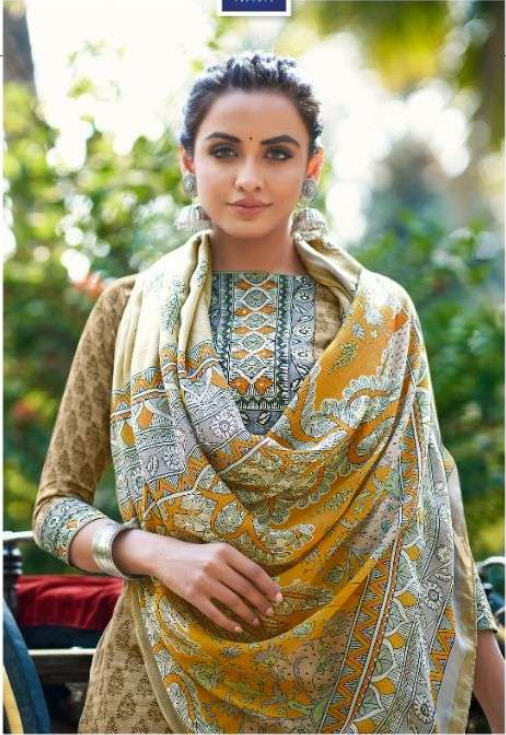

SAAVYA

CULTURE

••45002••

A FABULOUS FANTASY

Each piece is designed to fall, sway and shimmer in just the right way,
to bring out the your most beautiful self.

BEAUTIFUL

She is beautiful in her own ways; she is full of hopes and dreams!

There she is, the morning star. She shines first, she shines brightest, and she shines longest.
BRIGHT AND SHINE

15005

GRACE

She has force in her soul and grace in her heart

15006

She is A Dreamer, A Doer, A Thinker, She sees possibilities everywhere.
DREAMER