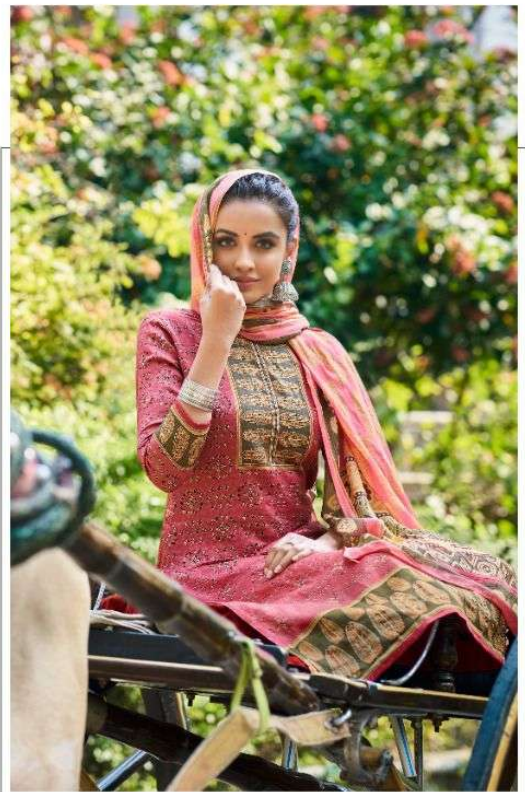

SAAVYA

CULTURE

••45002••

A FABULOUS FANTASY

Each piece is designed to fall, sway and shimmer in just the right way,
to bring out the your most beautiful self.

BEAUTIFUL

She is beautiful in her own ways; she is full of hopes and dreams!

15004

There she is, the morning star. She shines first, she shines brightest, and she shines longest.
BRIGHT AND SHINE

15005

GRACE

She has force in her soul and grace in her heart

15006

She is A Dreamer, A Doer, A Thinker, She sees possibilities everywhere.
DREAMER