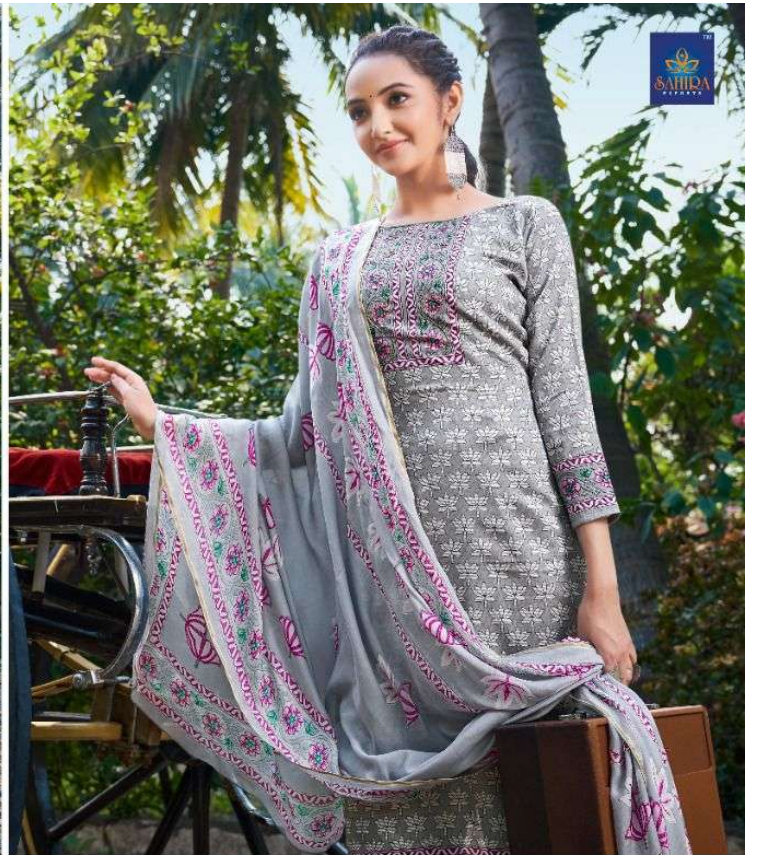

SAAVYA

CULTURE

••45002••

A FABULOUS FANTASY

Each piece is designed to fall, sway and shimmer in just the right way,
to bring out the your most beautiful self.

BEAUTIFUL

She is beautiful in her own ways; she is full of hopes and dreams!

15004

There she is, the morning star. She shines first, she shines brightest, and she shines longest.
BRIGHT AND SHINE

15005

GRACE

She has force in her soul and grace in her heart

15006

She is A Dreamer, A Doer, A Thinker, She sees possibilities everywhere.
DREAMER