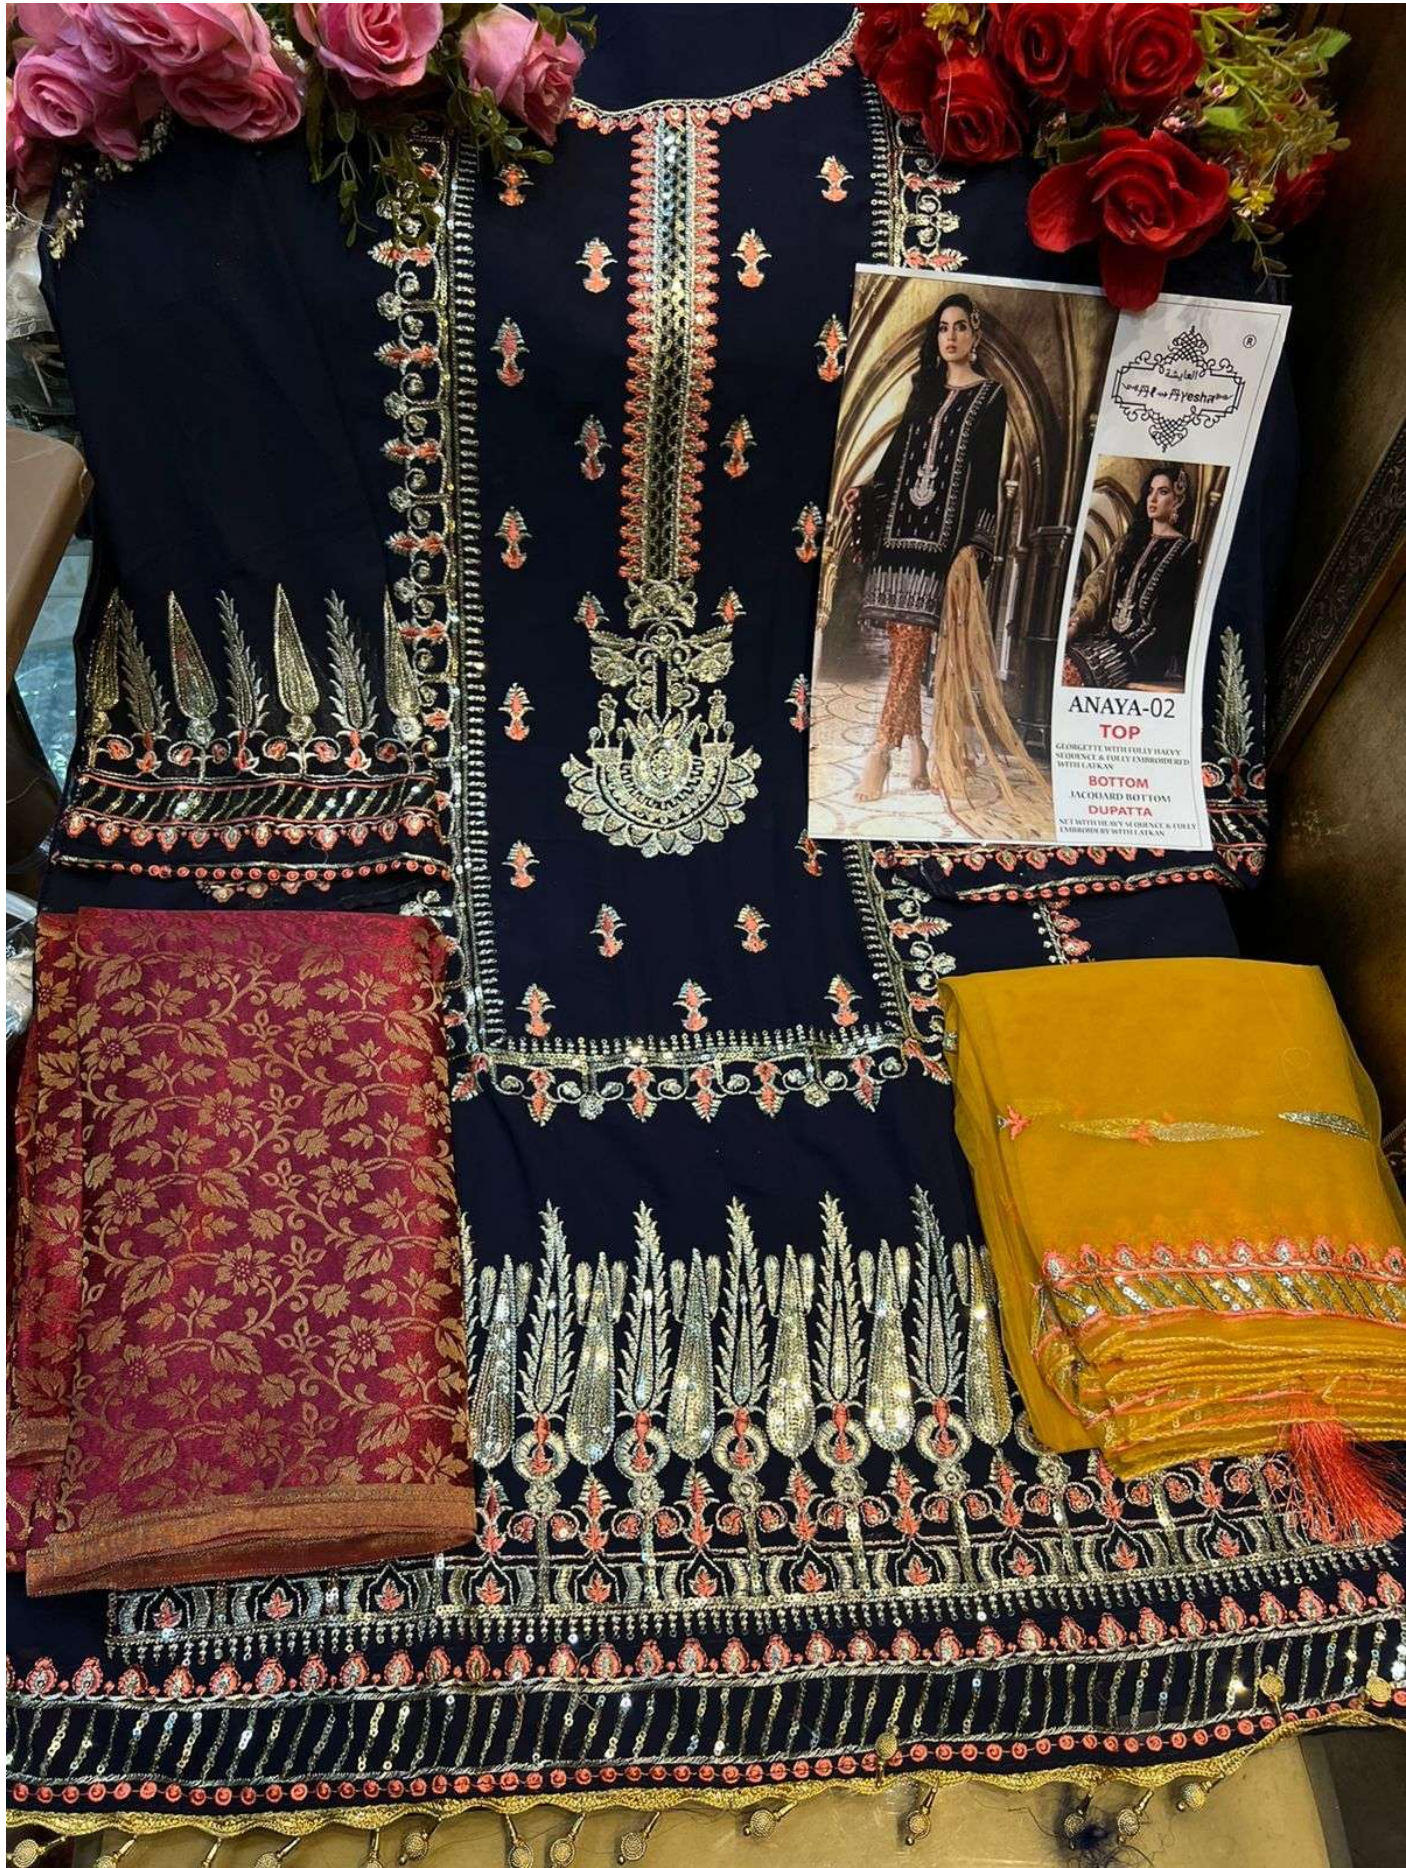

**ANAYA-02**

**TOP**

GEORGETTE WITH FULLY HAEVY SEQUENCE & FULLY EMBROIDERED WITH LATKAN

**BOTTOM**

JACQUARD BOTTOM

**DUPATTA**

NET WITH HEAVY SEQUENCE & FULLY EMBROIDERY WITH LATKAN

**ANAYA-02**

**TOP**

GEORGETTE WITH FULLY HAEVY SEQUENCE & FULLY EMBROIDERED WITH LATKAN

**BOTTOM**

JACQUARD BOTTOM

**DUPATTA**

NET WITH HEAVY SEQUENCE & FULLY EMBROIDERY WITH LATKAN

انامہ  
ہمیں  
ہمیں  
ہمیں

**ANAYA-02**

**TOP**  
GEORGETTE WITH HEAVY HEAVY  
SEQUENCE & FULLY EMBROIDERED  
WITH LAKHNA

**BOTTOM**  
JACQUARD BOTTOM

**DUPATTA**  
NET WITH HEAVY SEQUENCE & FULLY  
EMBROIDERED WITH LAKHNA