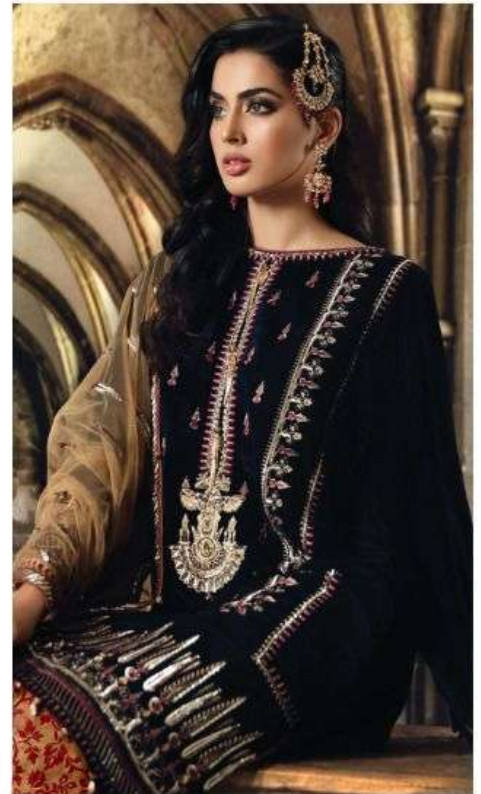

ANAYA-02

TOP

GEORGETTE WITH FULLY HAEVY SEQUENCE & FULLY EMBROIDERED WITH LATKAN

BOTTOM

JACQUARD BOTTOM

DUPATTA

NET WITH HEAVY SEQUENCE & FULLY EMBROIDERY WITH LATKAN

ANAYA-02

TOP

GEORGETTE WITH FULLY HEAVY SEQUENCE & FULLY EMBROIDERED WITH LATKAN

BOTTOM

JACQUARD BOTTOM

DUPATTA

NET WITH HEAVY SEQUENCE & FULLY EMBROIDERY WITH LATKAN

اناميشہ
اناميشہ - Anayeshah

ANAYA-02
TOP
GEORGETTE WITH HEAVY SILVER
SEQUENCE & FULLY EMBROIDERED
WITH GUNN.
BOTTOM
JACQUARD BOTTOM
DUPATTA
NET WITH HEAVY SEQUENCE & FULLY
EMBROIDERED WITH GUNN.