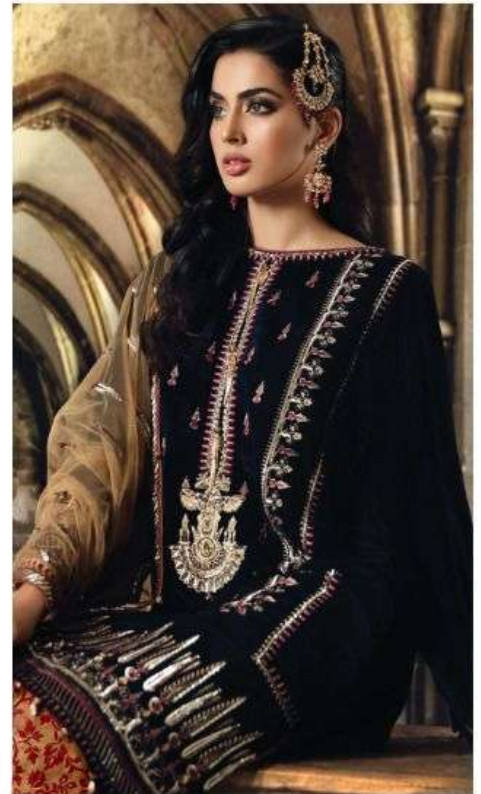

**ANAYA-02**

**TOP**

GEORGETTE WITH FULLY HAEVY SEQUENCE & FULLY EMBROIDERED WITH LATKAN

**BOTTOM**

JACQUARD BOTTOM

**DUPATTA**

NET WITH HEAVY SEQUENCE & FULLY EMBROIDERY WITH LATKAN

**ANAYA-02**

**TOP**

GEORGETTE WITH FULLY HAEVY SEQUENCE & FULLY EMBROIDERED WITH LATKAN

**BOTTOM**

JACQUARD BOTTOM

**DUPATTA**

NET WITH HEAVY SEQUENCE & FULLY EMBROIDERY WITH LATKAN

انامہ  
ہمیں  
ہمیں  
ہمیں

**ANAYA-02**

**TOP**  
GEORGETTE WITH HEAVY HEAVY  
SEQUENCE & FULLY EMBROIDERED  
WITH LAKHNA

**BOTTOM**  
JACQUARD BOTTOM

**DUPATTA**  
NET WITH HEAVY SEQUENCE & FULLY  
EMBROIDERED WITH LAKHNA