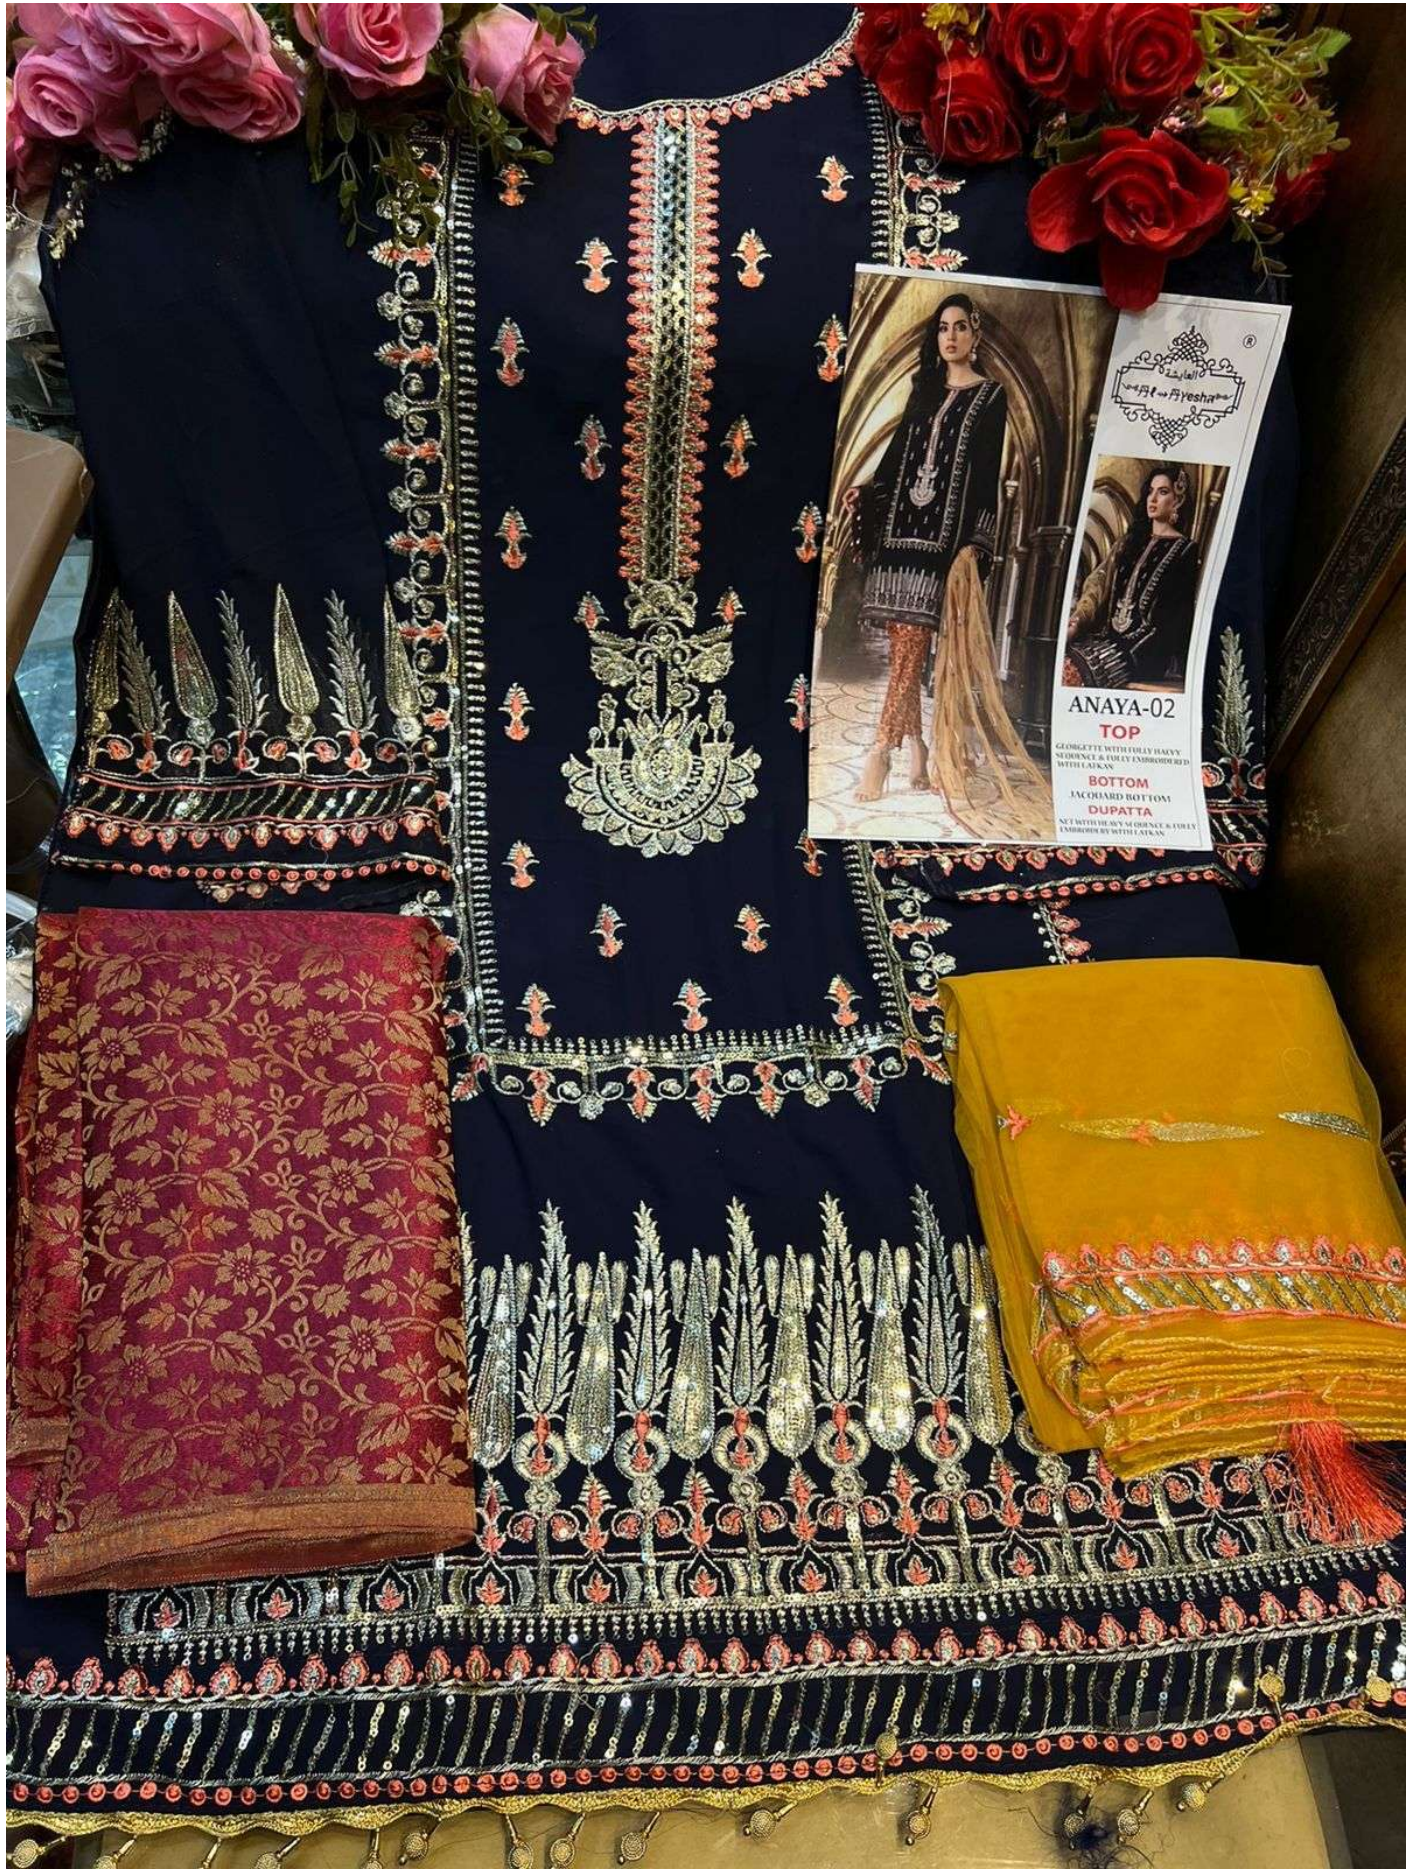

ANAYA-02

TOP

GEORGETTE WITH FULLY HAEVY SEQUENCE & FULLY EMBROIDERED WITH LATKAN

BOTTOM

JACQUARD BOTTOM

DUPATTA

NET WITH HEAVY SEQUENCE & FULLY EMBROIDERY WITH LATKAN

ANAYA-02

TOP

GEORGETTE WITH FULLY HEAVY SEQUENCE & FULLY EMBROIDERED WITH LATKAN

BOTTOM

JACQUARD BOTTOM

DUPATTA

NET WITH HEAVY SEQUENCE & FULLY EMBROIDERY WITH LATKAN

اناميشہ
اناميشہ - Anayeshah

ANAYA-02
TOP
GEORGETTE WITH HEAVY SILVER
SEQUENCE & FULLY EMBROIDERED
WITH GUNN.
BOTTOM
JACQUARD BOTTOM
DUPATTA
NET WITH HEAVY SEQUENCE & FULLY
EMBROIDERED WITH GUNN.