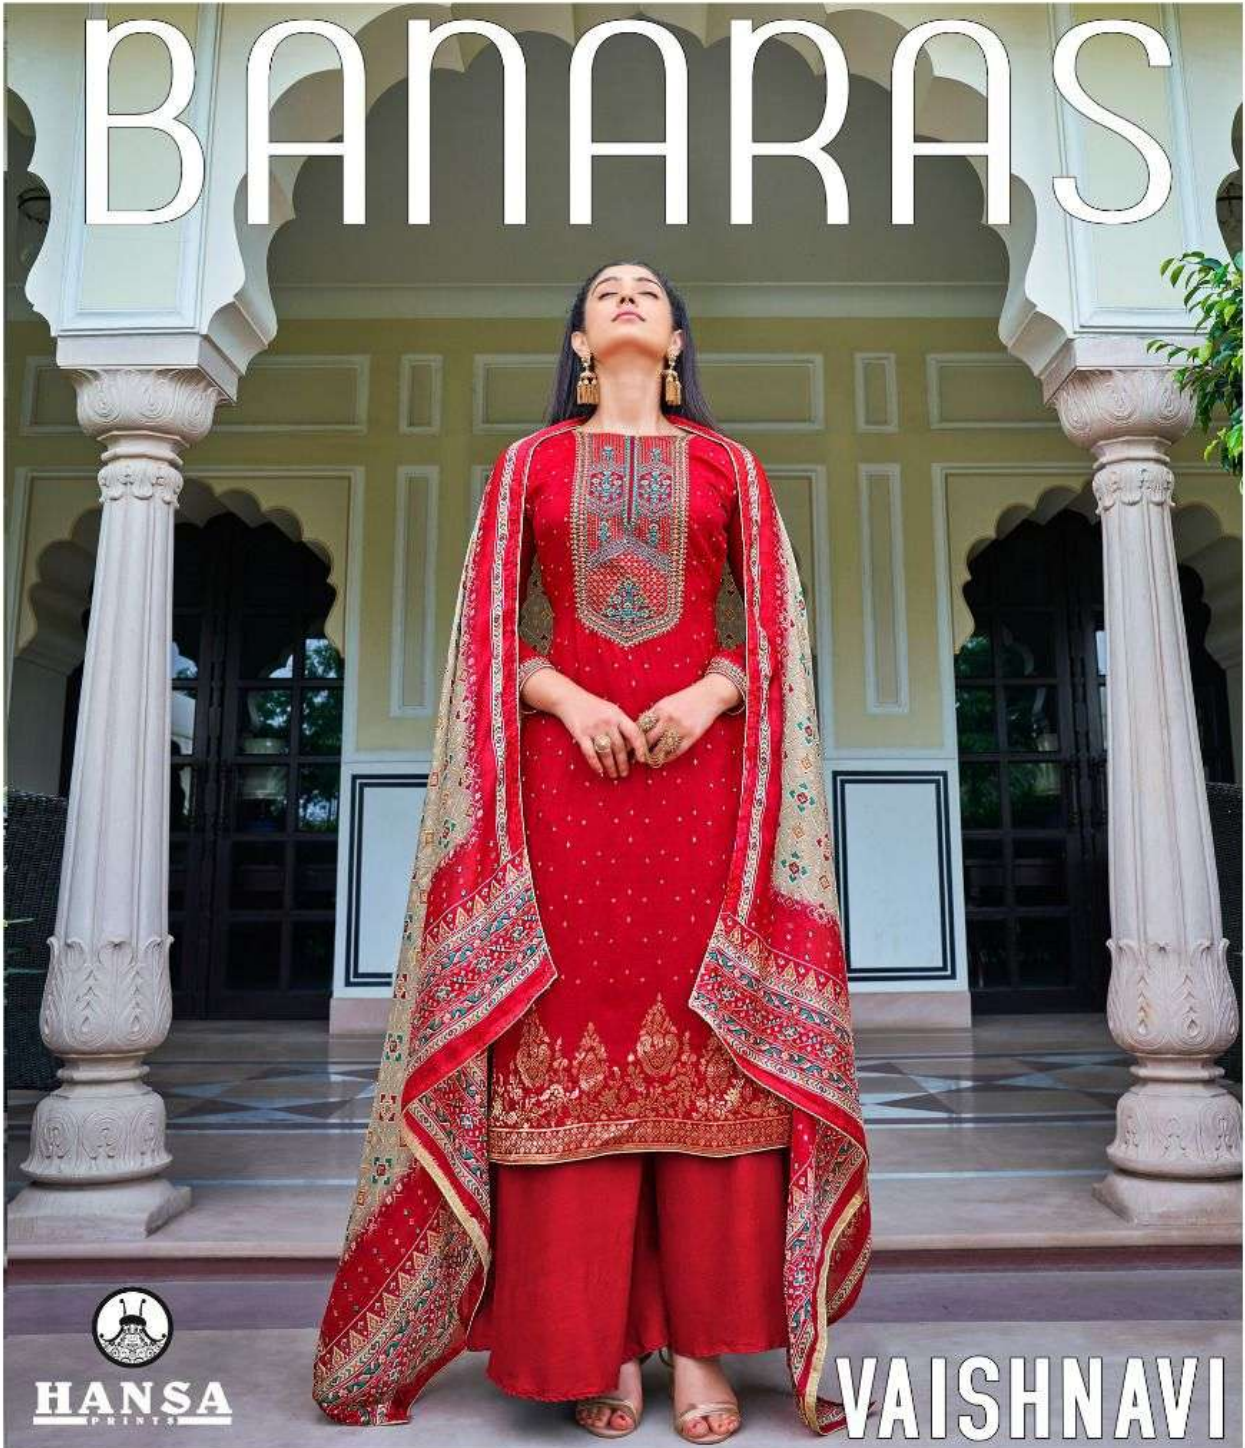

BANARAS

HANSA
PRINTS

VAISHNAVI

TOP	DOLA SILK JACQUARD DYED WITH WORK
BOTTOM	PURE VISCOSE SANTOON DYED
DUPPATA	PURE TABI SILK DIGITAL PRINT