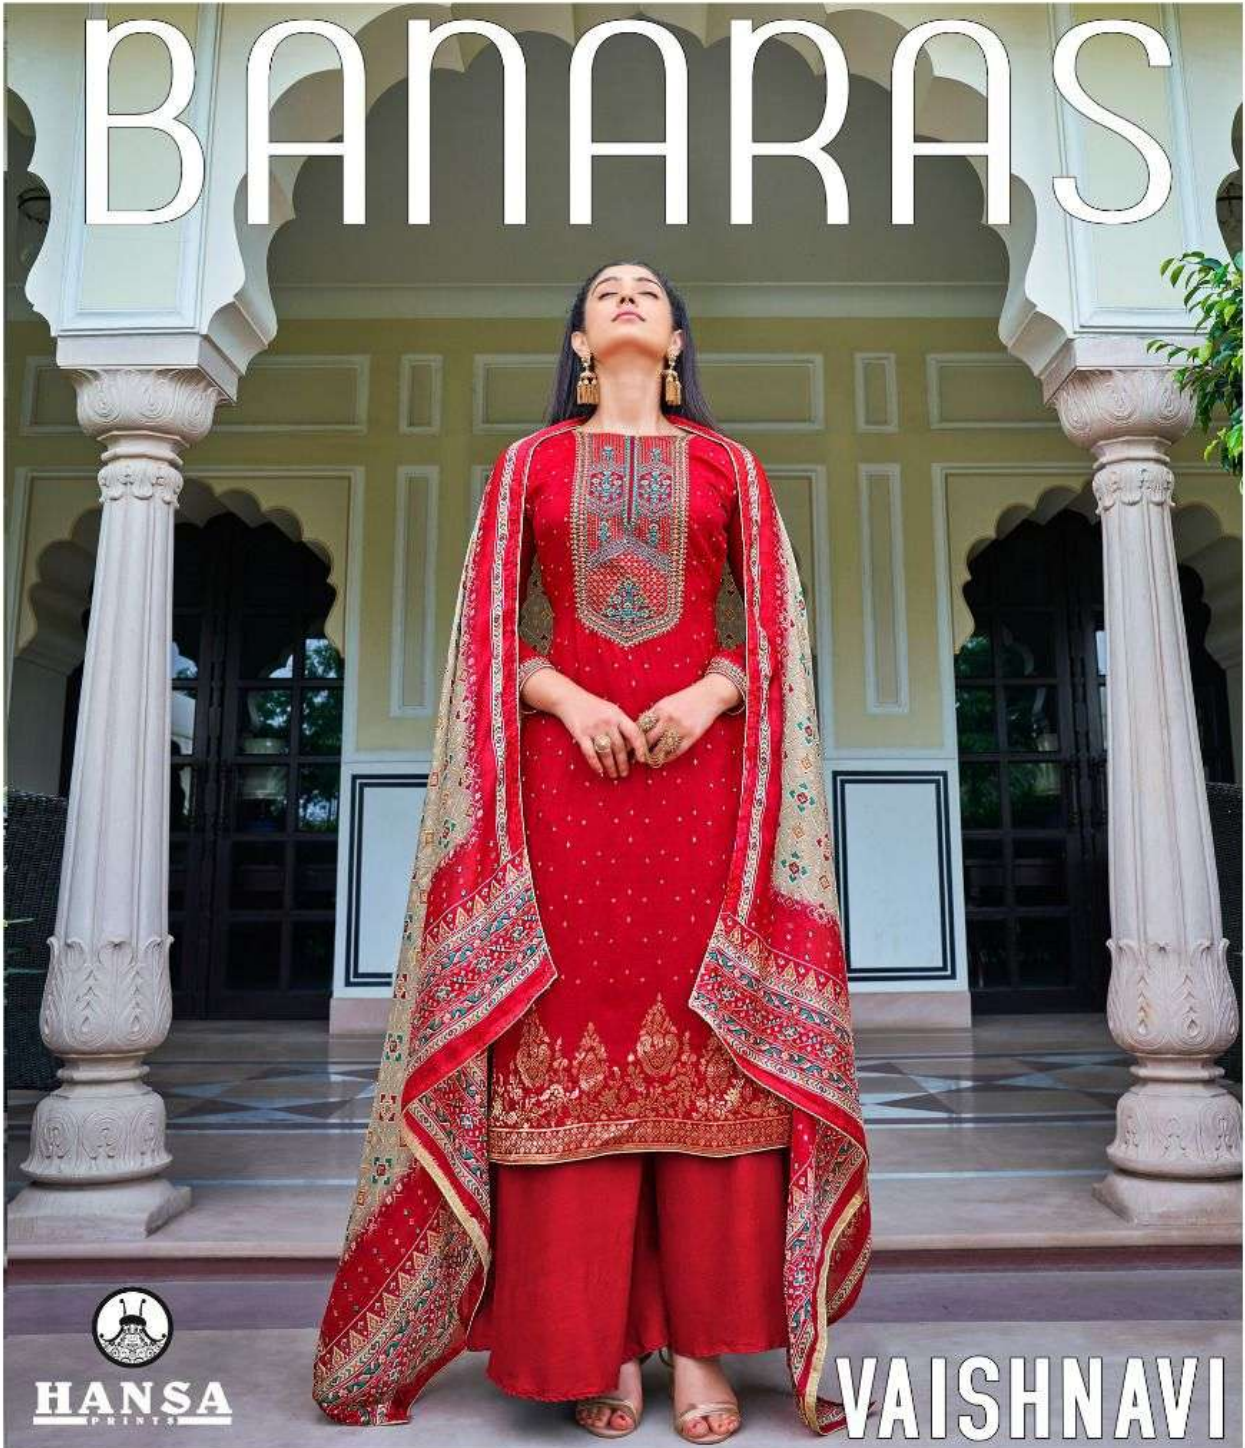

# BANARAS

**HANSA**  
PRINTS

## VAISHNAVI

TOP	DOLA SILK JACQUARD DYED WITH WORK
BOTTOM	PURE VISCOSE SANTOON DYED
DUPPATA	PURE TABI SILK DIGITAL PRINT