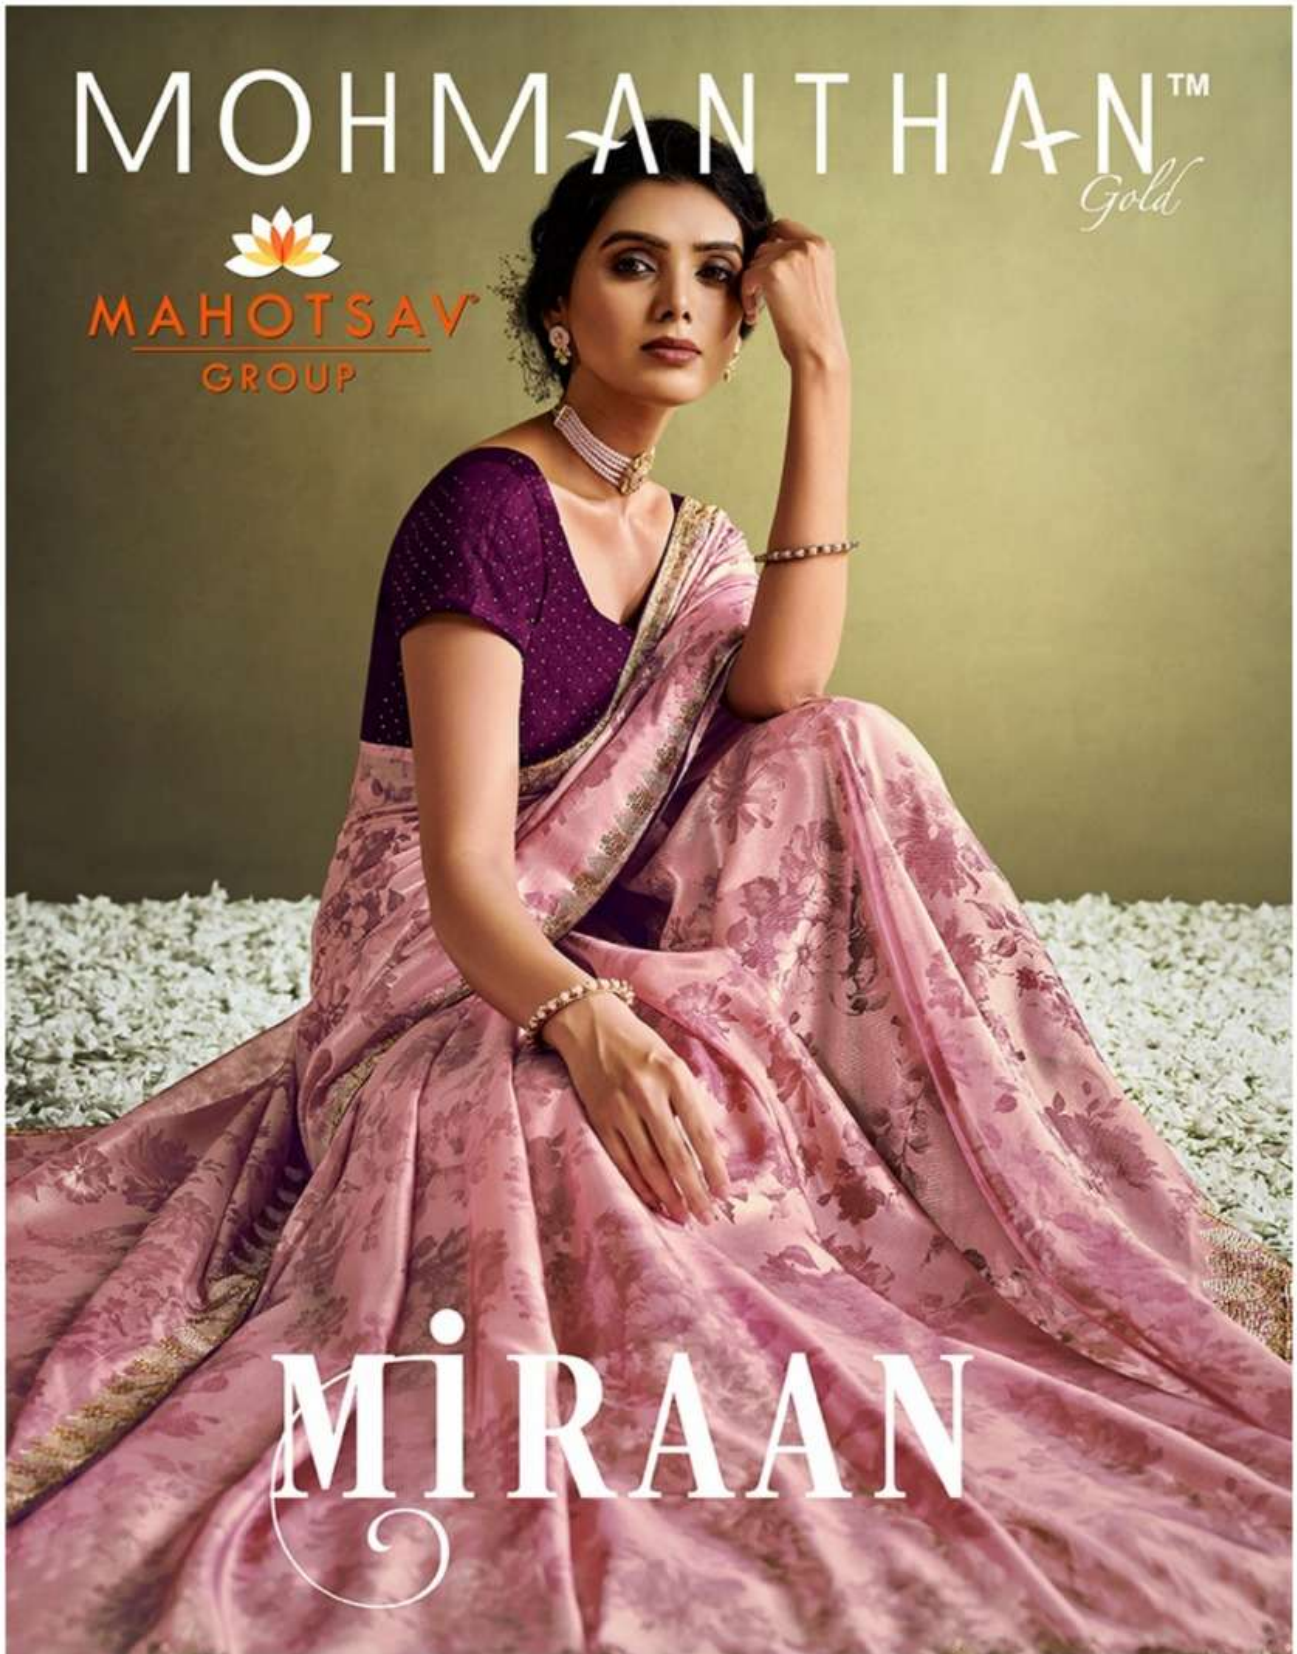

MOHMANTHAN™  
*Gold*

MAHOTSAV  
GROUP

MIRAAN

SCAN THE CODE WITH GOOGLE LENS  
TO WATCH AN EXCLUSIVE  
PREVIEW OF THE DESIGN

MOHMANTHAN™  
*gold*

21906  
FABRIC: TISSUE

FOLLOW MAHOTSAV GROUP ON

Dear Customer, Thank you For Your Purchase. You've made an amazing choice"

SCAN THE CODE WITH GOOGLE LENS  
TO WATCH AN EXCLUSIVE  
PREVIEW OF THE DESIGN

MOHMANTHAN™  
*gold*

21907  
FABRIC: TISSUE

FOLLOW MAHOTSAV GROUP ON

Dear Customer, Thank you For Your Purchase. You've made an amazing choice"

SCAN THE CODE WITH GOOGLE LENS  
TO WATCH AN EXCLUSIVE  
PREVIEW OF THE DESIGN

MOHMANTHAN™  
*gold*

21908  
FABRIC: TISSUE

FOLLOW MAHOTSAV GROUP ON

Dear Customer, Thank you For Your Purchase. You've made an amazing choice"