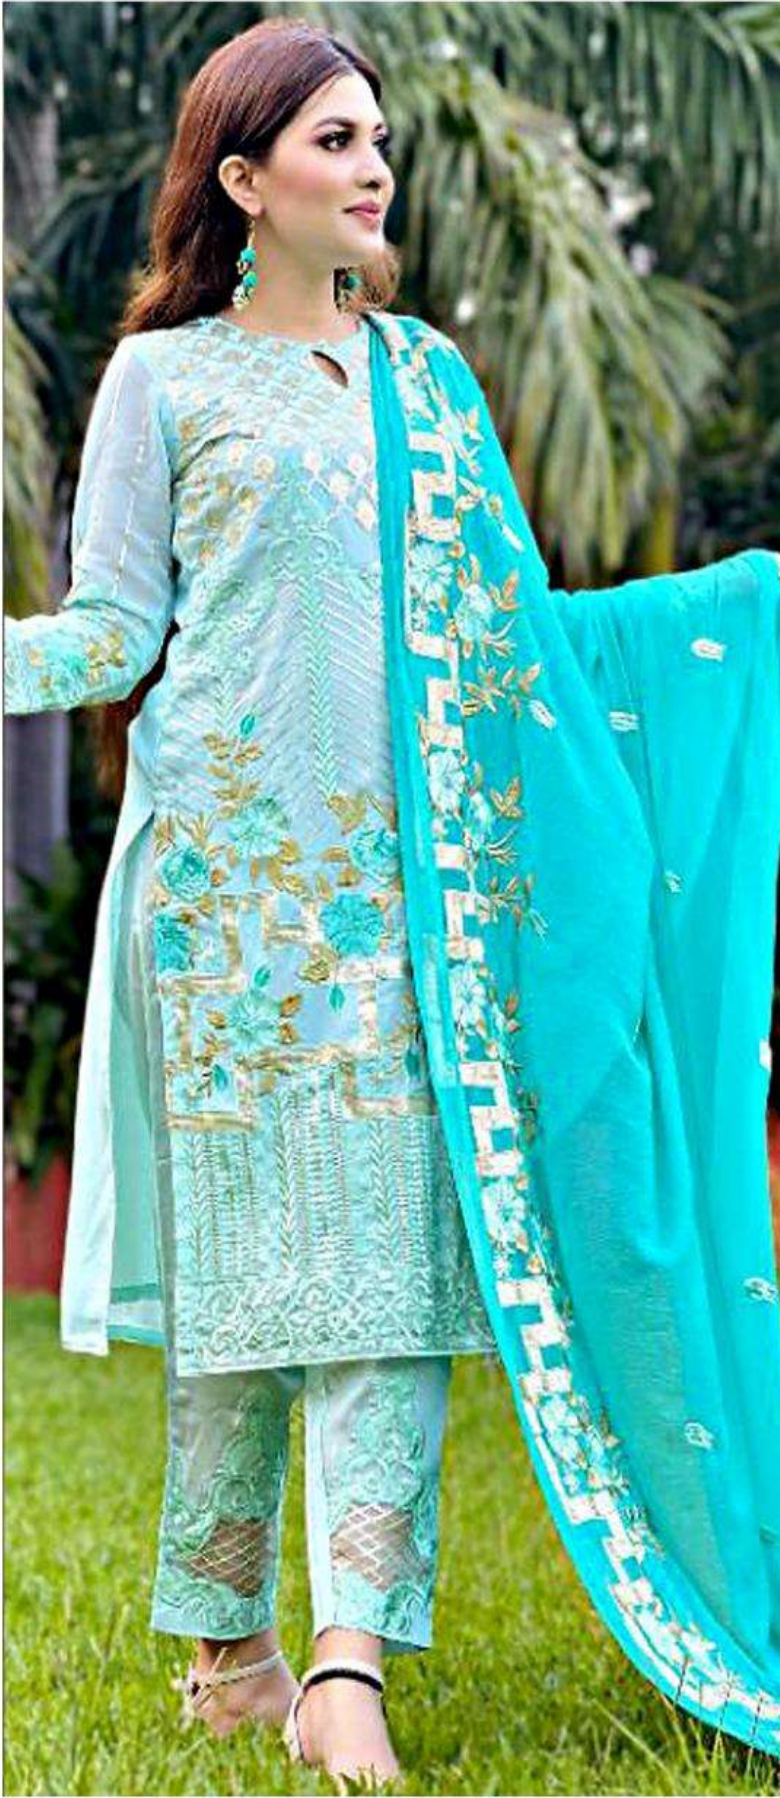

HAZRA DESIGNER

HD - 17 - B

Fabric Details

TOP:- FOX GEORGETTE WITH
HAVYE SEQUENCE
EMBROIDERY WORK

INNER:- SANTOON

BOTTOM:- SANTOON WITH
EMBROIDERY PATCH

DUPATTA:- NAZNEEN WITH
EMBROIDERY WORK

HAZRA DESIGNER

HD - 17 - A

Fabric Details

TOP:- FOX GEORGETTE WITH
HAVYE SEQUENCE
EMBROIDERY WORK

INNER:- SANTOON

BOTTOM:- SANTOON WITH
EMBROIDERY PATCH

DUPATTA:- NAZNEEN WITH
EMBROIDERY WORK

Emb Sleeves

Emb Front

Emb Chiffon Dupatta

Bottom

Patch

HAZRA DESIGNER

HD - 17 - B

Fabric Details

TOP:- FOX GEORGETTE WITH
HAVYE SEQUENCE
EMBROIDERY WORK

INNER:- SANTOON

HD - 17-C

Fabric Details

TOP:- FOX GEORGETTE WITH
HAVYE SEQUENCE
EMBROIDERY WORK

INNER:- SANTOON

BOTTOM:- SANTOON WITH
EMBROIDERY PATCH

DUPATTA:- NAZNEEN WITH
EMBROIDERY WORK

HAZRA DESIGNER

**TOP:- FOX GEORGETTE WITH HAVYE
SEQUENCE EMBROIDERY WORK**