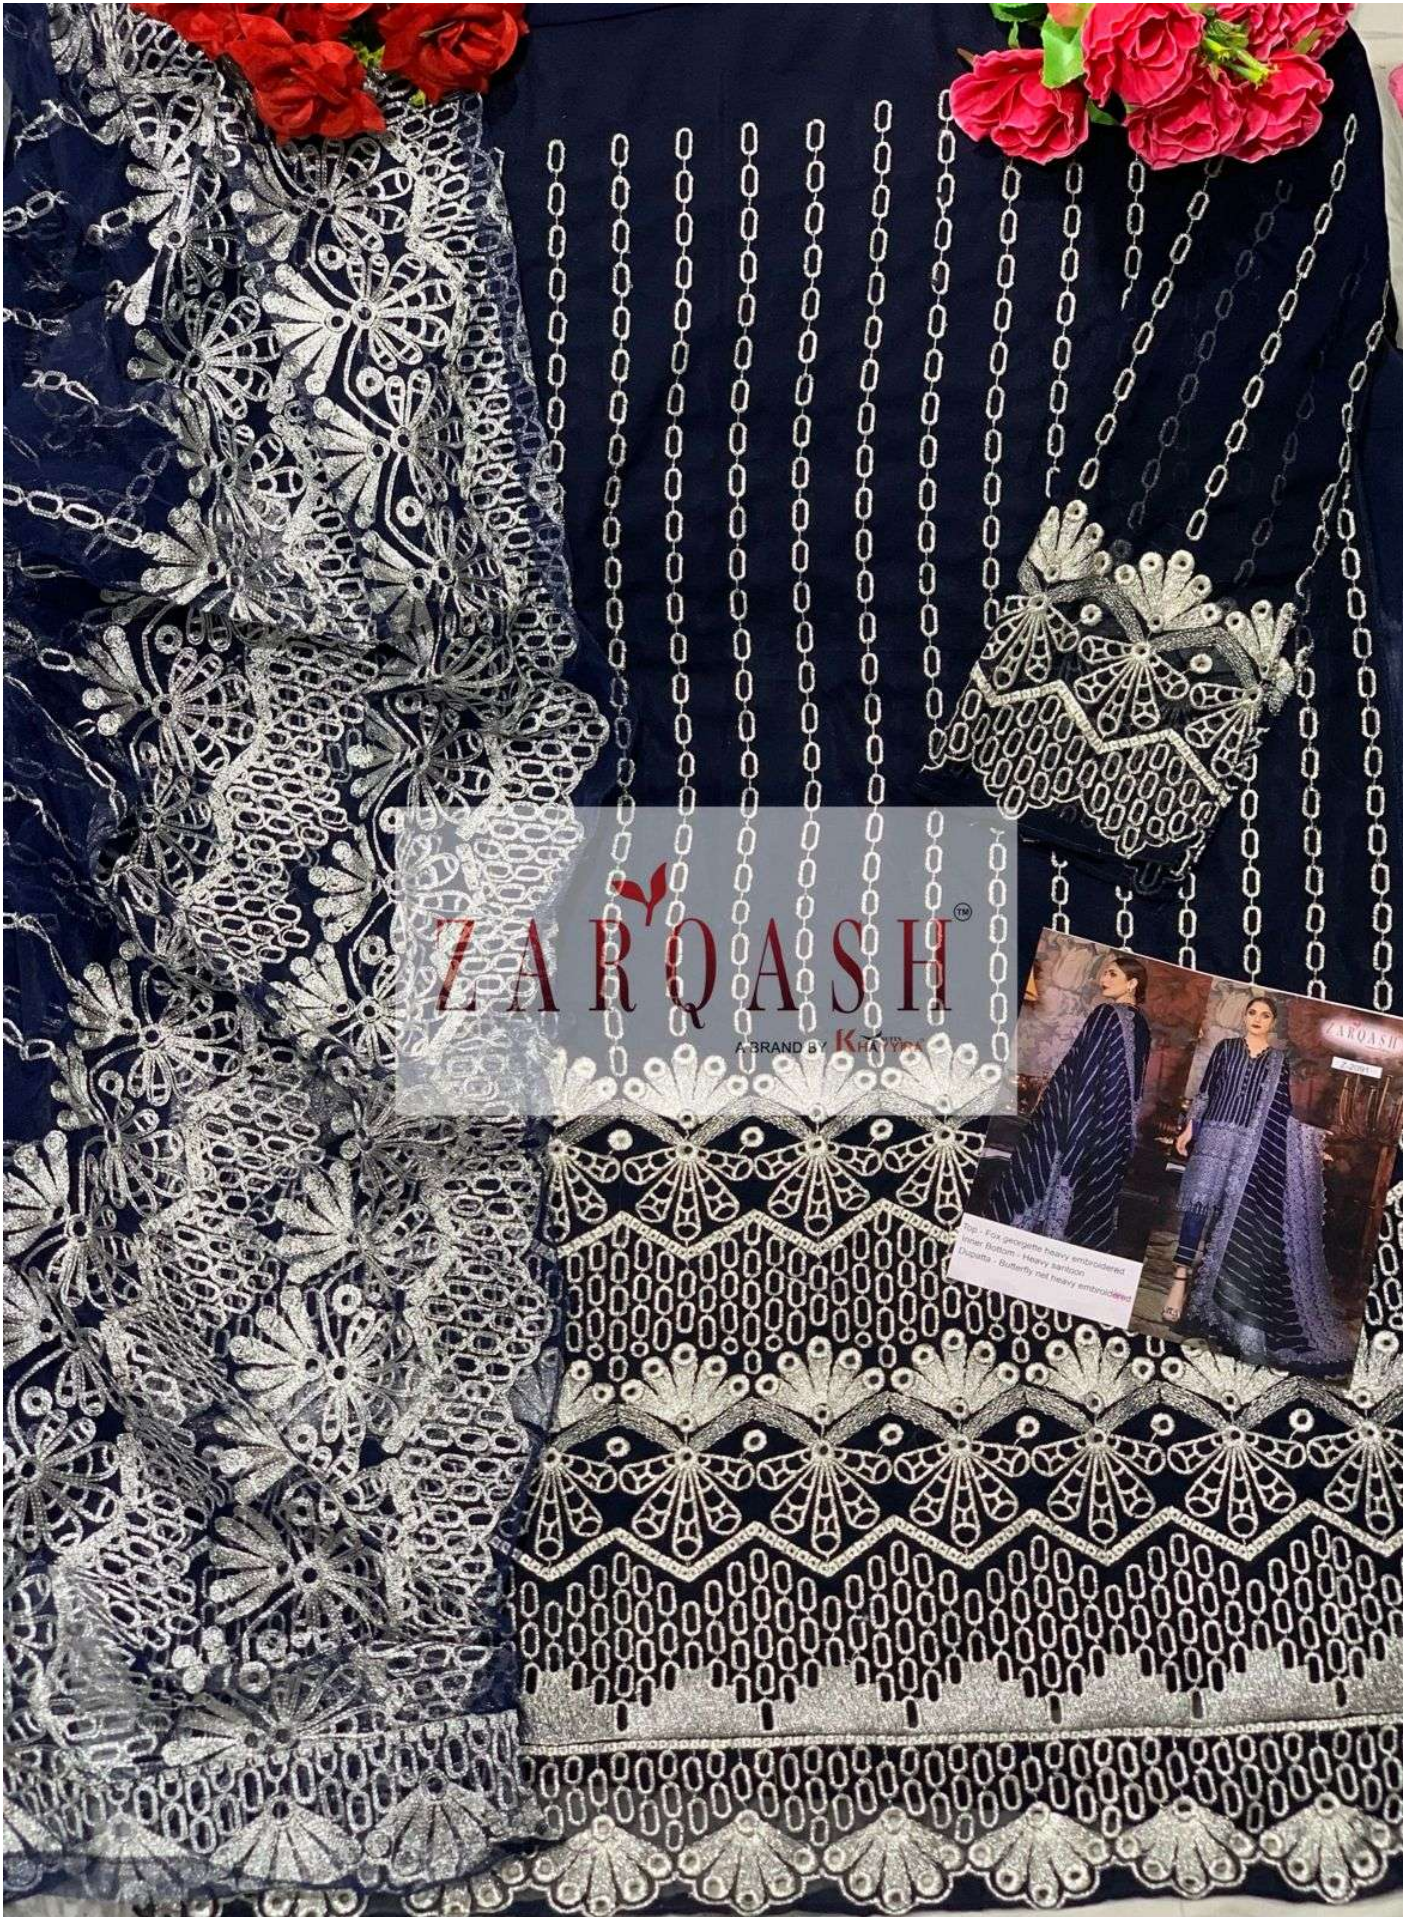

# ZARQASH

A BRAND BY KHAYMRA

For occasions heavy embroidered  
inner bottom - Heavy samoon  
Dupatta - Butterfly net heavy embroidered

Top - Fox georgette heavy embroidered  
Inner Bottom - Heavy santoon  
Dupatta - Butterfly net heavy embroidered

# ZARQASH™

A BRAND BY Khatyara

100% Lycra georgette heavy embroidered  
Inner Bottom - Heavy worktop  
Dukaan - Butterfly net heavy embroidered

ZARQASH  
A COLLECTION BY KAZI KHAN