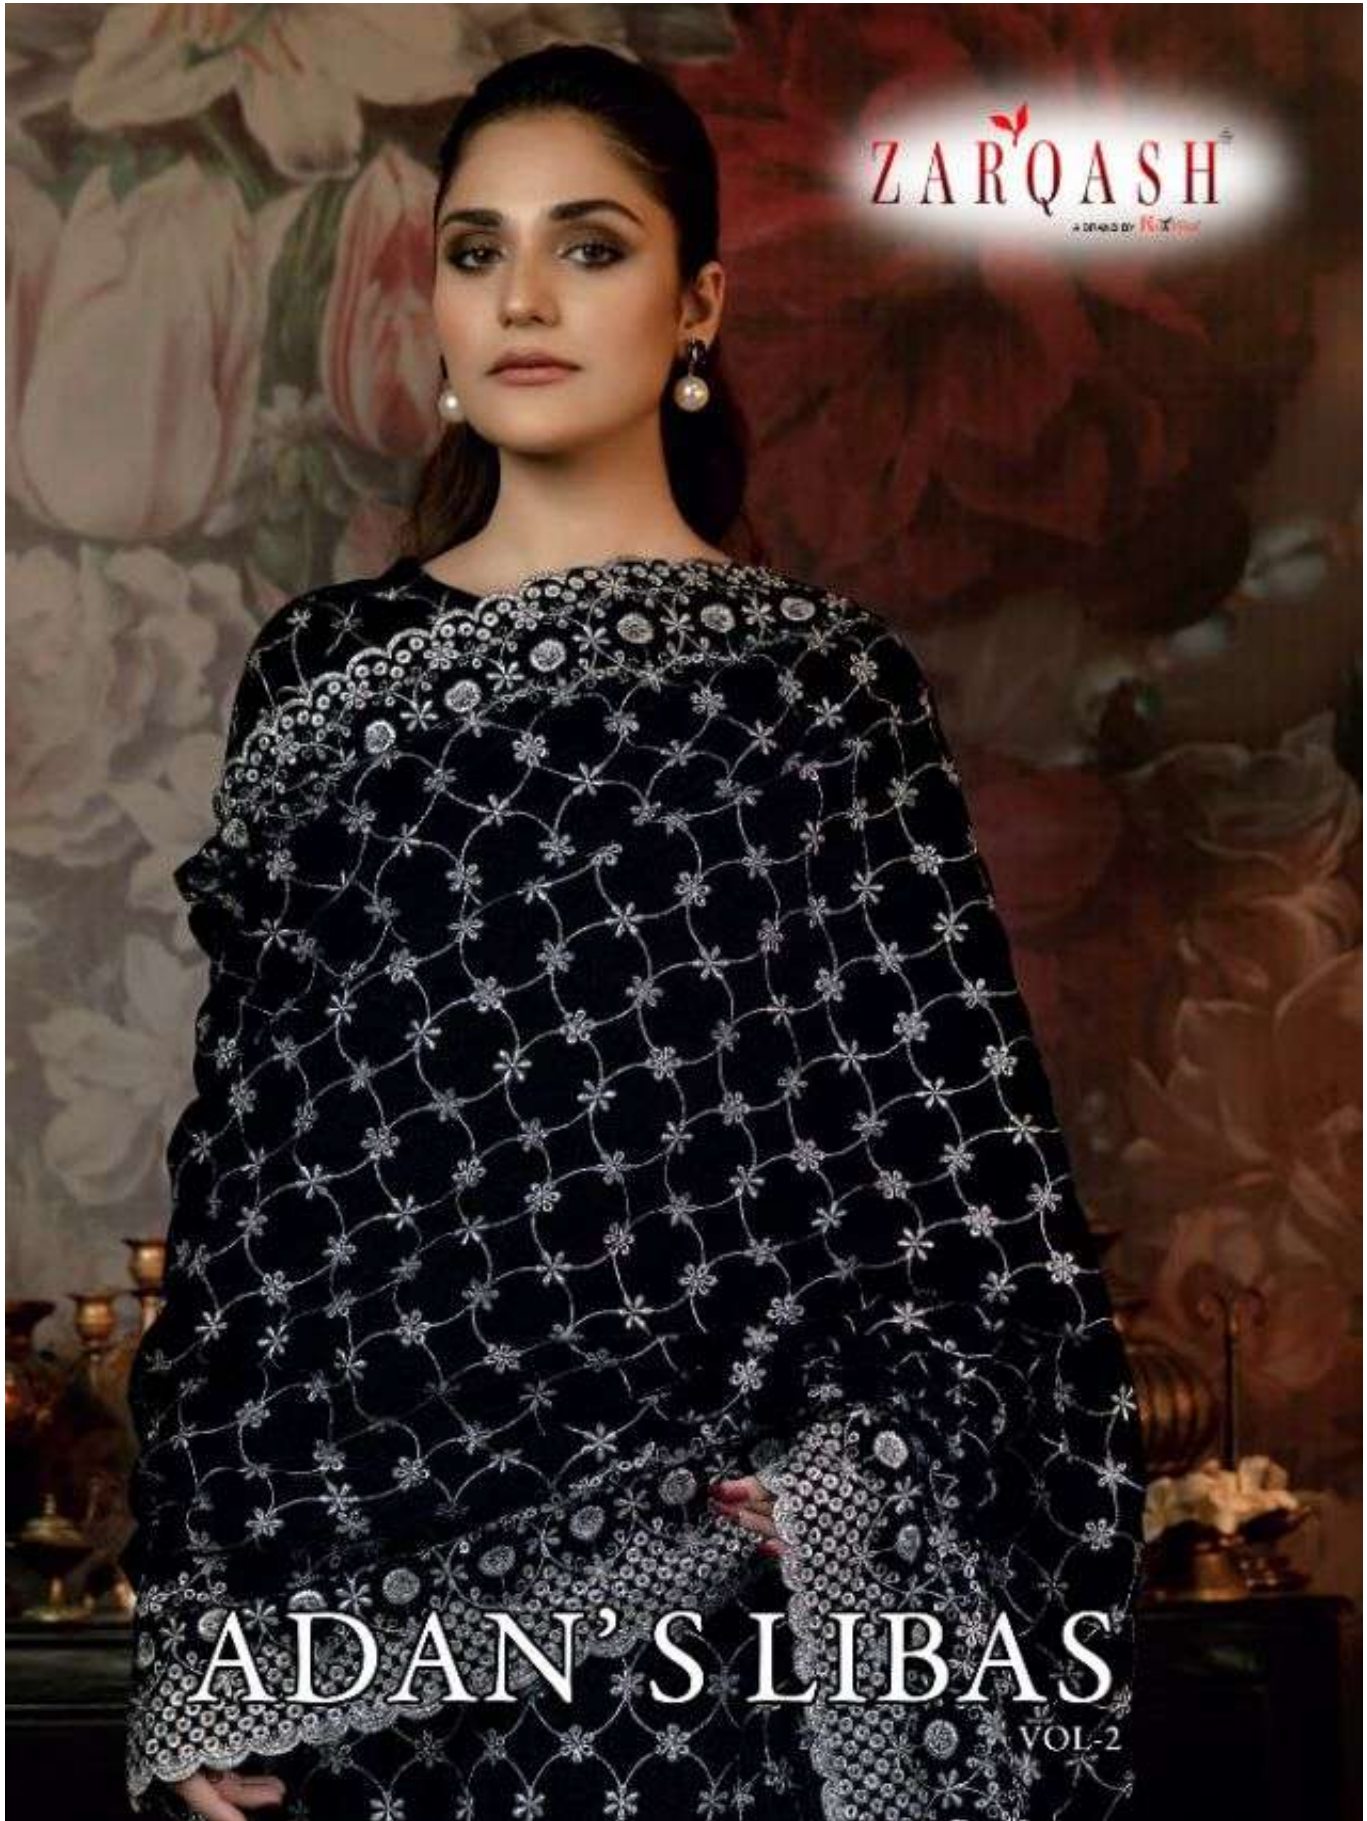

ZARQASHSM
A BRAND BY **PKX**

ADAN'S LIBAS
VOL-2

Top - Fox georgette heavy embroidered
Inner Bottom - Heavy santoon
Dupatta - Butterfly net heavy embroidered

ZARQASHTM

A BRAND BY KAYYER

ZARQASH
A BRAND BY KATYNE

Z-2087

Top - Fox georgette heavy embroidered
Inner Bottom - Heavy santoon
Dupatta - Butterfly net heavy embroidered

ZARQASH

A BRAND BY KAYIRA

Top - 100% georgette heavy embroidered
Inner Bottom - Heavy Kanjivaram
Dhoti - Banarasi heavy embroidered

Top - Fox georgette heavy embroidered
Inner Bottom - Heavy santoon
Dupatta - Butterfly net heavy embroidered

ZARQASH™

BRAND BY KHANZAAR

Top - Fox georgette heavy embroidered
Inner Bottom - Heavy santoon
Dupatta - Butterfly net heavy embroidered