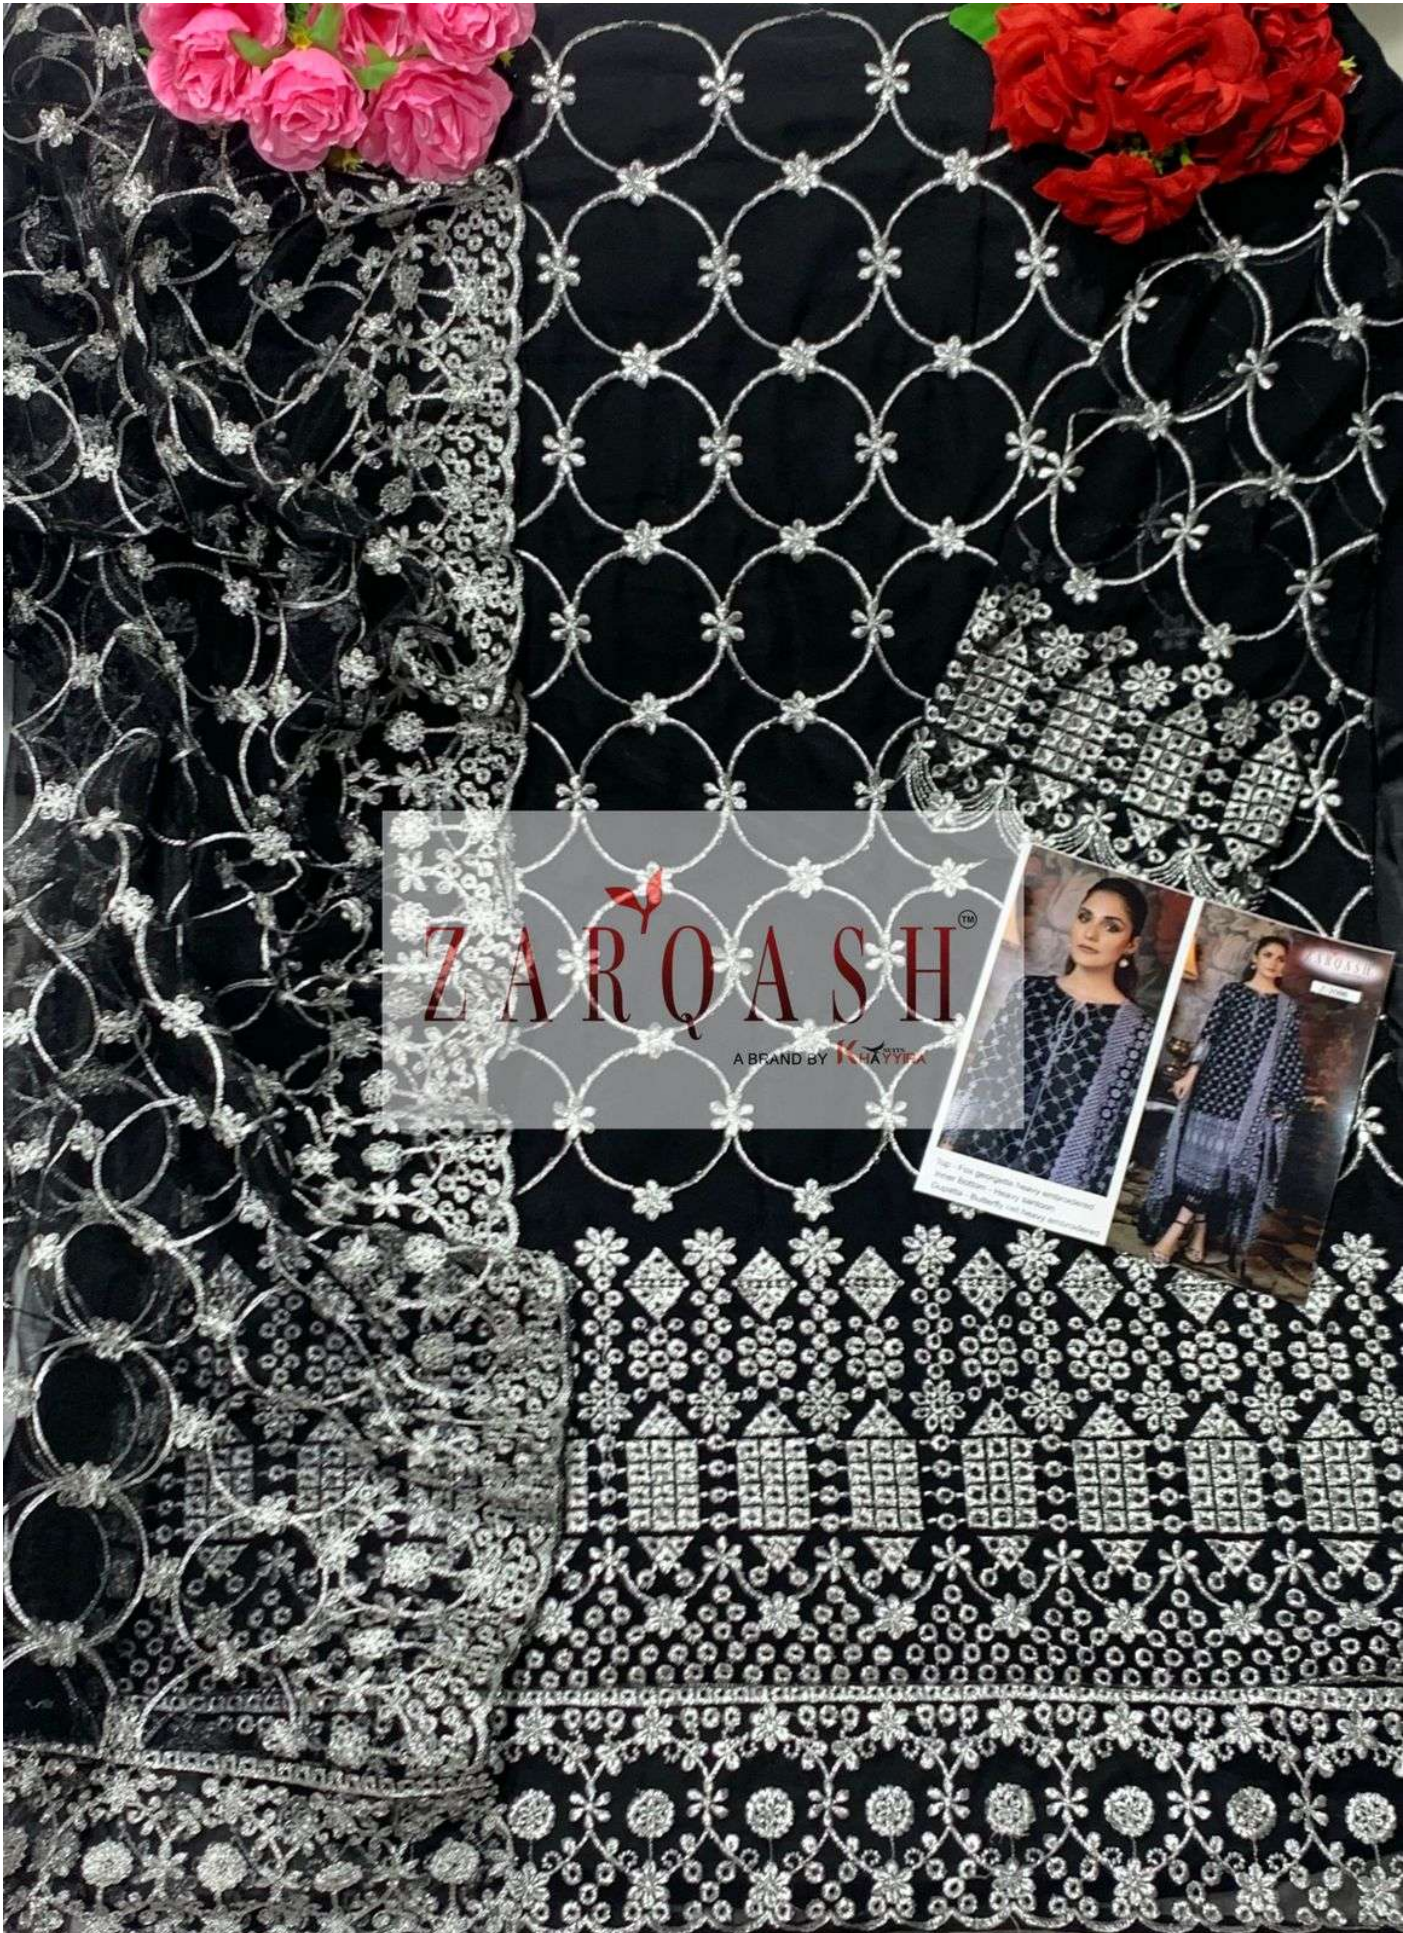

ZARQASHSM
A BRAND BY **PKX**

ADAN'S LIBAS
VOL-2

Top - Fox georgette heavy embroidered
Inner Bottom - Heavy santoon
Dupatta - Butterfly net heavy embroidered

ZARQASHTM

A BRAND BY KAYYER

ZARQASH
A BRAND BY KATYNE

Z-2087

Top - Fox georgette heavy embroidered
Inner Bottom - Heavy santoon
Dupatta - Butterfly net heavy embroidered

ZARQASH

A BRAND BY KAYIRA

Top - 100% georgette heavy embroidered
Inner Bottom - Heavy Kanjivaram
Dhoti - Banarasi heavy embroidered

Top - Fox georgette heavy embroidered
Inner Bottom - Heavy santoon
Dupatta - Butterfly net heavy embroidered

ZARQASH™

BRAND BY KHANZAAR

Top - Fox georgette heavy embroidered
Inner Bottom - Heavy santoon
Dupatta - Butterfly net heavy embroidered

Top - Fox georgette heavy embroidered
Inner Bottom - Heavy santoon
Dupatta - Butterfly net heavy embroidered

ZARQASH™

A BRAND BY Khatyara

100% Lycra georgette heavy embroidered
Inner Bottom - Heavy sequon
Dusatta - Butterfly net heavy embroidered