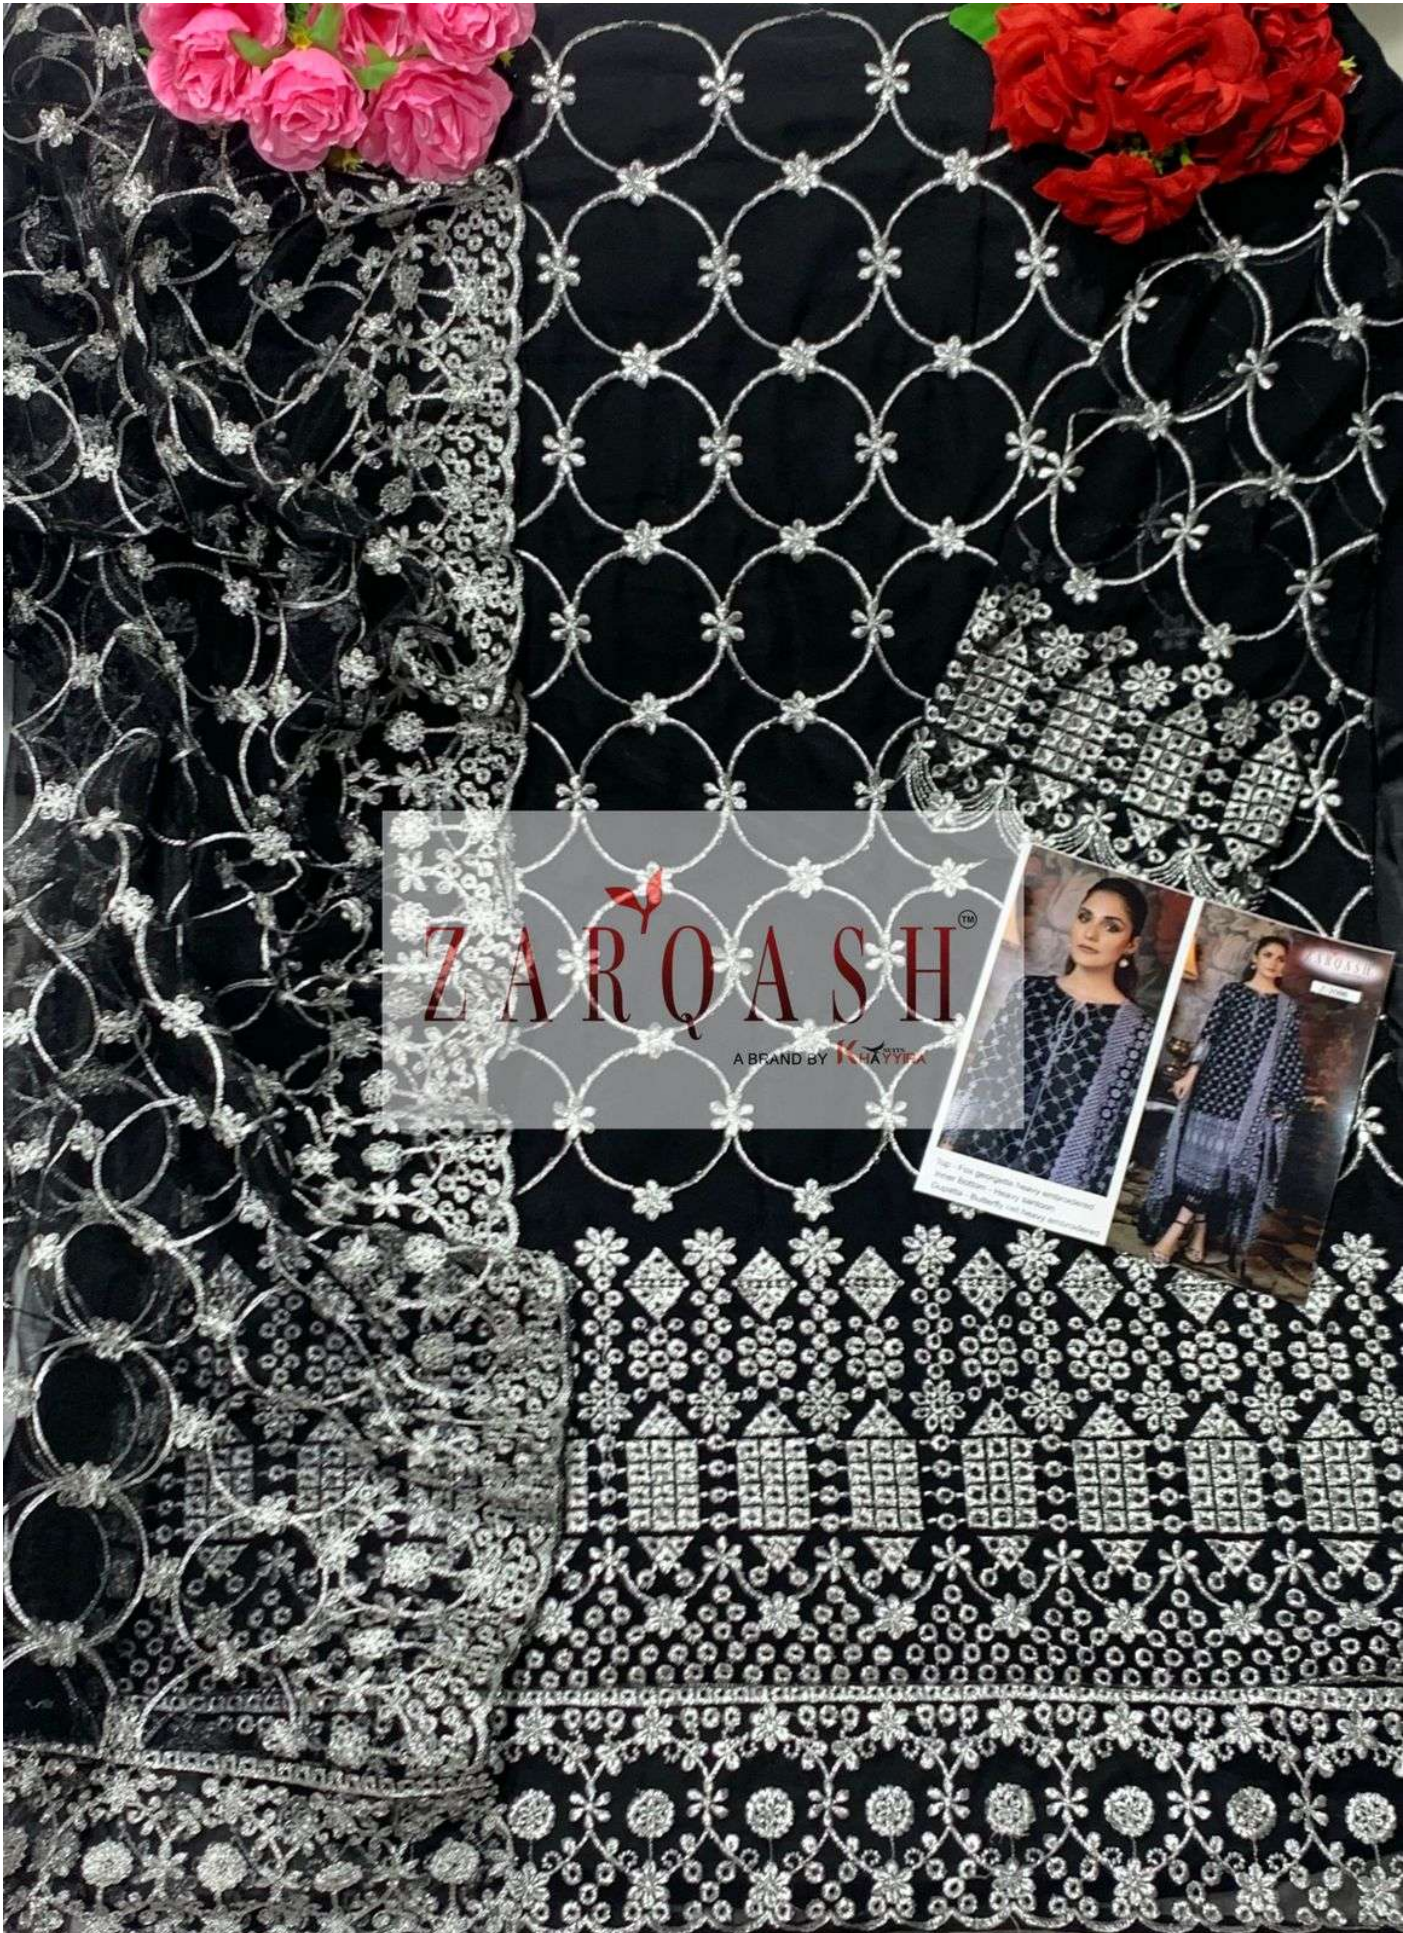

ZARQASH<sup>SM</sup>  
A BRAND BY **PKX**

ADAN'S LIBAS  
VOL-2

Top - Fox georgette heavy embroidered  
Inner Bottom - Heavy santoon  
Dupatta - Butterfly net heavy embroidered

ZARQASH<sup>TM</sup>

A BRAND BY KAYYER

ZARQASH<sup>®</sup>  
A BRAND BY KATYNE

Z-2087

Top - Fox georgette heavy embroidered  
Inner Bottom - Heavy santoon  
Dupatta - Butterfly net heavy embroidered

# ZARQASH

A BRAND BY KAYIRA

Top - Full georgette heavy embroidered  
Inner Bottom - Heavy Kanjivaram  
Dhoti - Banarasi heavy embroidered

Top - Fox georgette heavy embroidered  
Inner Bottom - Heavy santoon  
Dupatta - Butterfly net heavy embroidered