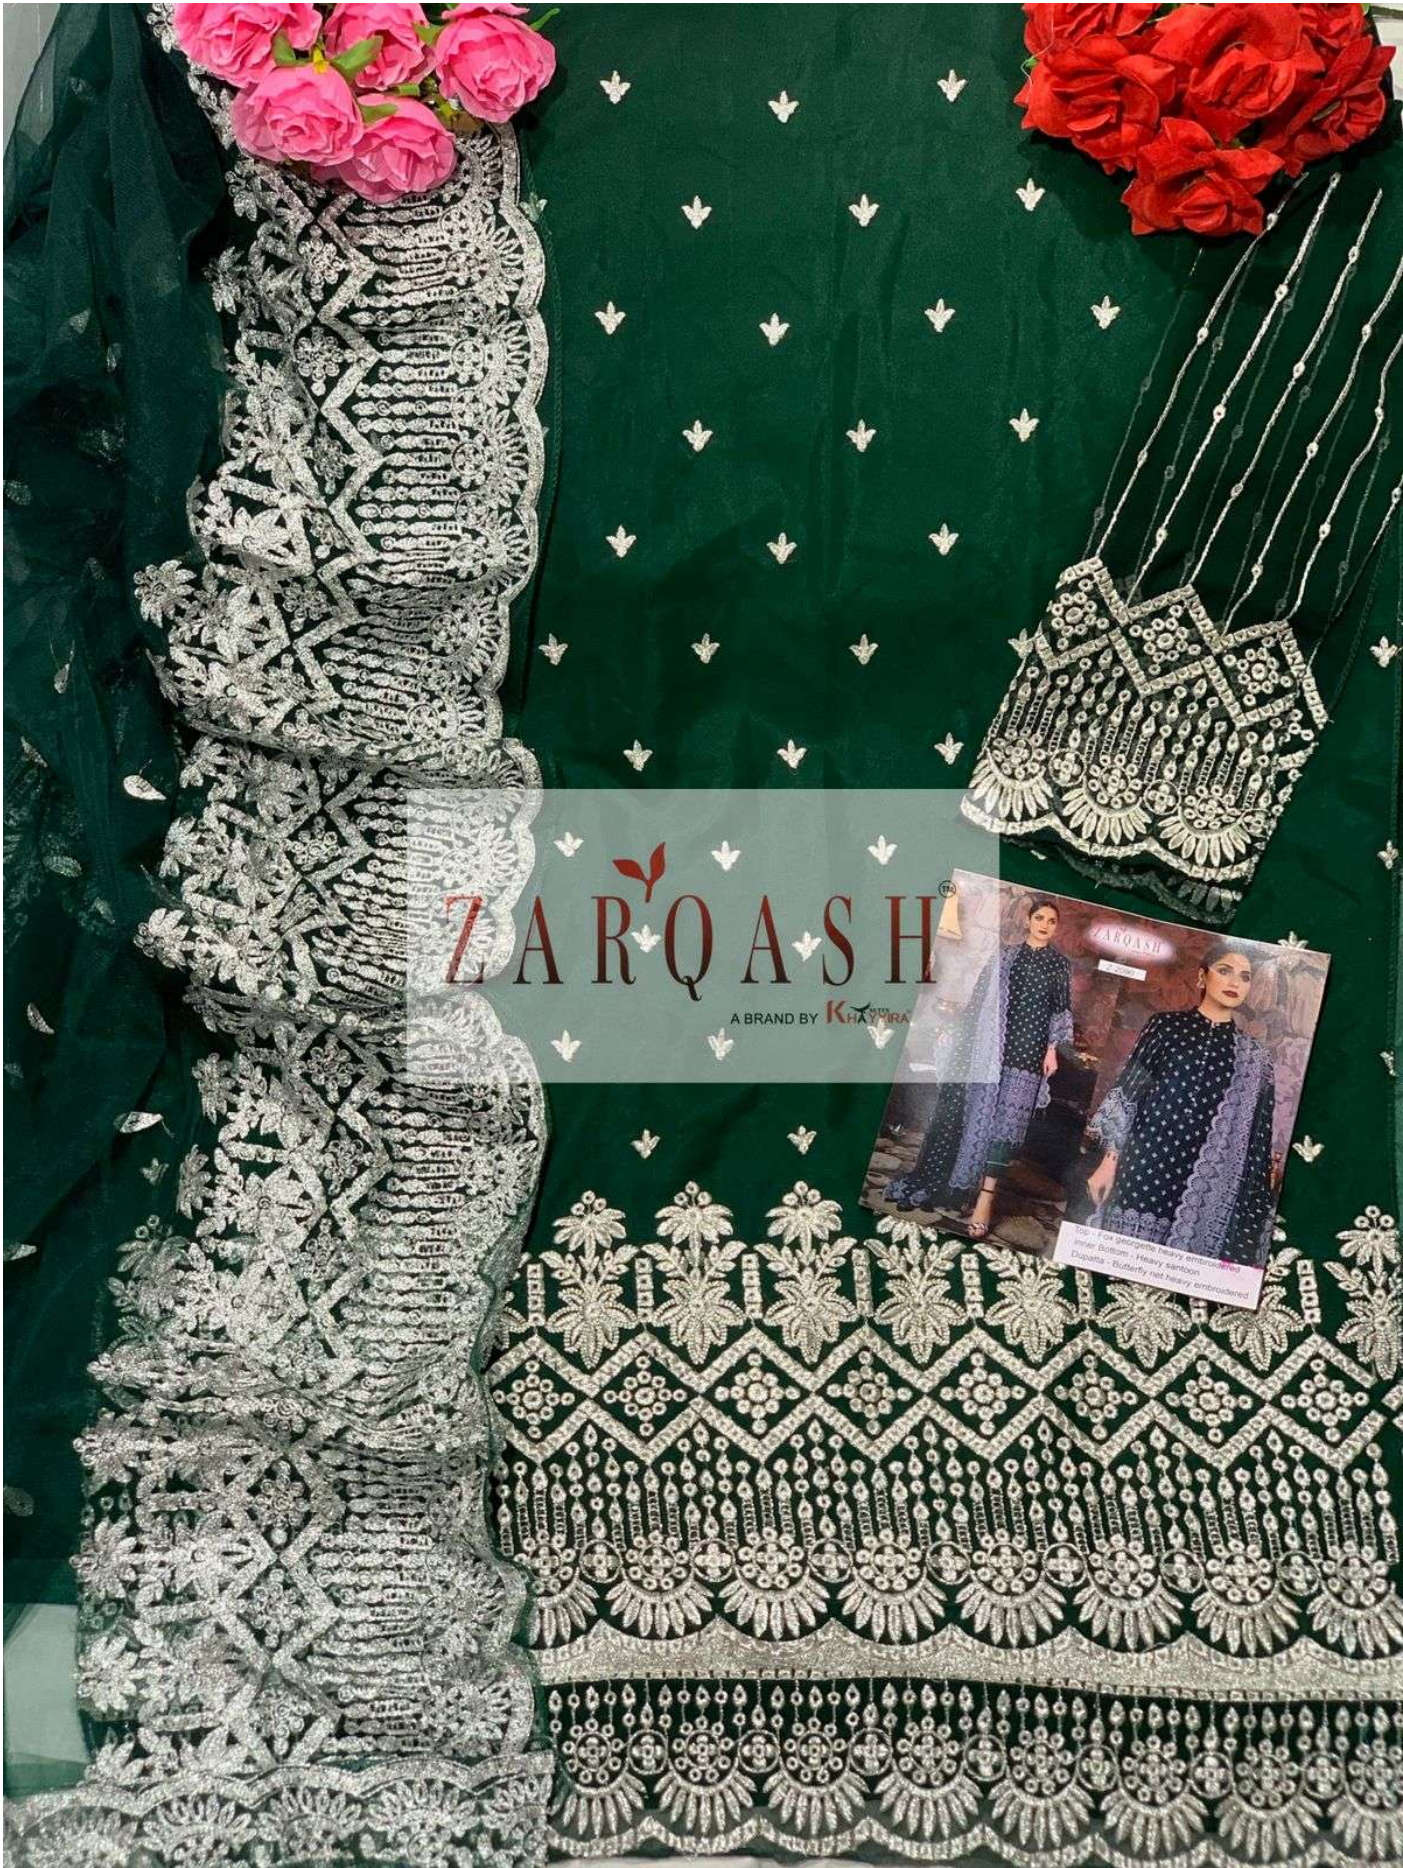

Z-2087

Top - Fox georgette heavy embroidered
Inner Bottom - Heavy santoon
Dupatta - Butterfly net heavy embroidered

ZARQASH

A BRAND BY KAYIRA

Top - 100% georgette heavy embroidered
Inner Bottom - Heavy Kanjivaram
Dhoti - Banarasi heavy embroidered

Top - Fox georgette heavy embroidered
Inner Bottom - Heavy santoon
Dupatta - Butterfly net heavy embroidered

ZARQASH™

BRAND BY KHANZAAR

Top - Fox georgette heavy embroidered
Inner Bottom - Heavy santoon
Dupatta - Butterfly net heavy embroidered

ZARQASH[®]
A BRAND BY KUTUB

Z-2090

Top - Fox georgette heavy embroidered
Inner Bottom - Heavy santoon
Dupatta - Butterfly net heavy embroidered

ZARQASH

A BRAND BY KHAYMRA

For occasions heavy embroidered inner bottom - Heavy samoon Dupatta - Butterfly net heavy embroidered

Top - Fox georgette heavy embroidered
Inner Bottom - Heavy santoon
Dupatta - Butterfly net heavy embroidered

ZARQASH™

A BRAND BY Khatyara

100% Lycra georgette heavy embroidered
Inner Bottom - Heavy sequon
Dusatta - Butterfly net heavy embroidered