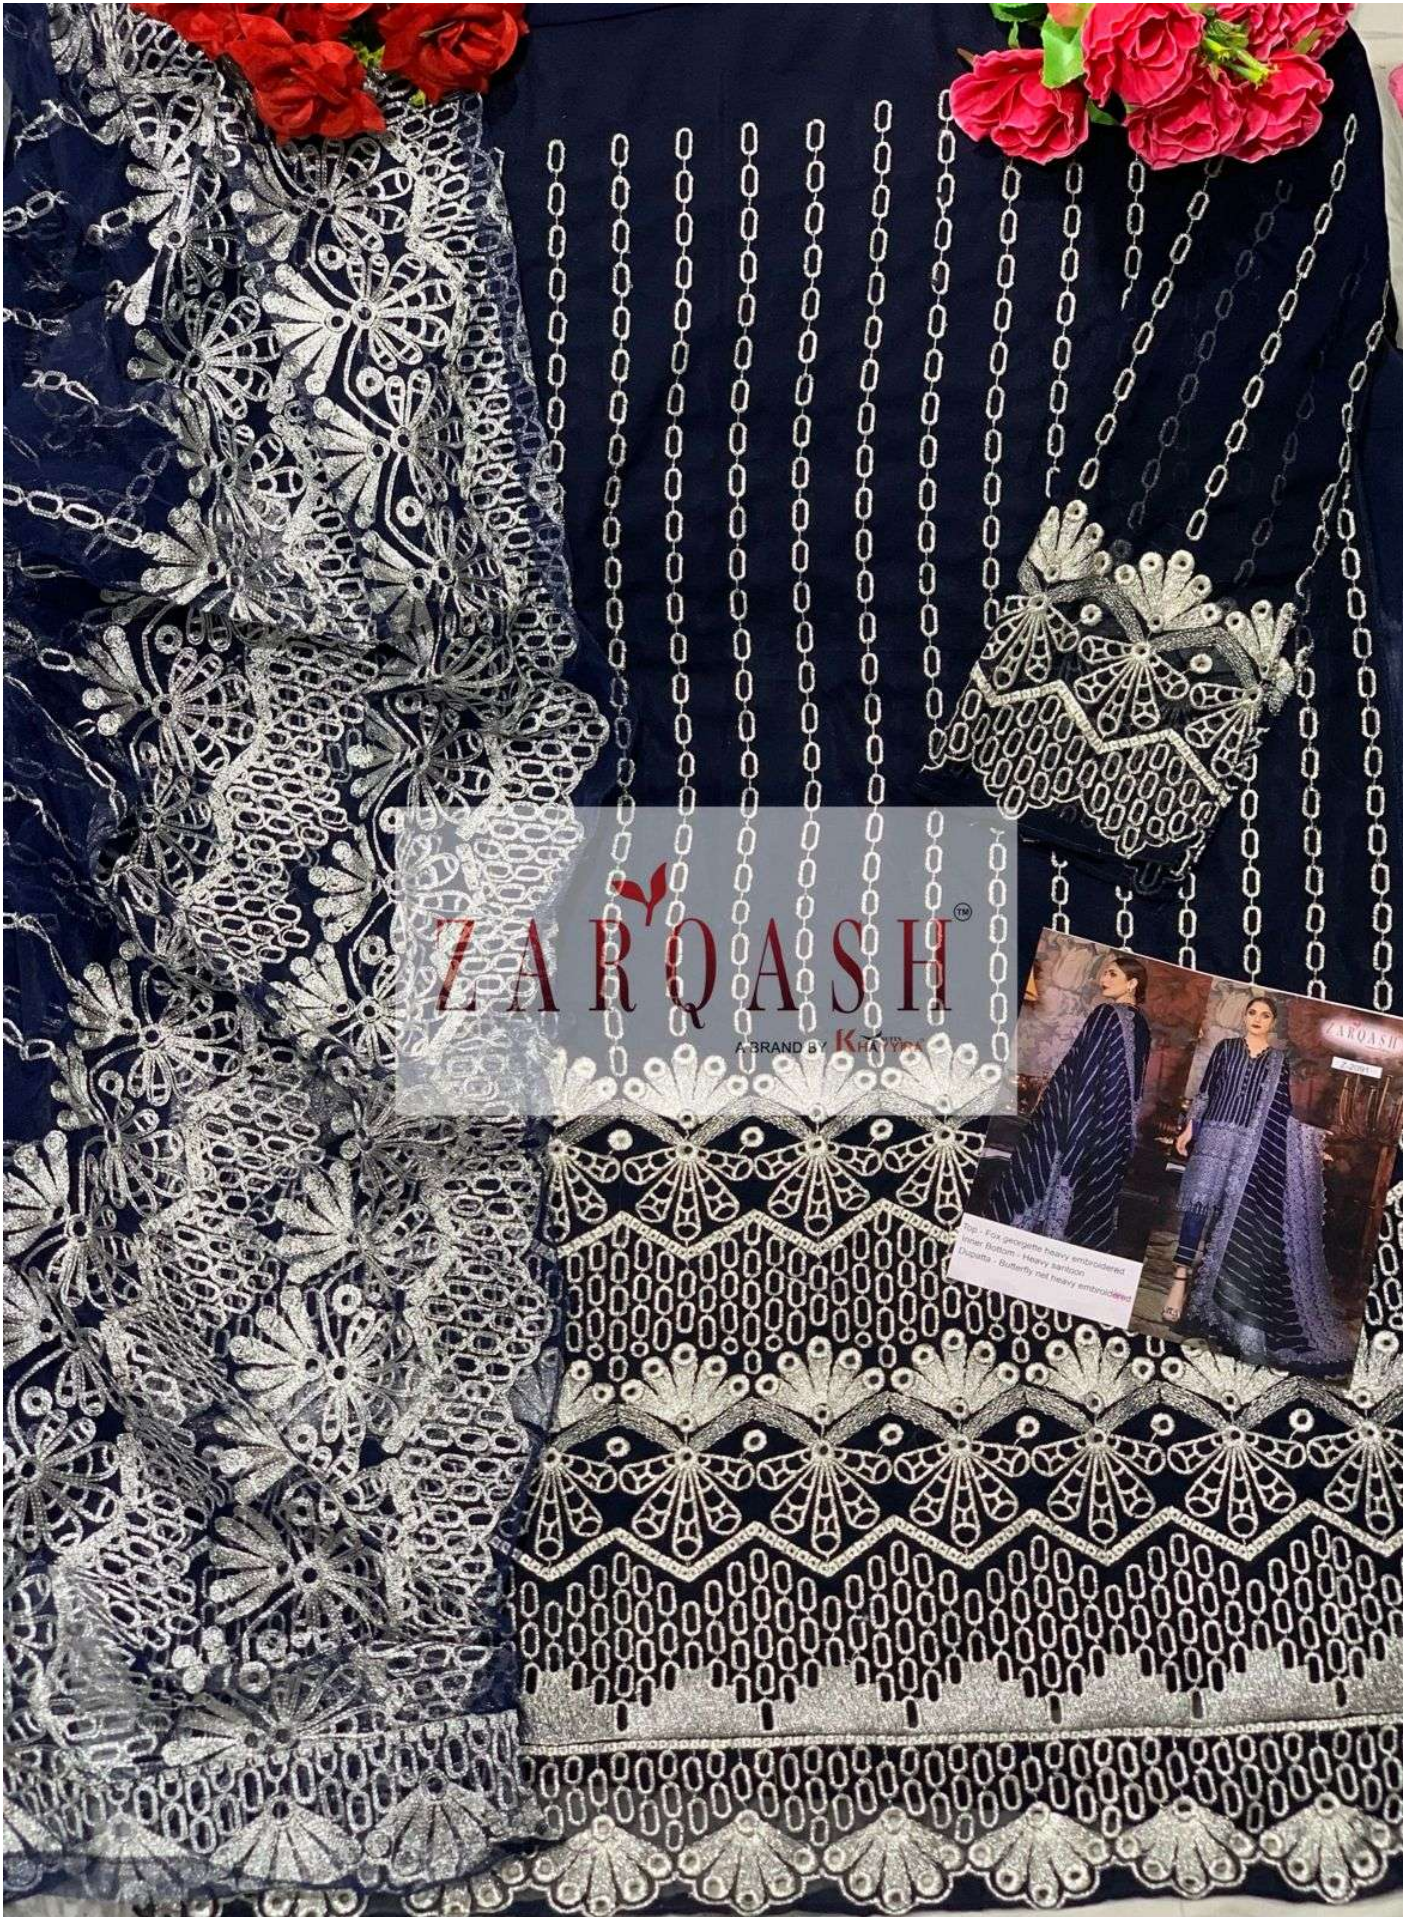

Top - Fox georgette heavy embroidered
Inner Bottom - Heavy santoon
Dupatta - Butterfly net heavy embroidered

ZARQASH™

BRAND BY KHANZAAR

Top - Fox georgette heavy embroidered
Inner Bottom - Heavy santoon
Dupatta - Butterfly net heavy embroidered

ZARQASH[®]
A BRAND BY KUTUB

Z-2090

Top - Fox georgette heavy embroidered
Inner Bottom - Heavy santoon
Dupatta - Butterfly net heavy embroidered

ZARQASH

A BRAND BY KHAYMRA

For occasions heavy embroidered inner bottom - Heavy samoon Dupatta - Butterfly net heavy embroidered

Top - Fox georgette heavy embroidered
Inner Bottom - Heavy santoon
Dupatta - Butterfly net heavy embroidered

ZARQASH™

A BRAND BY Khatyara

100% Lycra georgette heavy embroidered
Inner Bottom - Heavy sequon
Dusatta - Butterfly net heavy embroidered