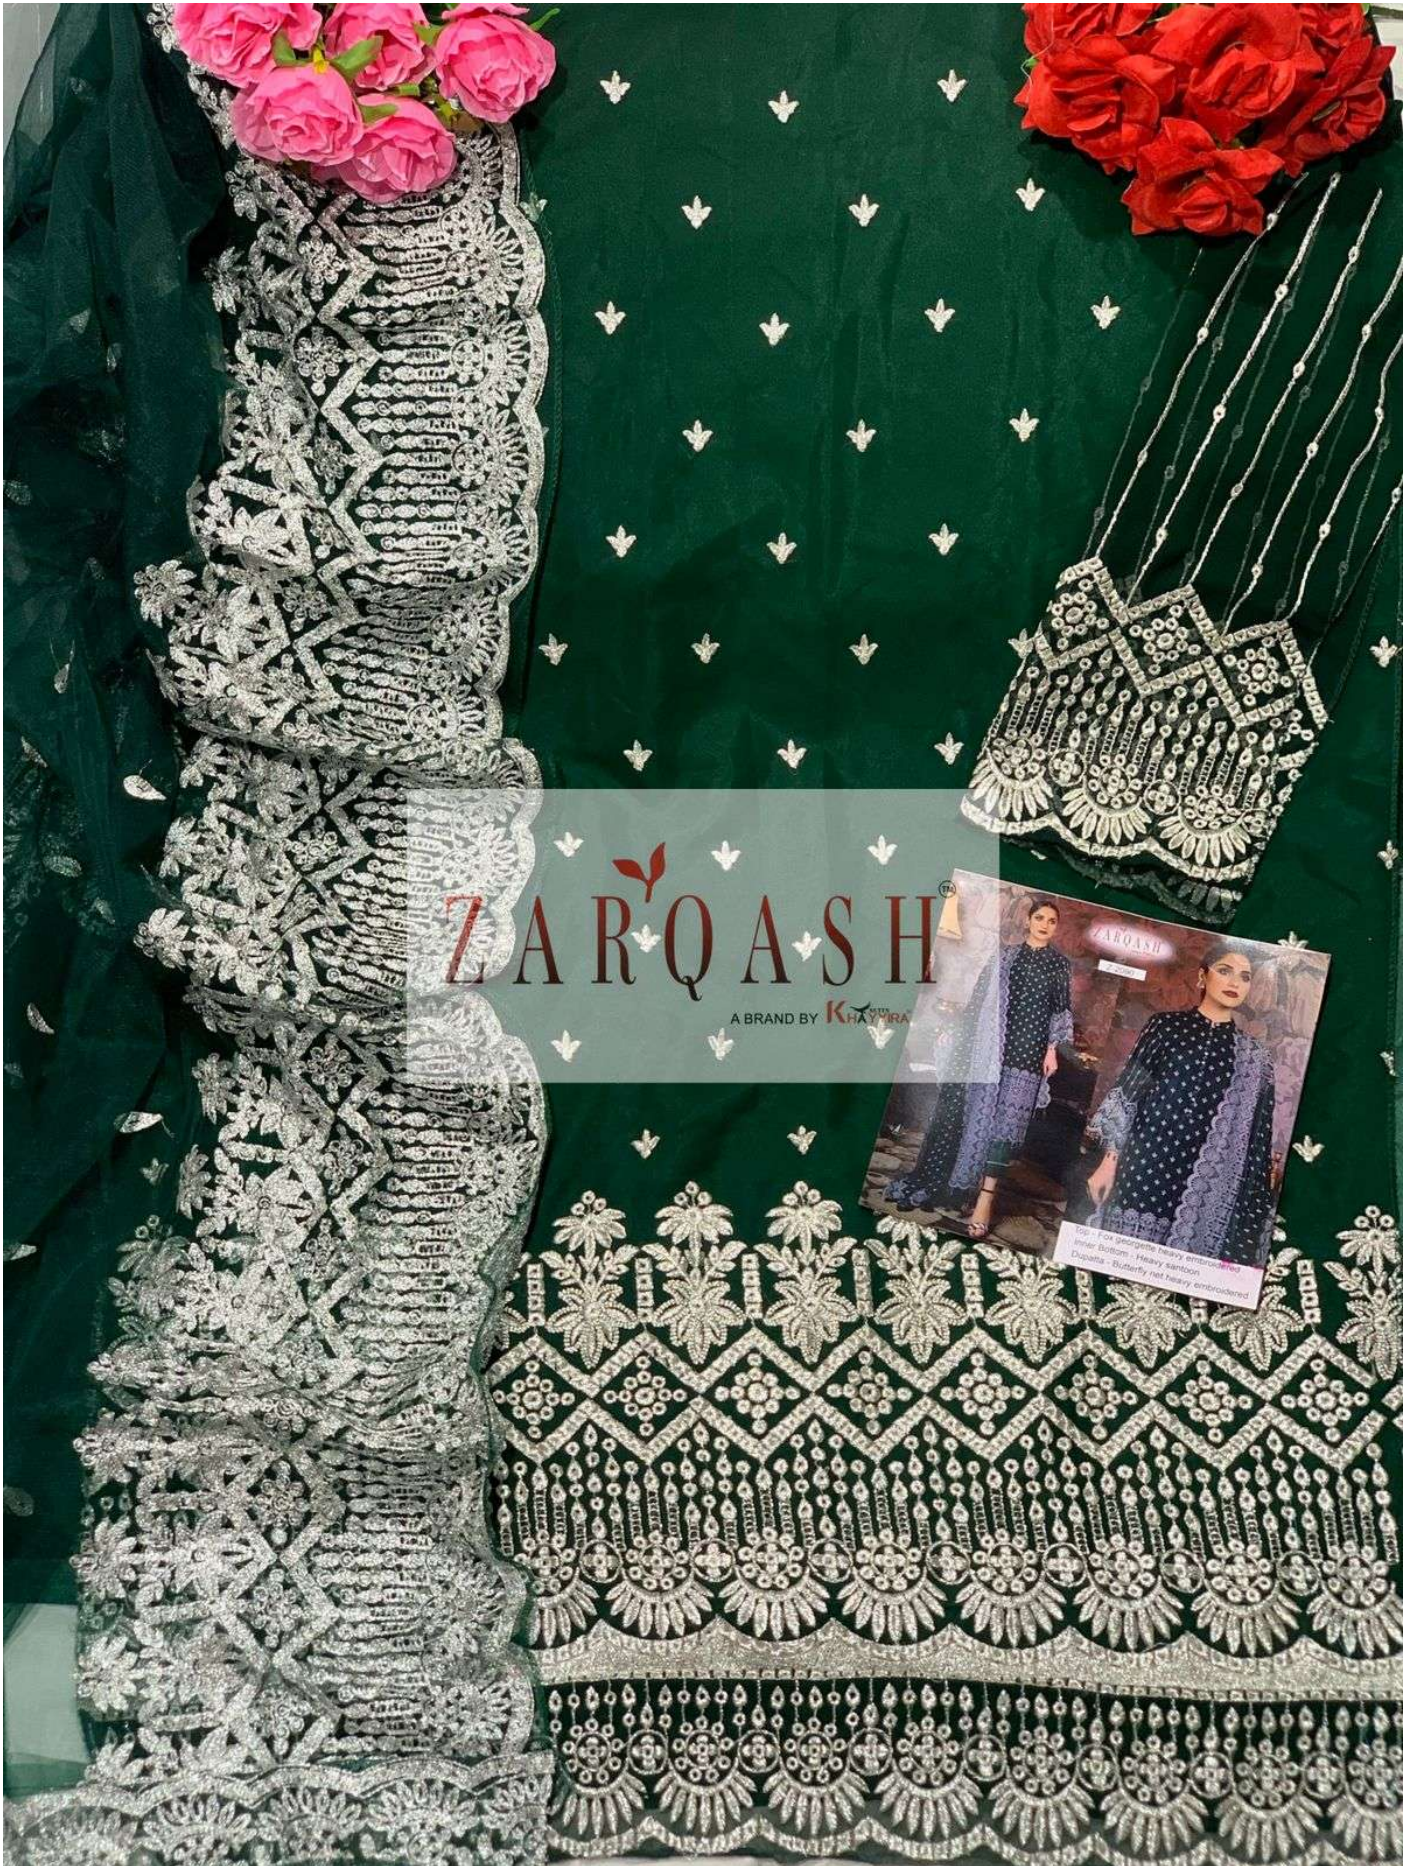

ZARQASH<sup>®</sup>  
A BRAND BY KATYNE

Z-2087

Top - Fox georgette heavy embroidered  
Inner Bottom - Heavy santoon  
Dupatta - Butterfly net heavy embroidered

# ZARQASH

A BRAND BY KAYIRA

Top - Full georgette heavy embroidered  
Inner Bottom - Heavy Kanjivaram  
Dhoti - Banarasi heavy embroidered

Top - Fox georgette heavy embroidered  
Inner Bottom - Heavy santoon  
Dupatta - Butterfly net heavy embroidered

ZARQASH<sup>TM</sup>

BRAND BY KHANZAAR

Top - Fox georgette heavy embroidered  
Inner Bottom - Heavy santoon  
Dupatta - Butterfly net heavy embroidered

ZARQASH<sup>®</sup>  
A BRAND BY KUTUB

Z-2090

Top - Fox georgette heavy embroidered  
Inner Bottom - Heavy santoon  
Dupatta - Butterfly net heavy embroidered