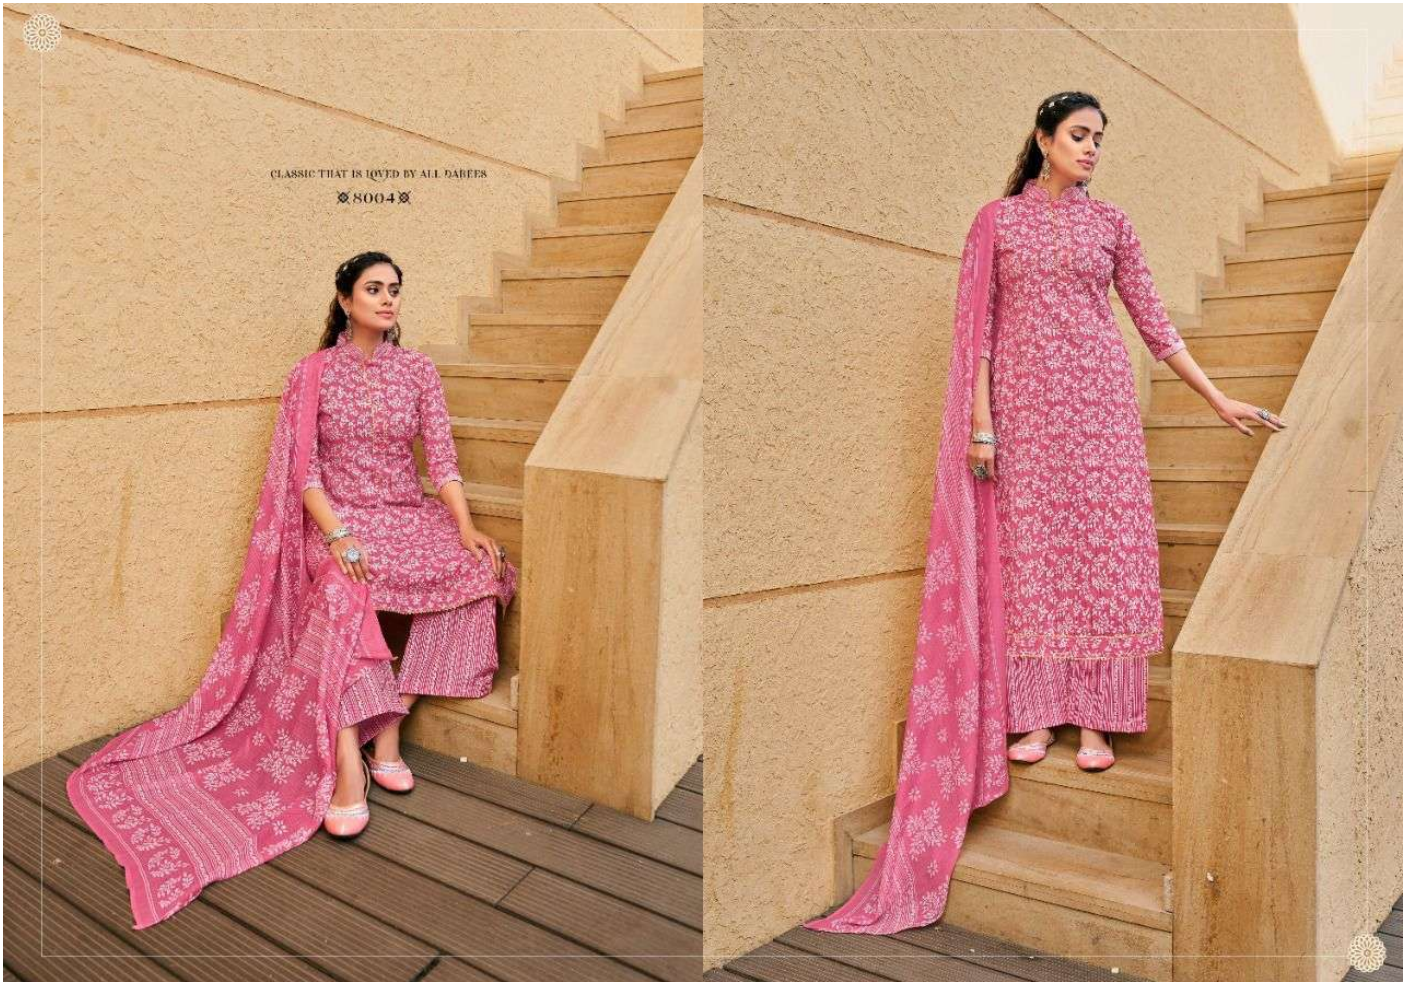

Ruby

CLASSIC THAT IS LOVED BY ALL PAIRES

❖ 8001 ❖

CLASSIC THAT IS LOVED BY ALL BARBERS

❖8002❖

❖ 8003 ❖

CLASSIC THAT IS LOVED BY ALL DARREES

CLASSIC THAT IS LOVED BY ALL DABEES

₹ 8000

CLASSIC THAT IS LOVED BY ALL. DARBES

8001

8002

8003

8007

8008

8009