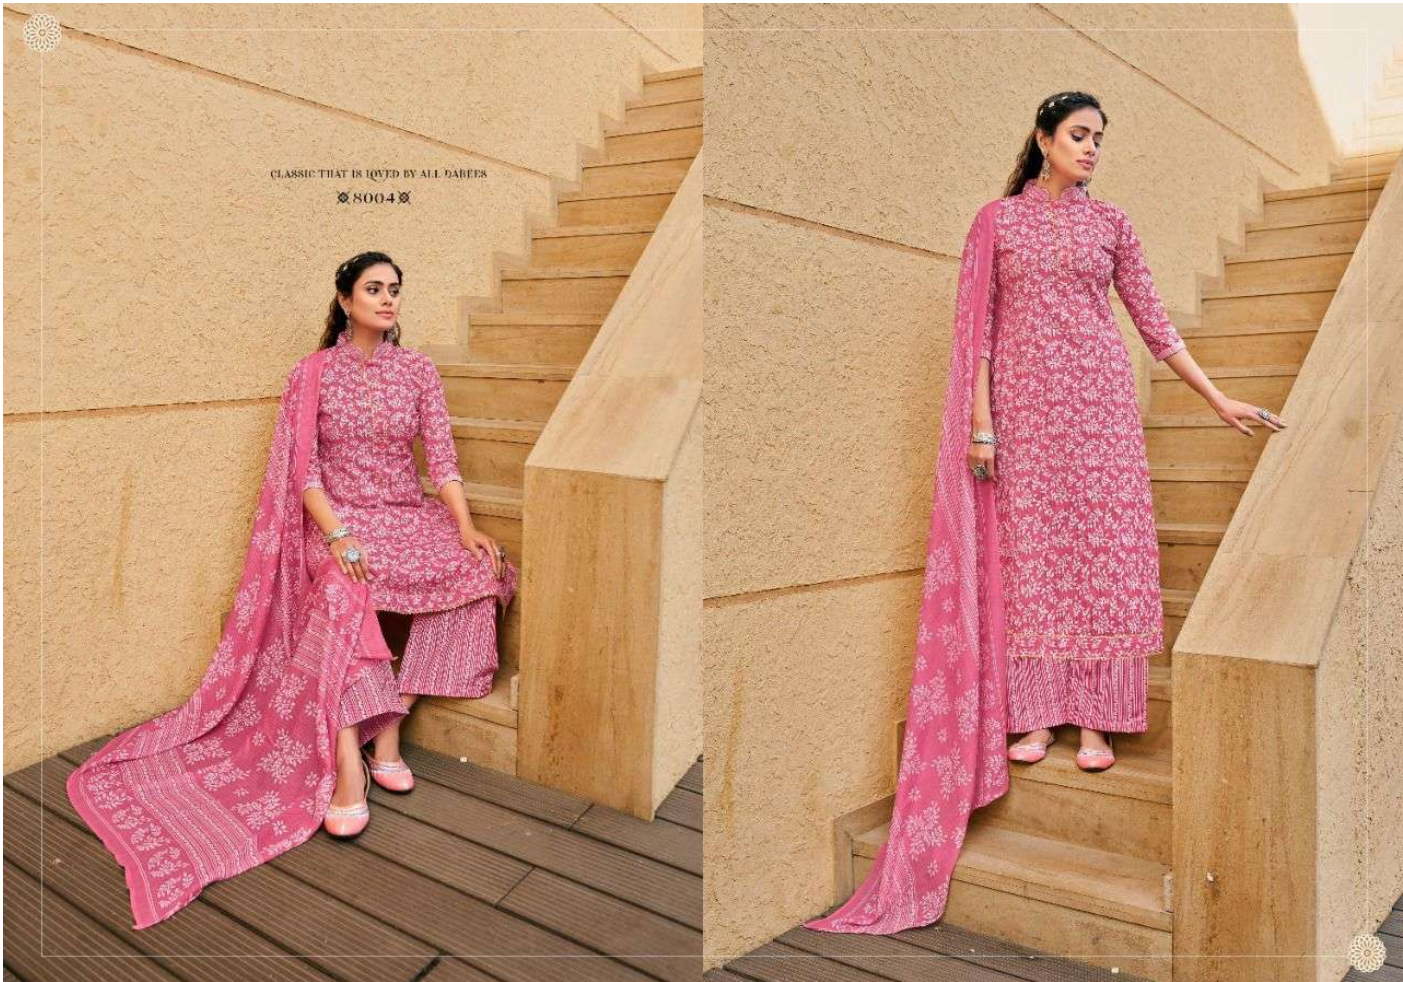

Ruby

CLASSIC THAT IS LOVED BY ALL 'ABEES

❖ 8001 ❖

CLASSIC THAT IS LOVED BY ALL BARBERS

❖8002❖

❖ 8003 ❖

CLASSIC THAT IS LOVED BY ALL DARREES

CLASSIC THAT IS LOVED BY ALL DABEES

₹ 8000

CLASSIC THAT IS LOVED BY ALL. DARBES

8001

8002

8003

8007

8008

8009