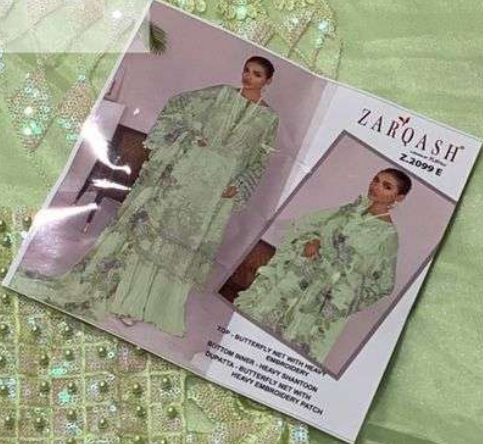

ZARQASH

A BRAND BY KAYIRA