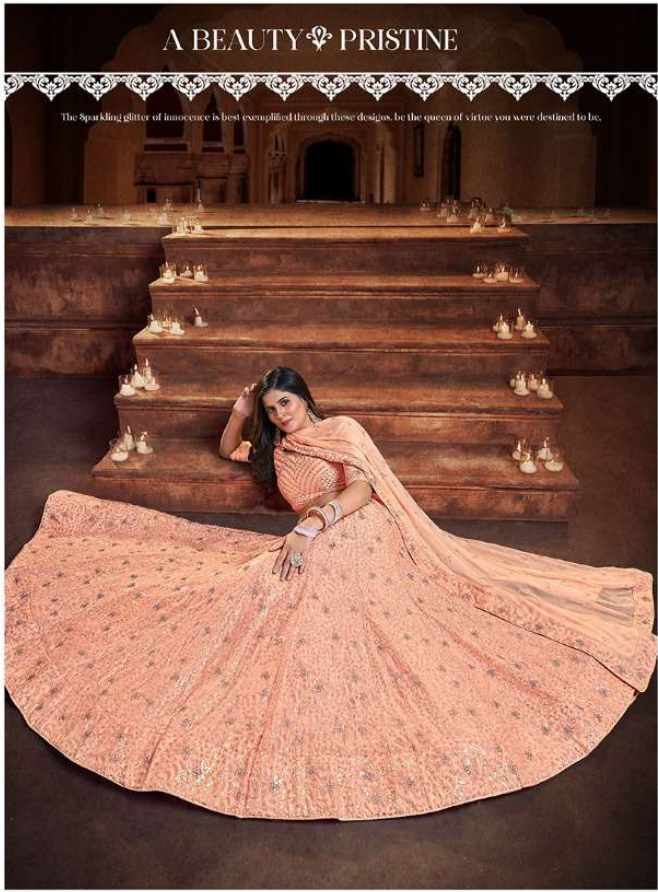

SHEE STAR & CO.

Aadhira

Some apsaras are born to claim the universe as their own. Their shimmer is heavenly, and their gait gorgeous.

1107

Those who have spent even a second with you don't just remember it fondly, they treasure them for years and years.

1112

SAILING ON THE RIVER OF GRACE

SHIMMERING ✦ STYLE

When seen From afar, they're but a small sparkle, very soon, as they approach the trail Lights up with a golden glow announcing the dawn of a new beauty. Their style is immaculate, and shines with infinite promise.

✦  
1123

SHEE STAR & CO.

1107

1108

1112

1122

1123

SKU	Colour	Lehenga Fabric	Blouse Fabric	Dupatta Fabric	Size	Work	Price
1107	PISTA	SOFT NET	SOFT NET	SOFT NET	UP TO 44 WAIST & BUST	Sequnis + Zari + Thread	4250 + GST
1108	DARK YELLOW	GEORGETTE	GEORGETTE	GEORGETTE	UP TO 44 WAIST & BUST	Sequnis + Zari + Thread	4251 + GST
1112	YELLOW	SOFT NET	SOFT NET	SOFT NET	UP TO 44 WAIST & BUST	Sequnis + Zari + Thread	4252 + GST
1122	PEACH ORANGE	GEORGETTE	GEORGETTE	GEORGETTE	UP TO 44 WAIST & BUST	Sequnis + Zari + Thread	4253 + GST
1123	GRAY	SOFT NET	SOFT NET	SOFT NET	UP TO 44 WAIST & BUST	Sequnis + Zari + Thread	4254 + GST