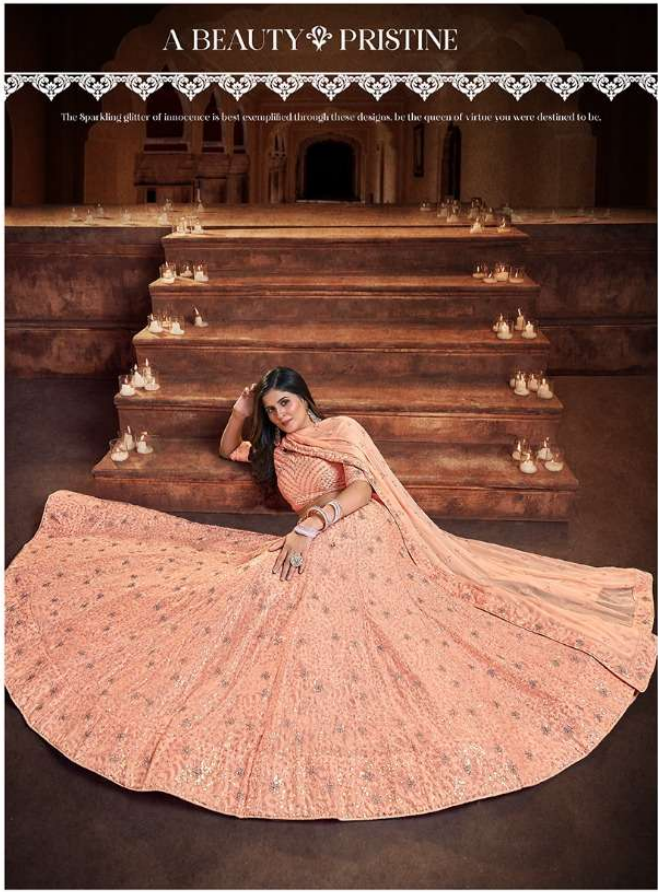

SHEE STAR & CO.

Aadhira

Some apsaras are born to claim the universe as their own. Their shimmer is heavenly, and their gait gorgeous.

❖ 1107 ❖

Those who have spent even a second with you don't just remember it fondly, they treasure them for years and years.

1112 SAILING ON THE RIVER OF GRACE

SHIMMERING ✦ STYLE

When seen From afar, they're but a small sparkle, very soon, as they approach the trail Lights up with a golden glow, announcing the dawn of a new beauty. Their style is immaculate, and shines with infinite promise.

✦
1123 ✦

SHEE STAR & CO.

1107

1108

1112

1122

1123

SKU	Colour	Lehenga Fabric	Blouse Fabric	Dupatta Fabric	Size	Work	Price
1107	PISTA	SOFT NET	SOFT NET	SOFT NET	UP TO 44 WAIST & BUST	Sequnis + Zari + Thread	4250 + GST
1108	DARK YELLOW	GEORGETTE	GEORGETTE	GEORGETTE	UP TO 44 WAIST & BUST	Sequnis + Zari + Thread	4251 + GST
1112	YELLOW	SOFT NET	SOFT NET	SOFT NET	UP TO 44 WAIST & BUST	Sequnis + Zari + Thread	4252 + GST
1122	PEACH ORANGE	GEORGETTE	GEORGETTE	GEORGETTE	UP TO 44 WAIST & BUST	Sequnis + Zari + Thread	4253 + GST
1123	GRAY	SOFT NET	SOFT NET	SOFT NET	UP TO 44 WAIST & BUST	Sequnis + Zari + Thread	4254 + GST