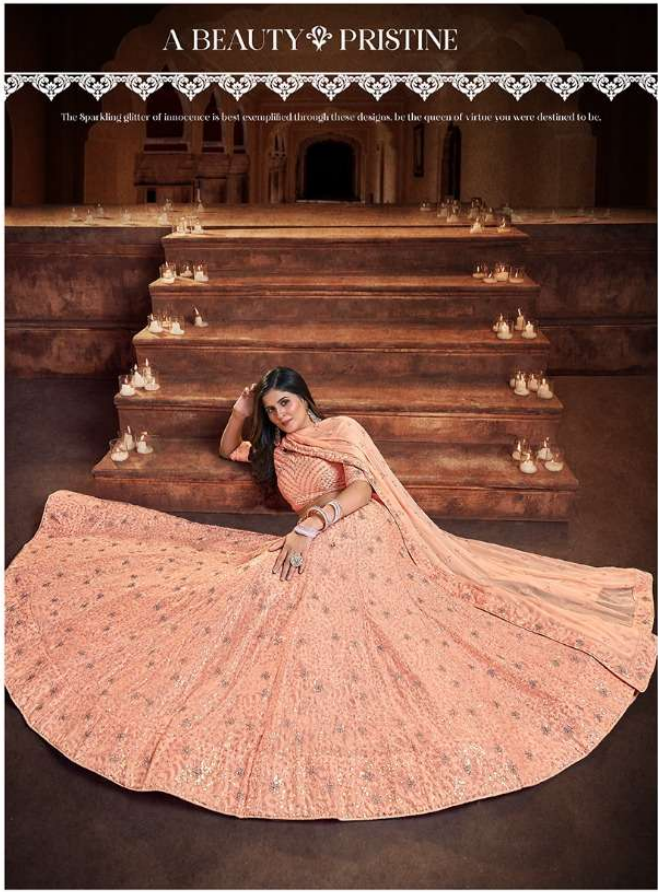

SHEE STAR & CO.

Aadhira

Some apsaras are born to claim the universe as their own. Their shimmer is heavenly, and their gait gorgeous.

1107

Those who have spent even a second with you don't just remember it fondly, they treasure them for years and years.

1112 SAILING ON THE RIVER OF GRACE

SHIMMERING ✦ STYLE

When seen From afar, they're but a small sparkle, very soon, as they approach the trail Lights up with a golden glow, announcing the dawn of a new beauty. Their style is immaculate, and shines with infinite promise.

✦
1123 ✦

SHEE STAR & CO.

1107

1108

1112

1122

1123

Sku	Colour	Lehenga Fabric	Blouse Fabric	Dupptta Fabric	Size	Work	Price
1107	PISTA	SOFT NET	SOFT NET	SOFT NET	UP TO 44 WAIST & BUST	Sequnis + Zari + Thread	4250 + GST
1108	DARK YELLOW	GEORGETTE	GEORGETTE	GEORGETTE	UP TO 44 WAIST & BUST	Sequnis + Zari + Thread	4251 + GST
1112	YELLOW	SOFT NET	SOFT NET	SOFT NET	UP TO 44 WAIST & BUST	Sequnis + Zari + Thread	4252 + GST
1122	PEACH ORANGE	GEORGETTE	GEORGETTE	GEORGETTE	UP TO 44 WAIST & BUST	Sequnis + Zari + Thread	4253 + GST
1123	GRAY	SOFT NET	SOFT NET	SOFT NET	UP TO 44 WAIST & BUST	Sequnis + Zari + Thread	4254 + GST