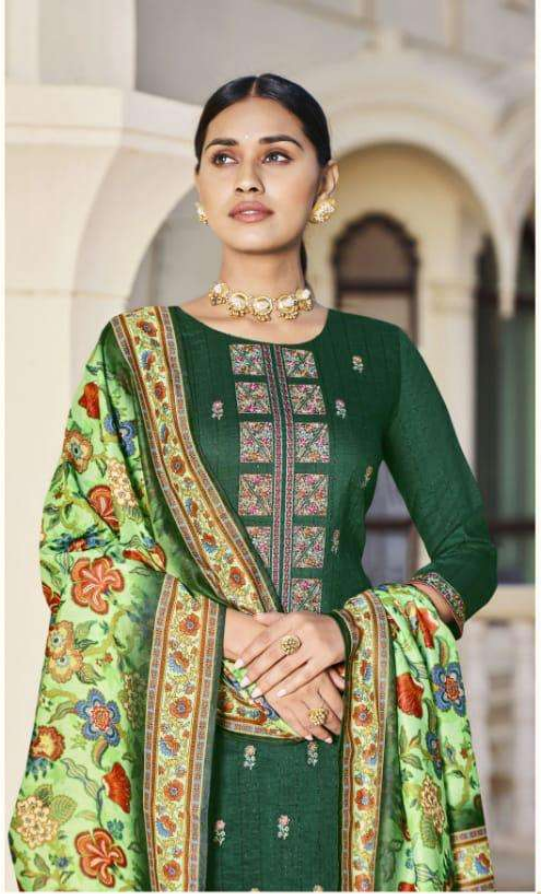

Code- 13006