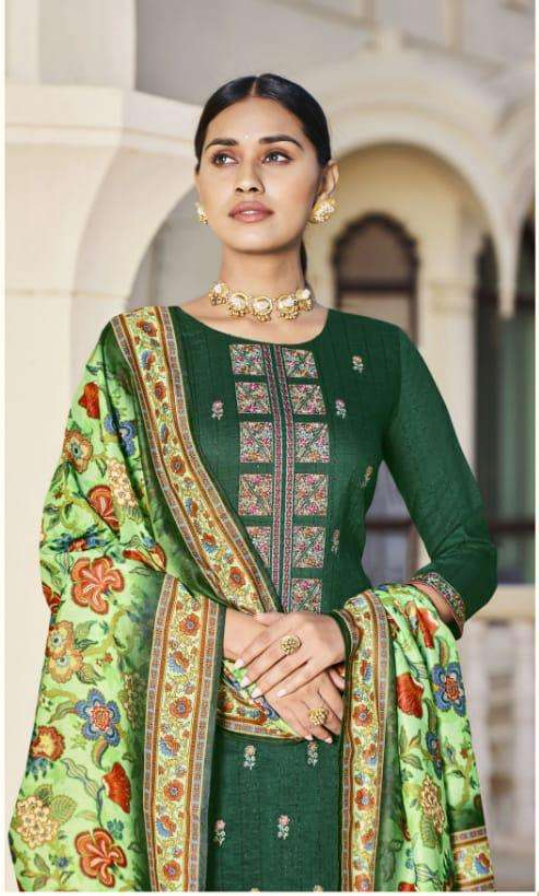

Code- 13006