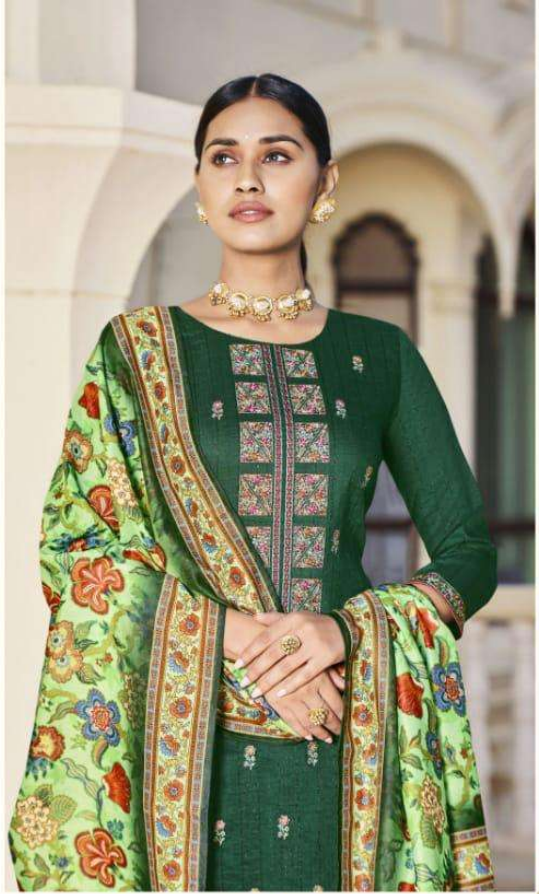

Code- 13006