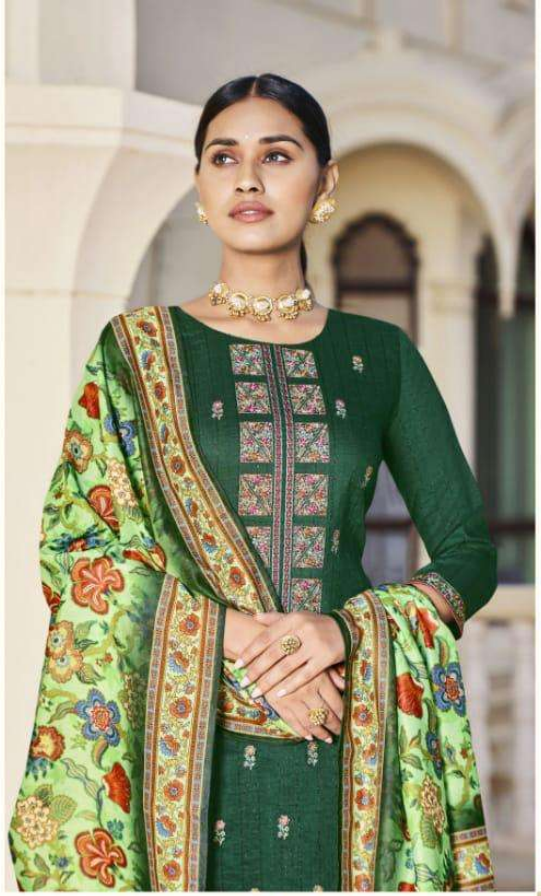

Code- 13006