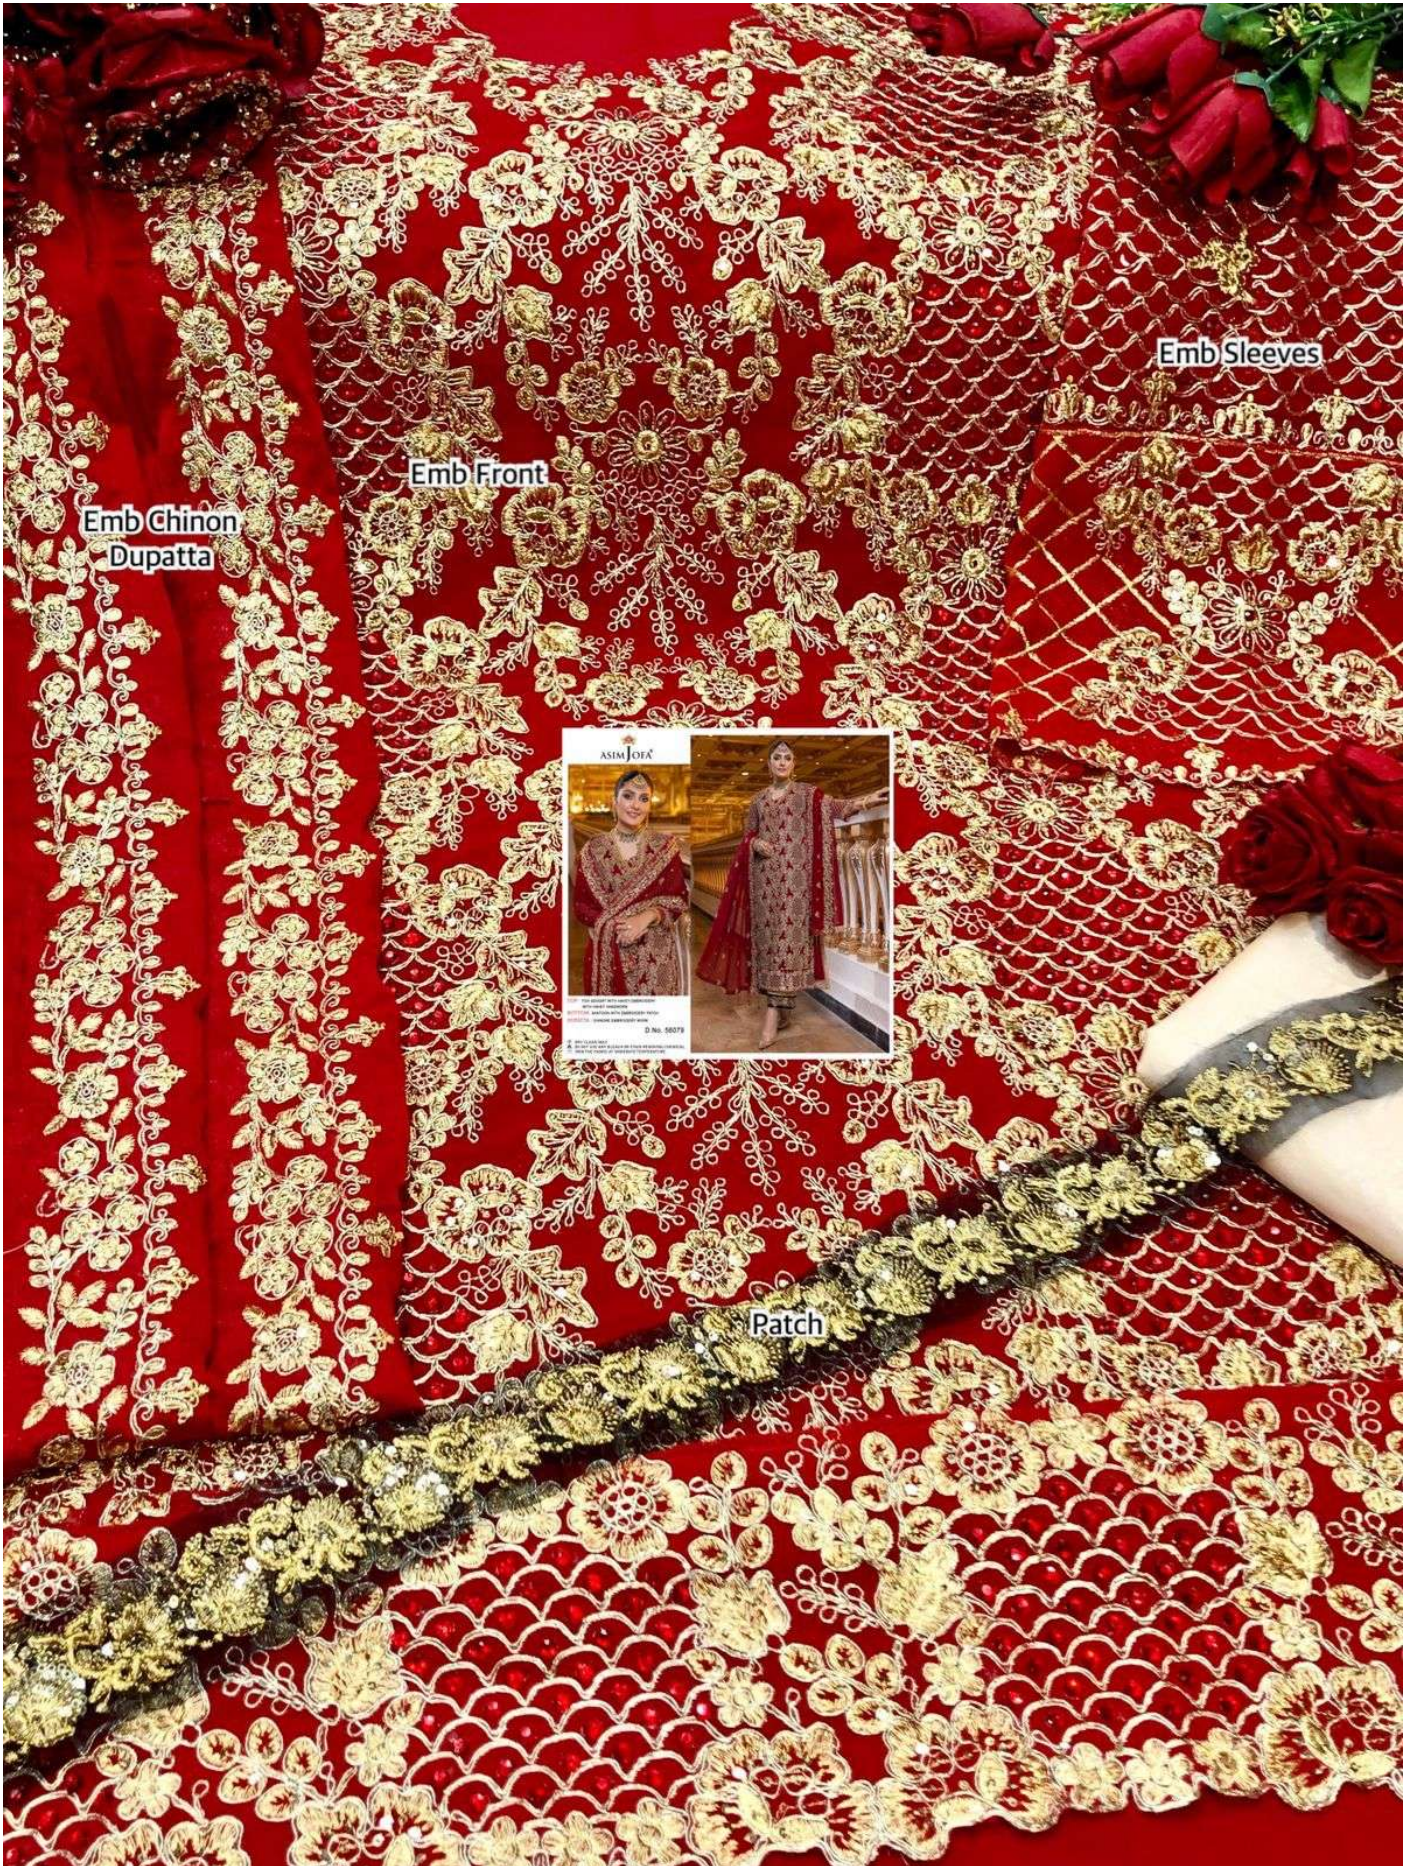

ASIM JOFA™

D.NO.
56079

TOP

FOX GEOGRT WITH EMBROIDERY
WORK WITH HEAVY HANDWORK

BOTTOM

SANTOON WITH PATCH EMBROIDERY

DUPATTA

CHINONE EMBROIDERY WORK