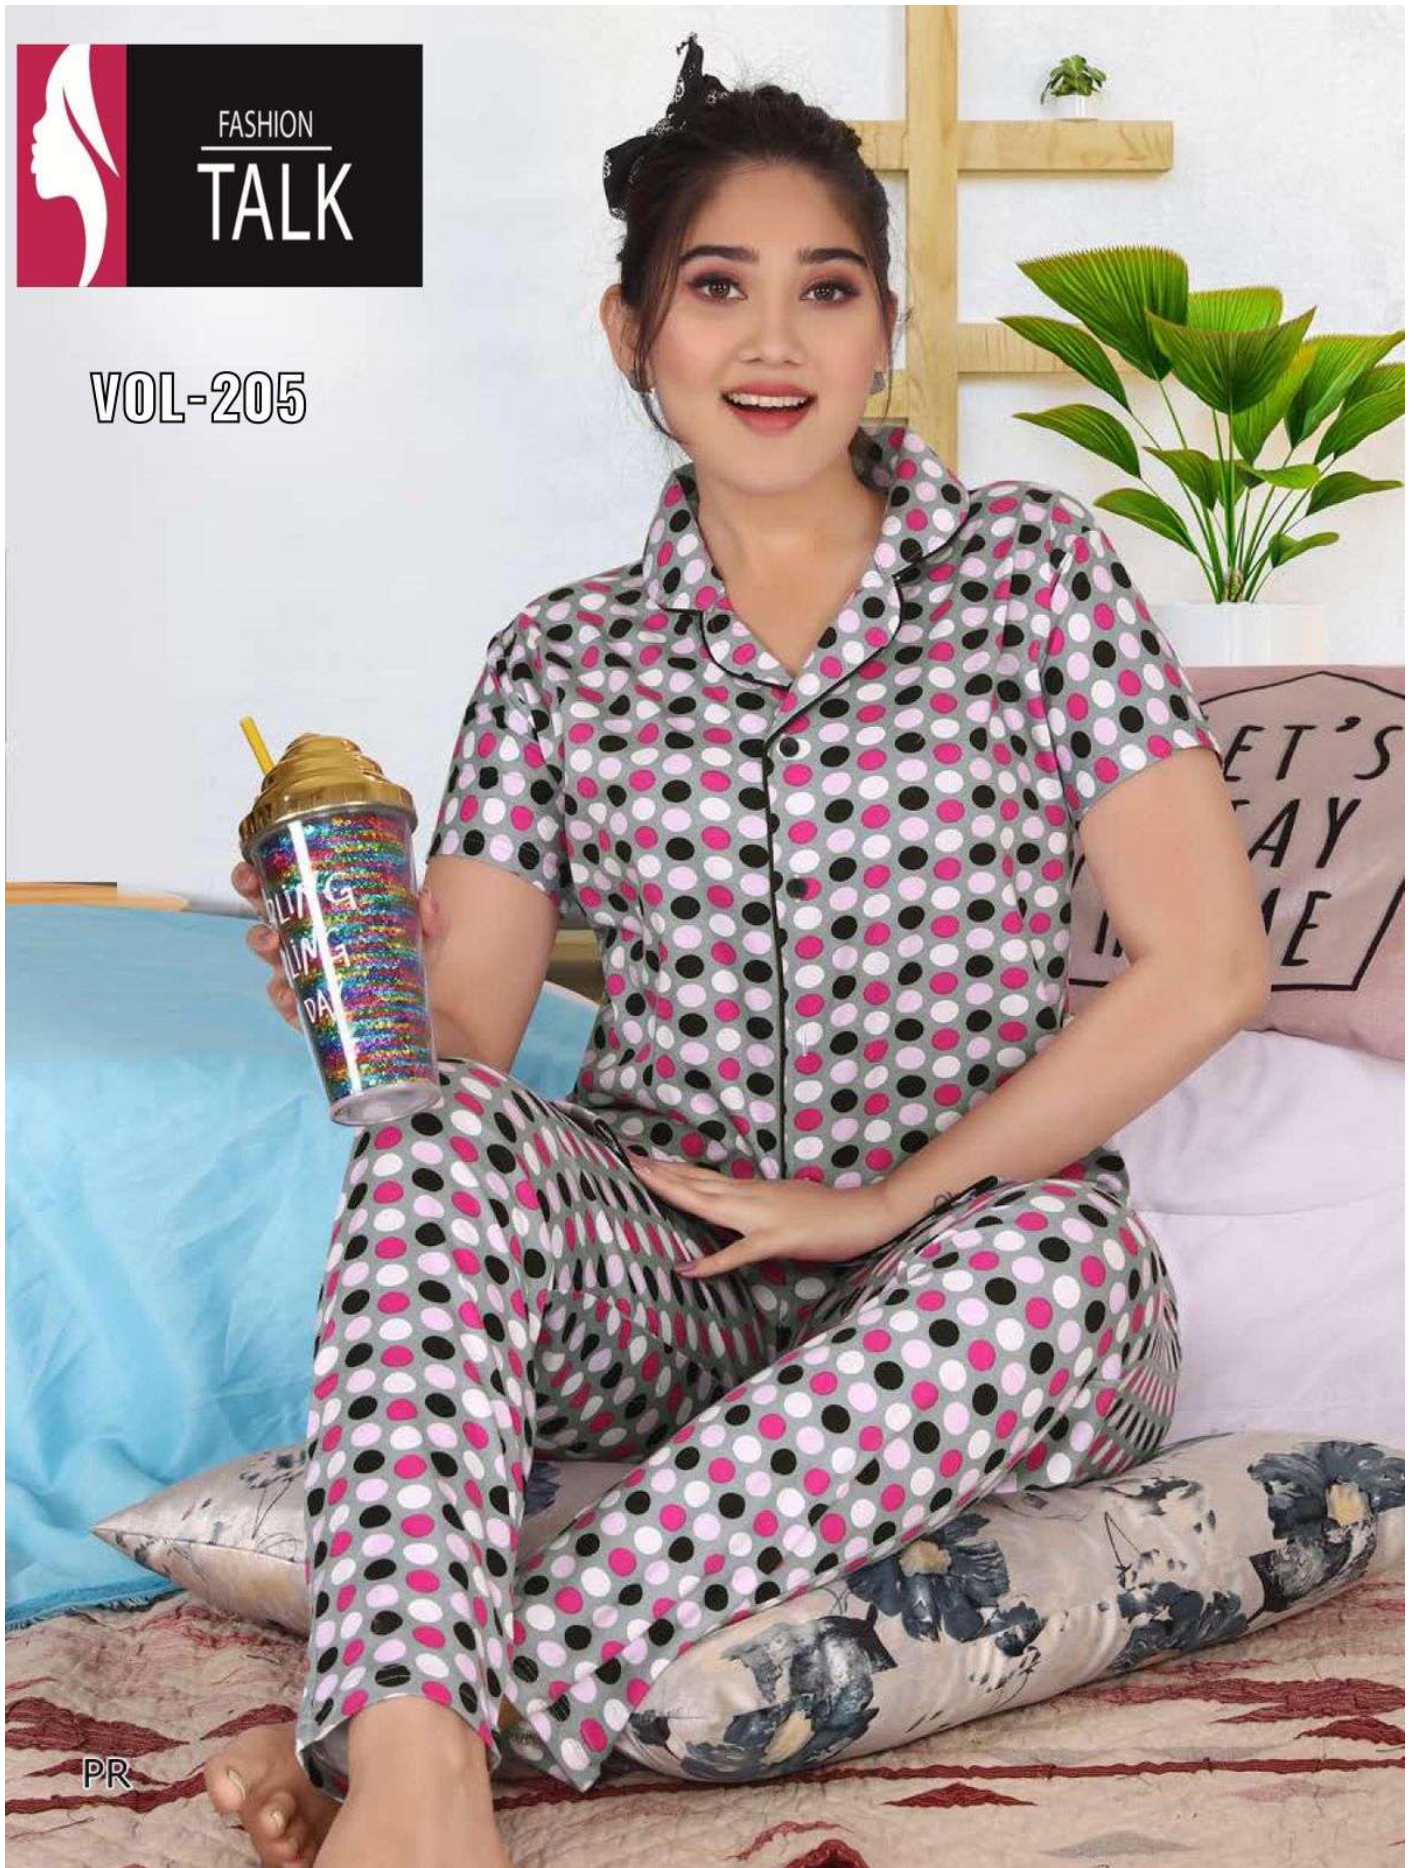

FASHION
TALK

Size-M to XL PCS-5 PACK

**SWEET
DREAMS**

VOL-205

Size-M to XL PCS-5 PACK

**SWEET
DREAMS**

VOL-205

VOL-205