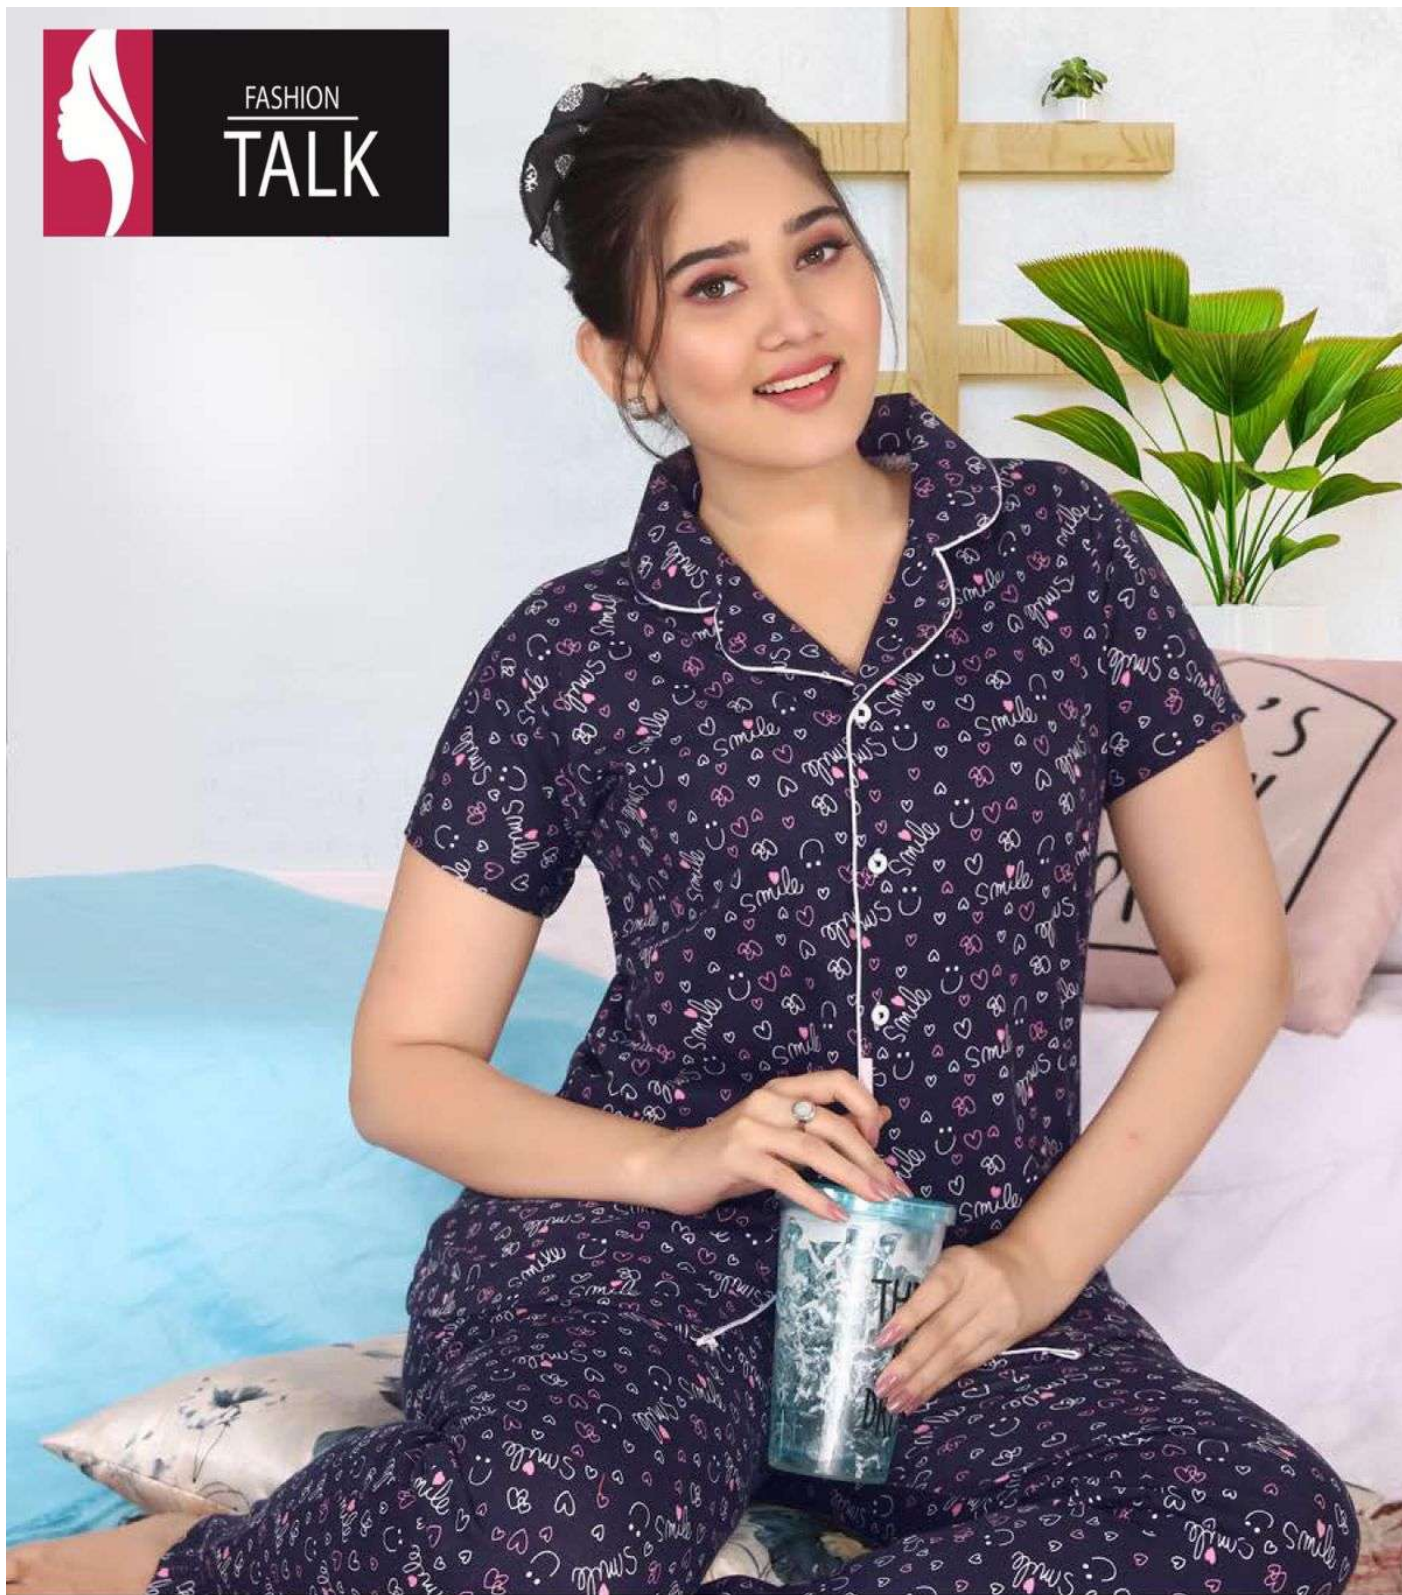

FASHION
TALK

Size-M to XL PCS-5 PACK

**SWEET
DREAMS**

VOL-205

Size-M to XL PCS-5 PACK

**SWEET
DREAMS**

VOL-205

VOL-205