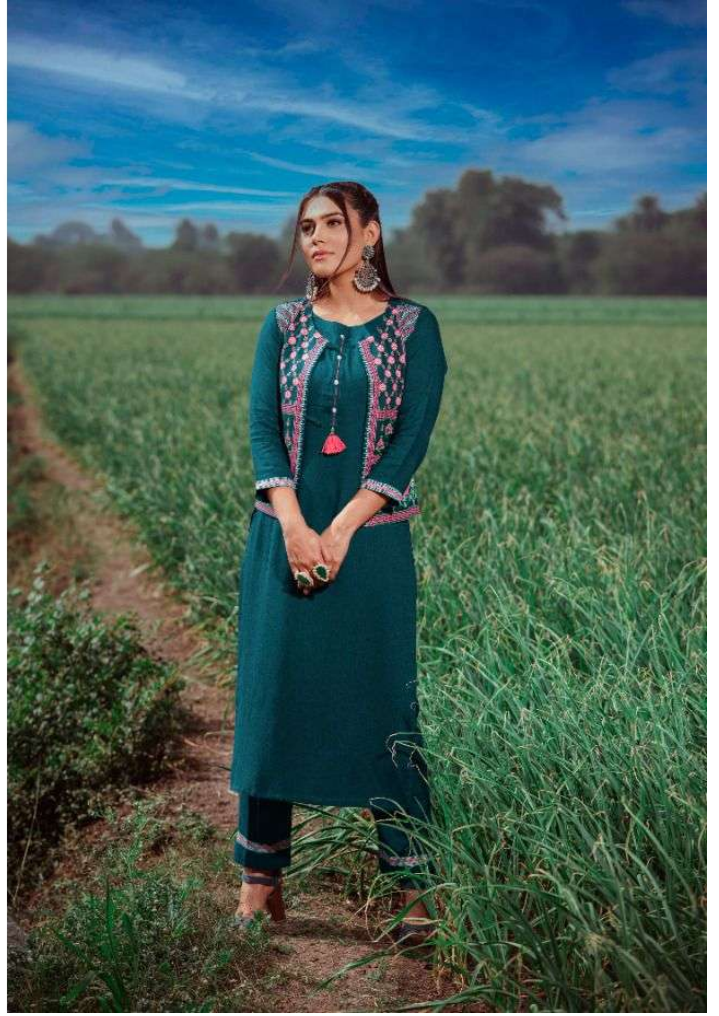

psyna®

Magical My Story

PUNJABI RUDI
1001