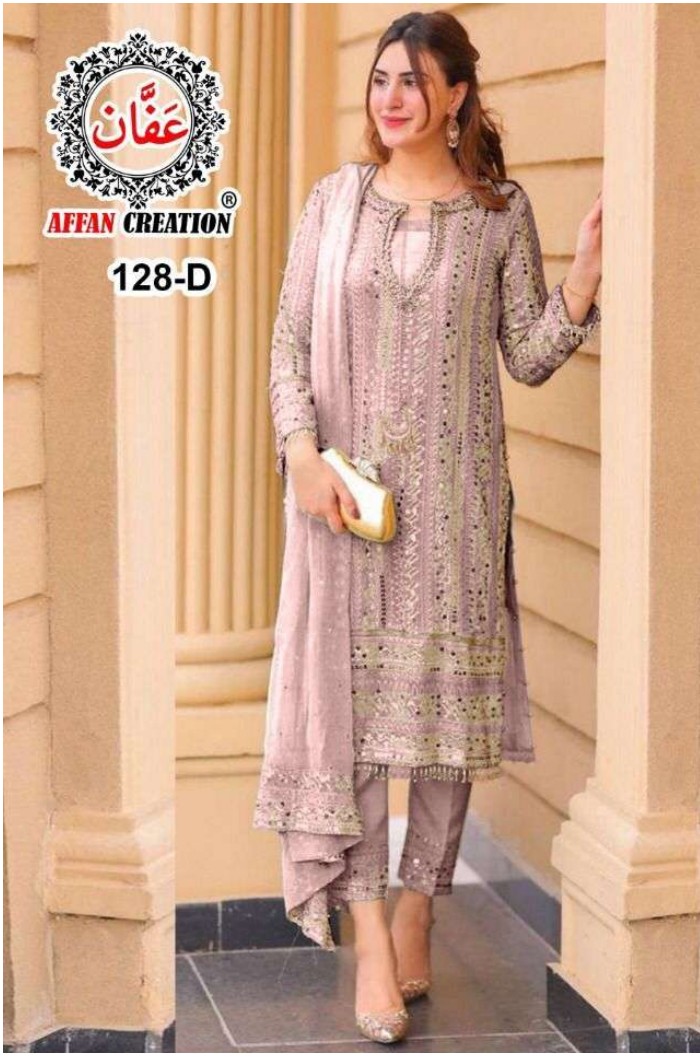

Emb Sleeves

Emb Chiffon Dupatta

Heavy Emb Sequence Work

Santoon

FABRIC DETAILS
TOP: FOUX GEORGETTE
BOTTOM / INNER: SANTOON
DUPATTA :NAZNIN CHIFFON

D.NO.
128

Pant Patch

Necklace